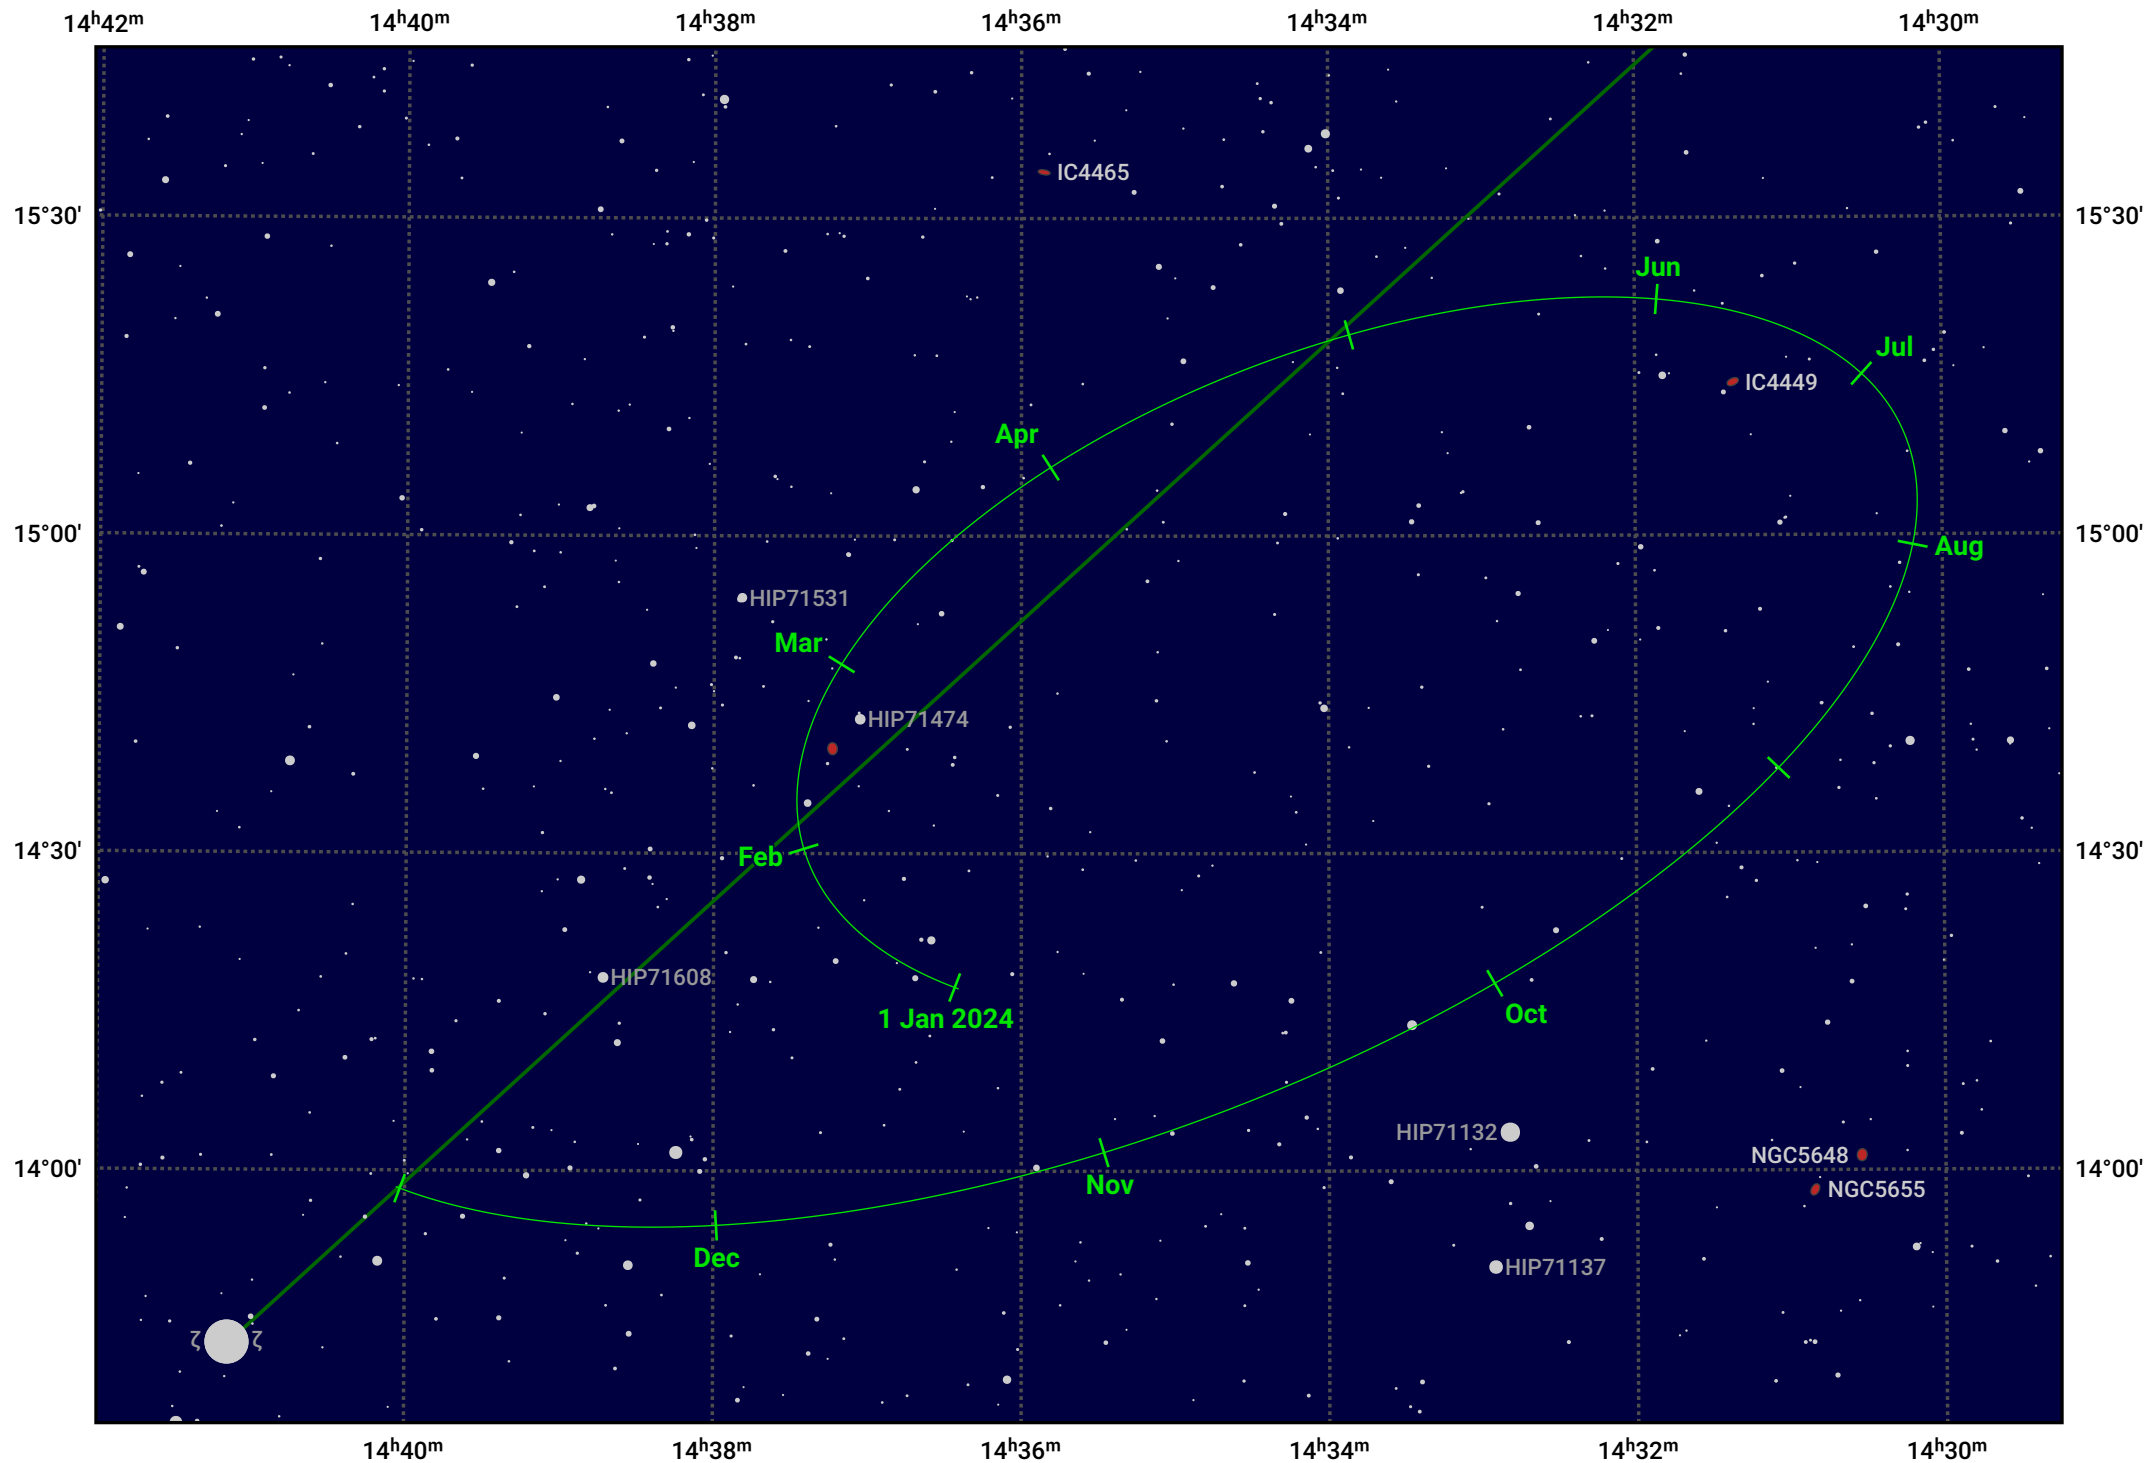

The path of Haumea in 2024

© Dominic Ford 2011–2024. Date markers placed at midnight UTC. Downloaded from <https://in-the-sky.org>

Magnitude scale: 14.0 13.0 12.0 11.0 10.0 9.0 8.0 7.0 6.0 5.0 4.0

— Ecliptic Plane

Galaxy Bright nebula Open cluster Globular cluster

Date	Mag
2024 Jan 1	17.4
2024 Apr 1	17.3
2024 Jul 1	17.3
2024 Oct 1	17.3
2025 Jan 1	17.4