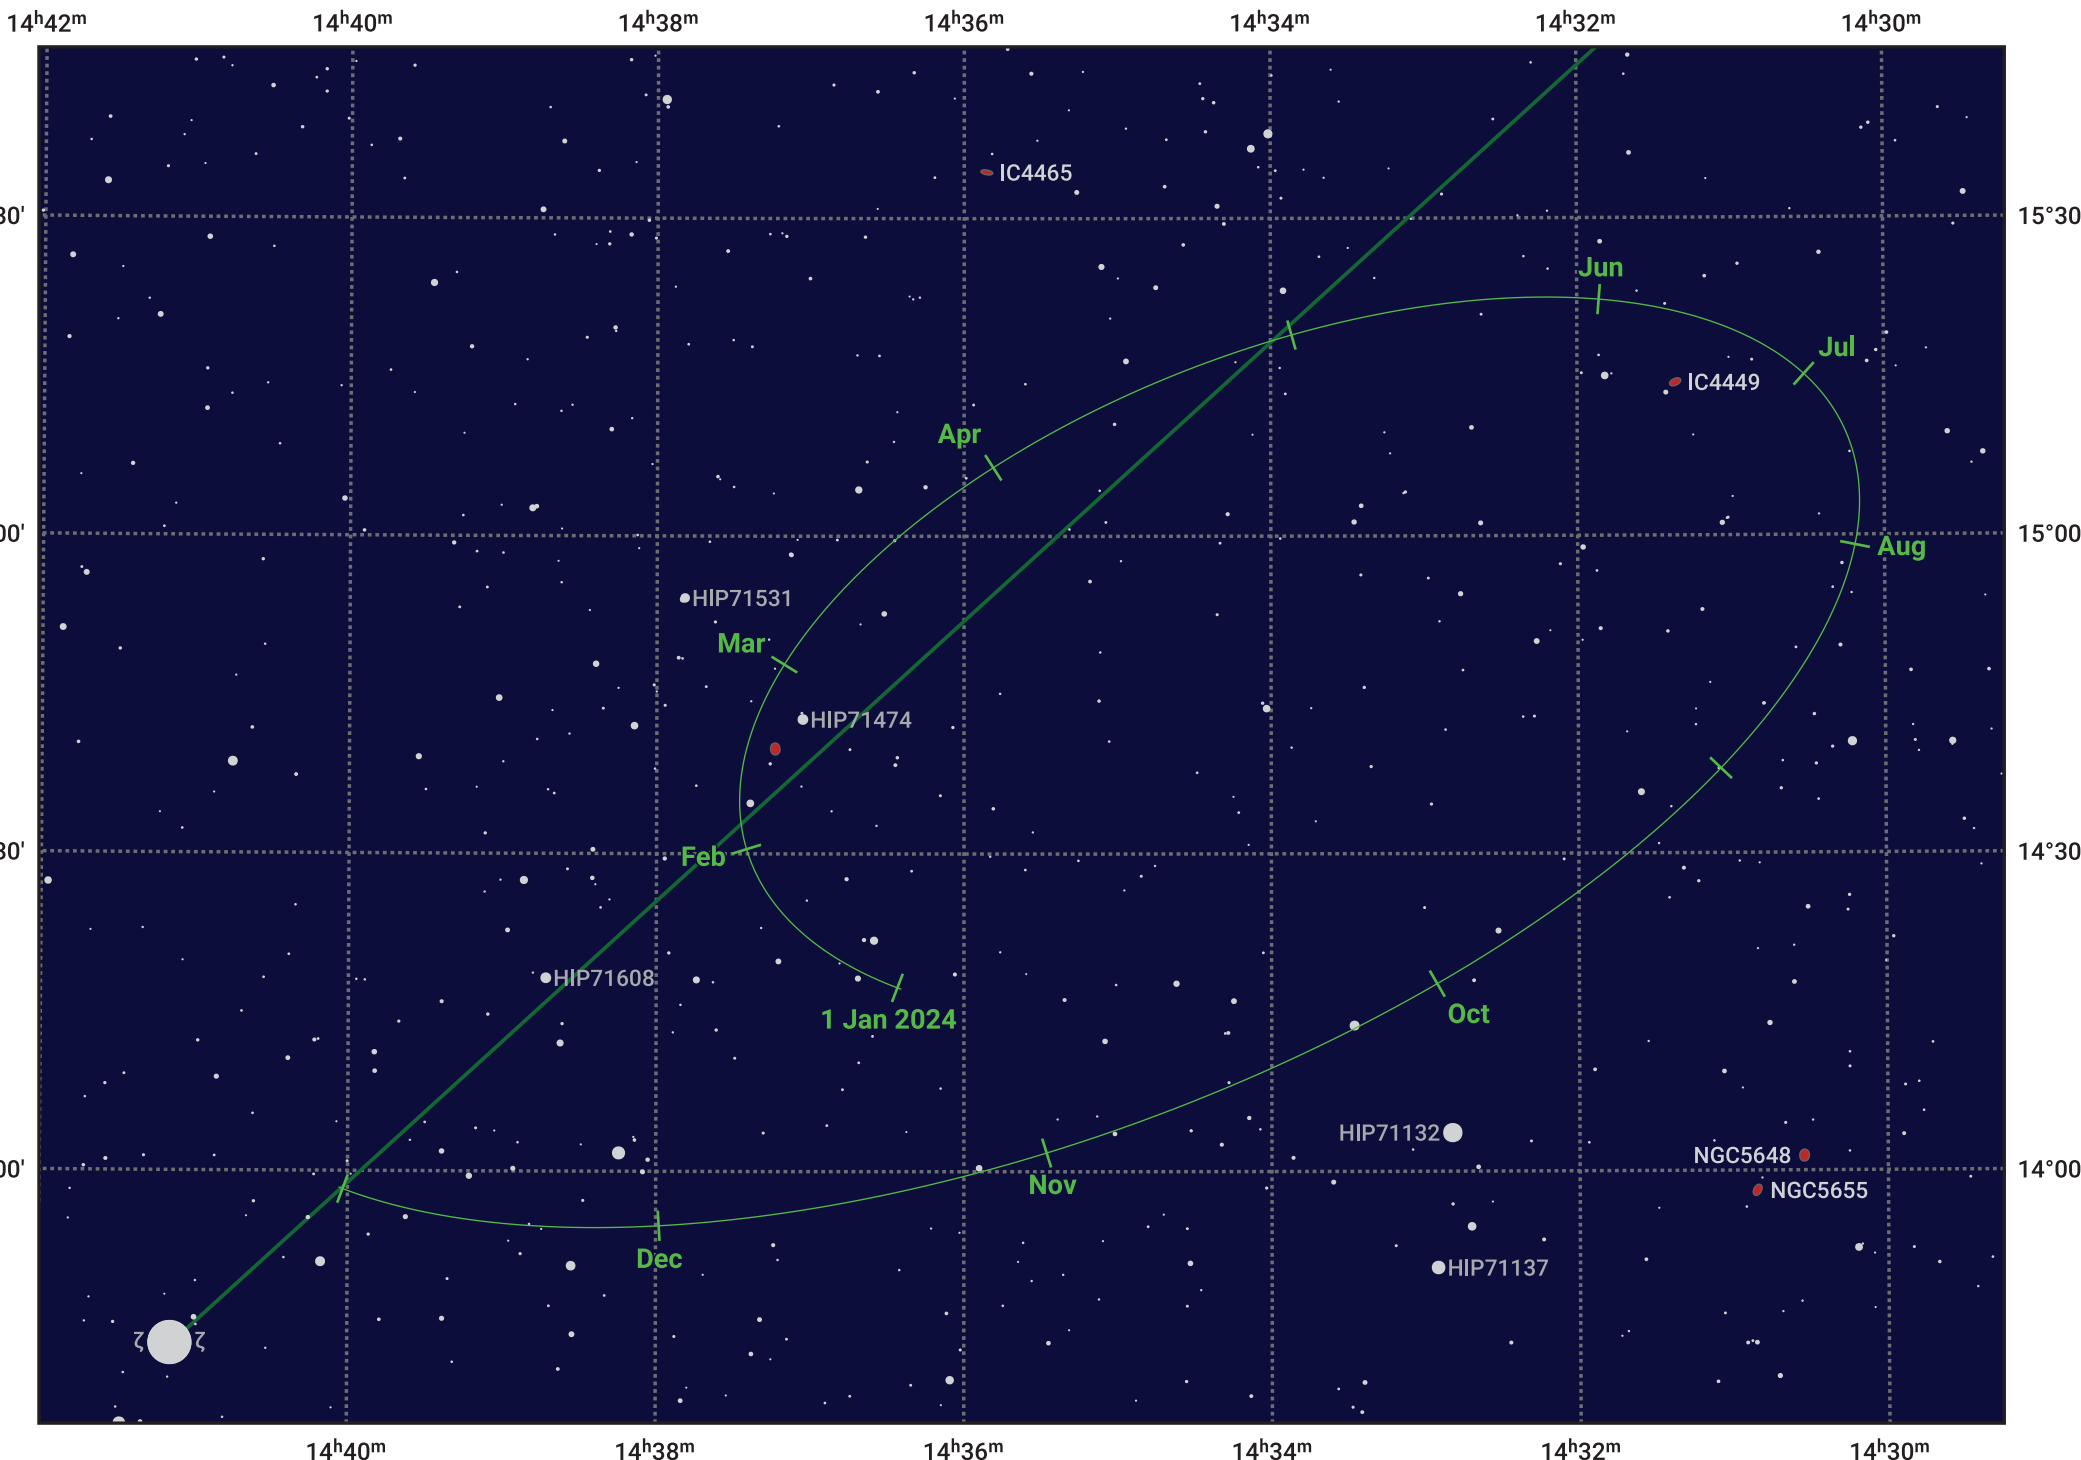

The path of Haumea in 2024

© Dominic Ford 2011–2024. Date markers placed at midnight UTC. Downloaded from <https://in-the-sky.org>

Magnitude scale: 14.0 13.0 12.0 11.0 10.0 9.0 8.0 7.0 6.0 5.0 4.0

— Ecliptic Plane

- Galaxy
- Bright nebula
- Open cluster
- ⊕ Globular cluster

Date	Mag
2024 Jan 1	17.4
2024 Apr 1	17.3
2024 Jul 1	17.3
2024 Oct 1	17.3
2025 Jan 1	17.4