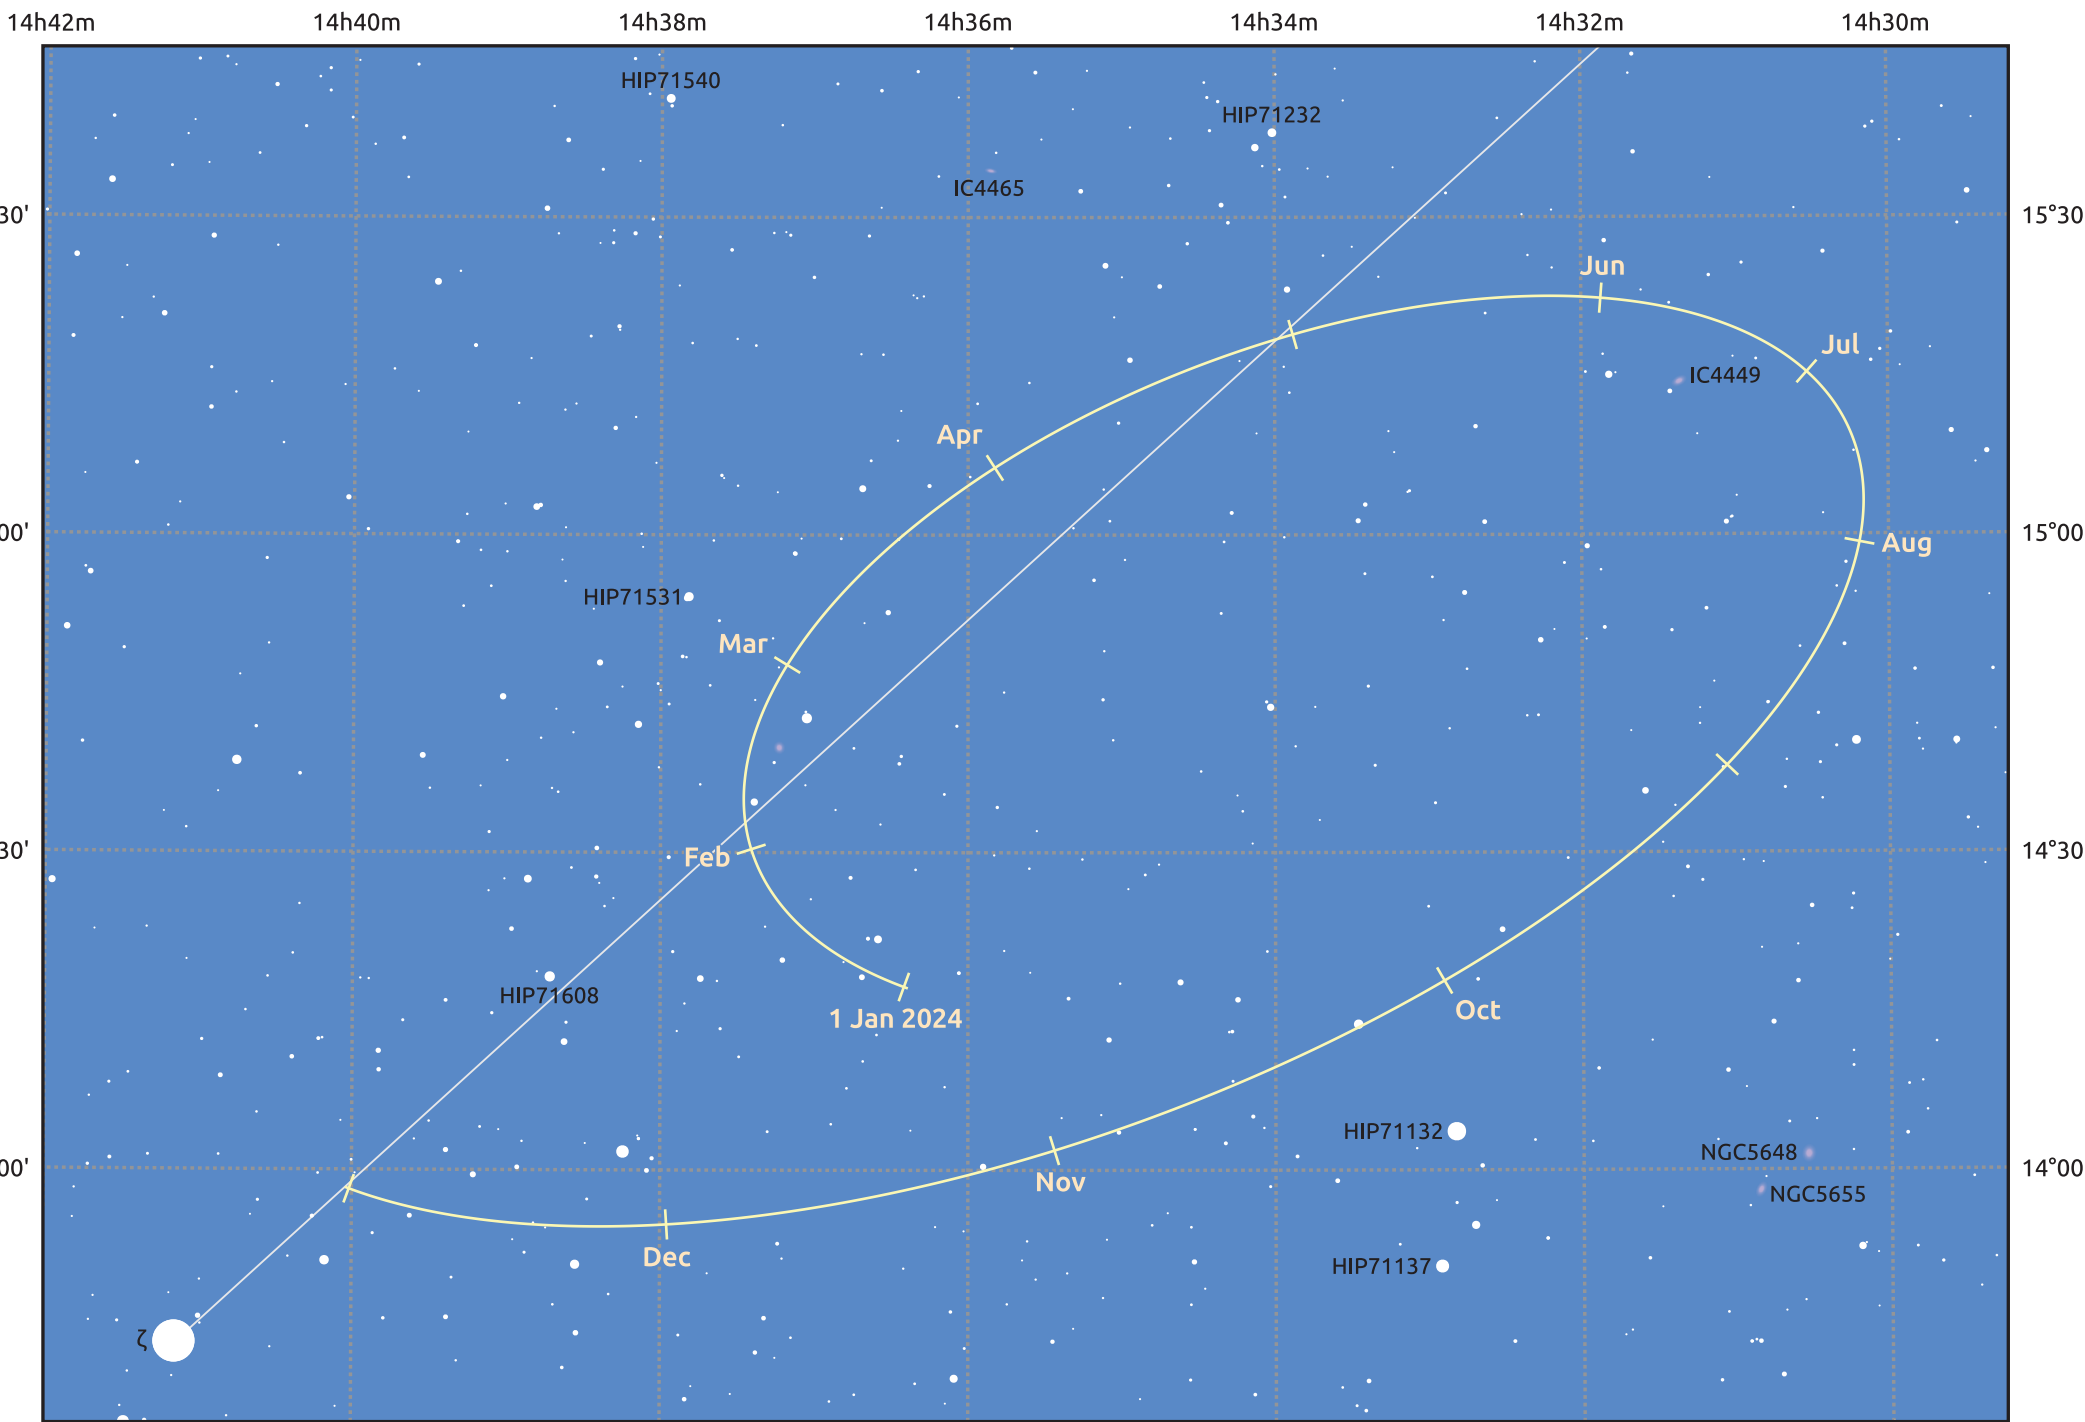

# The path of Haumea in 2024

© Dominic Ford 2011–2025. Date markers placed at midnight UTC. Downloaded from <https://in-the-sky.org>

Magnitude scale: 14.0 13.0 12.0 11.0 10.0 9.0 8.0 7.0 6.0 5.0 4.0

— Ecliptic Plane

Galaxy    Bright nebula    Open cluster    Globular cluster    Planetary nebula

Date	Mag
2024 Jan 1	17.3
2024 Apr 1	17.2
2024 Jul 1	17.3
2024 Oct 1	17.3
2025 Jan 1	17.3