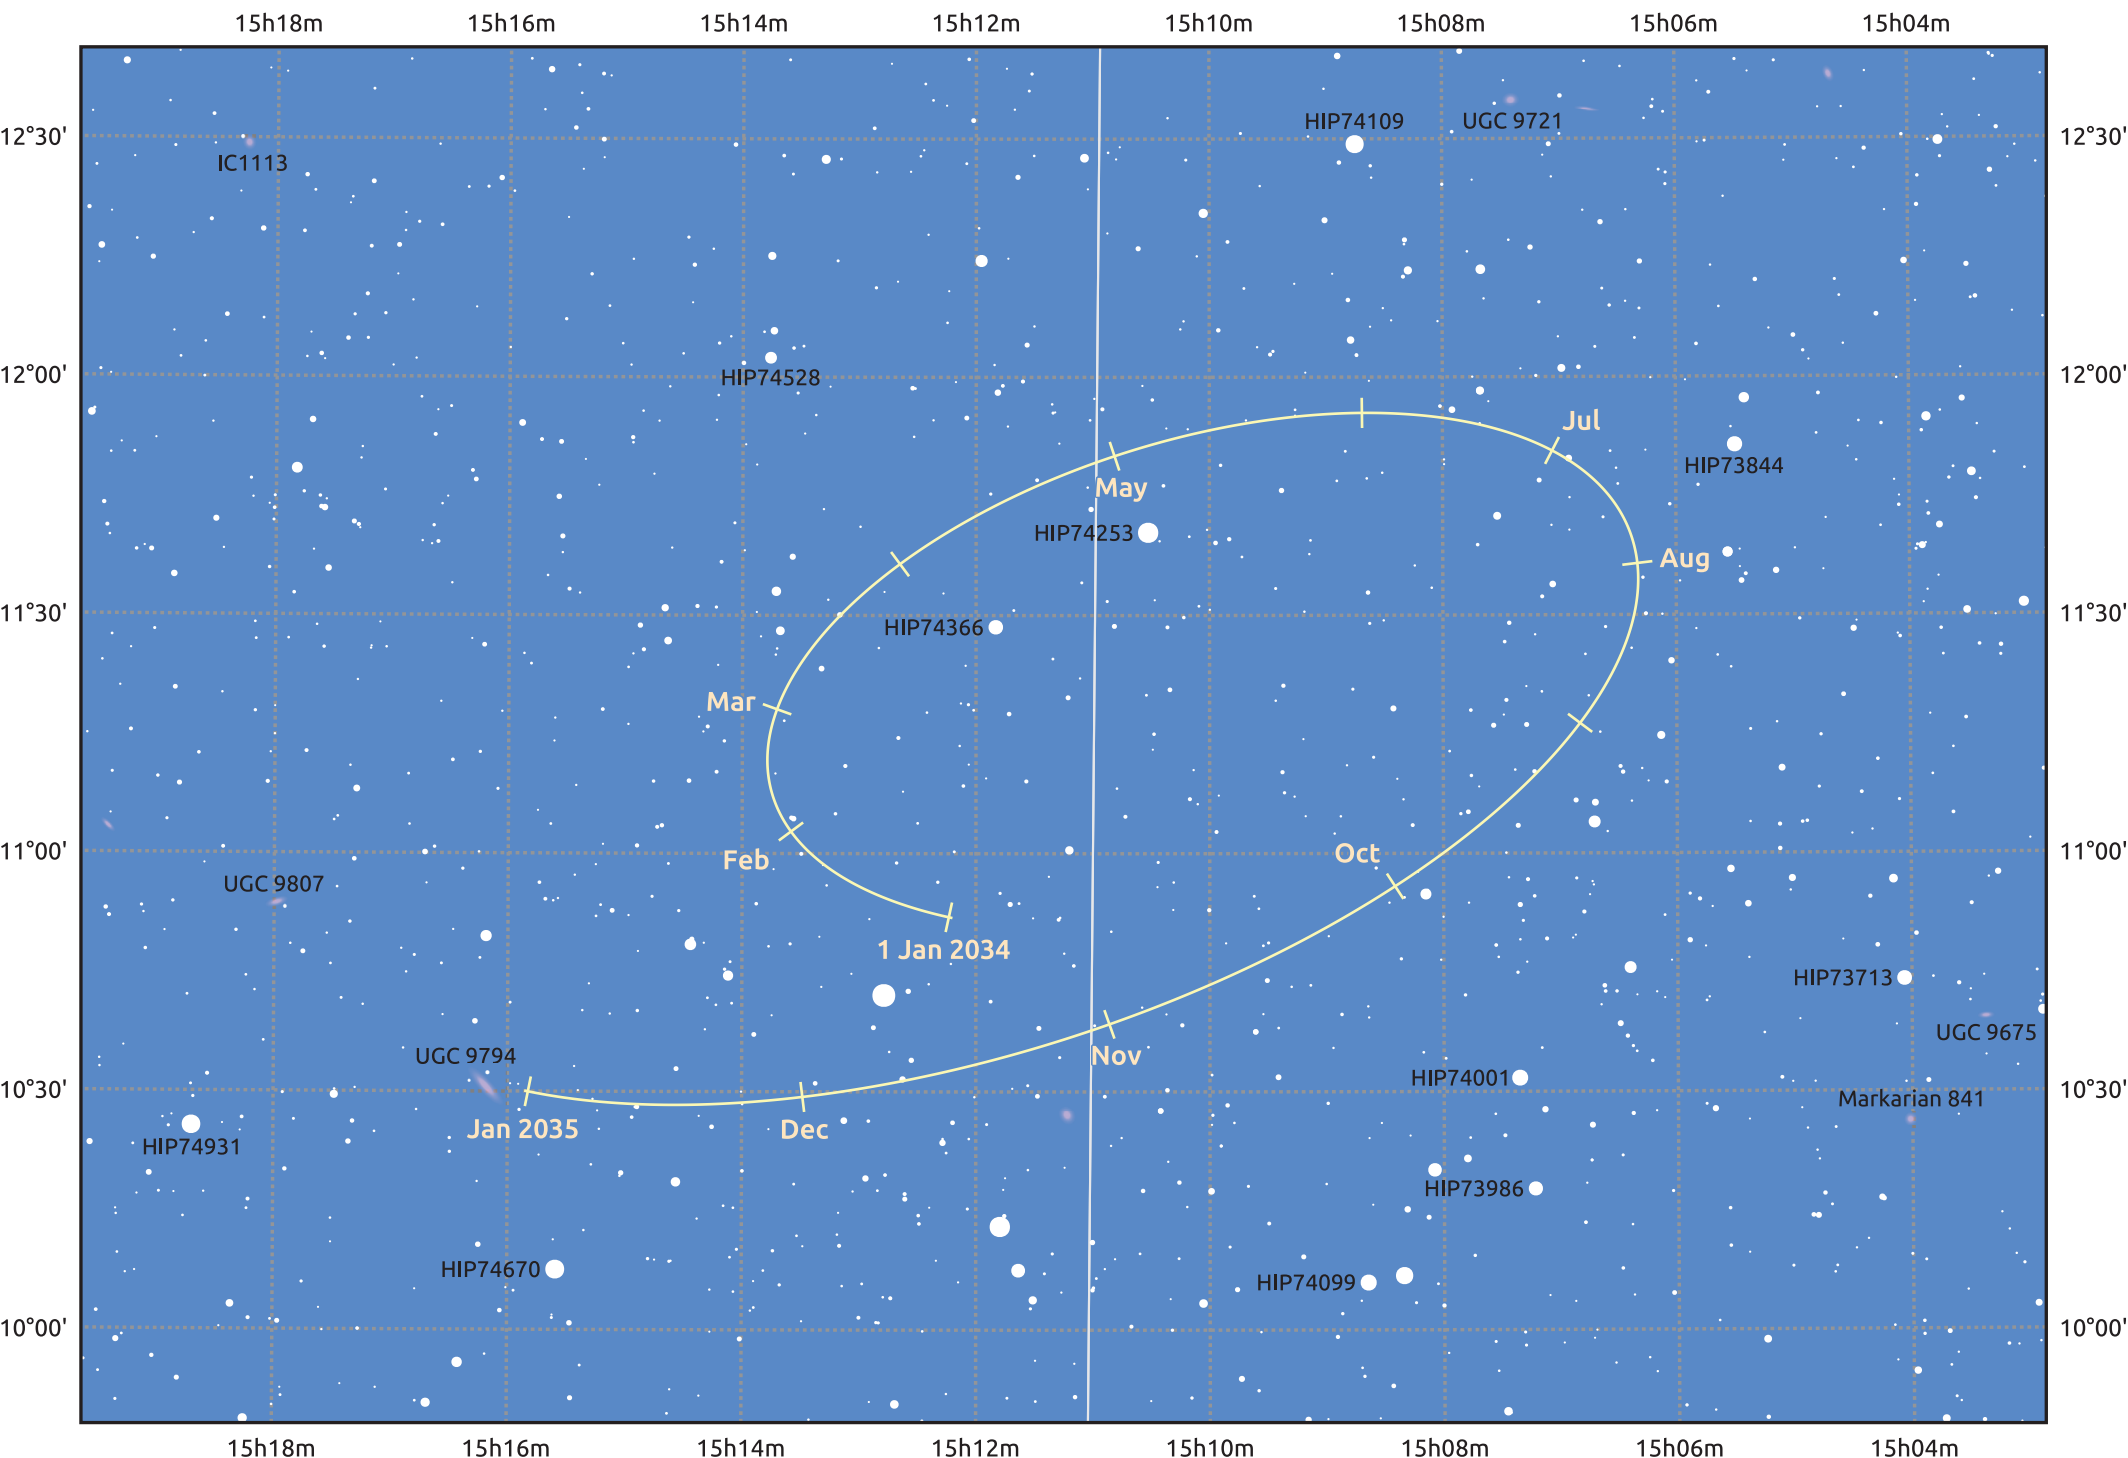

The path of Haumea in 2034

© Dominic Ford 2011–2025. Date markers placed at midnight UTC. Downloaded from <https://in-the-sky.org>

Date	Mag
2034 Jan 1	17.2
2034 Apr 1	17.2
2034 Jul 1	17.2
2034 Oct 1	17.2
2035 Jan 1	17.2