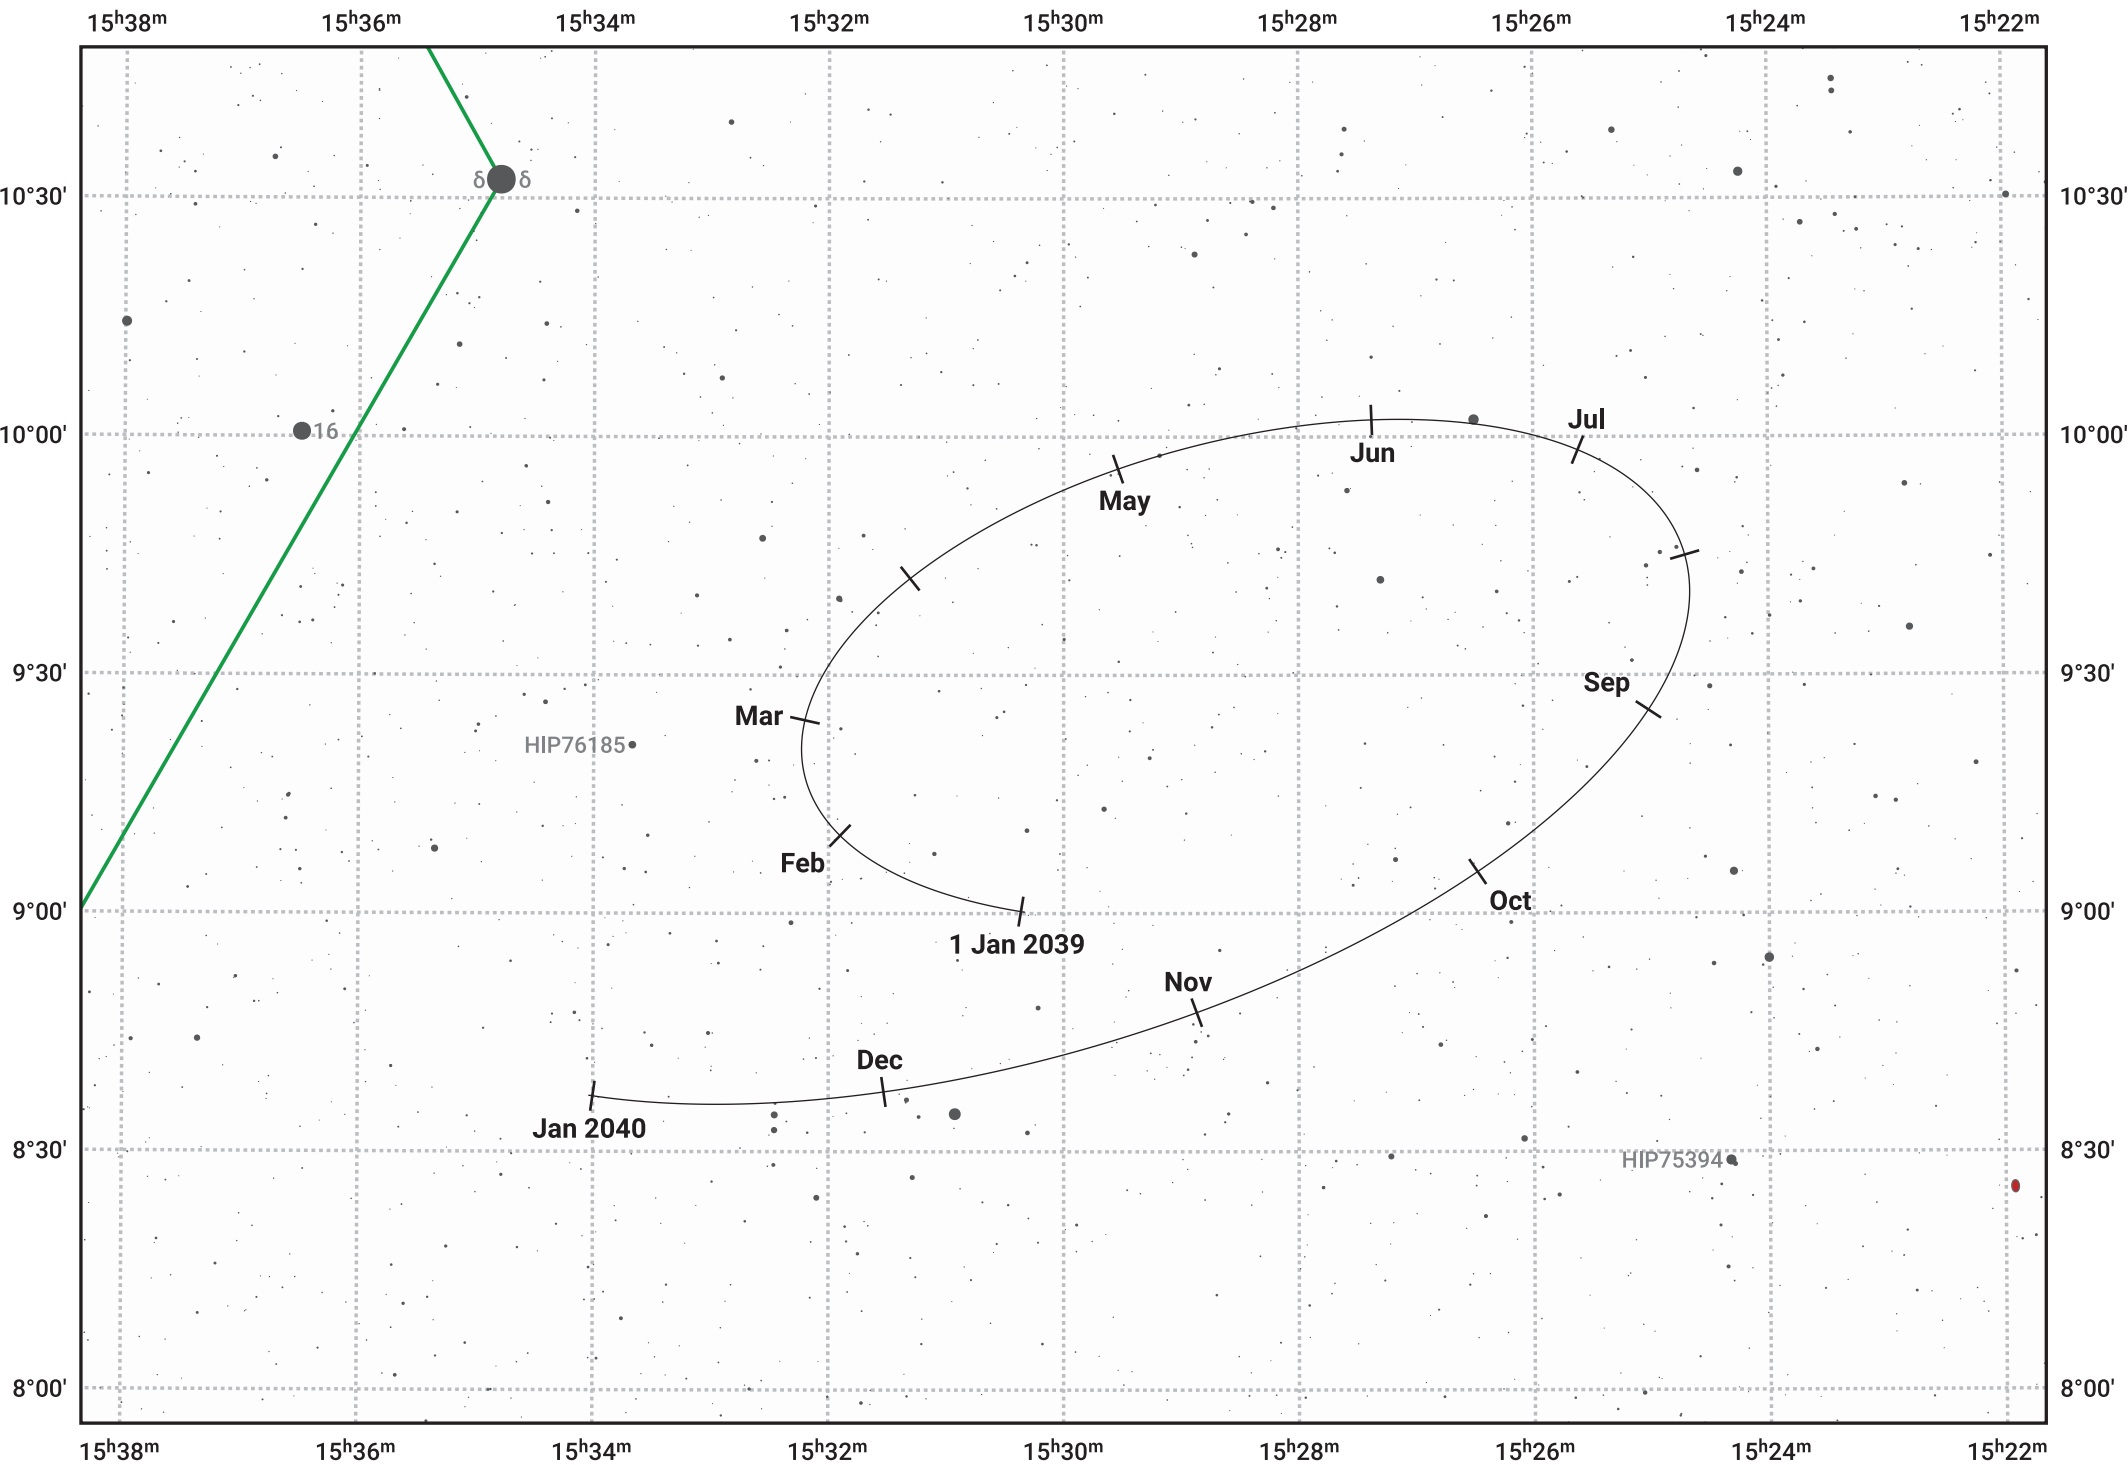

# The path of Haumea in 2039

© Dominic Ford 2011–2024. Date markers placed at midnight UTC. Downloaded from <https://in-the-sky.org>

Ecliptic Plane

Date	Mag
2039 Jan 1	17.2
2039 Apr 1	17.2
2039 Jul 1	17.2
2039 Oct 1	17.2
2040 Jan 1	17.2