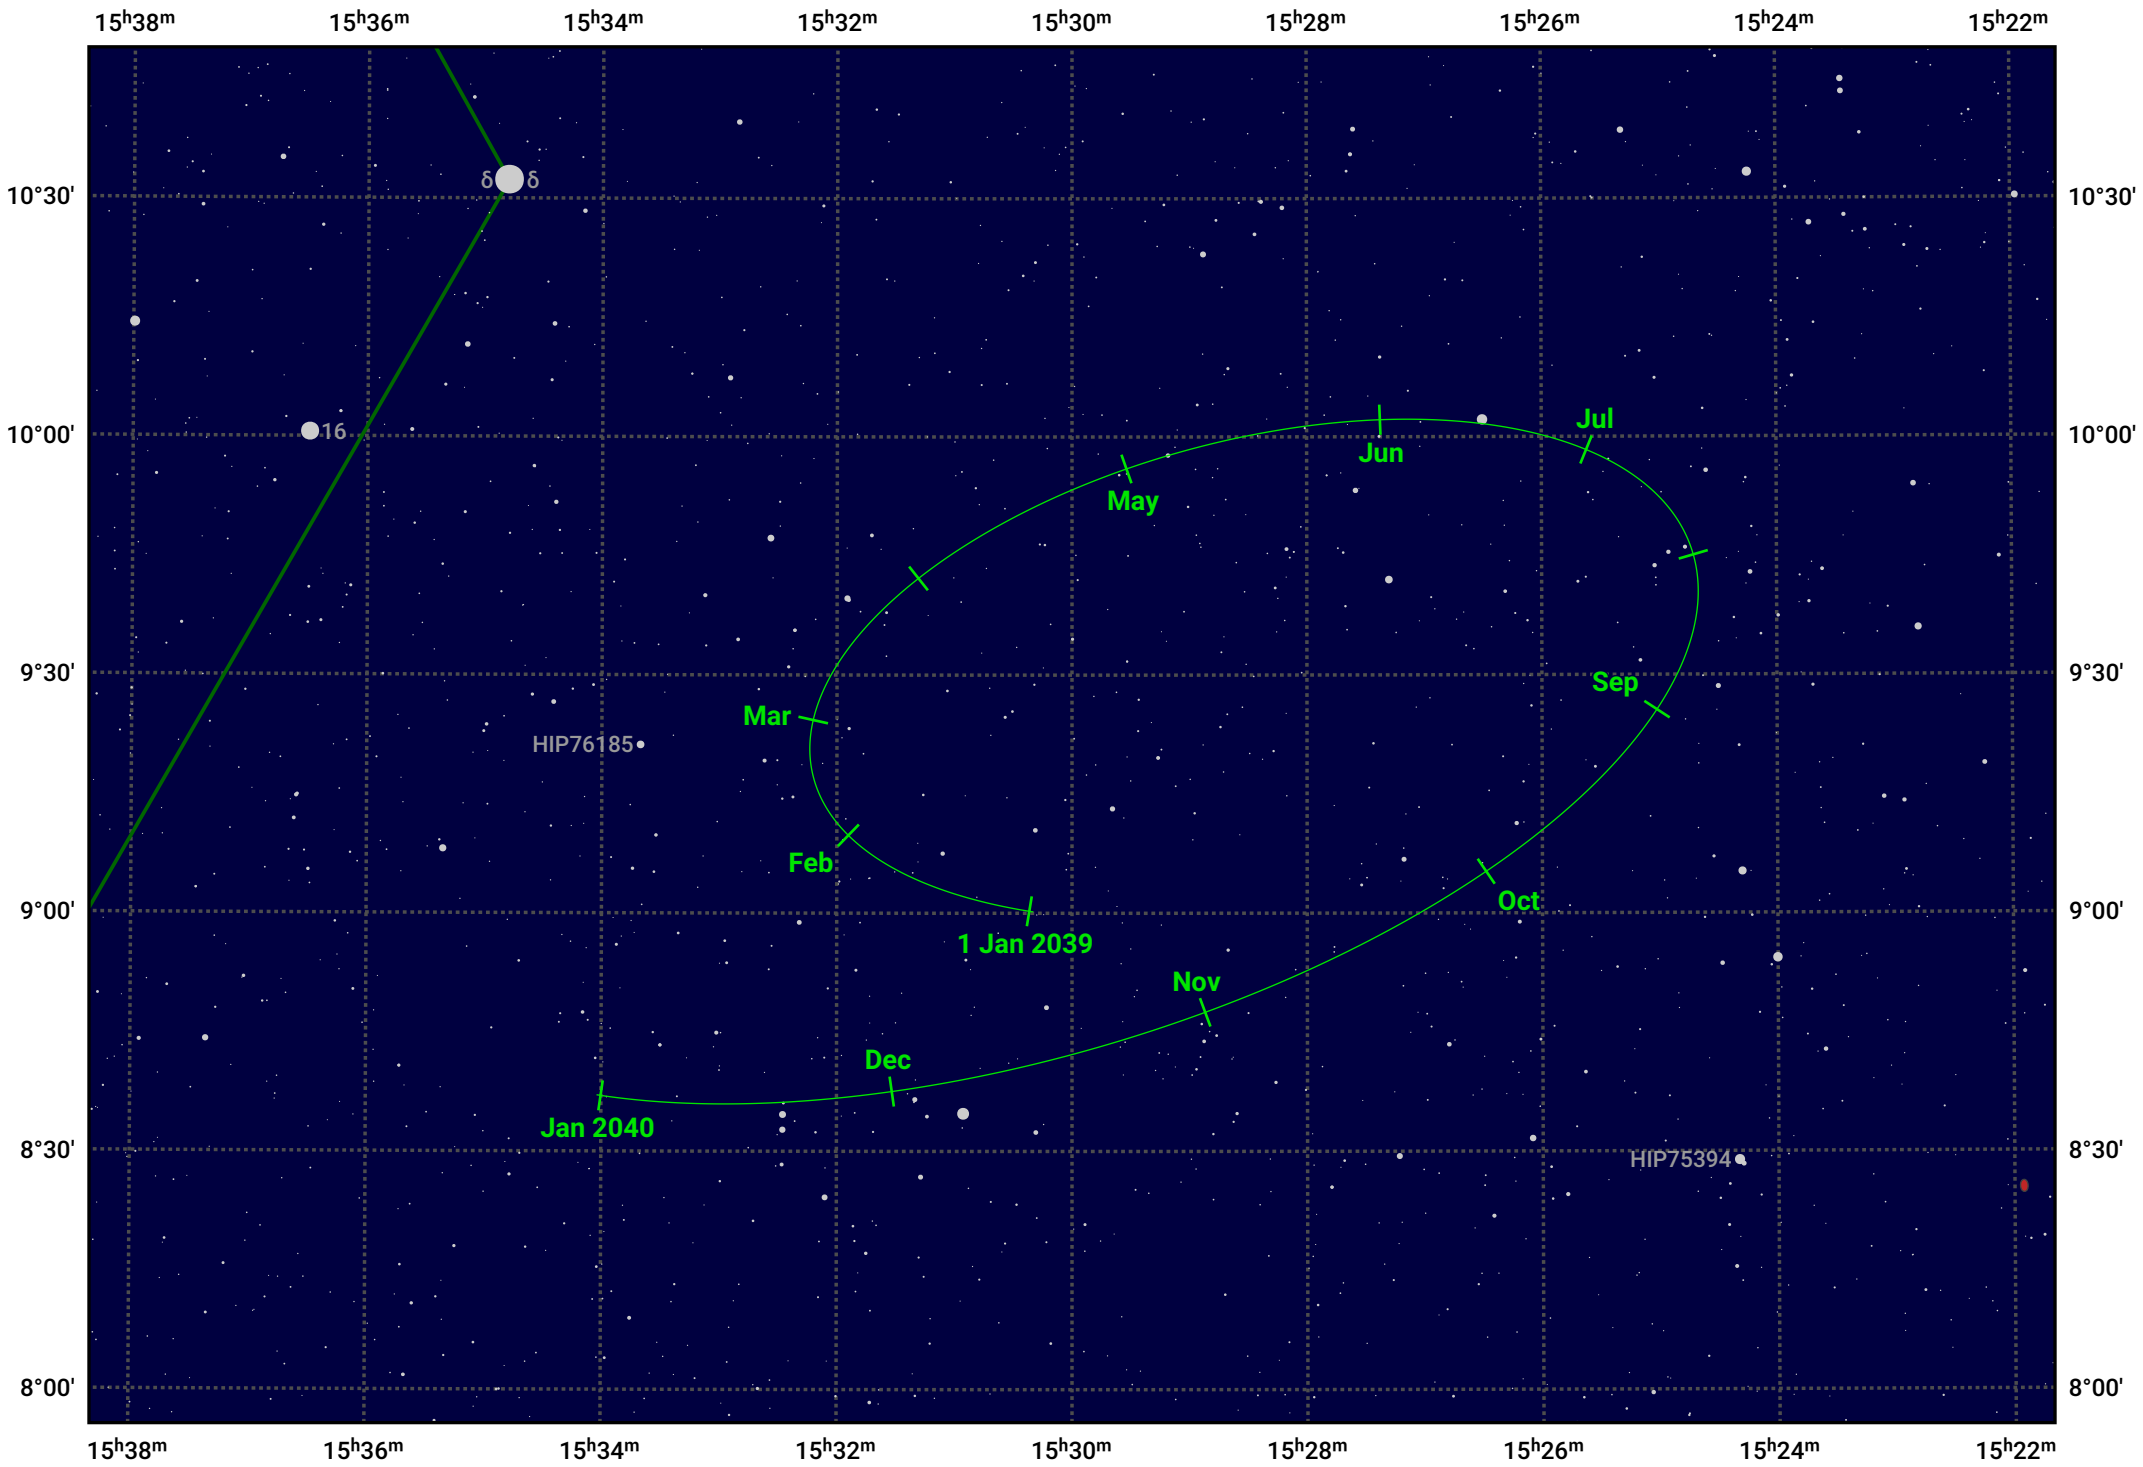

# The path of Haumea in 2039

© Dominic Ford 2011–2024. Date markers placed at midnight UTC. Downloaded from <https://in-the-sky.org>

— Ecliptic Plane

Date	Mag
2039 Jan 1	17.2
2039 Apr 1	17.2
2039 Jul 1	17.2
2039 Oct 1	17.2
2040 Jan 1	17.2