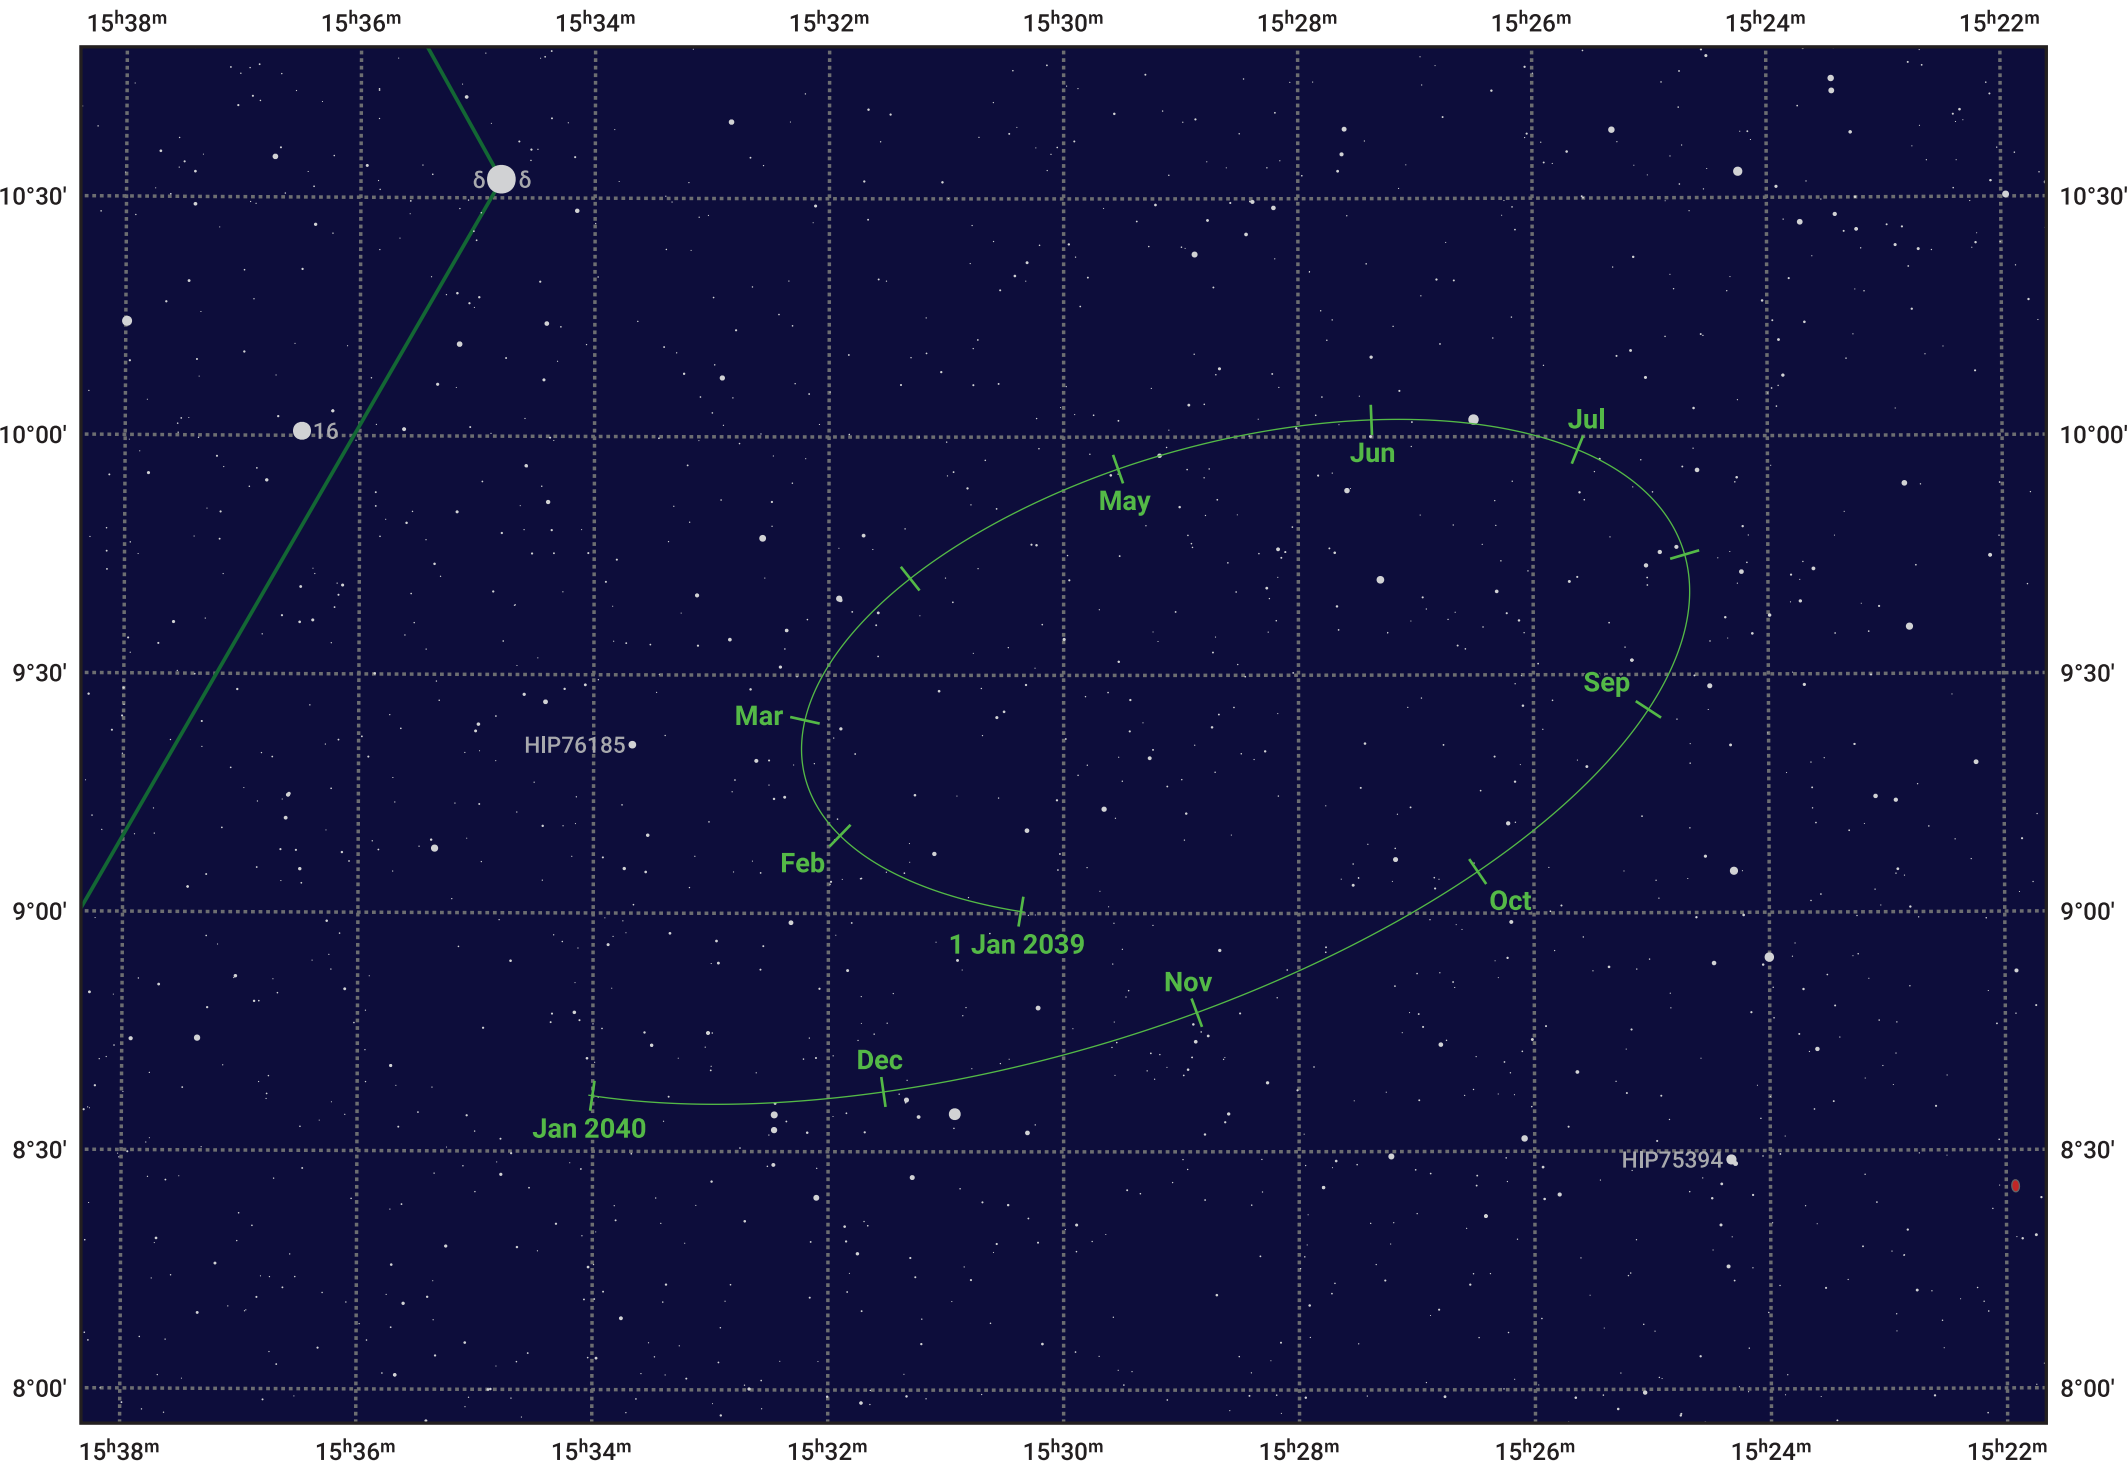

The path of Haumea in 2039

© Dominic Ford 2011–2024. Date markers placed at midnight UTC. Downloaded from <https://in-the-sky.org>

— Ecliptic Plane

Date	Mag
2039 Jan 1	17.2
2039 Apr 1	17.2
2039 Jul 1	17.2
2039 Oct 1	17.2
2040 Jan 1	17.2