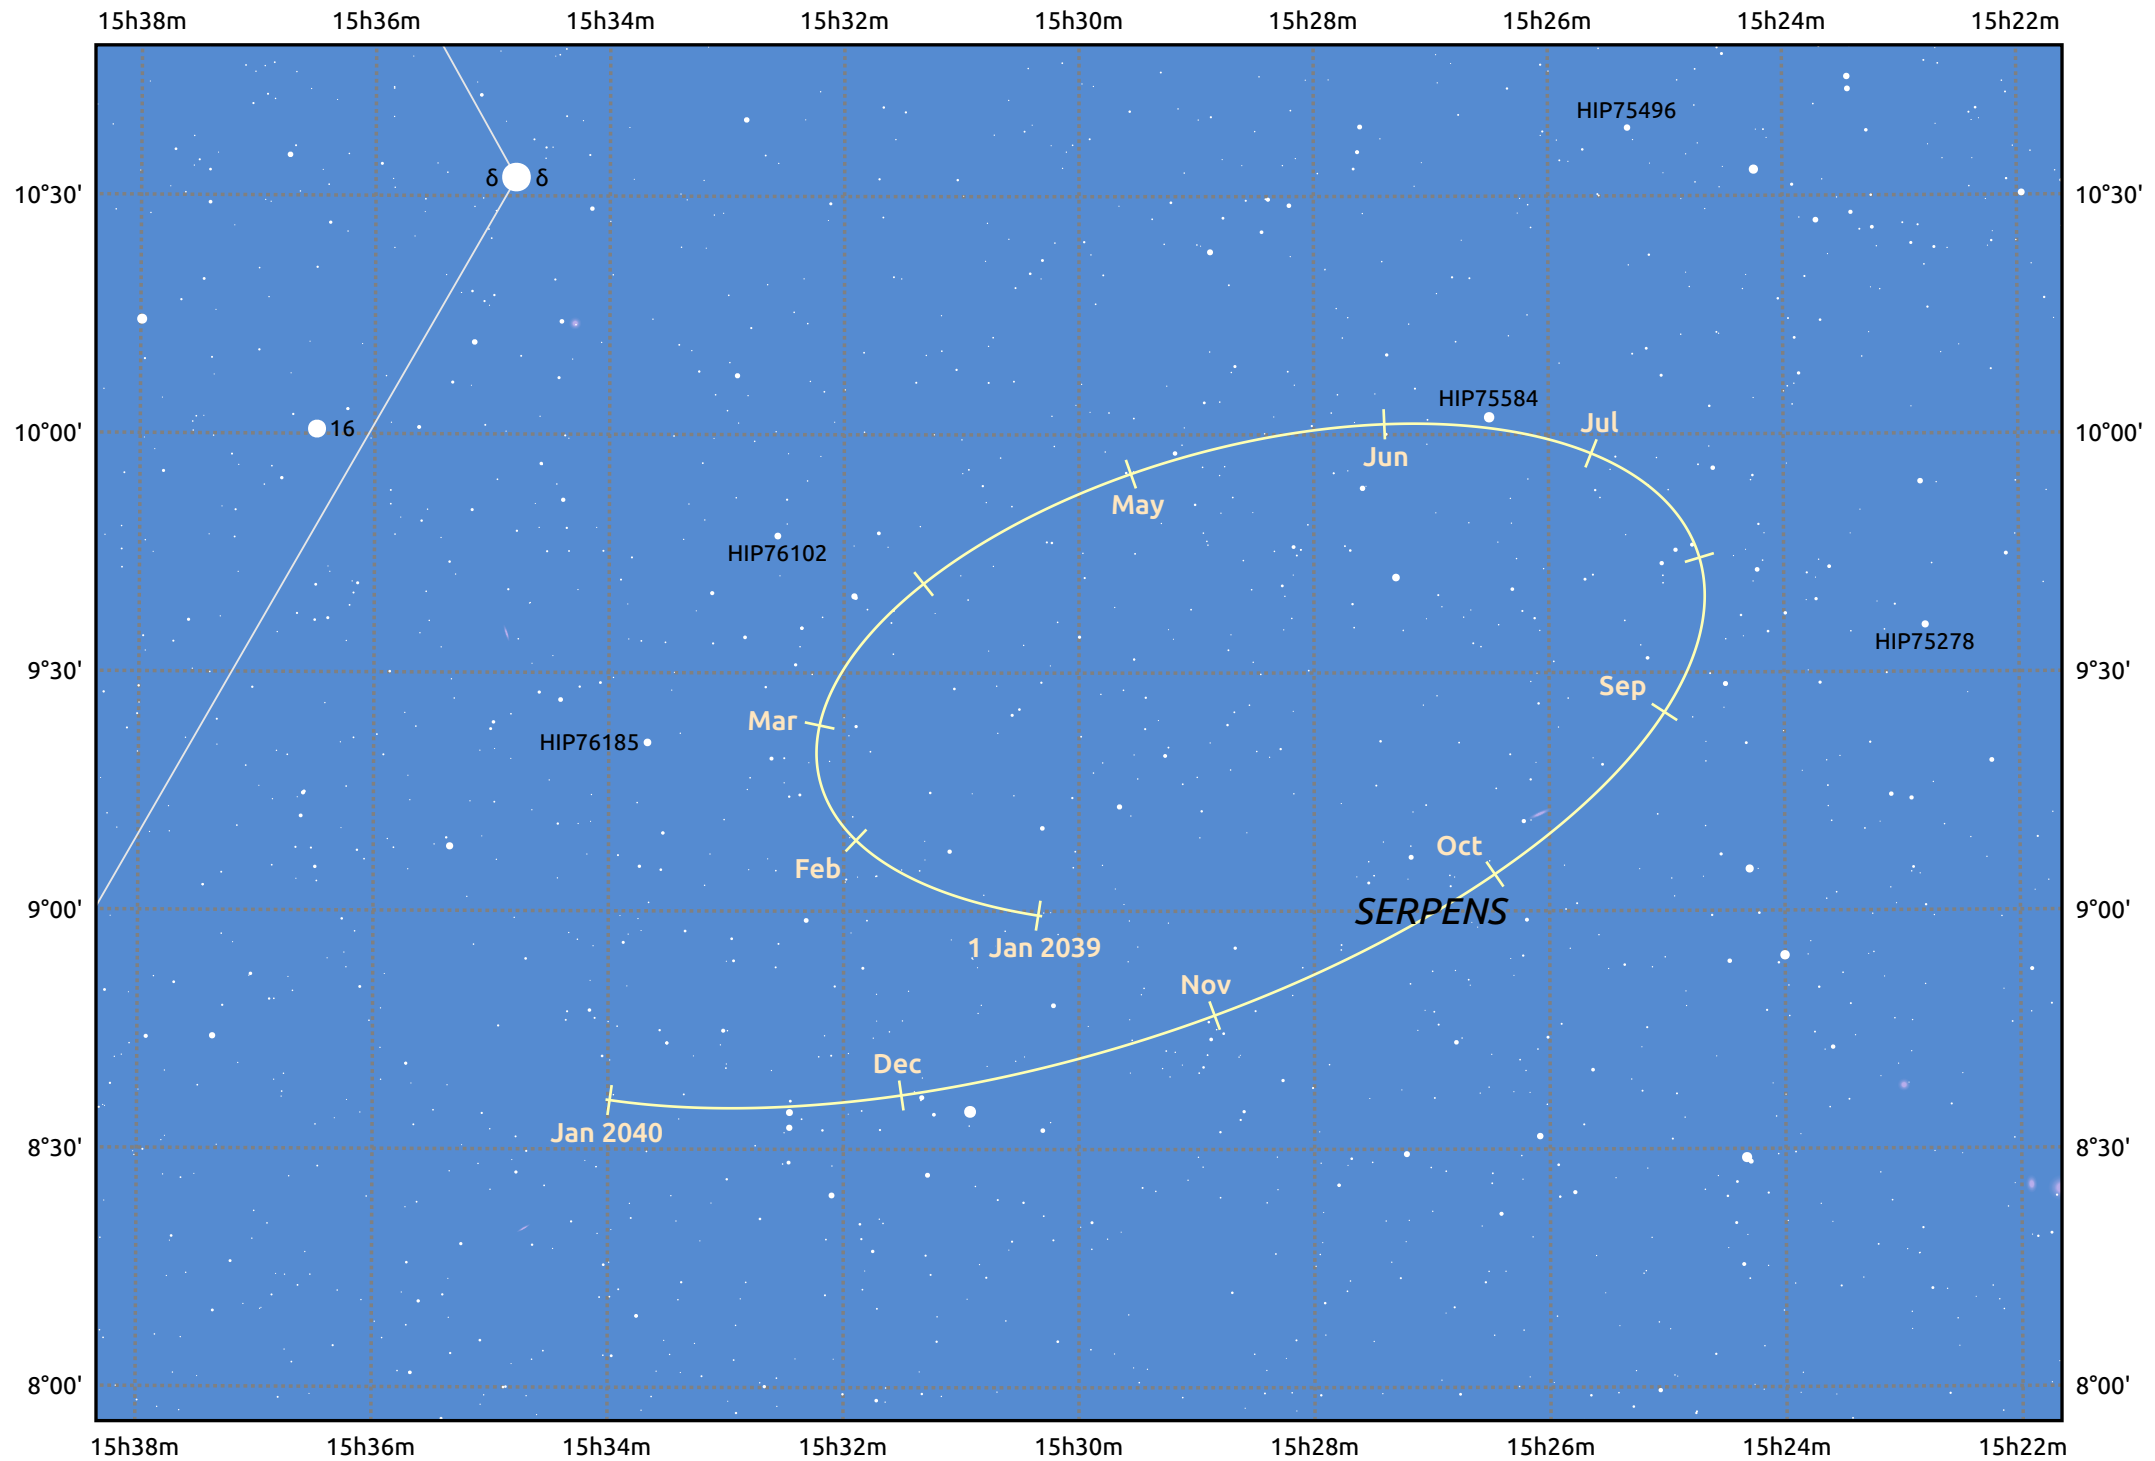

The path of Haumea in 2039

© Dominic Ford 2011–2025. Date markers placed at midnight UTC. Downloaded from <https://in-the-sky.org>

— Ecliptic Plane

Date	Mag
2039 Jan 1	17.2
2039 Apr 1	17.1
2039 Jul 1	17.1
2039 Oct 1	17.2
2040 Jan 1	17.2