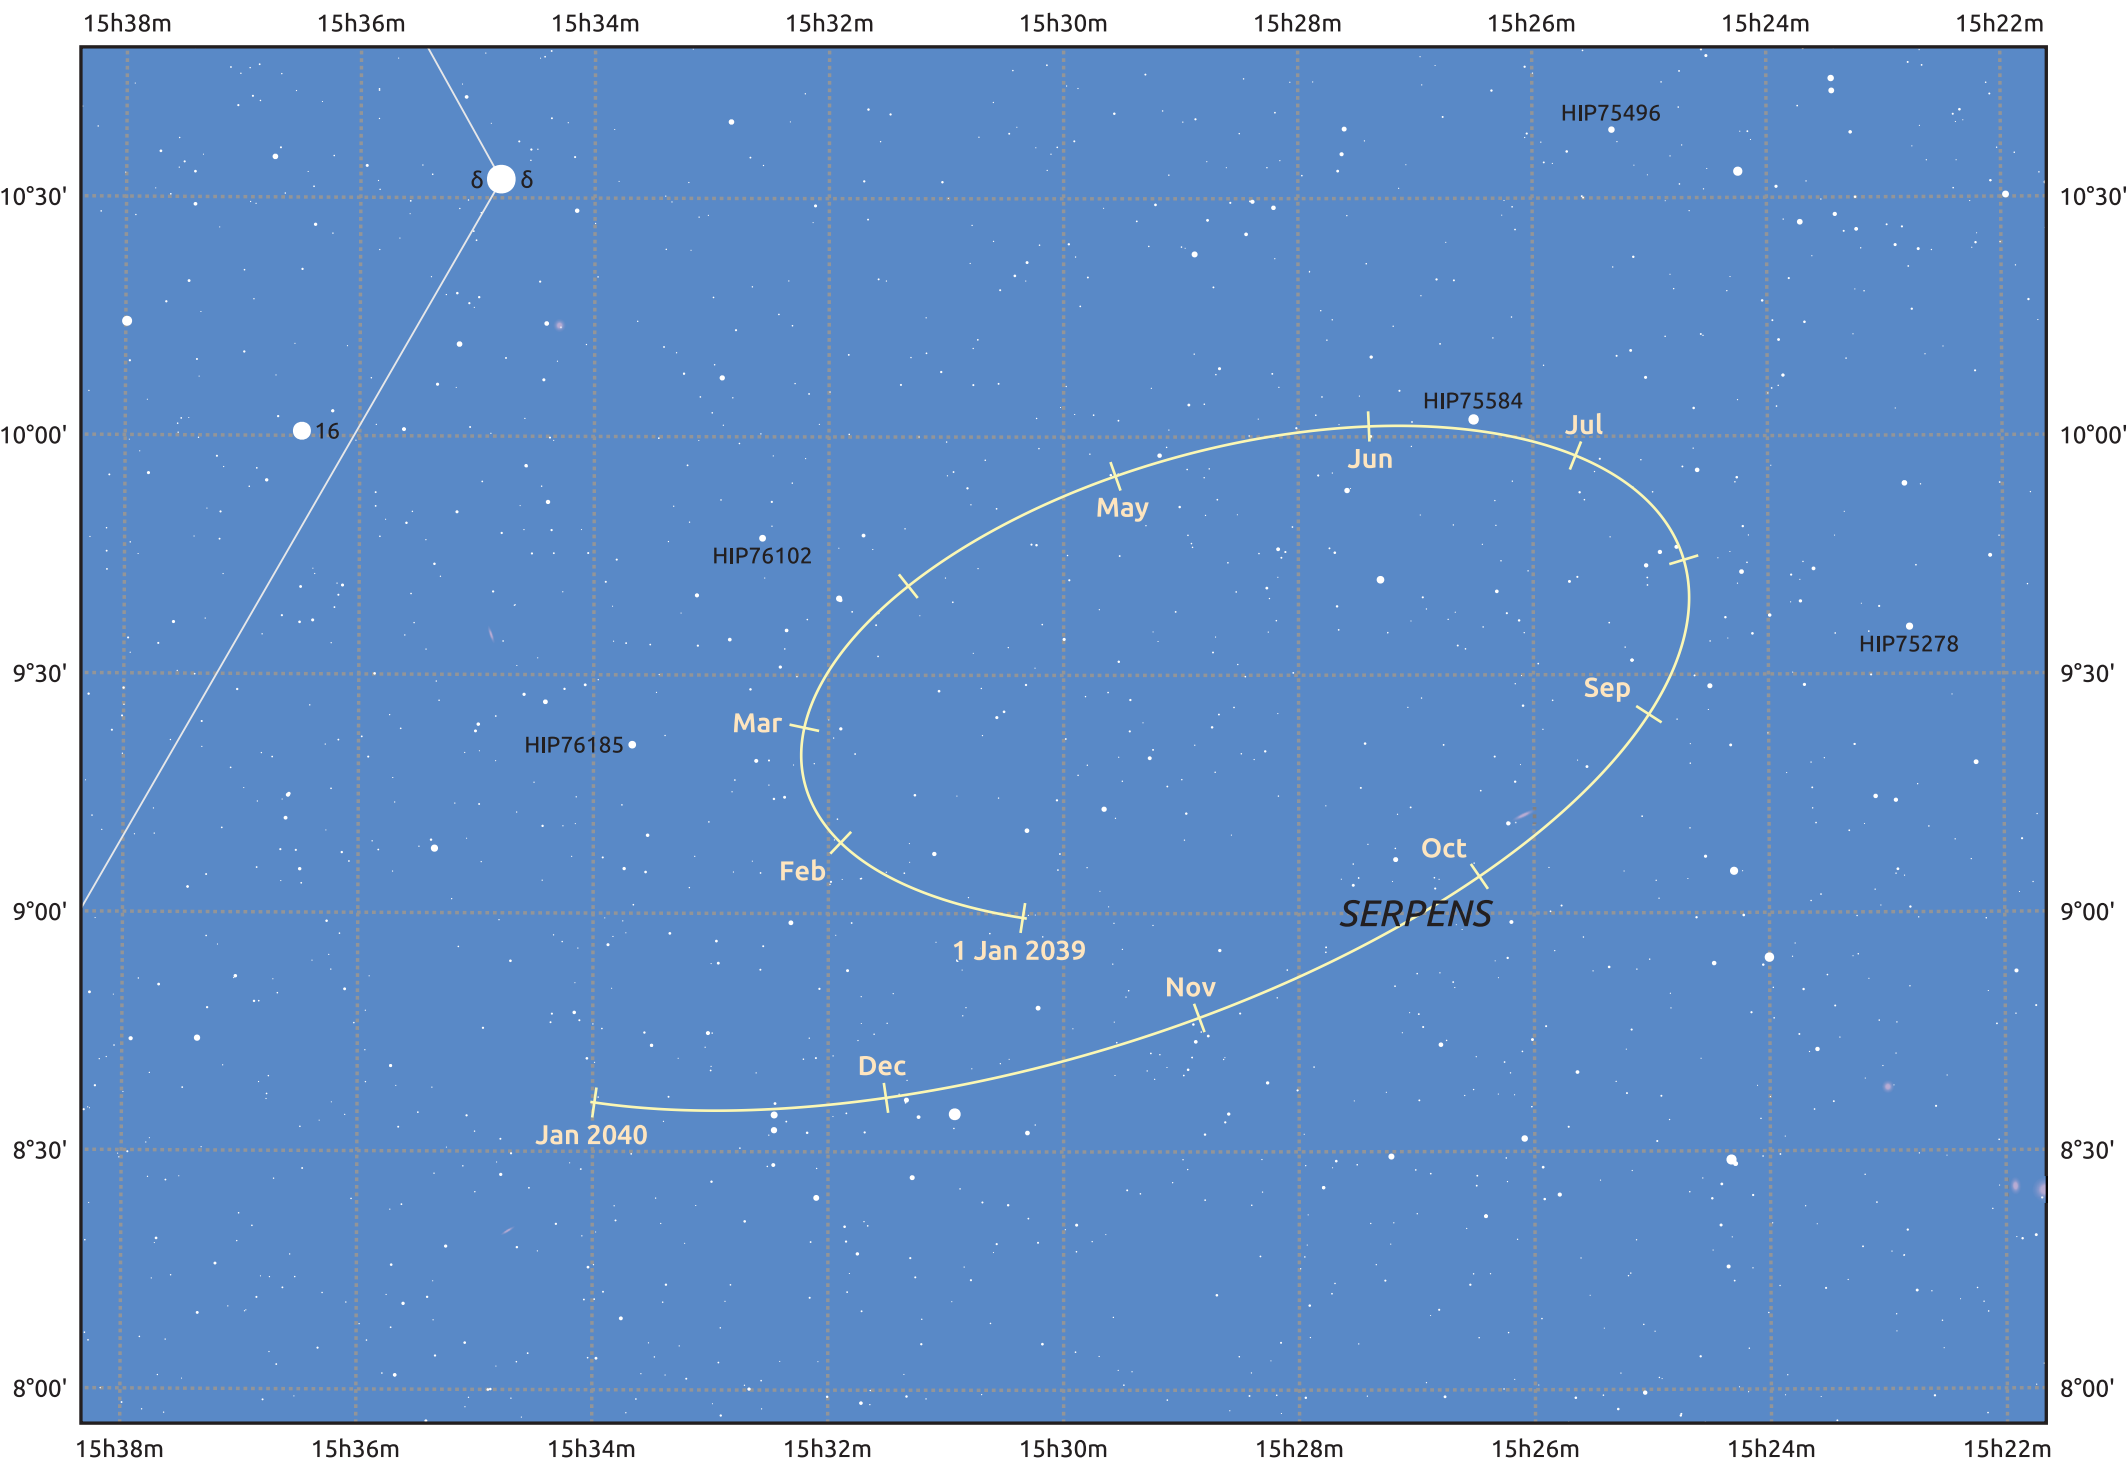

The path of Haumea in 2039

© Dominic Ford 2011–2025. Date markers placed at midnight UTC. Downloaded from <https://in-the-sky.org>

Ecliptic Plane

Date	Mag
2039 Jan 1	17.2
2039 Apr 1	17.1
2039 Jul 1	17.1
2039 Oct 1	17.2
2040 Jan 1	17.2