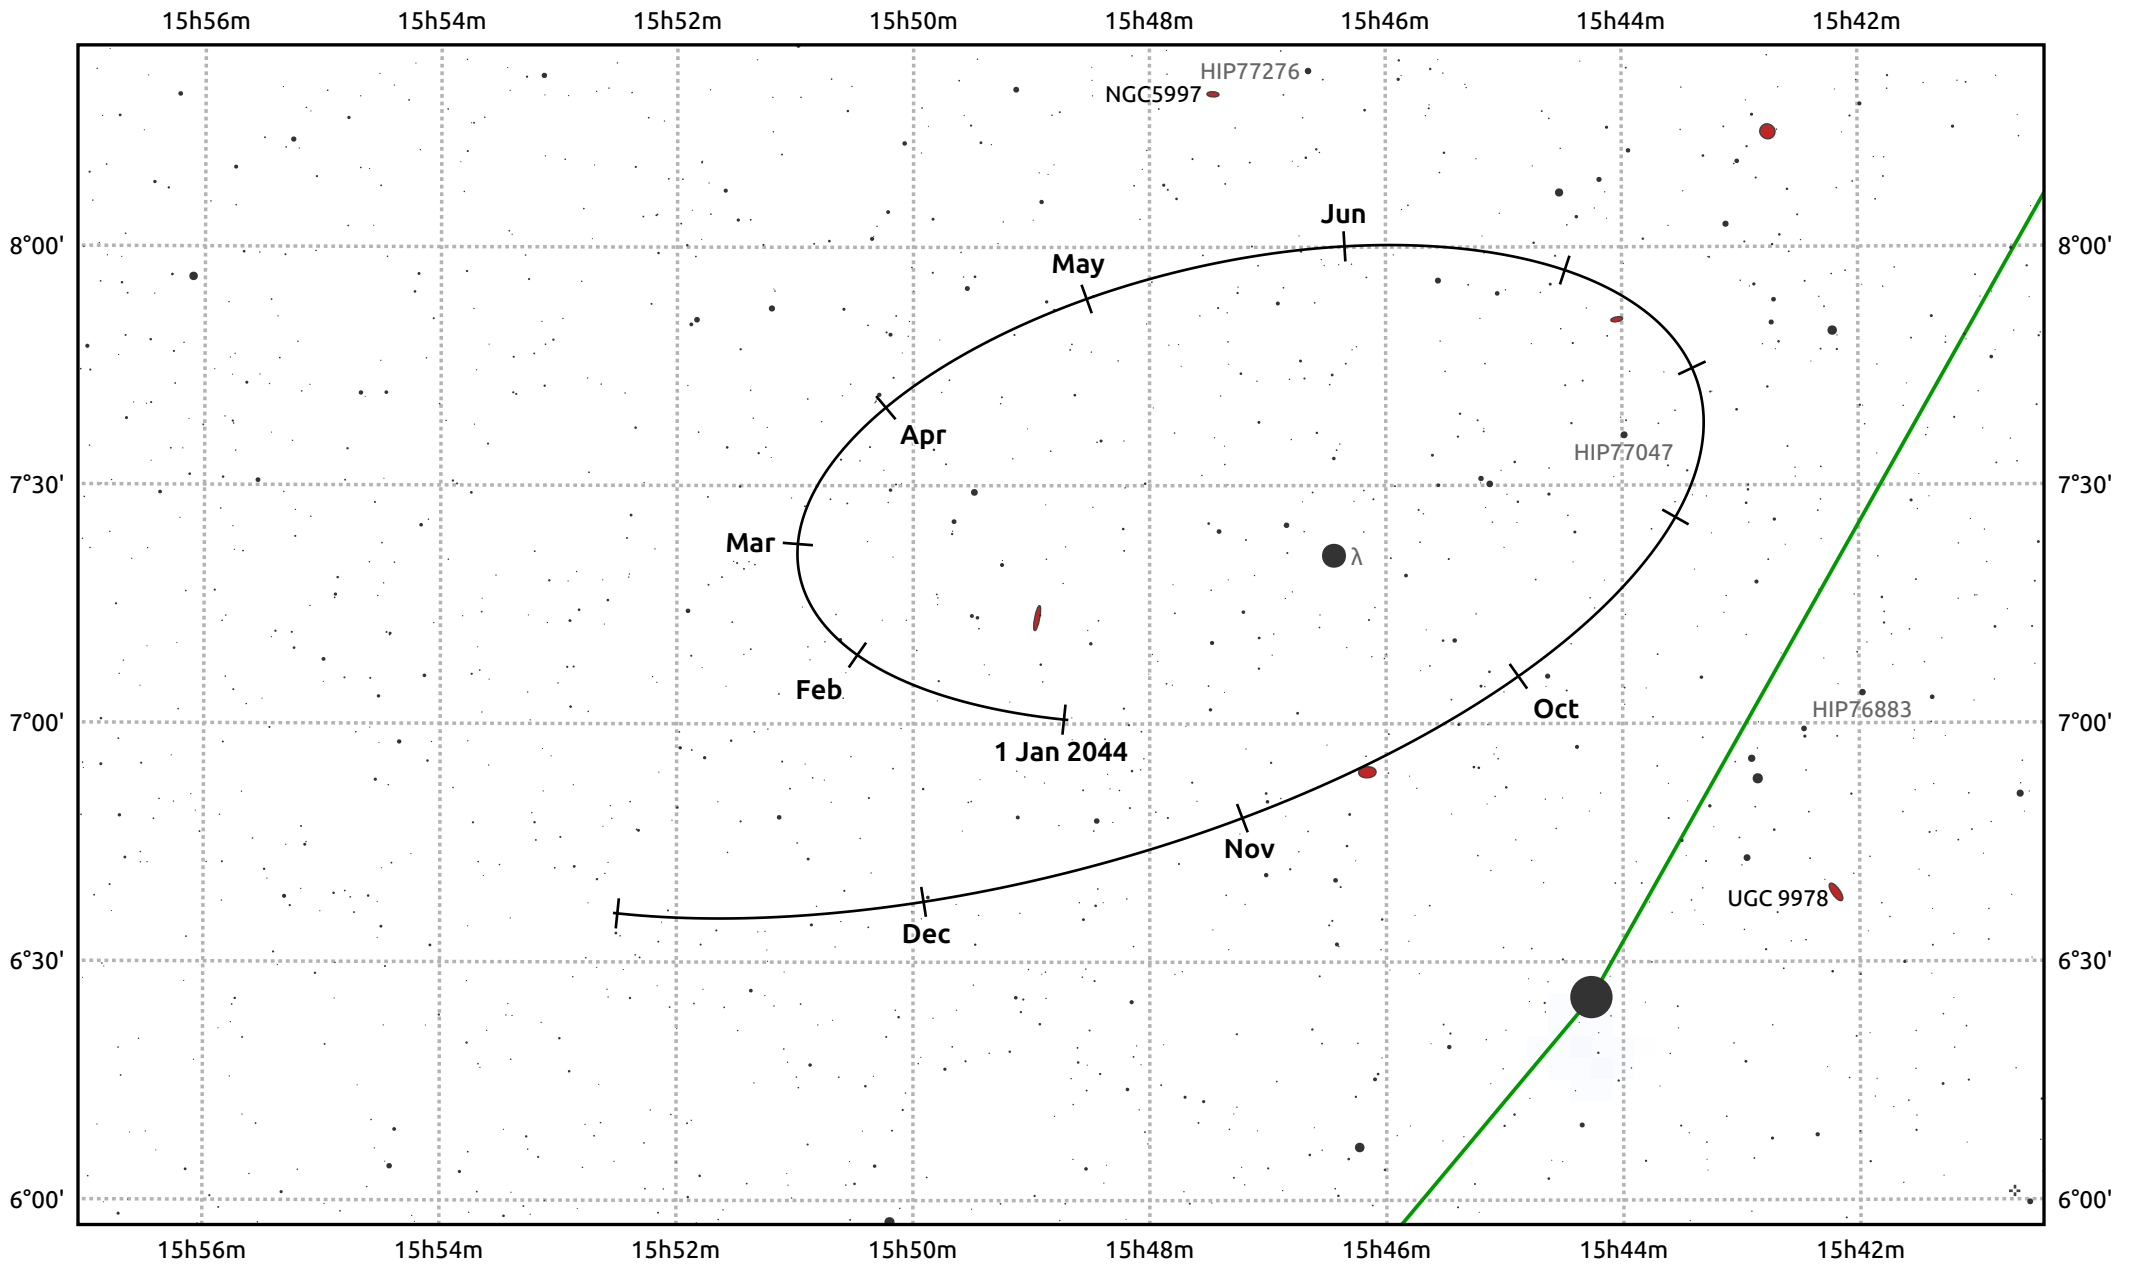

The path of Haumea in 2044

© Dominic Ford 2011–2025. Date markers placed at midnight UTC. Downloaded from <https://in-the-sky.org>

— Ecliptic Plane

Date	Mag
2044 Jan 1	17.1
2044 Apr 1	17.1
2044 Jul 1	17.1
2044 Oct 1	17.1
2045 Jan 1	17.1