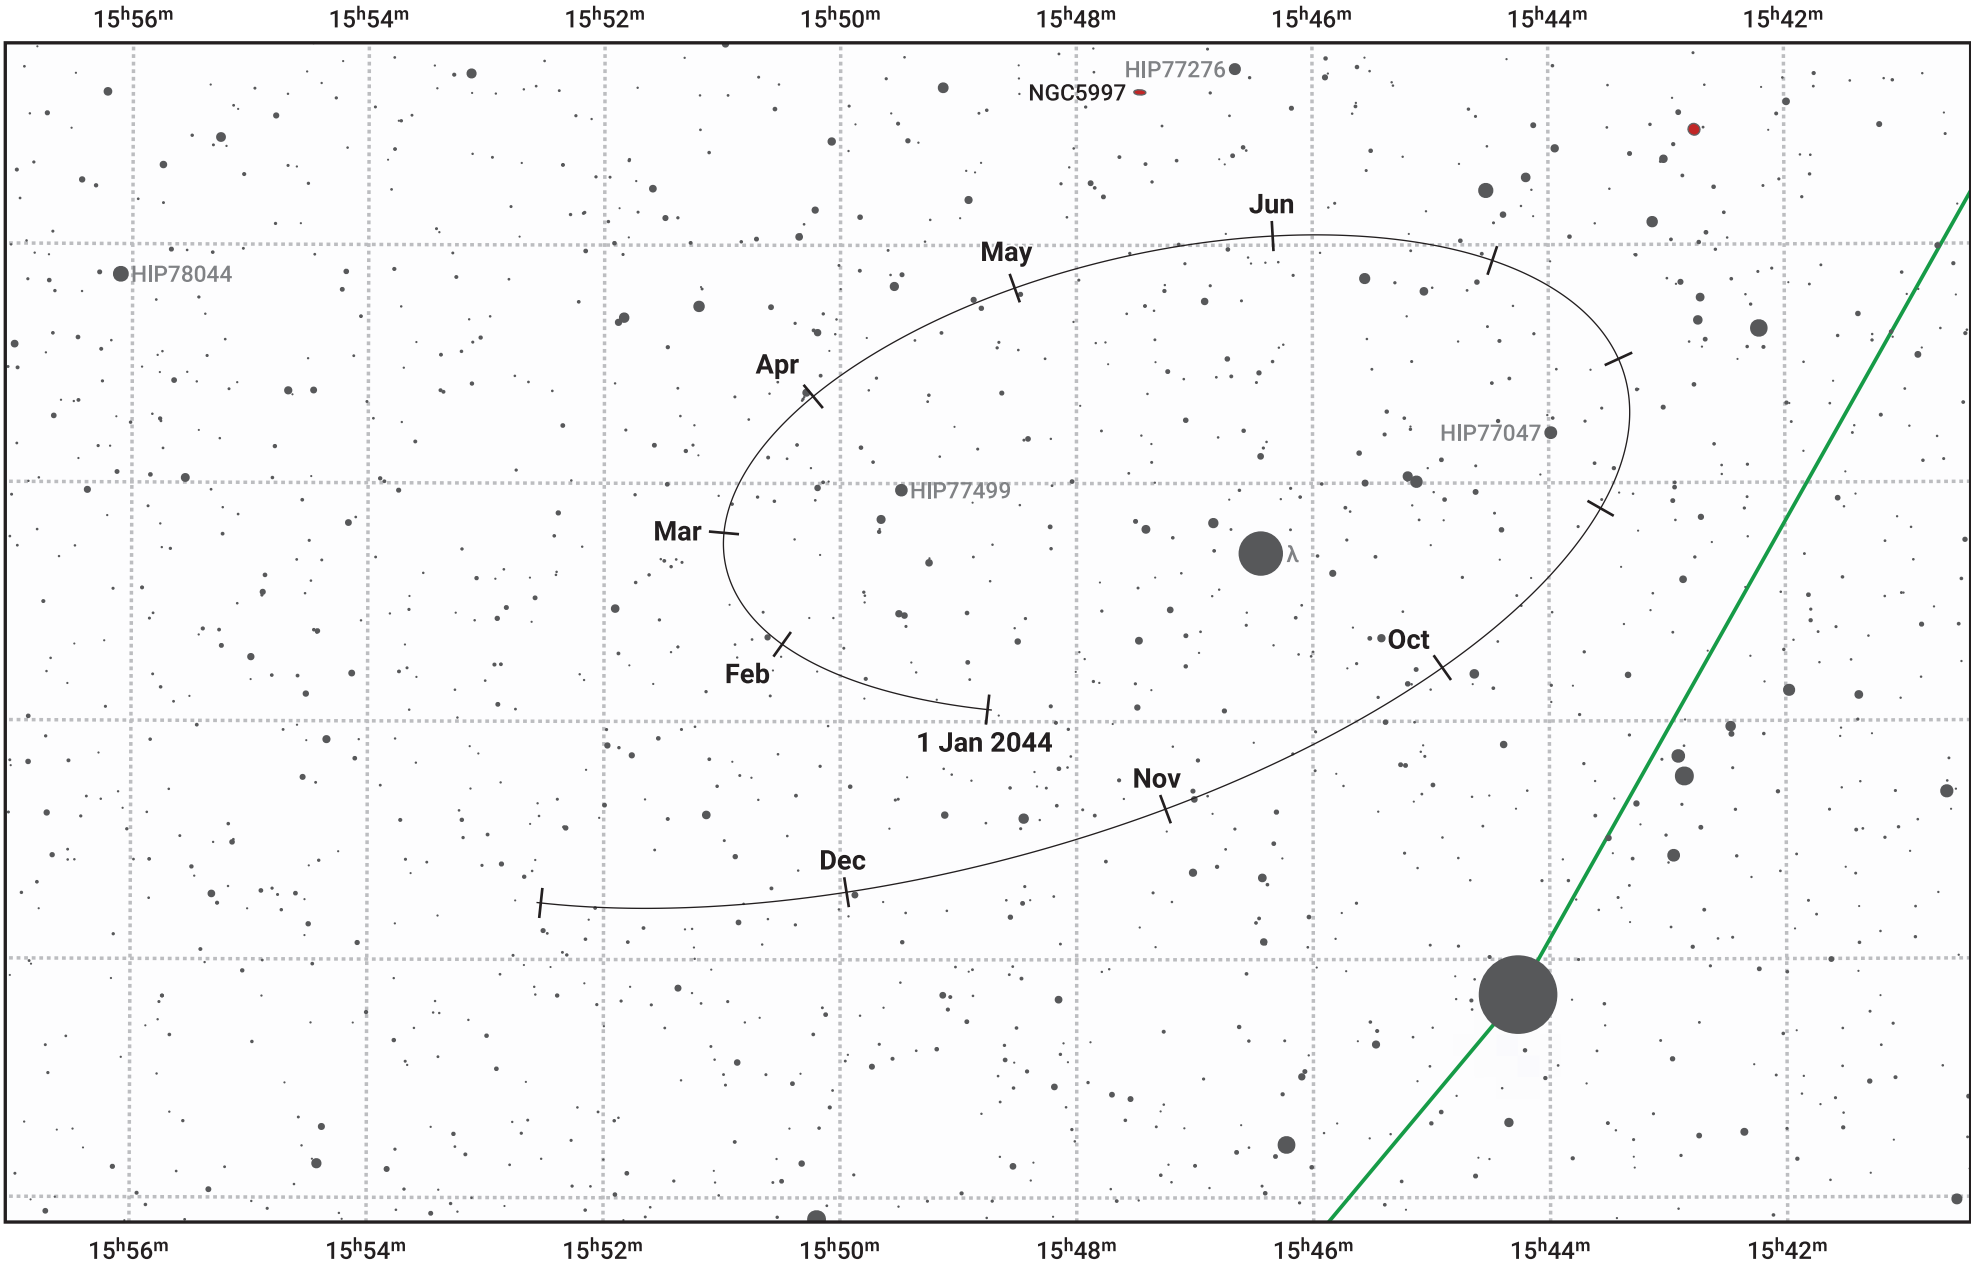

# The path of Haumea in 2044

© Dominic Ford 2011–2024. Date markers placed at midnight UTC. Downloaded from <https://in-the-sky.org>

— Ecliptic Plane

Date	Mag
2044 Jan 1	17.2
2044 Apr 1	17.1
2044 Jul 1	17.1
2044 Oct 1	17.2
2045 Jan 1	17.2