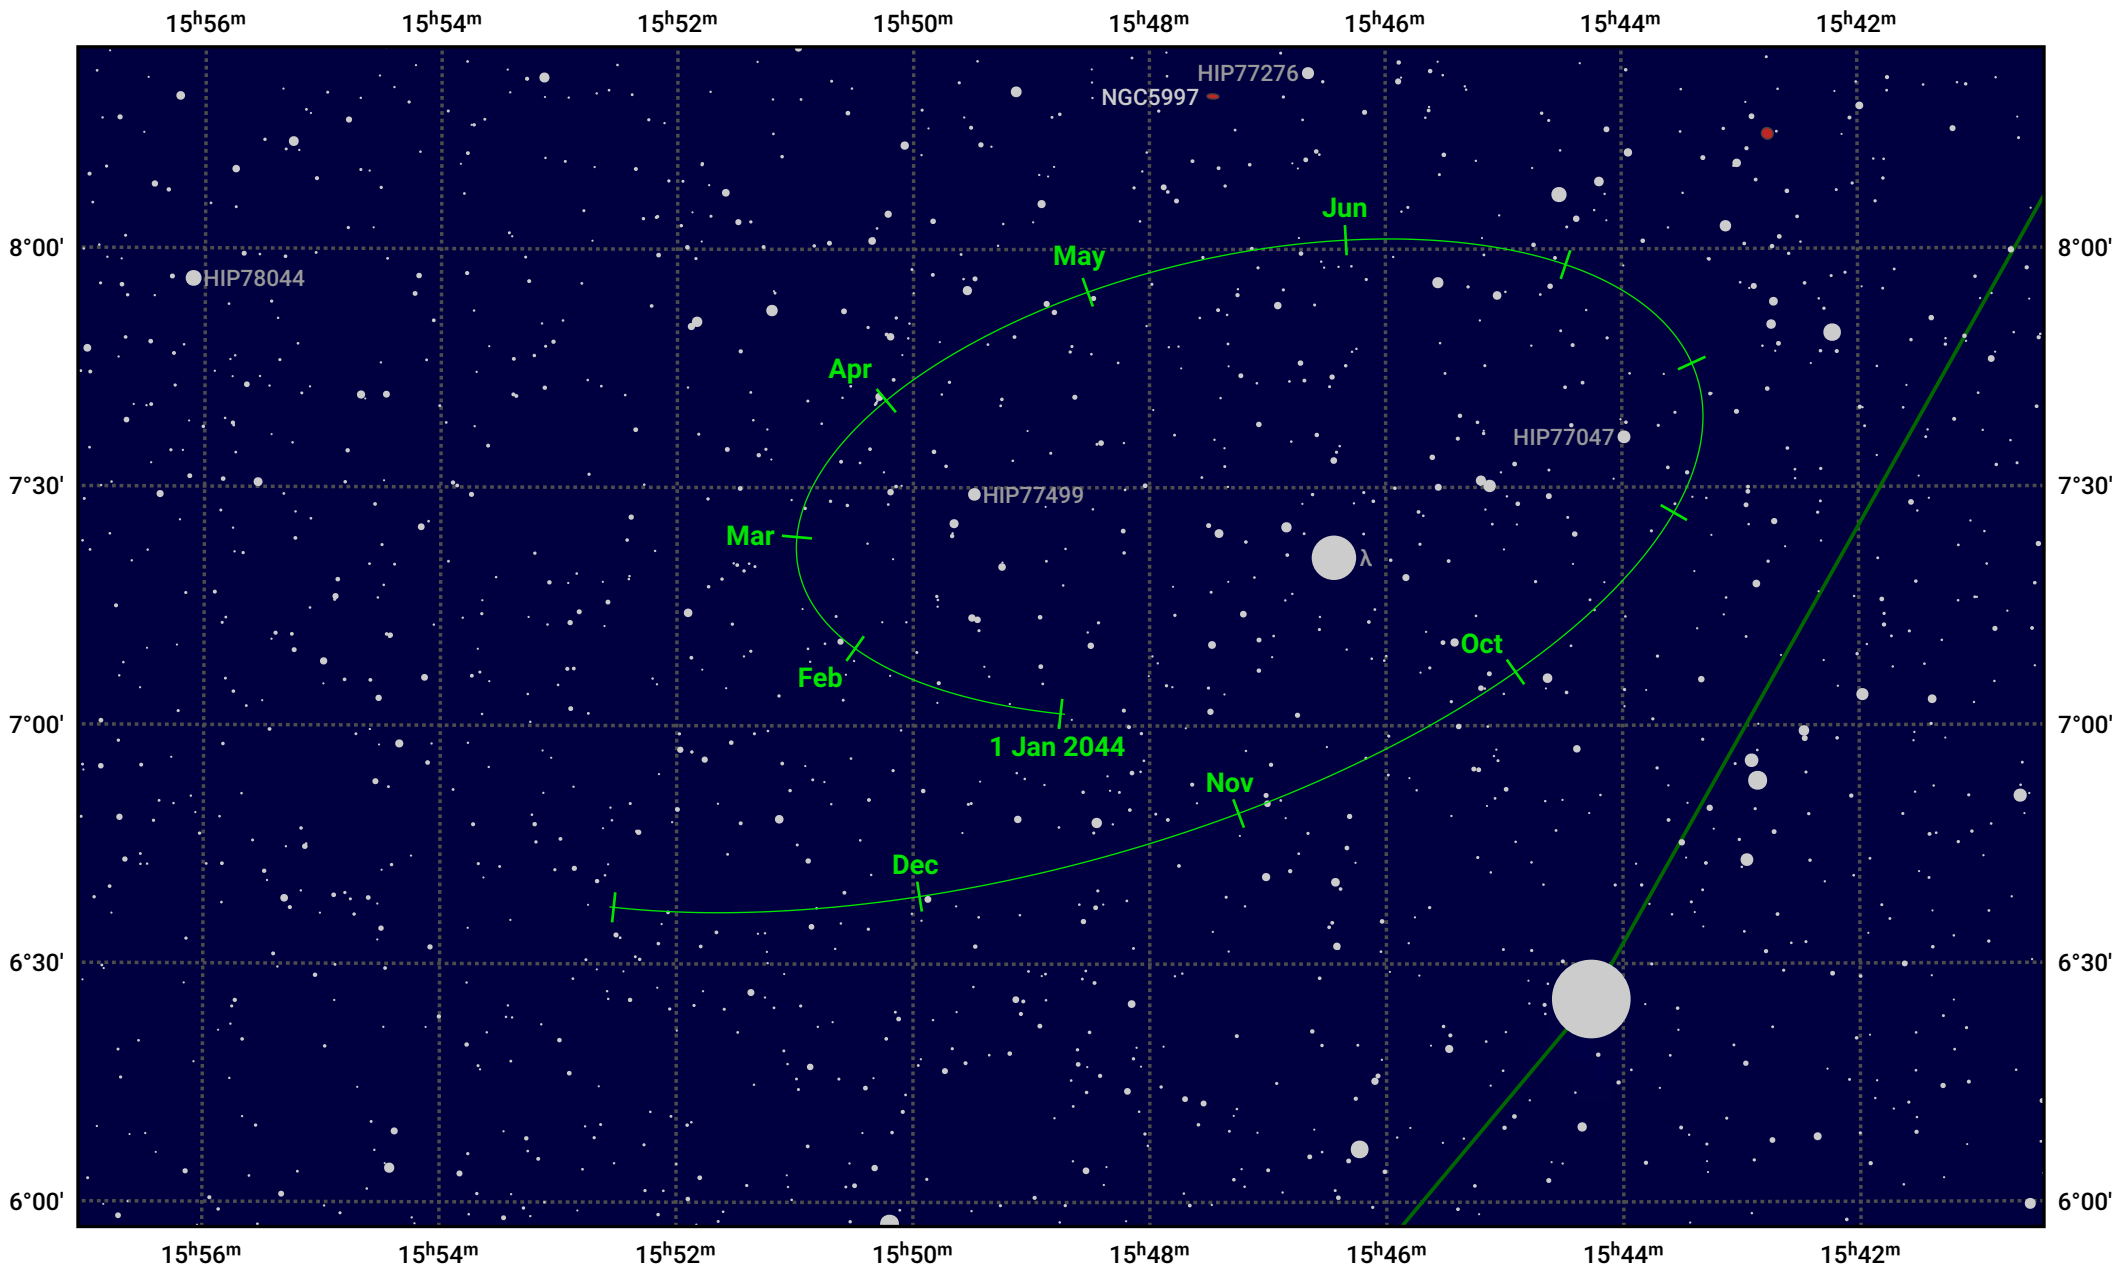

The path of Haumea in 2044

© Dominic Ford 2011–2024. Date markers placed at midnight UTC. Downloaded from <https://in-the-sky.org>

Magnitude scale:

— Ecliptic Plane

Date	Mag
2044 Jan 1	17.2
2044 Apr 1	17.1
2044 Jul 1	17.1
2044 Oct 1	17.2
2045 Jan 1	17.2