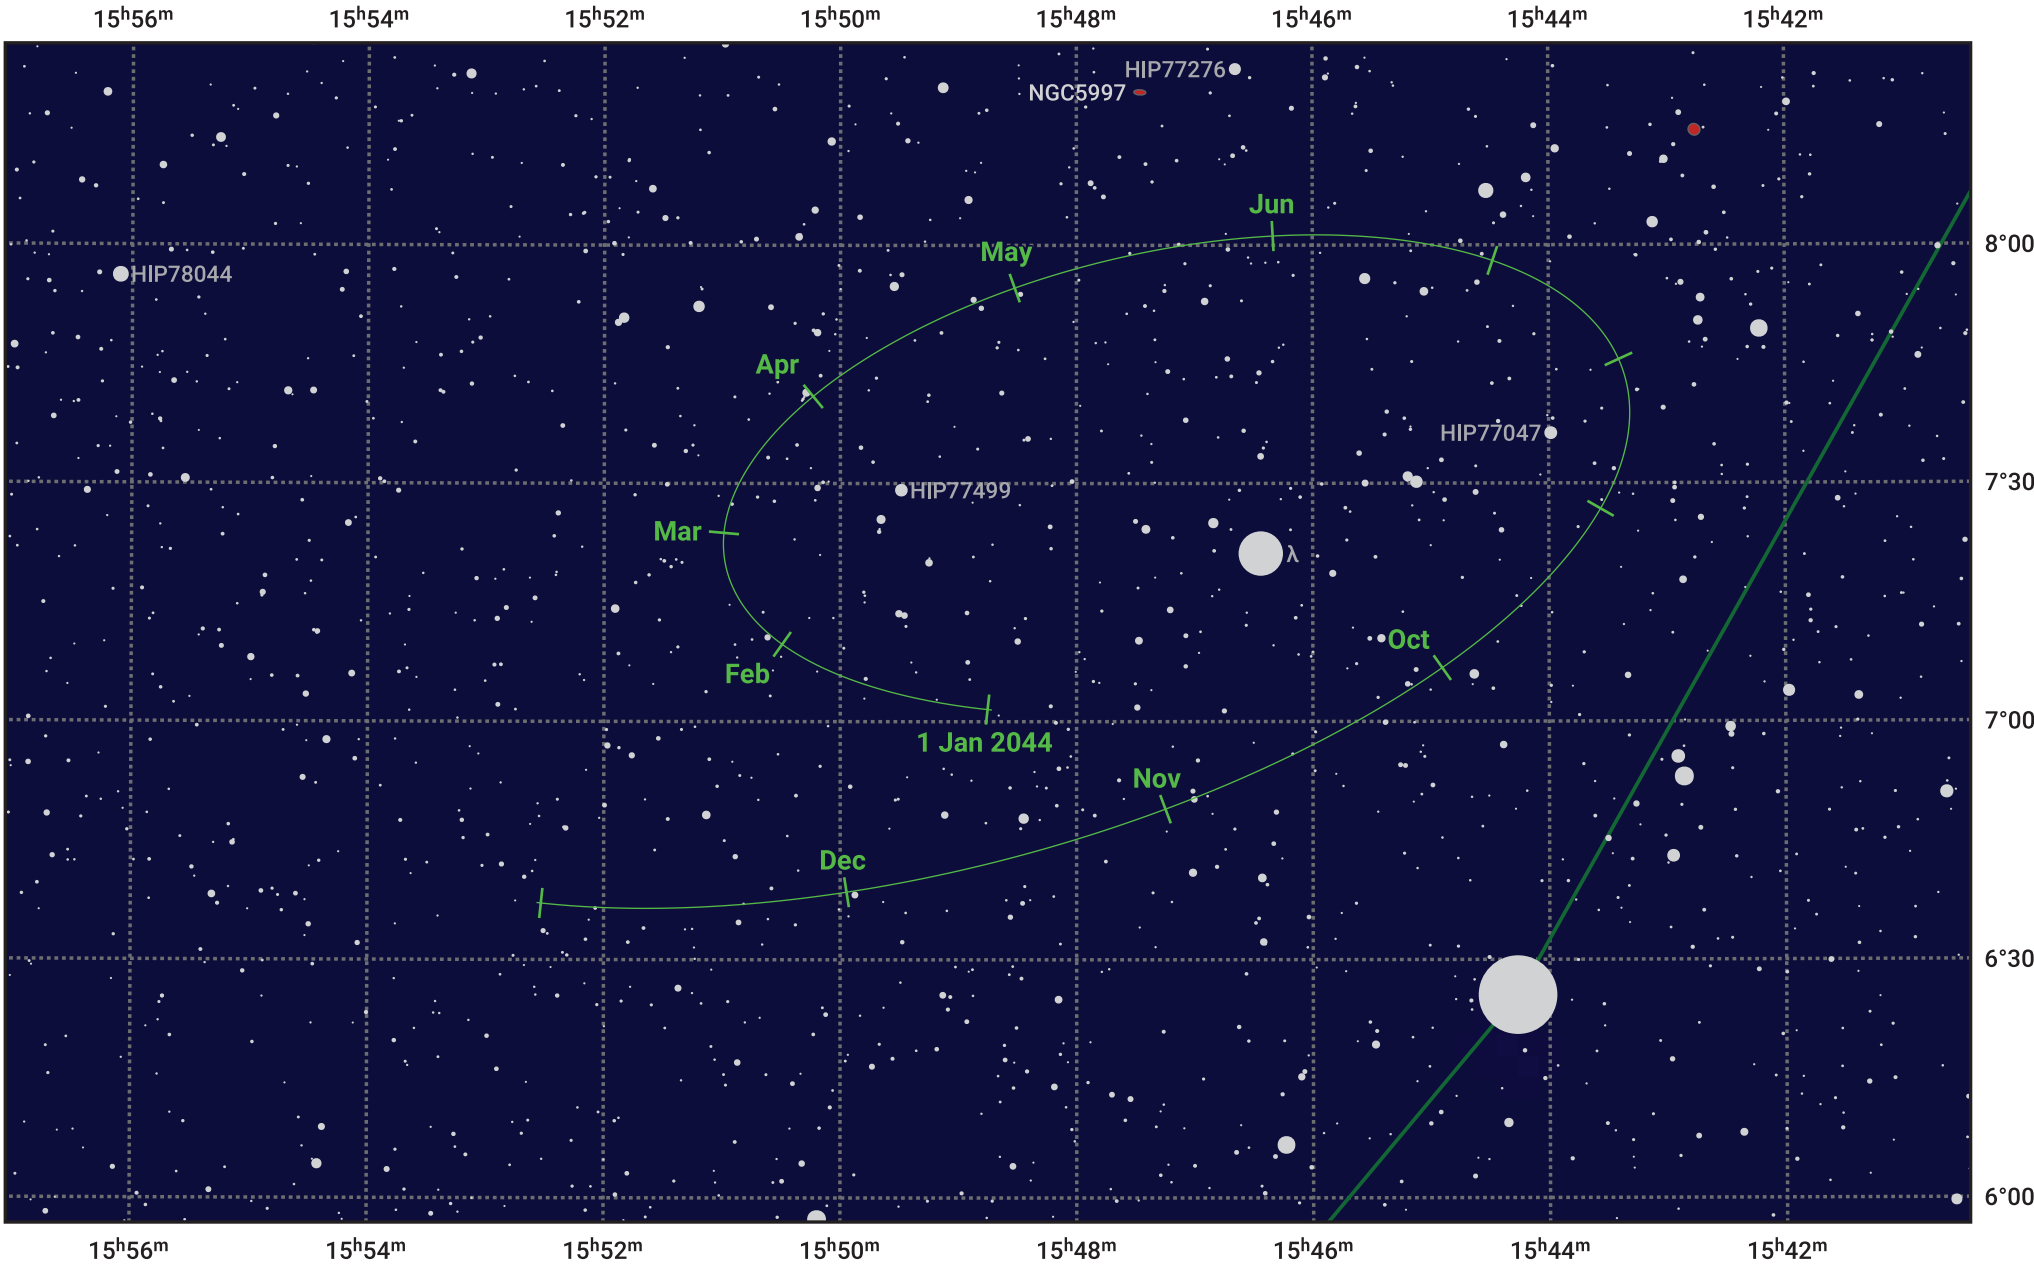

# The path of Haumea in 2044

© Dominic Ford 2011–2024. Date markers placed at midnight UTC. Downloaded from <https://in-the-sky.org>

Ecliptic Plane

Date	Mag
2044 Jan 1	17.2
2044 Apr 1	17.1
2044 Jul 1	17.1
2044 Oct 1	17.2
2045 Jan 1	17.2