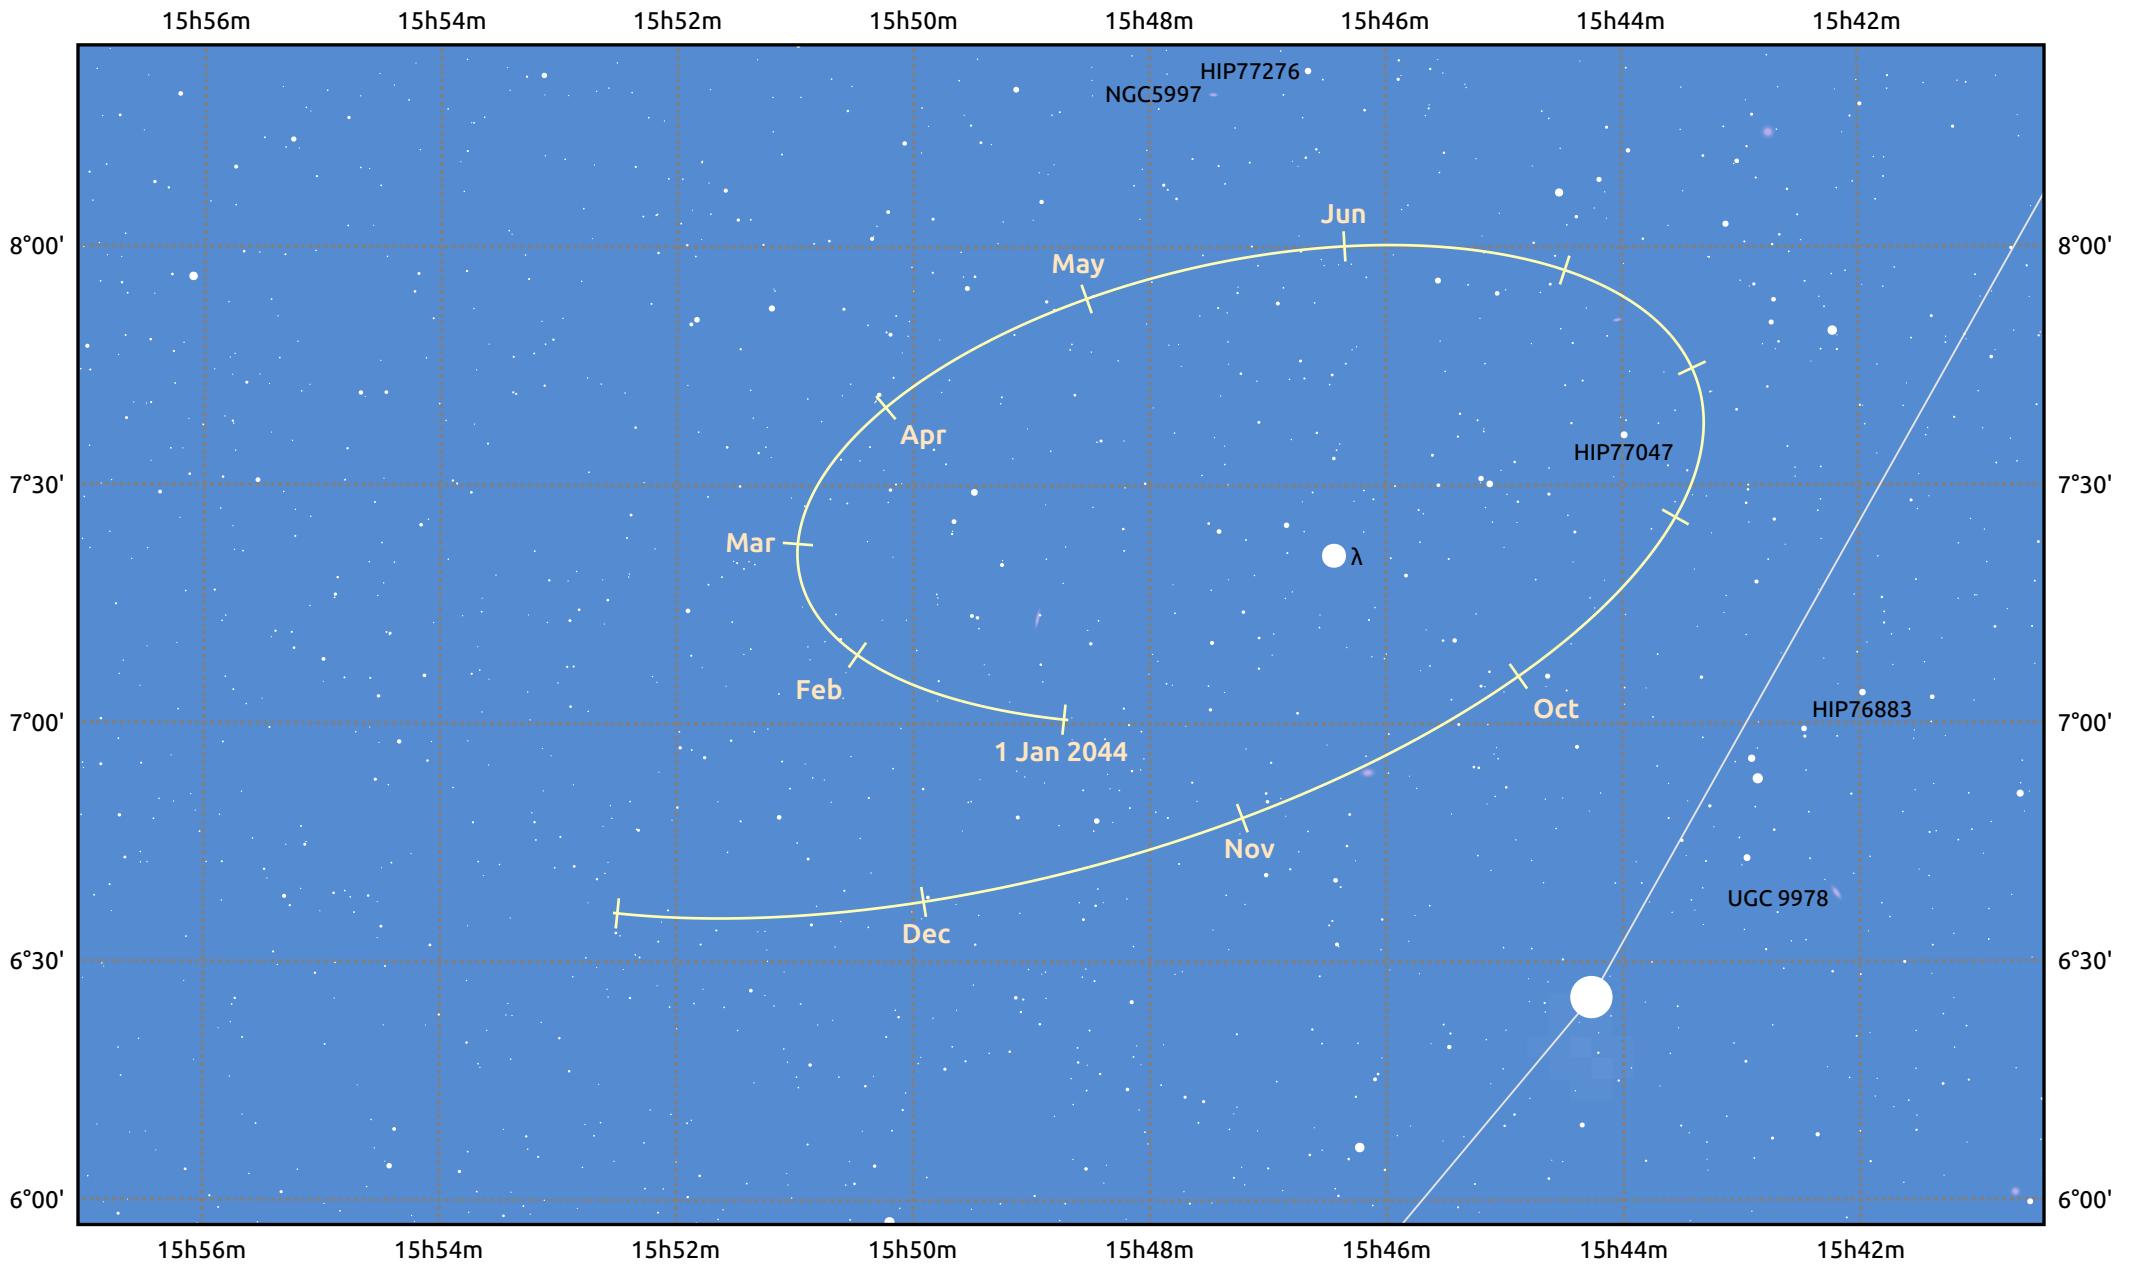

The path of Haumea in 2044

© Dominic Ford 2011–2025. Date markers placed at midnight UTC. Downloaded from <https://in-the-sky.org>

— Ecliptic Plane

| Date | Mag |
|------------|------|
| 2044 Jan 1 | 17.1 |
| 2044 Apr 1 | 17.1 |
| 2044 Jul 1 | 17.1 |
| 2044 Oct 1 | 17.1 |
| 2045 Jan 1 | 17.1 |