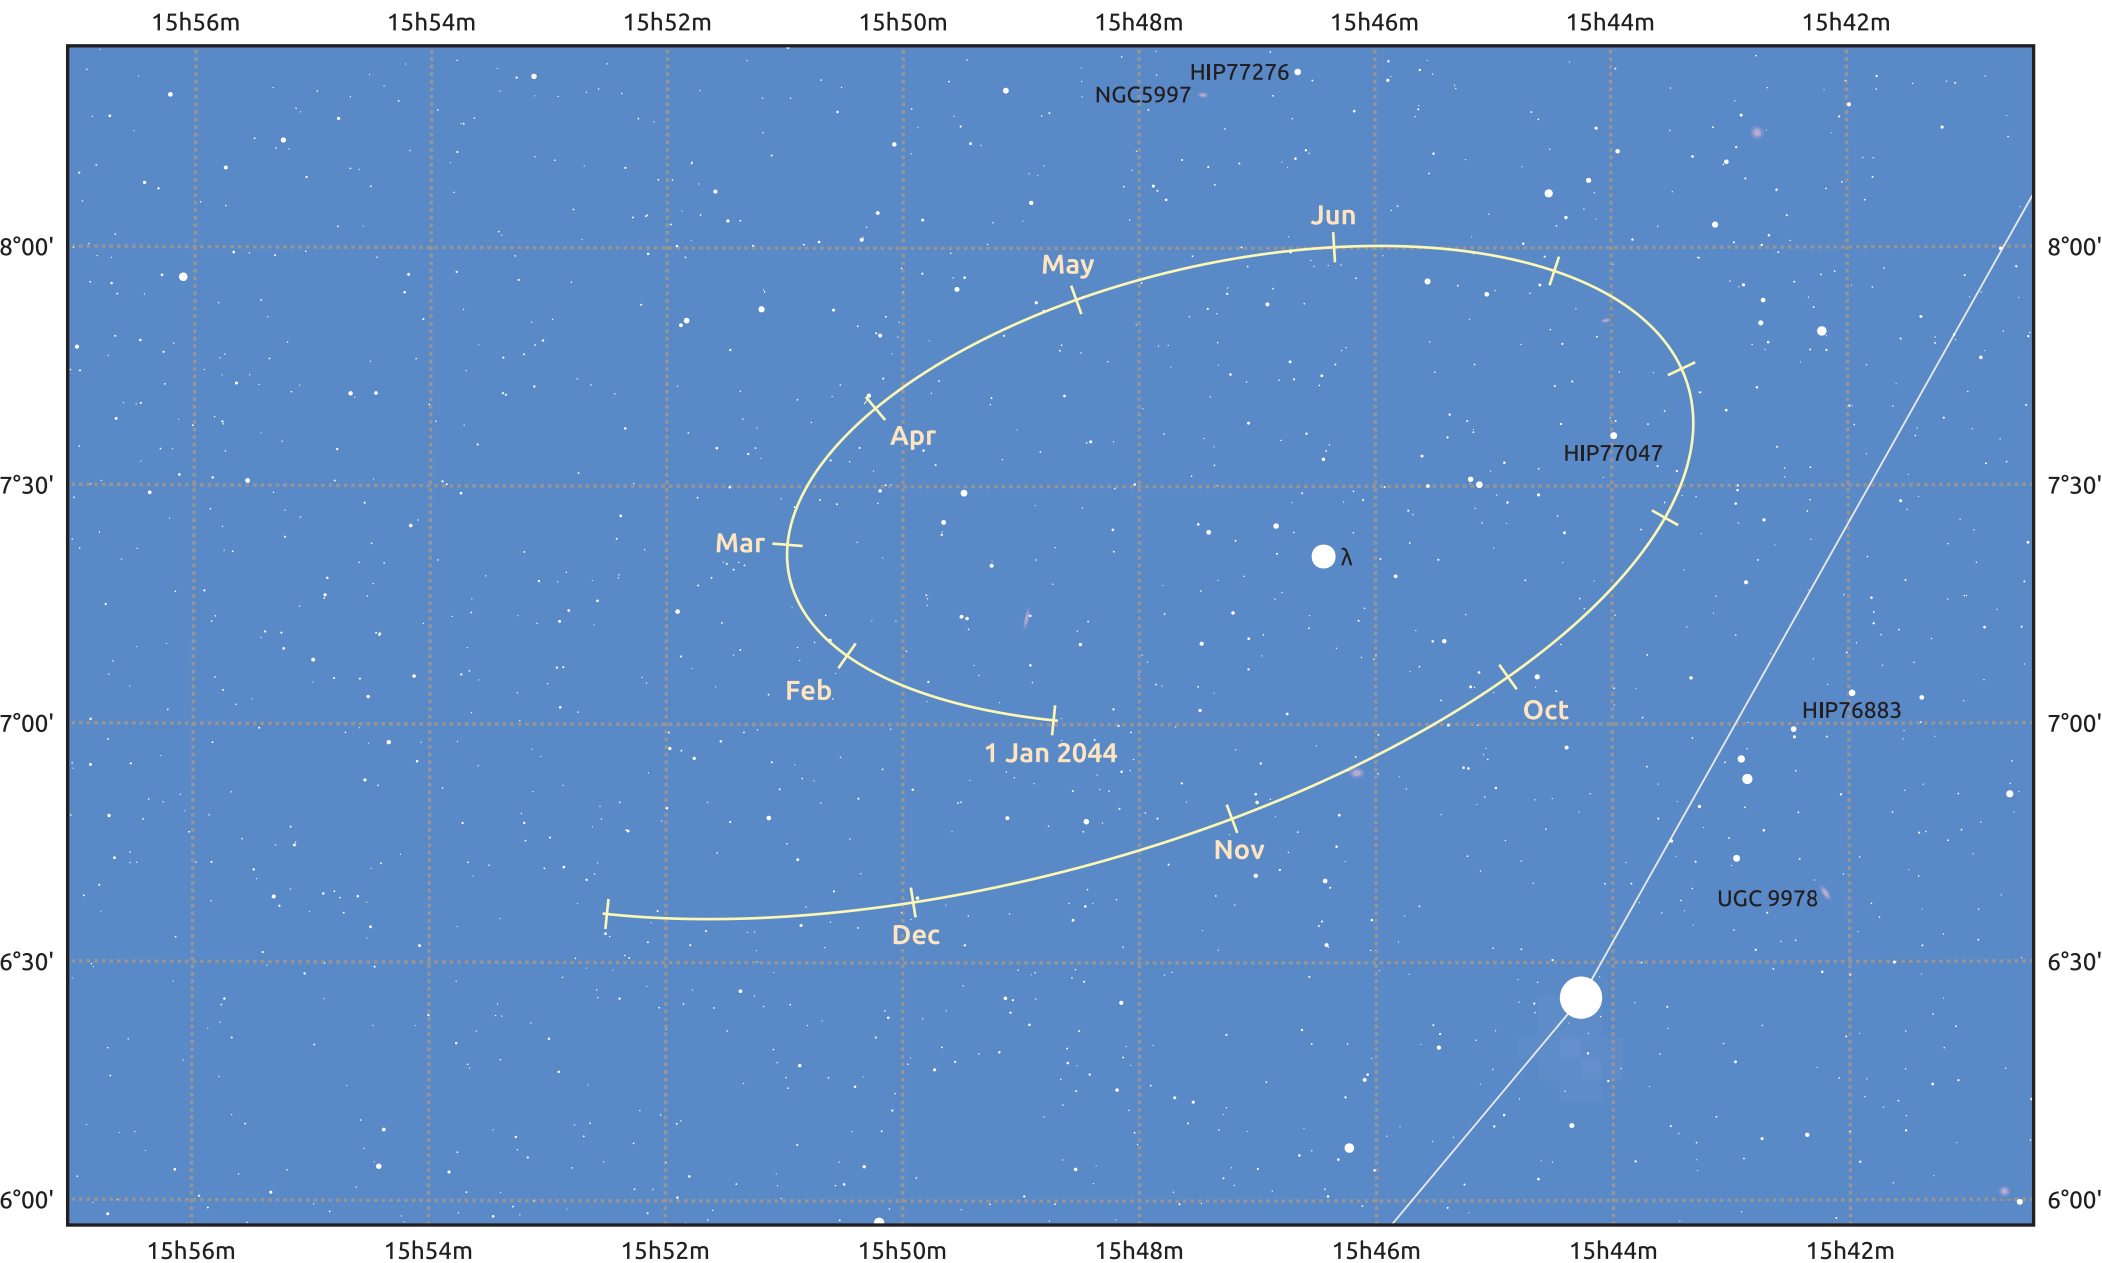

The path of Haumea in 2044

© Dominic Ford 2011–2025. Date markers placed at midnight UTC. Downloaded from <https://in-the-sky.org>

— Ecliptic Plane

Date	Mag
2044 Jan 1	17.1
2044 Apr 1	17.1
2044 Jul 1	17.1
2044 Oct 1	17.1
2045 Jan 1	17.1