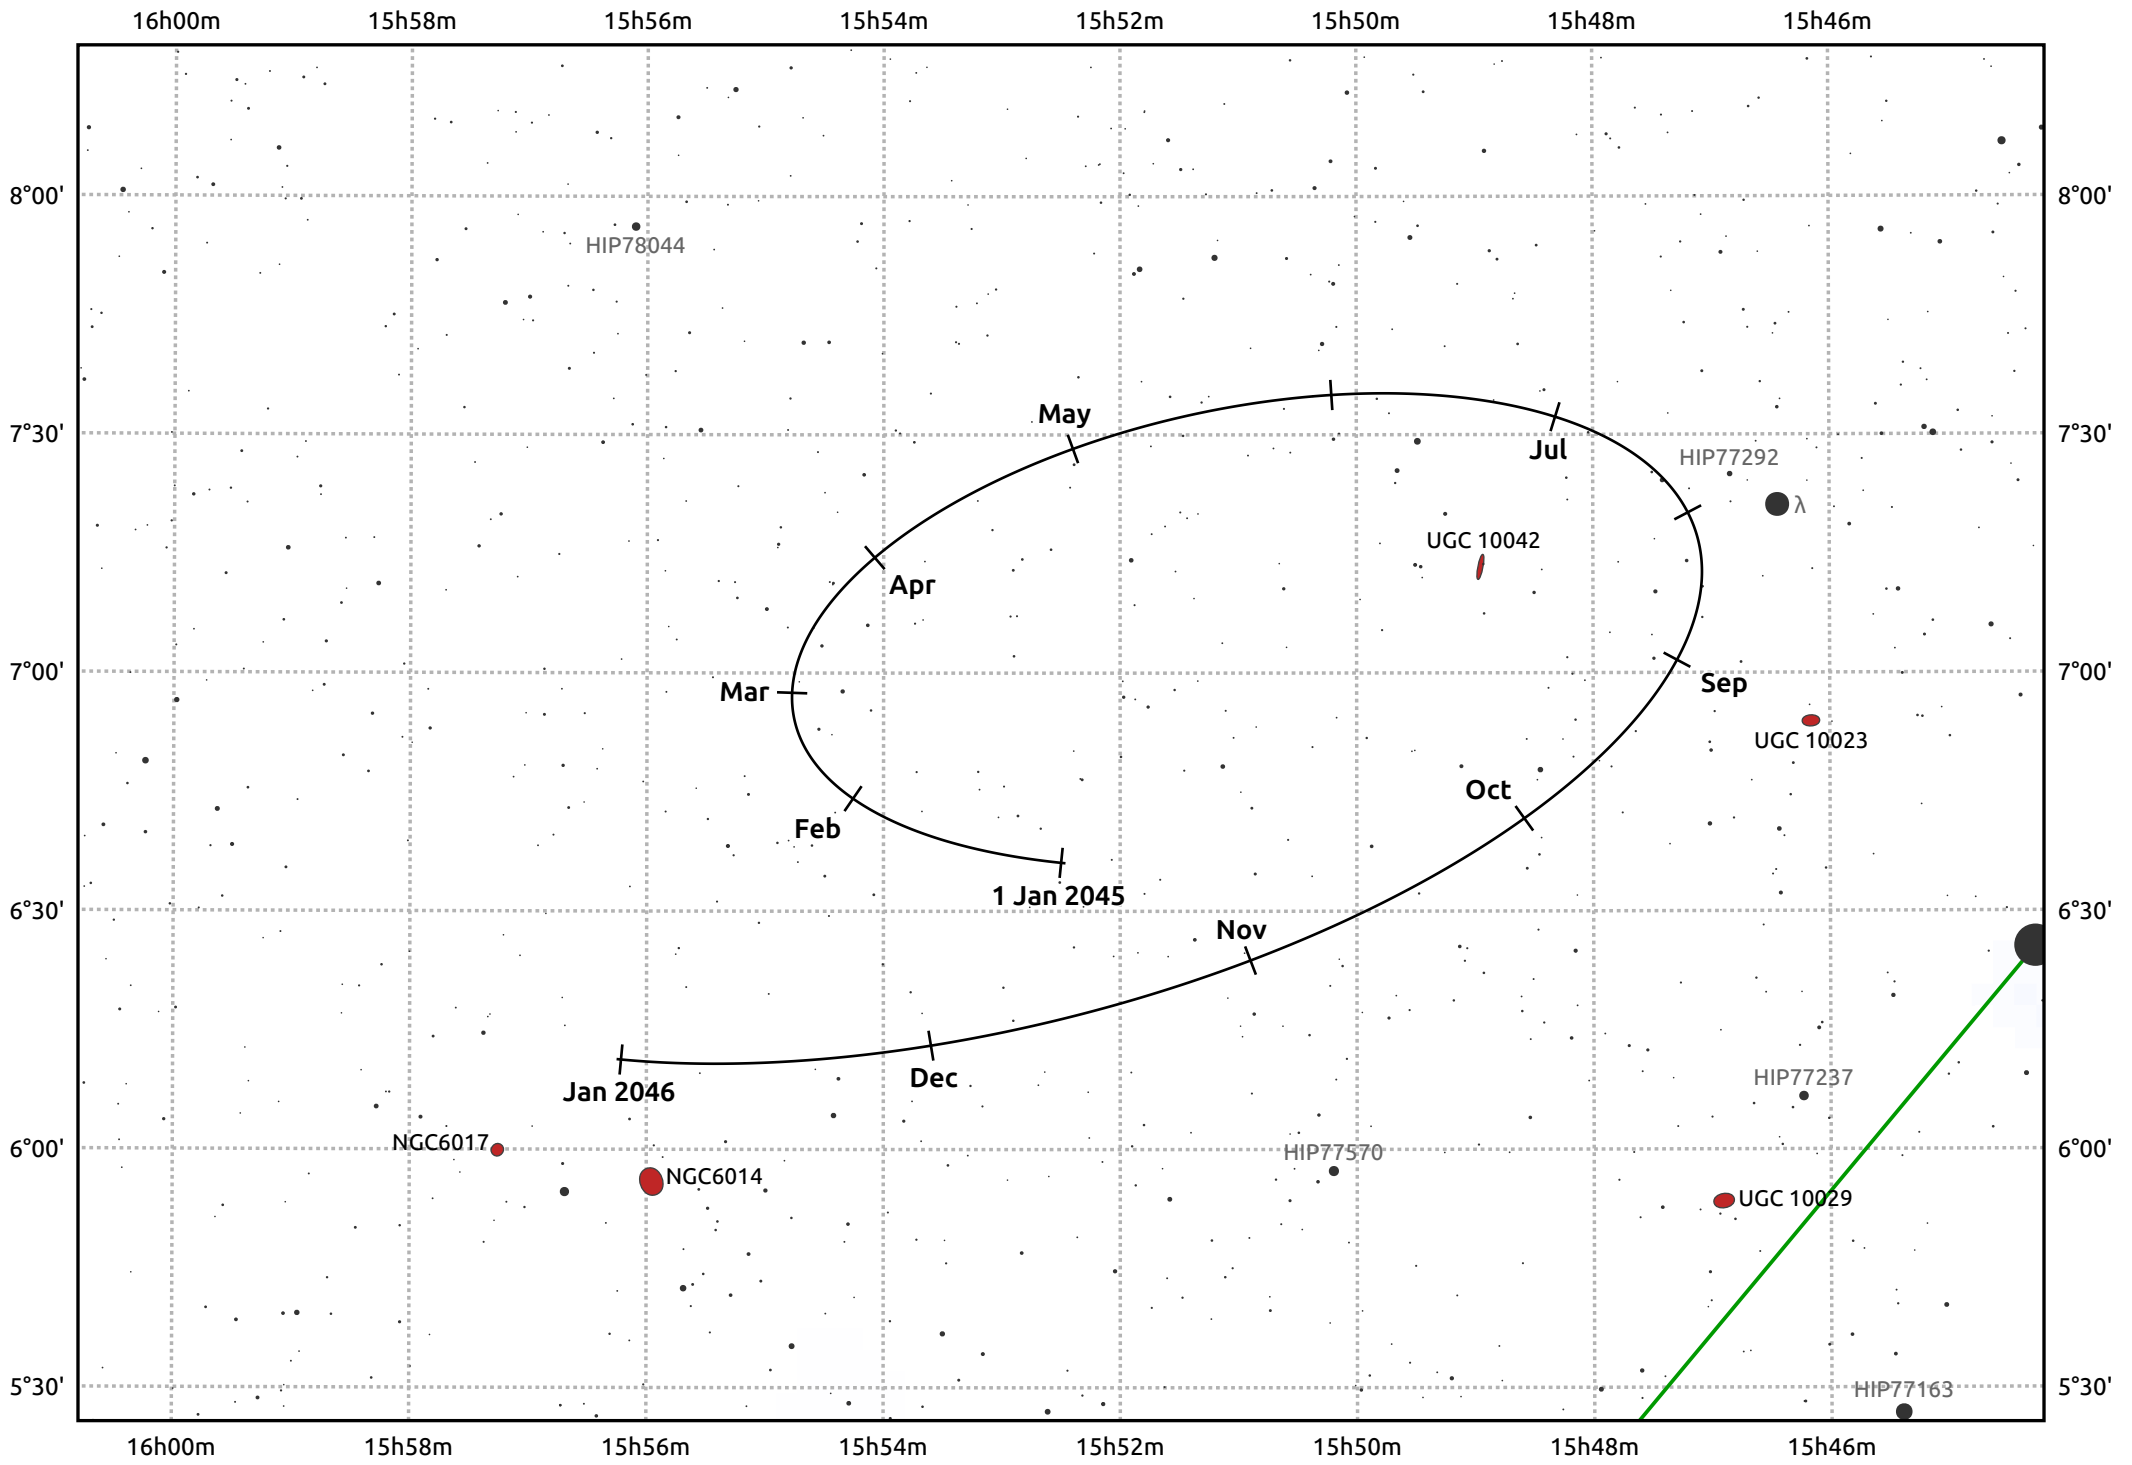

The path of Haumea in 2045

© Dominic Ford 2011–2025. Date markers placed at midnight UTC. Downloaded from <https://in-the-sky.org>

— Ecliptic Plane

Date	Mag
2045 Jan 1	17.1
2045 Apr 1	17.1
2045 Jul 1	17.1
2045 Oct 1	17.1
2046 Jan 1	17.1