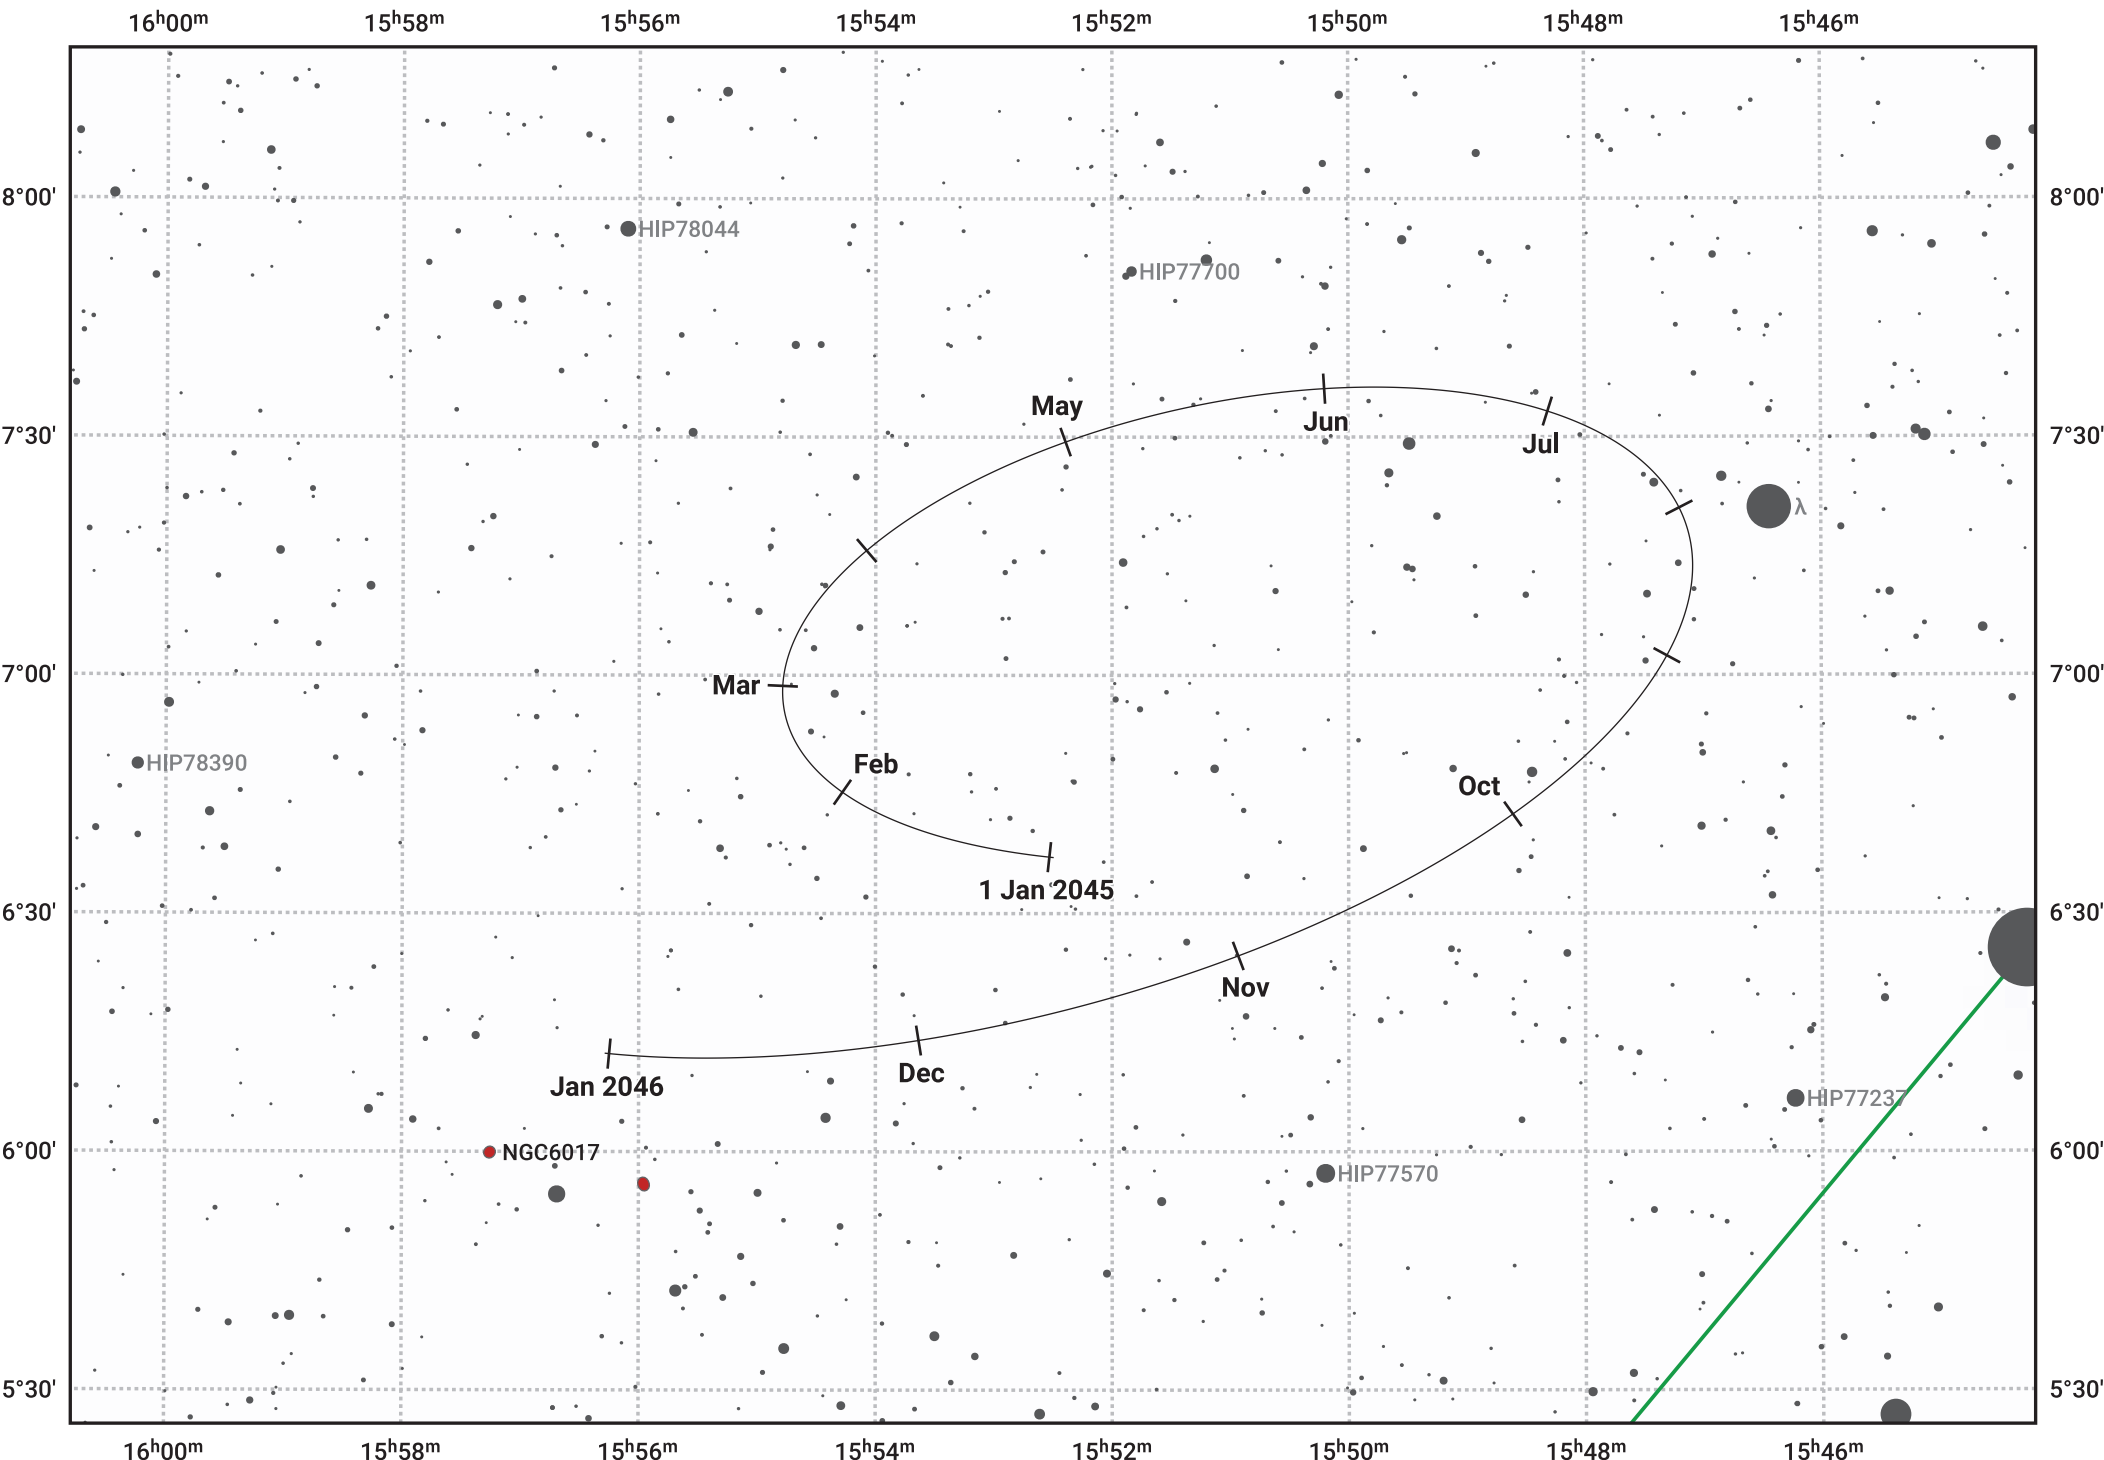

The path of Haumea in 2045

© Dominic Ford 2011–2024. Date markers placed at midnight UTC. Downloaded from <https://in-the-sky.org>

Ecliptic Plane

Date	Mag
2045 Jan 1	17.2
2045 Apr 1	17.1
2045 Jul 1	17.1
2045 Oct 1	17.1
2046 Jan 1	17.1