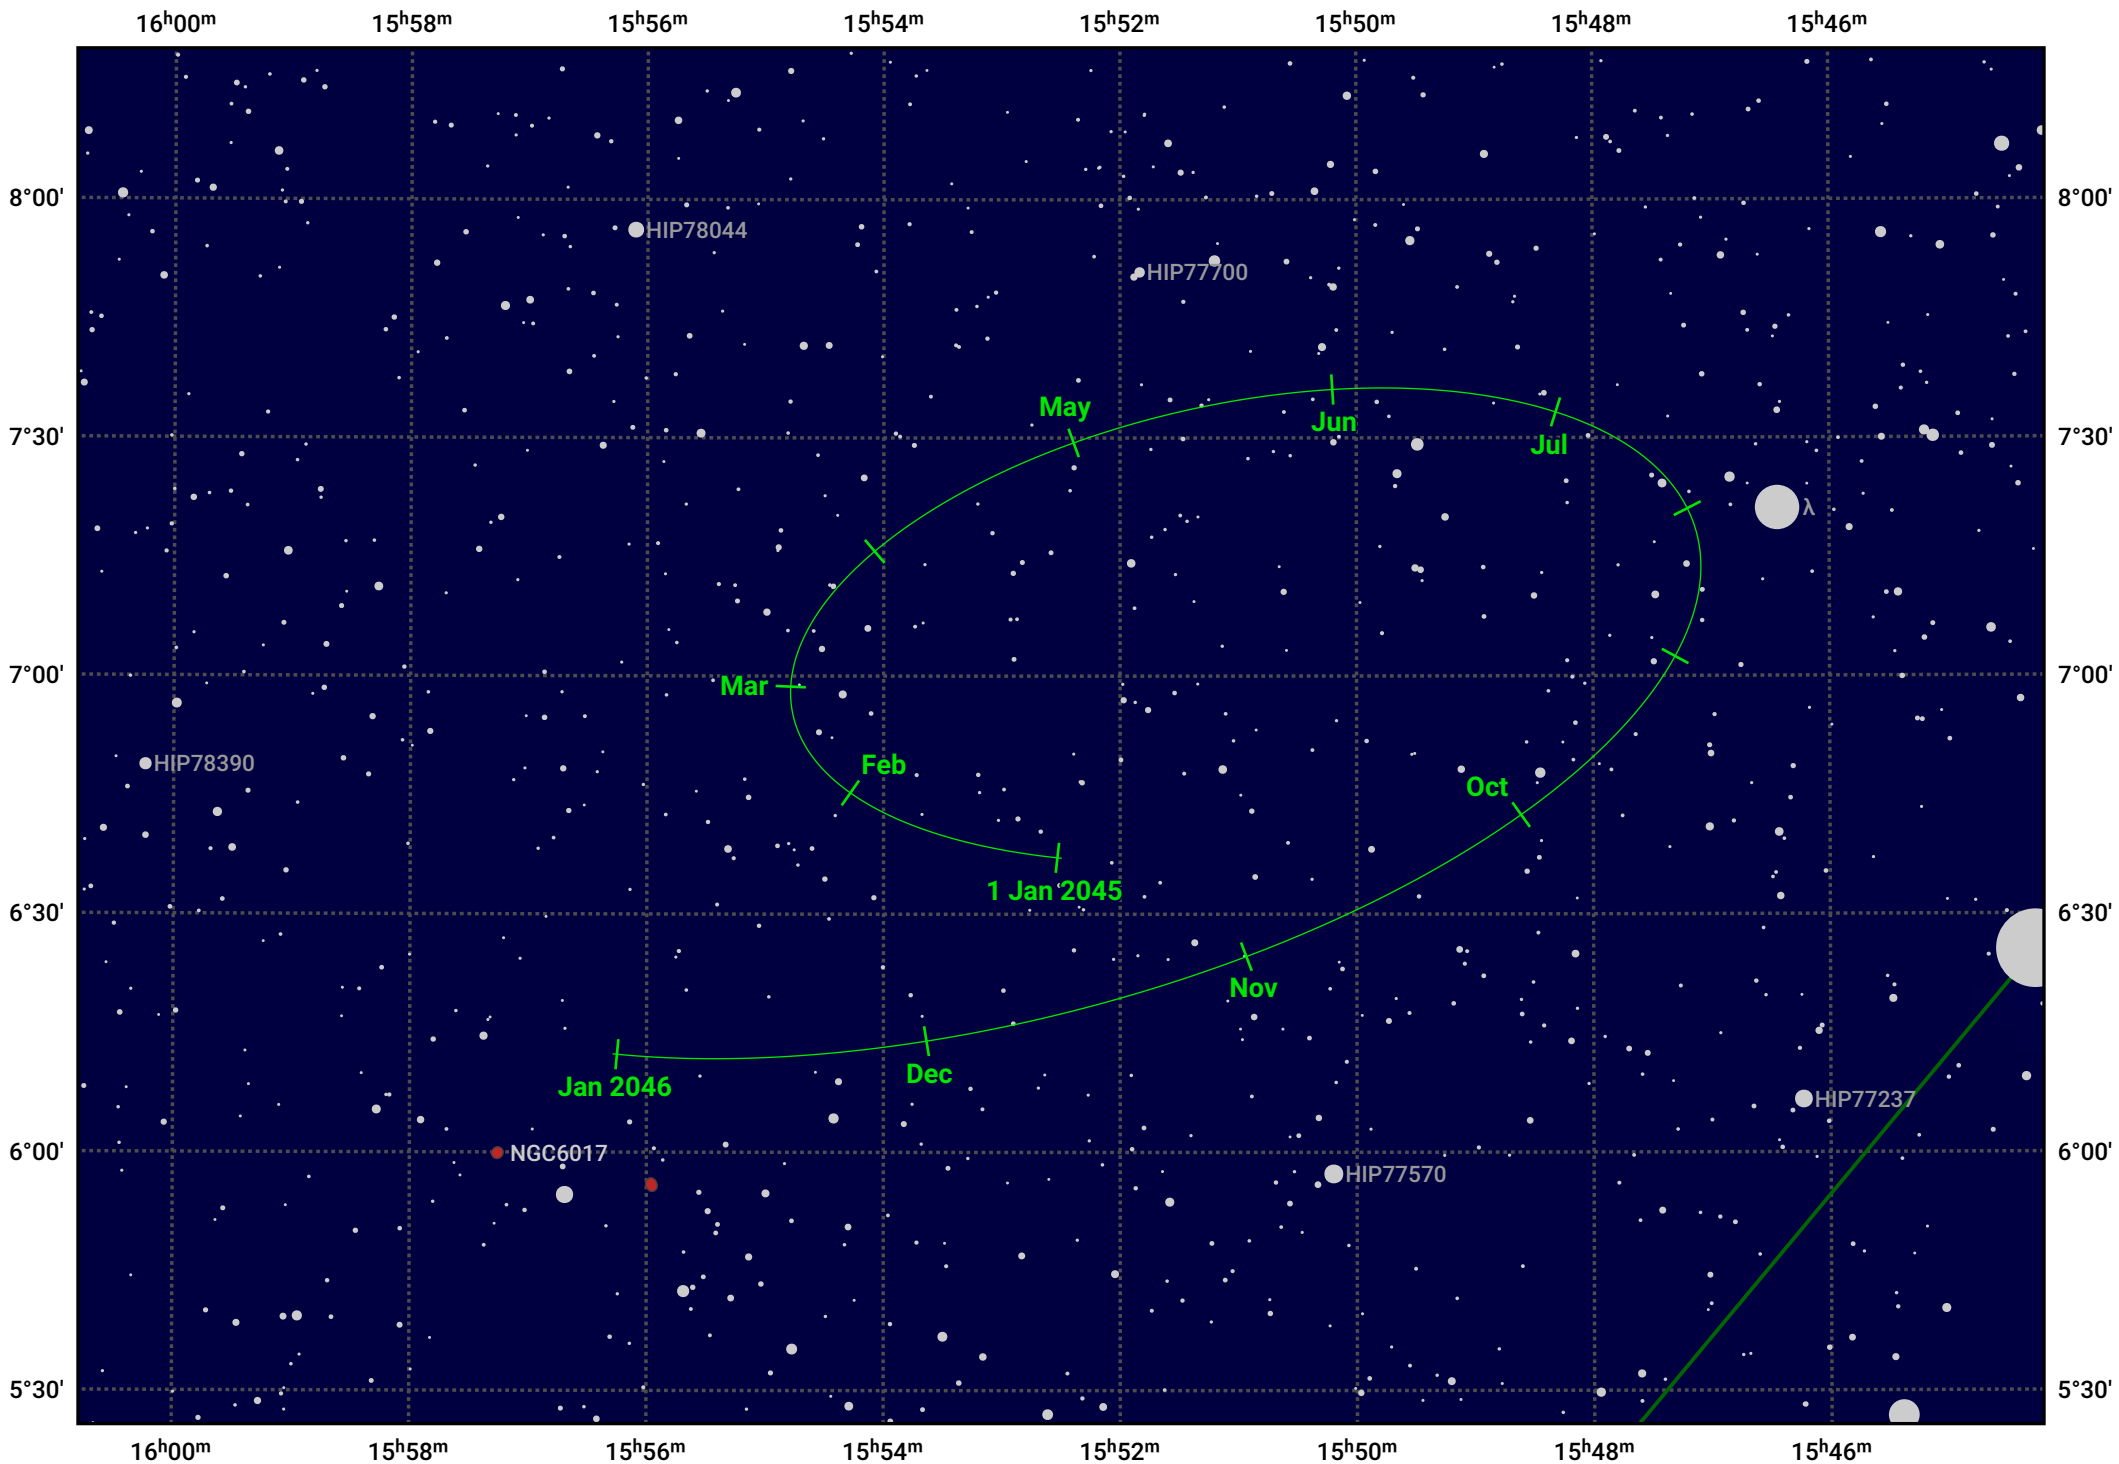

The path of Haumea in 2045

© Dominic Ford 2011–2024. Date markers placed at midnight UTC. Downloaded from <https://in-the-sky.org>

Magnitude scale:

— Ecliptic Plane

Date	Mag
2045 Jan 1	17.2
2045 Apr 1	17.1
2045 Jul 1	17.1
2045 Oct 1	17.1
2046 Jan 1	17.1