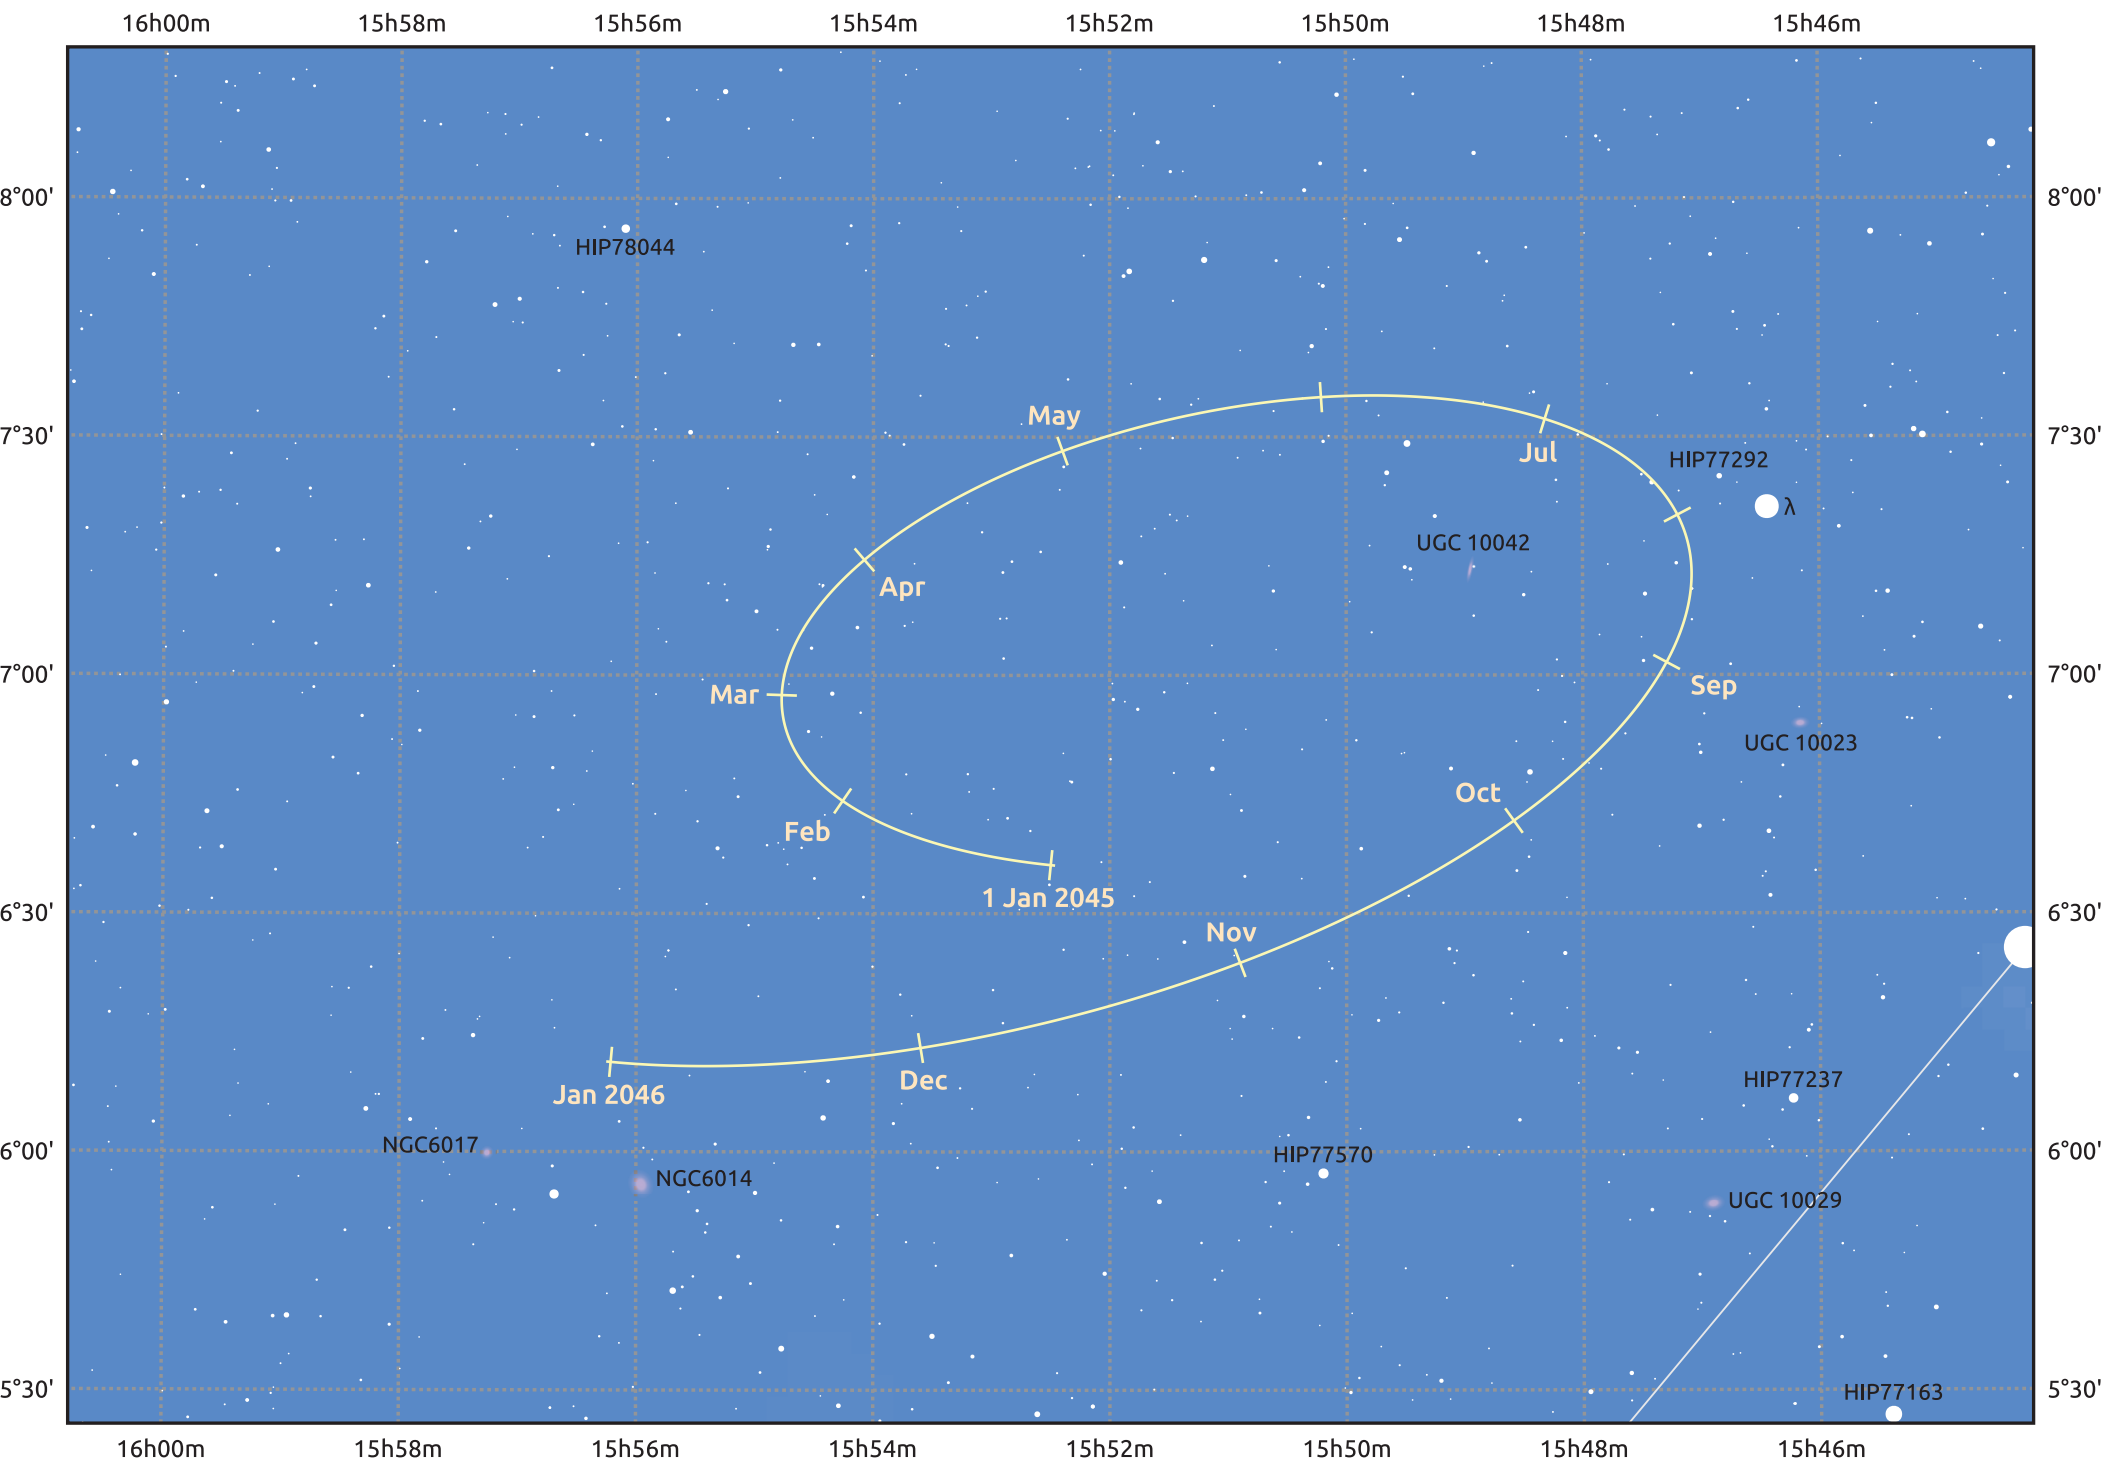

# The path of Haumea in 2045

© Dominic Ford 2011–2025. Date markers placed at midnight UTC. Downloaded from <https://in-the-sky.org>

Ecliptic Plane

Date	Mag
2045 Jan 1	17.1
2045 Apr 1	17.1
2045 Jul 1	17.1
2045 Oct 1	17.1
2046 Jan 1	17.1