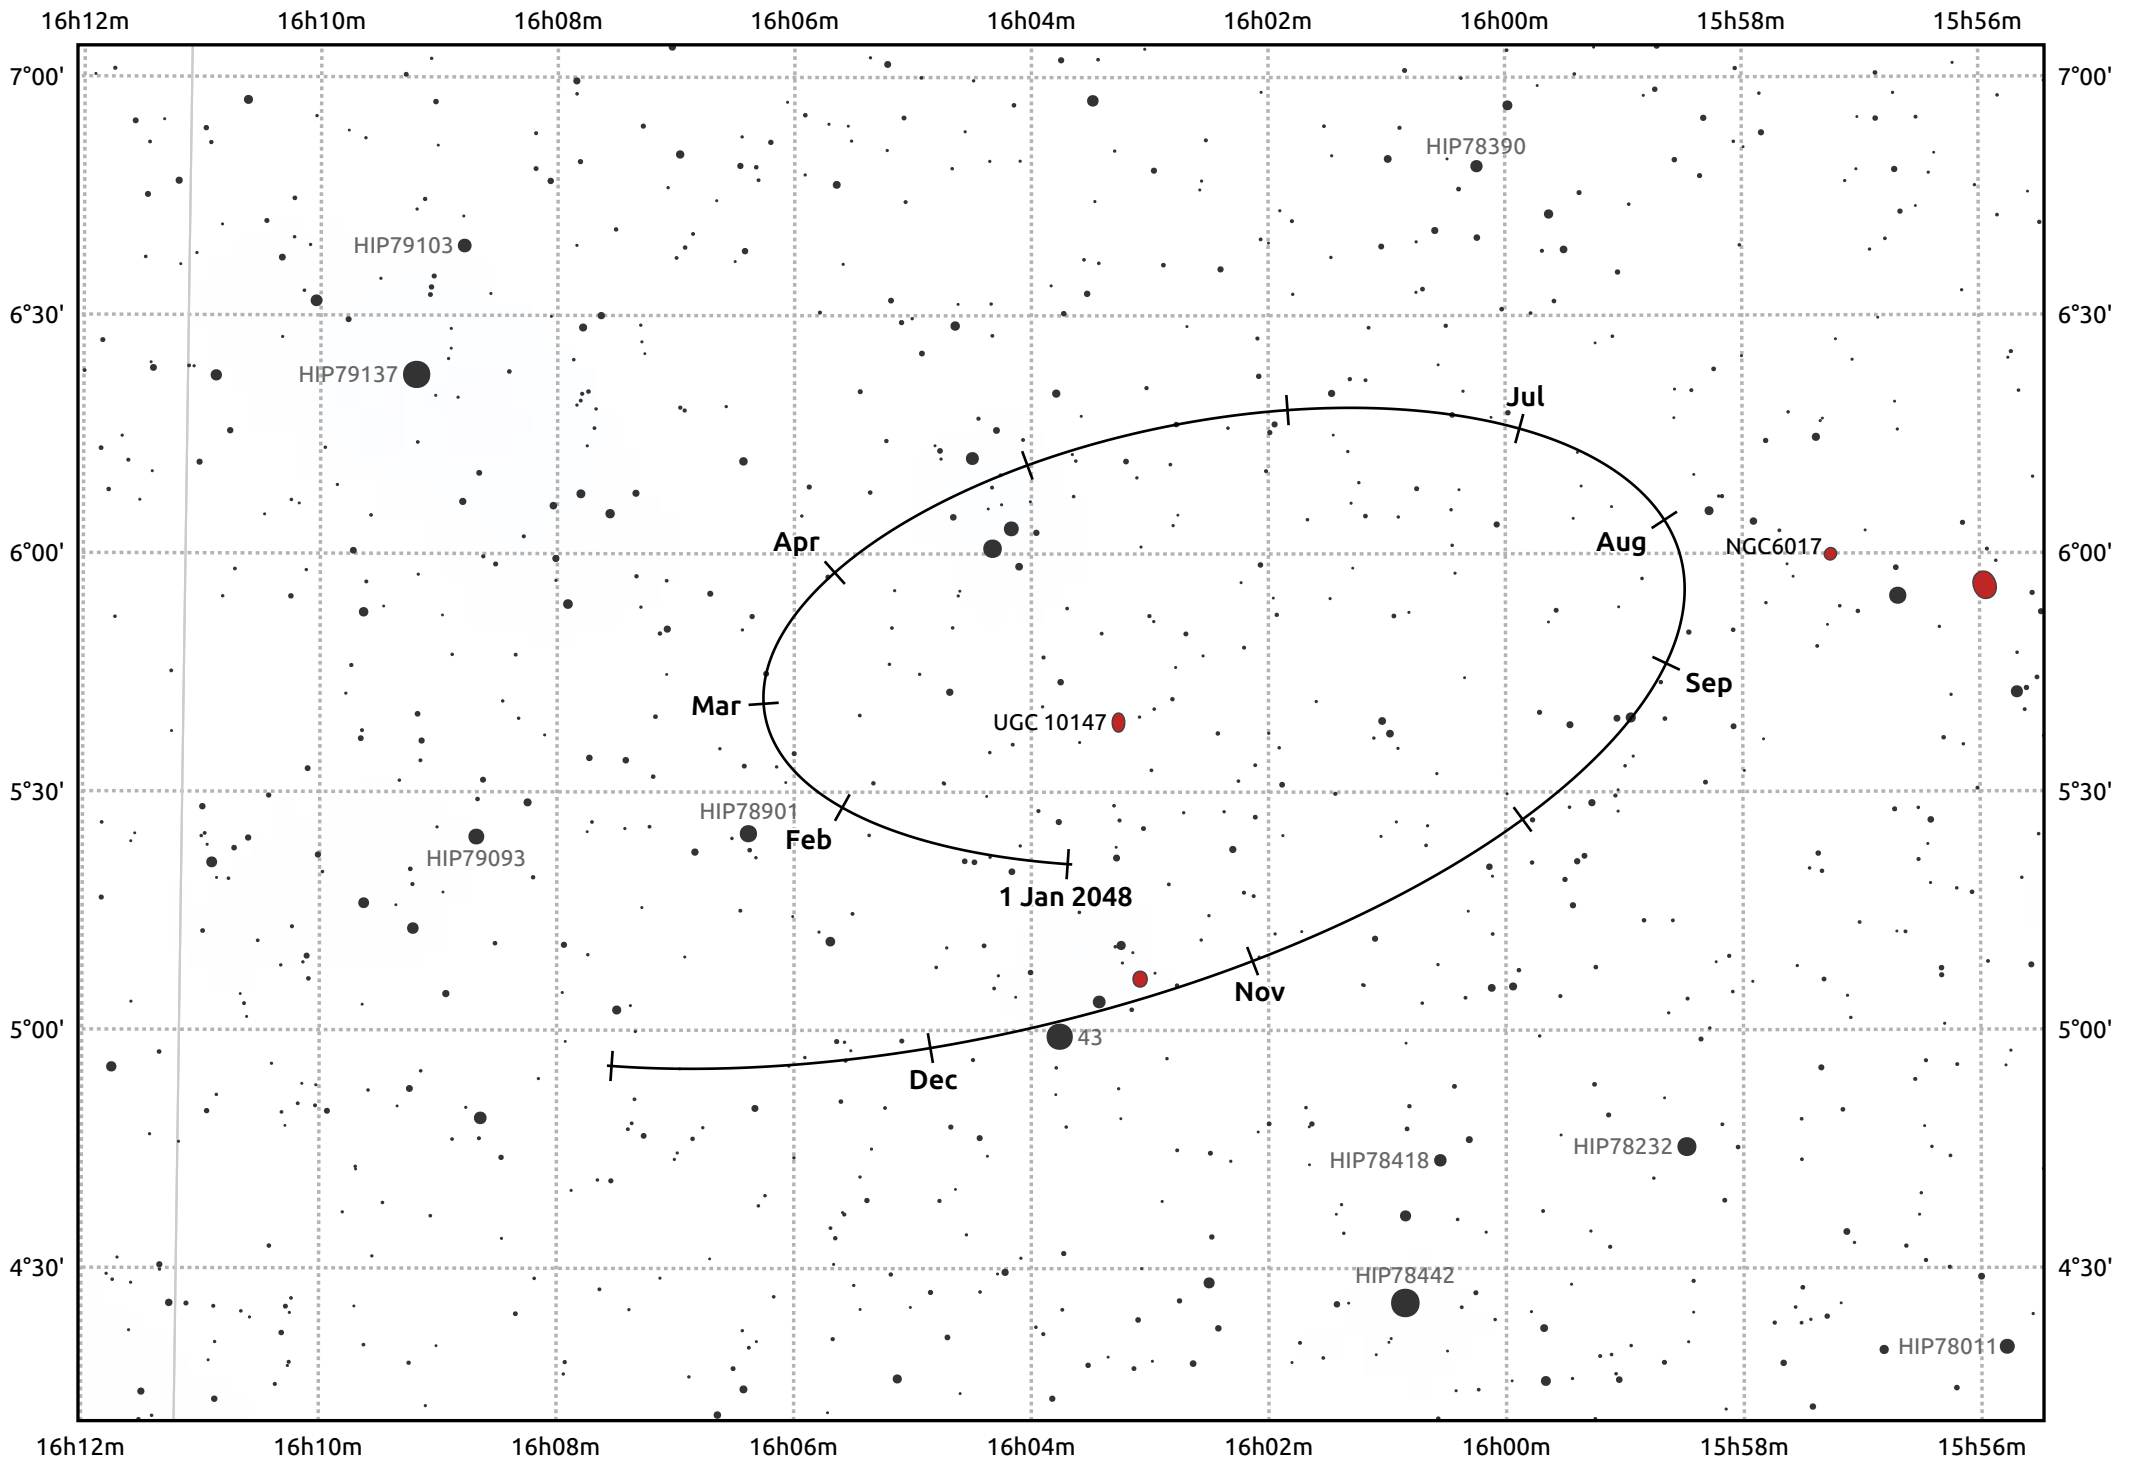

# The path of Haumea in 2048

© Dominic Ford 2011–2025. Date markers placed at midnight UTC. Downloaded from <https://in-the-sky.org>

Magnitude scale: ·13.0 ·12.0 ·11.0 ·10.0 ·9.0 ·8.0 ●7.0 ●6.0 ●5.0

— Ecliptic Plane

- Galaxy
- Bright nebula
- Open cluster
- Globular cluster
- Planetary nebula

Date	Mag
2048 Jan 1	17.1
2048 Apr 1	17.0
2048 Jul 1	17.0
2048 Oct 1	17.1
2049 Jan 1	17.1