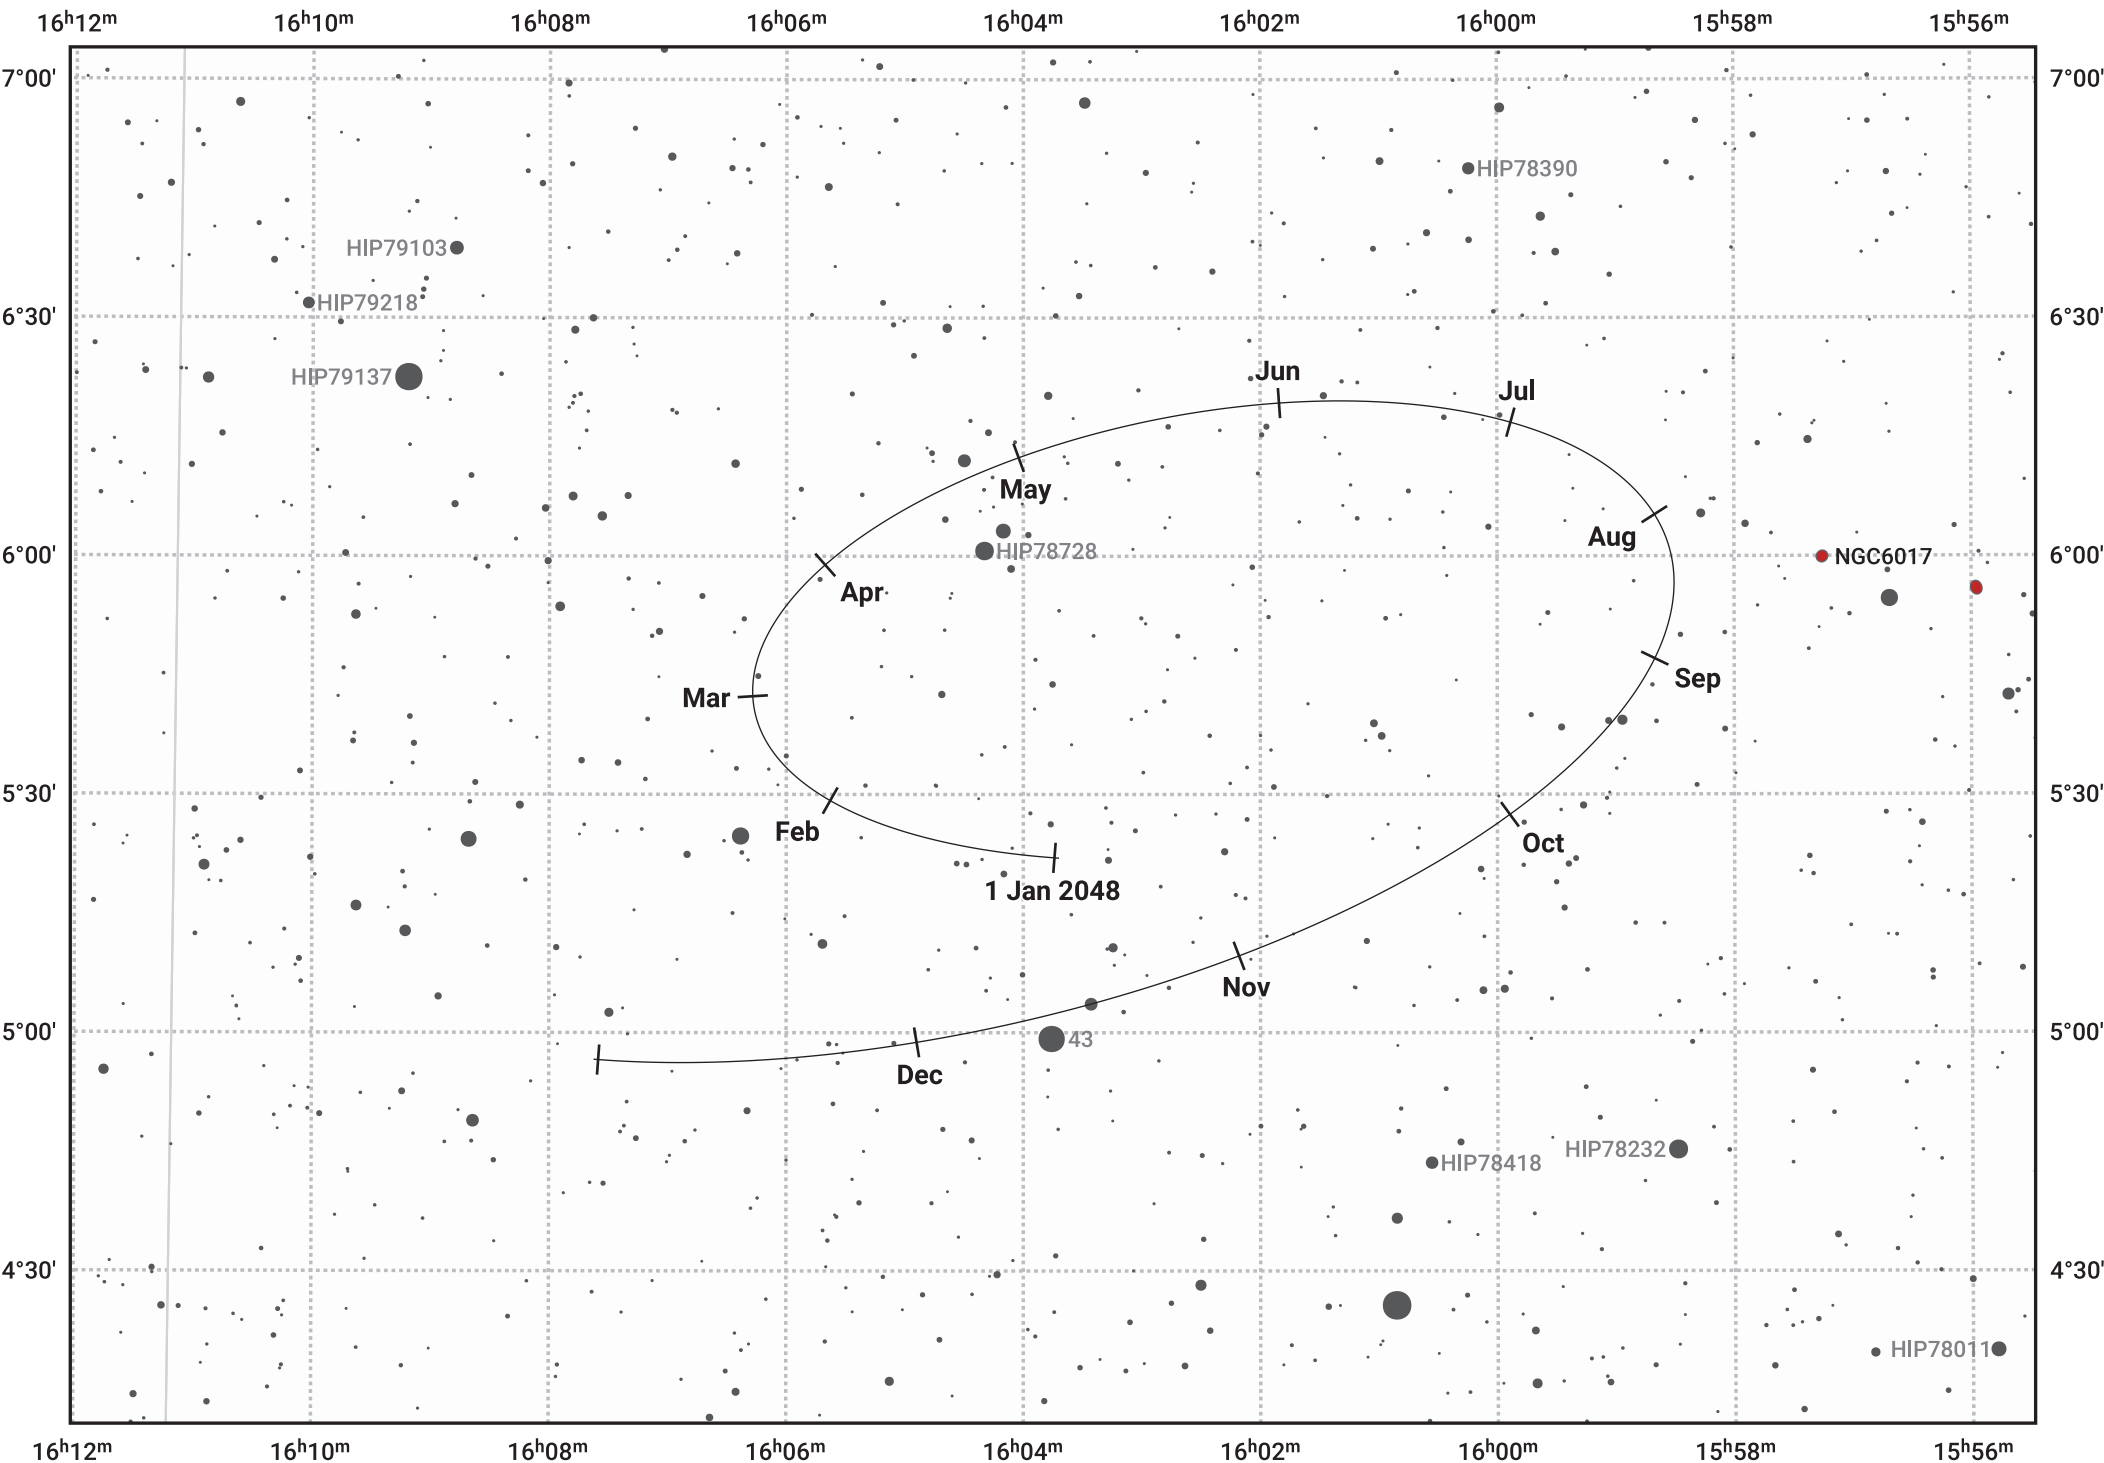

# The path of Haumea in 2048

© Dominic Ford 2011–2024. Date markers placed at midnight UTC. Downloaded from <https://in-the-sky.org>

Magnitude scale: · 13.0 · 12.0 · 11.0 · 10.0 · 9.0 · 8.0 · 7.0 · 6.0 · 5.0

— Ecliptic Plane

- Galaxy
- Bright nebula
- Open cluster
- ⊕ Globular cluster

Date	Mag
2048 Jan 1	17.1
2048 Apr 1	17.1
2048 Jul 1	17.0
2048 Oct 1	17.1
2049 Jan 1	17.1