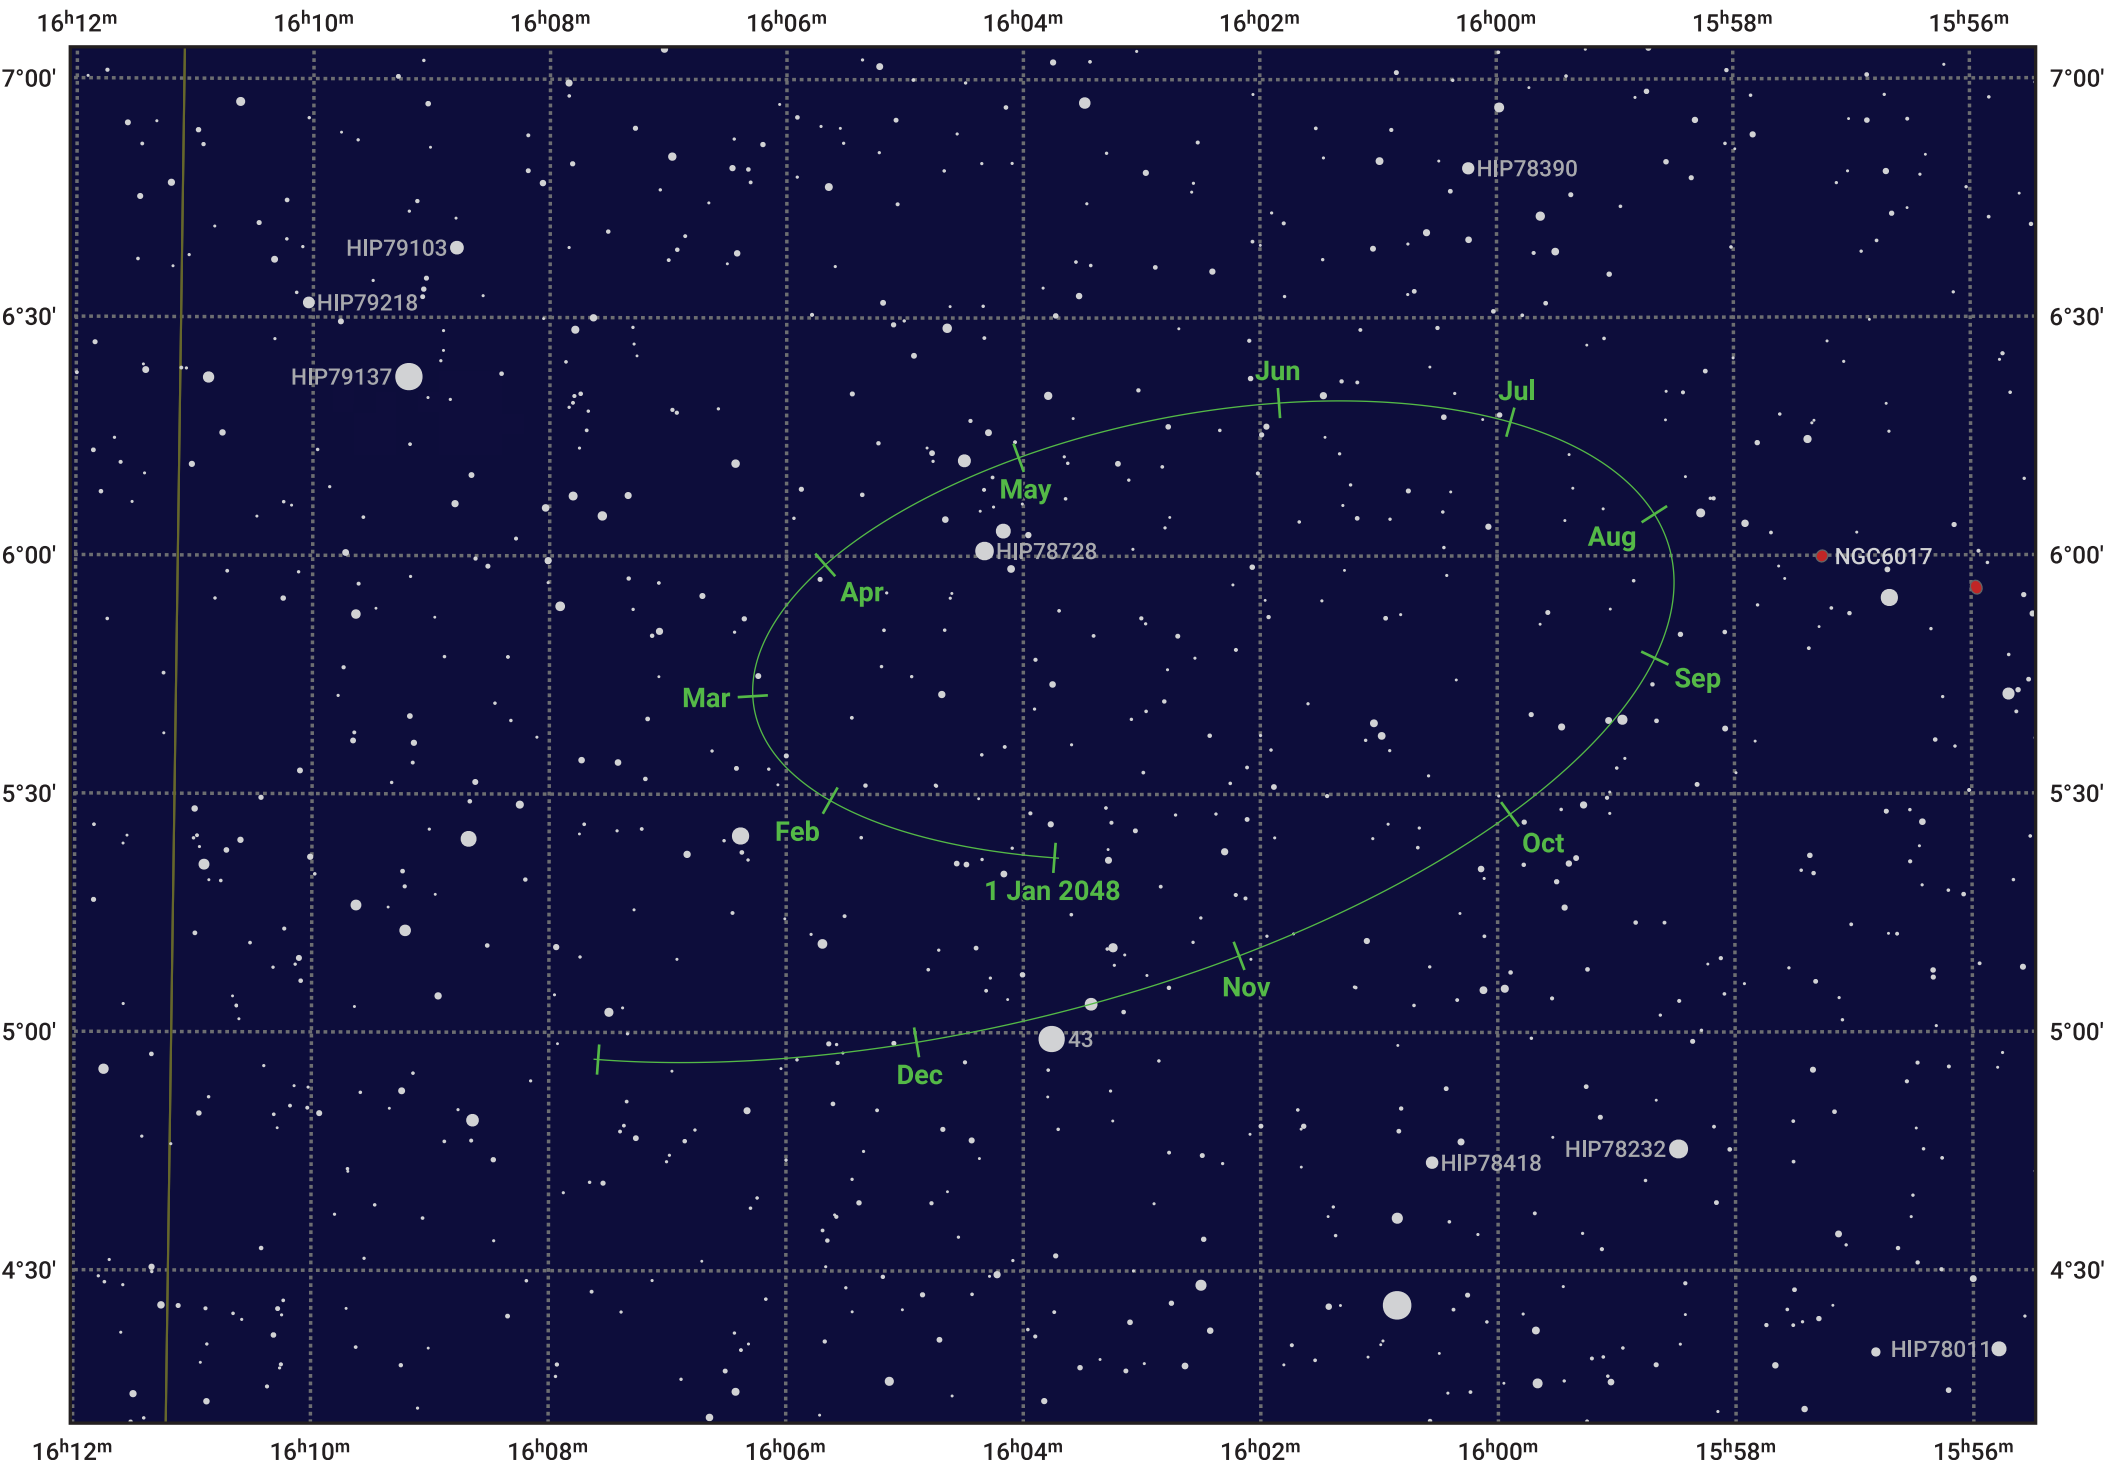

# The path of Haumea in 2048

© Dominic Ford 2011–2024. Date markers placed at midnight UTC. Downloaded from <https://in-the-sky.org>

Magnitude scale: 13.0 12.0 11.0 10.0 9.0 8.0 7.0 6.0 5.0

— Ecliptic Plane

- Galaxy
- Bright nebula
- Open cluster
- ⊕ Globular cluster

Date	Mag
2048 Jan 1	17.1
2048 Apr 1	17.1
2048 Jul 1	17.0
2048 Oct 1	17.1
2049 Jan 1	17.1