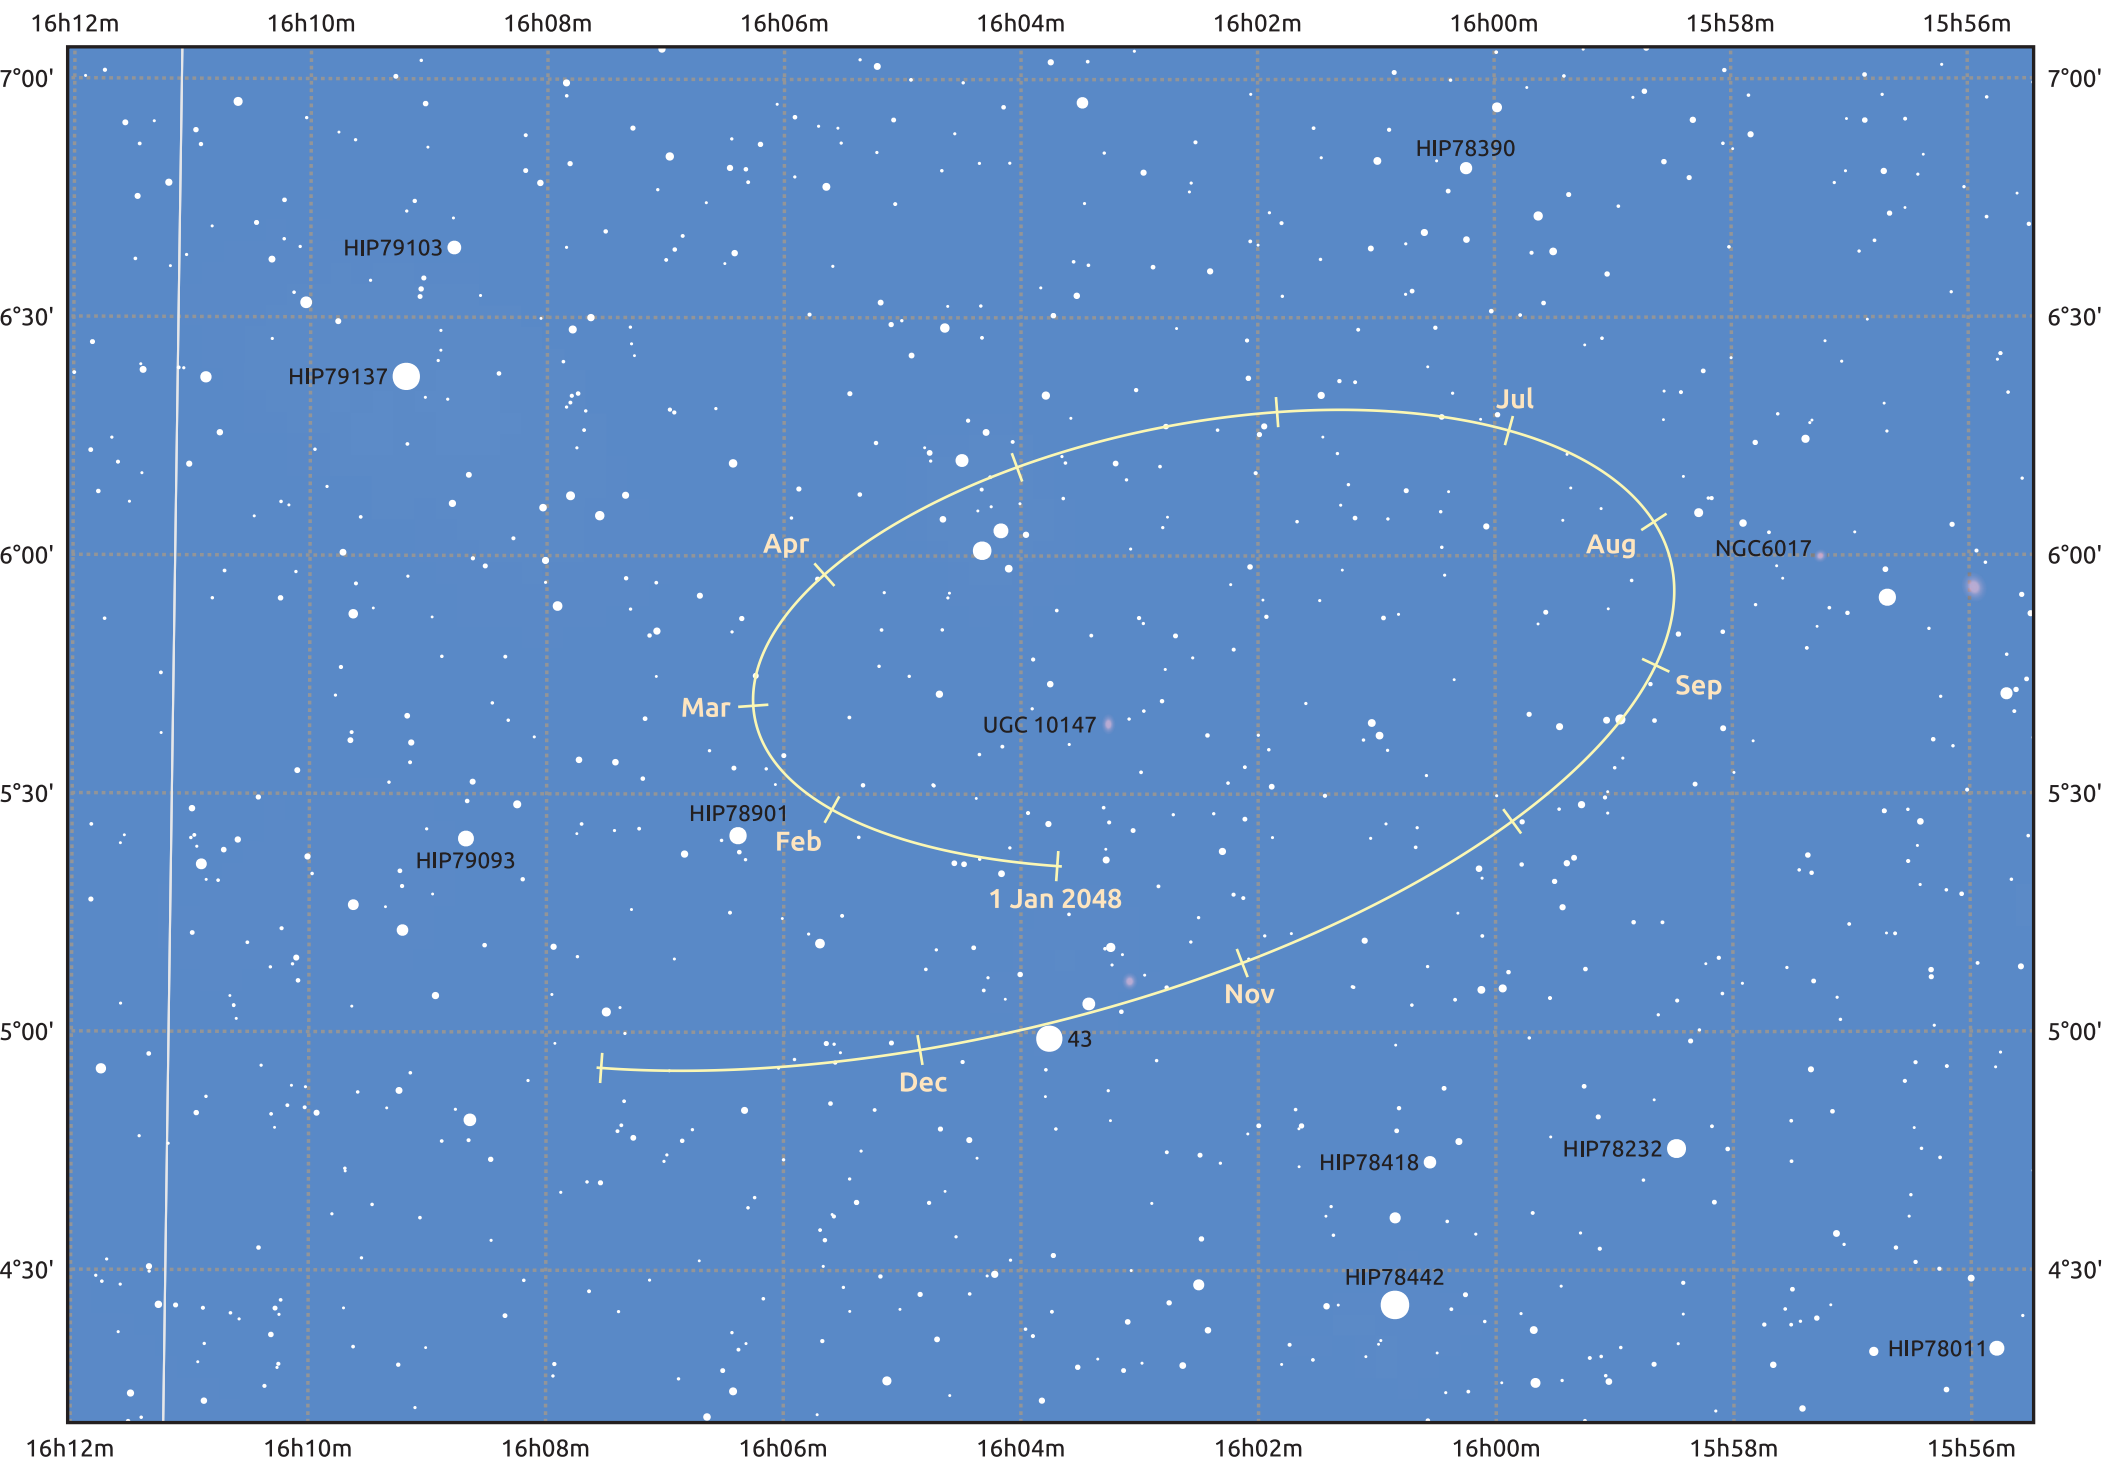

# The path of Haumea in 2048

© Dominic Ford 2011–2025. Date markers placed at midnight UTC. Downloaded from <https://in-the-sky.org>

Magnitude scale: ·13.0 ·12.0 ·11.0 ·10.0 ·9.0 ·8.0 ●7.0 ●6.0 ●5.0

— Ecliptic Plane

Galaxy Bright nebula Open cluster Globular cluster Planetary nebula

Date	Mag
2048 Jan 1	17.1
2048 Apr 1	17.0
2048 Jul 1	17.0
2048 Oct 1	17.1
2049 Jan 1	17.1