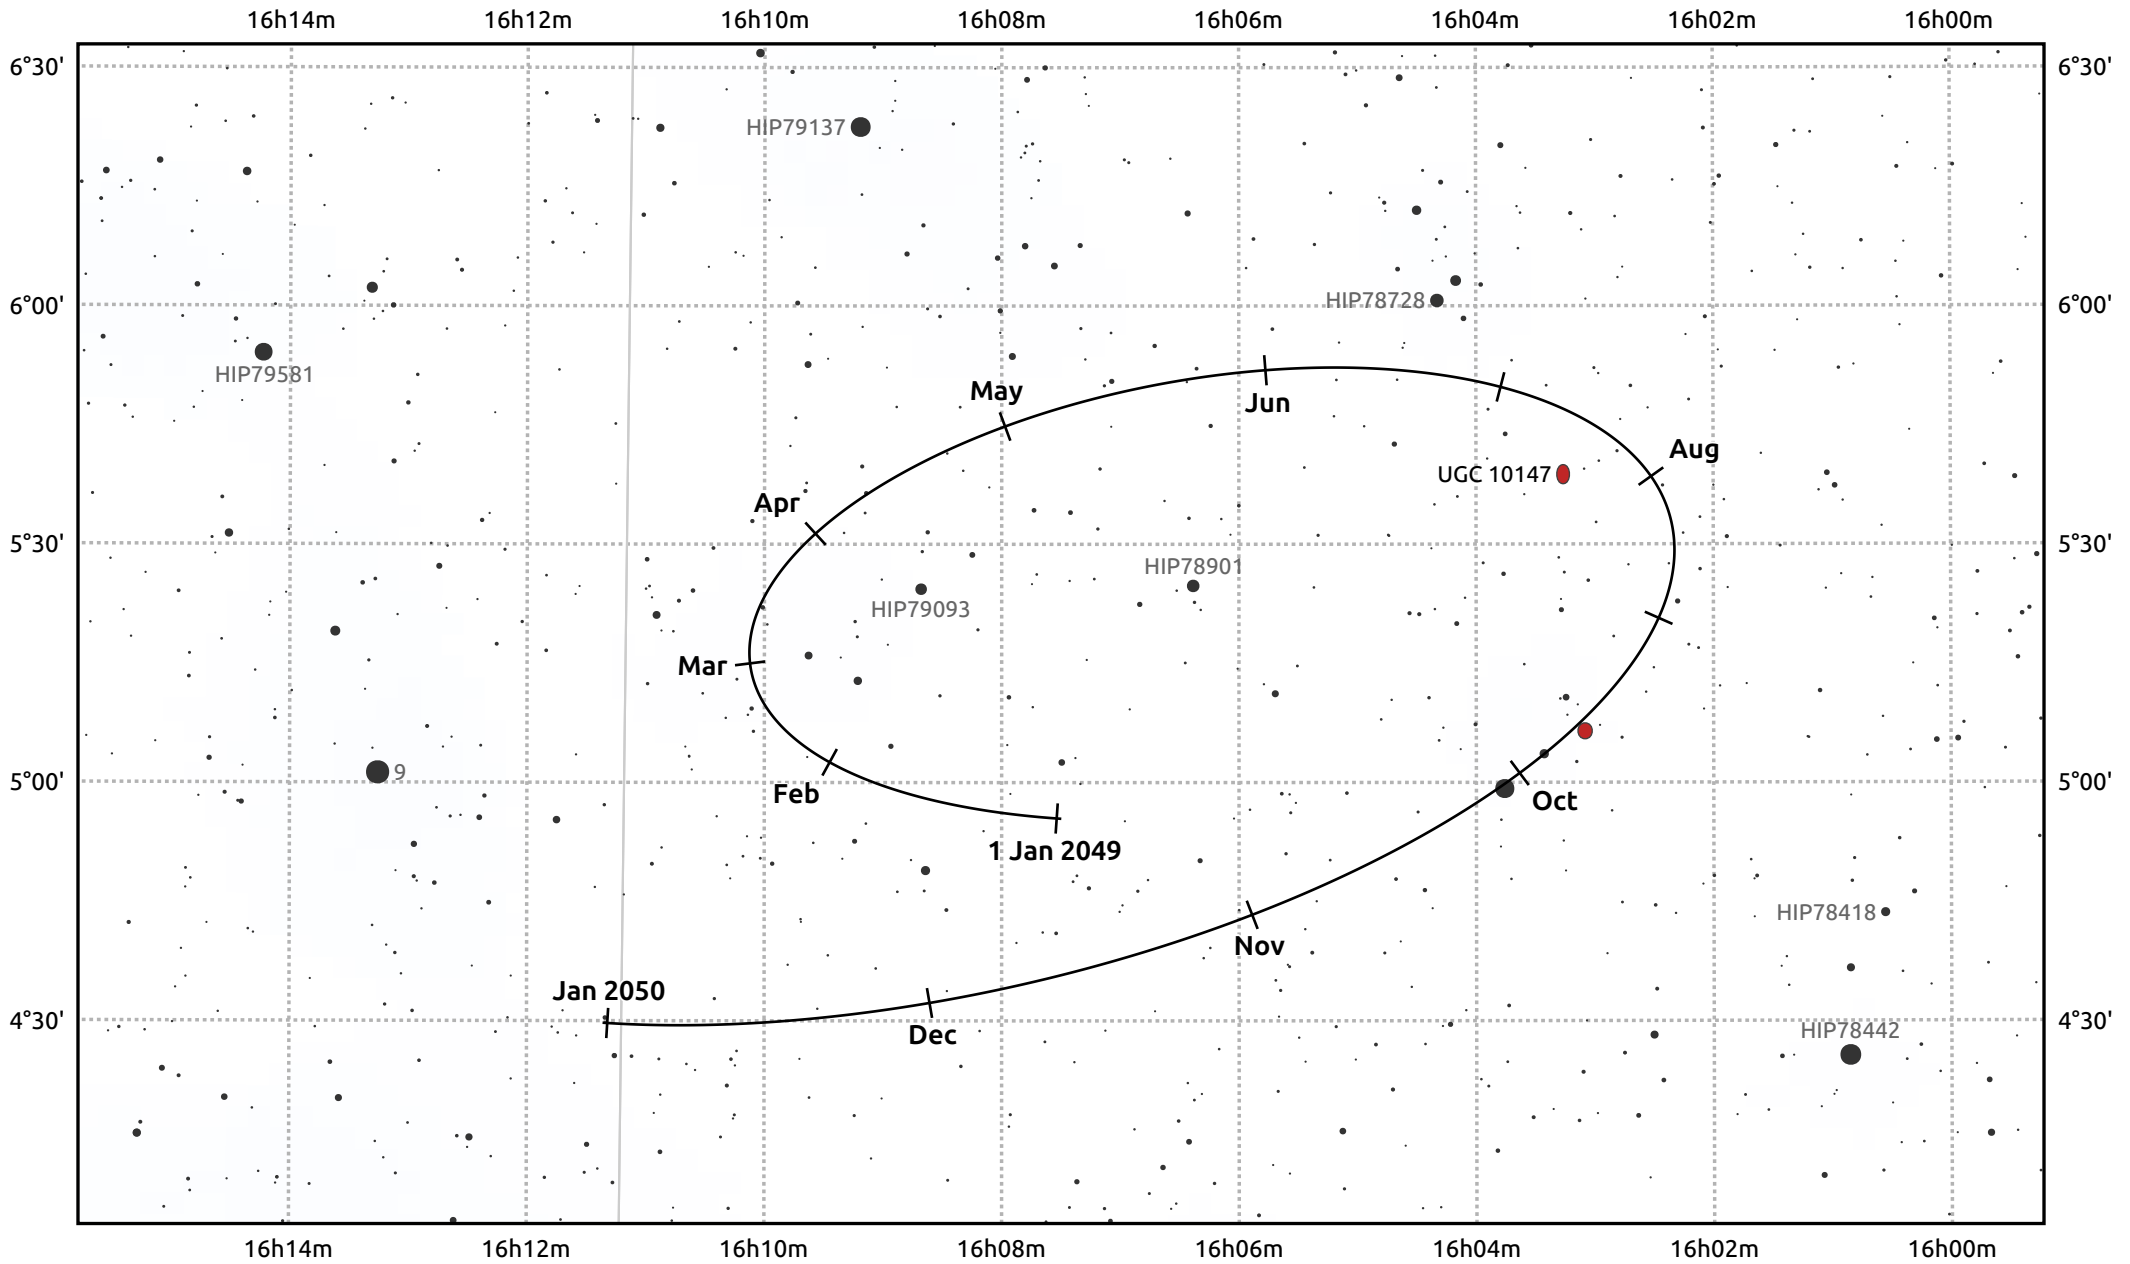

# The path of Haumea in 2049

© Dominic Ford 2011–2025. Date markers placed at midnight UTC. Downloaded from <https://in-the-sky.org>

Magnitude scale: 13.0 12.0 11.0 10.0 9.0 8.0 7.0 6.0 5.0

— Ecliptic Plane

- Galaxy
- Bright nebula
- Open cluster
- ⊕ Globular cluster
- ⊕ Planetary nebula

Date	Mag
2049 Jan 1	17.1
2049 Apr 1	17.0
2049 Jul 1	17.0
2049 Oct 1	17.1
2050 Jan 1	17.0