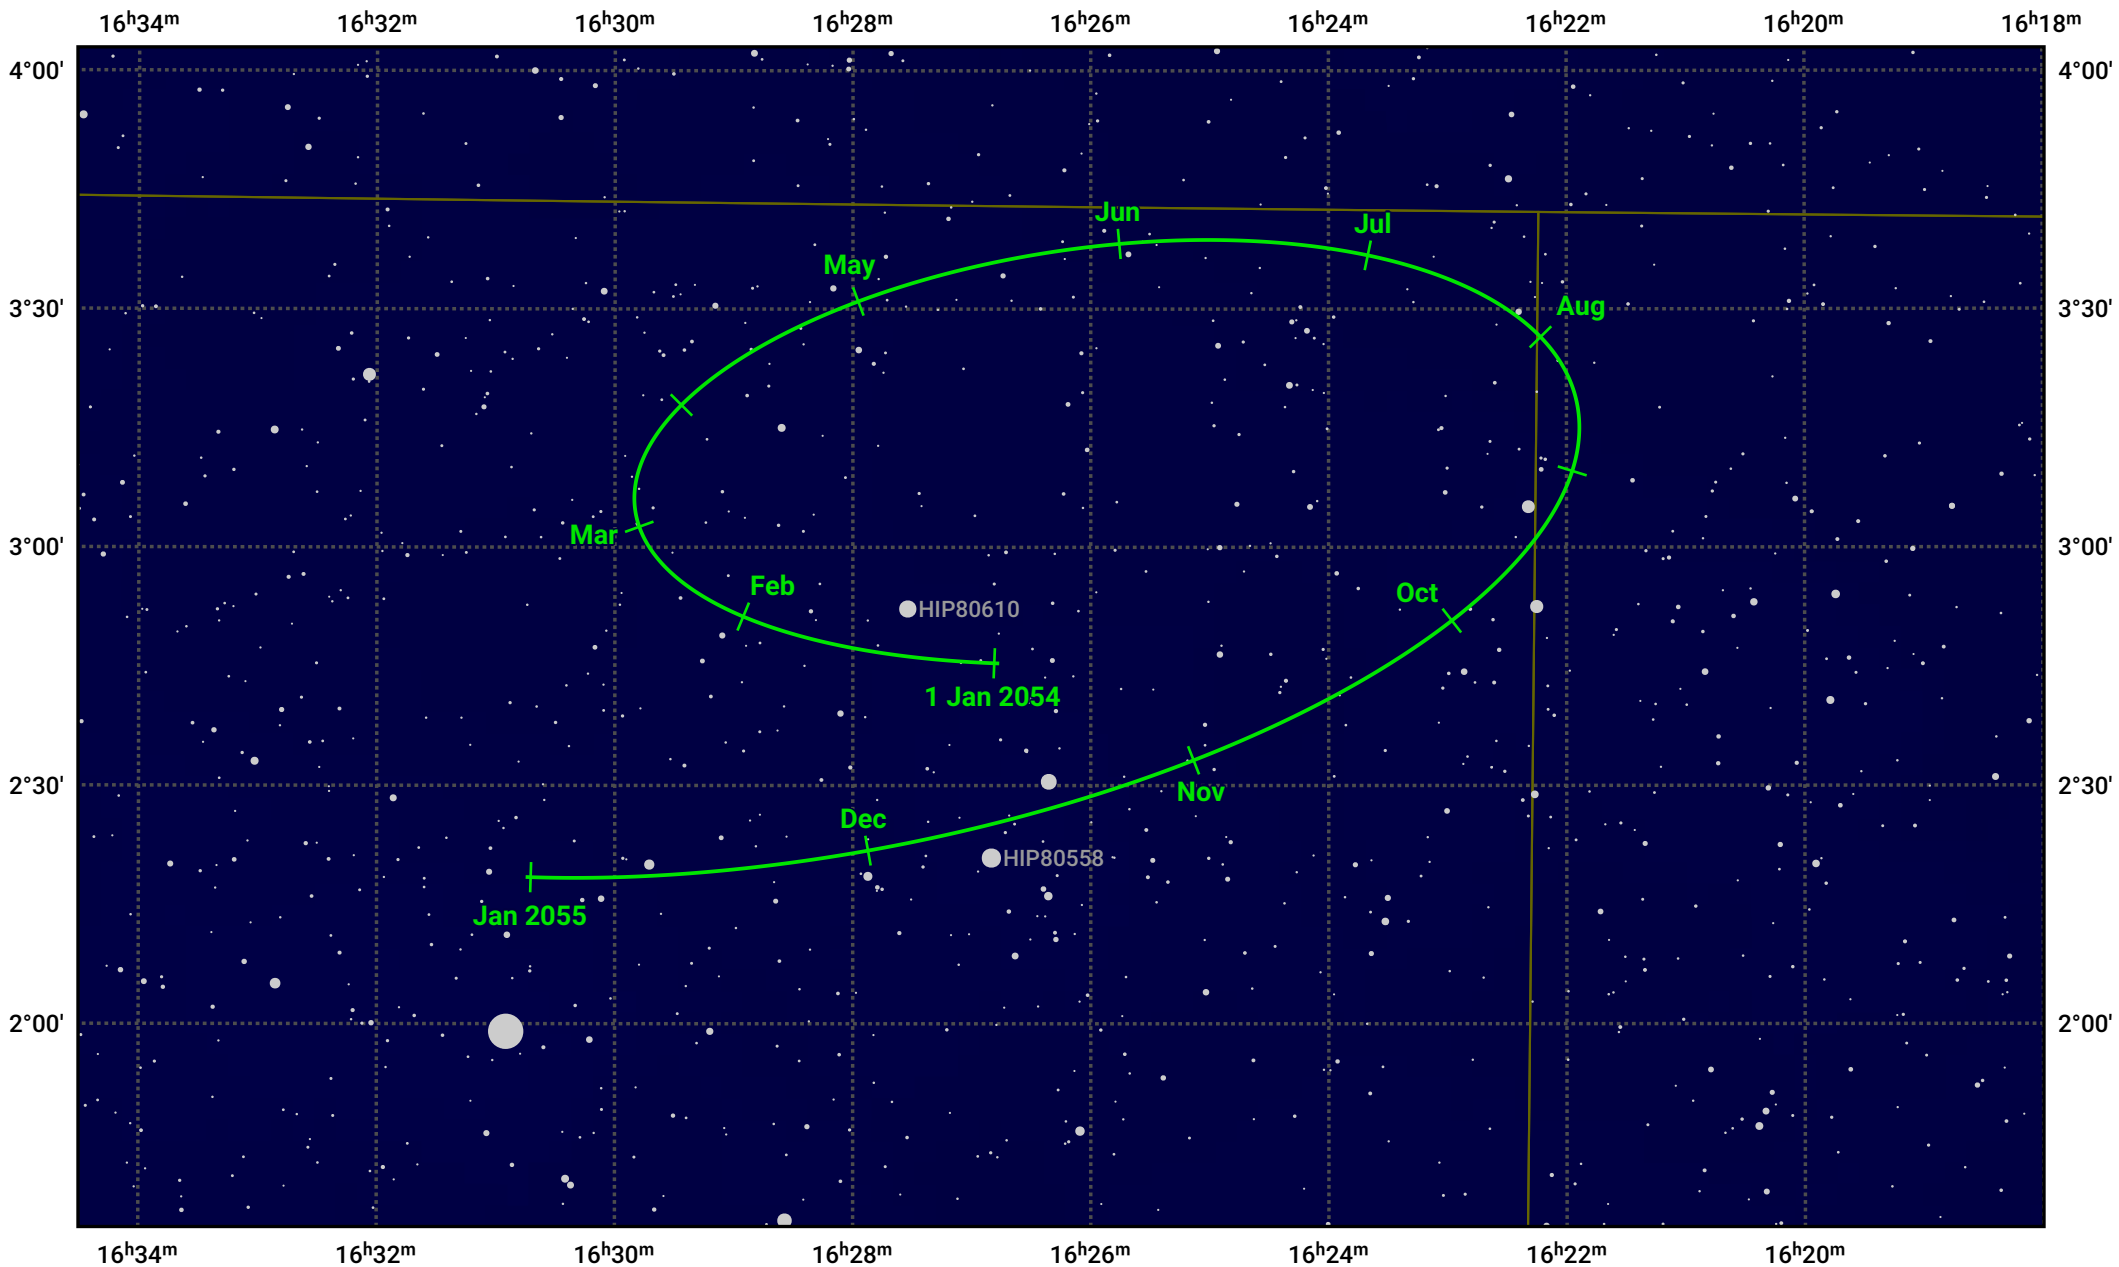

The path of Haumea in 2054

© Dominic Ford 2011–2024. Date markers placed at midnight UTC. Downloaded from <https://in-the-sky.org>

Magnitude scale: 13.0 12.0 11.0 10.0 9.0 8.0 7.0 6.0 5.0 4.0

— Ecliptic Plane

- Galaxy
- Bright nebula
- Open cluster
- ⊕ Globular cluster

Date	Mag
2054 Jan 1	17.0
2054 Apr 1	17.0
2054 Jul 1	16.9
2054 Oct 1	17.0
2055 Jan 1	17.0