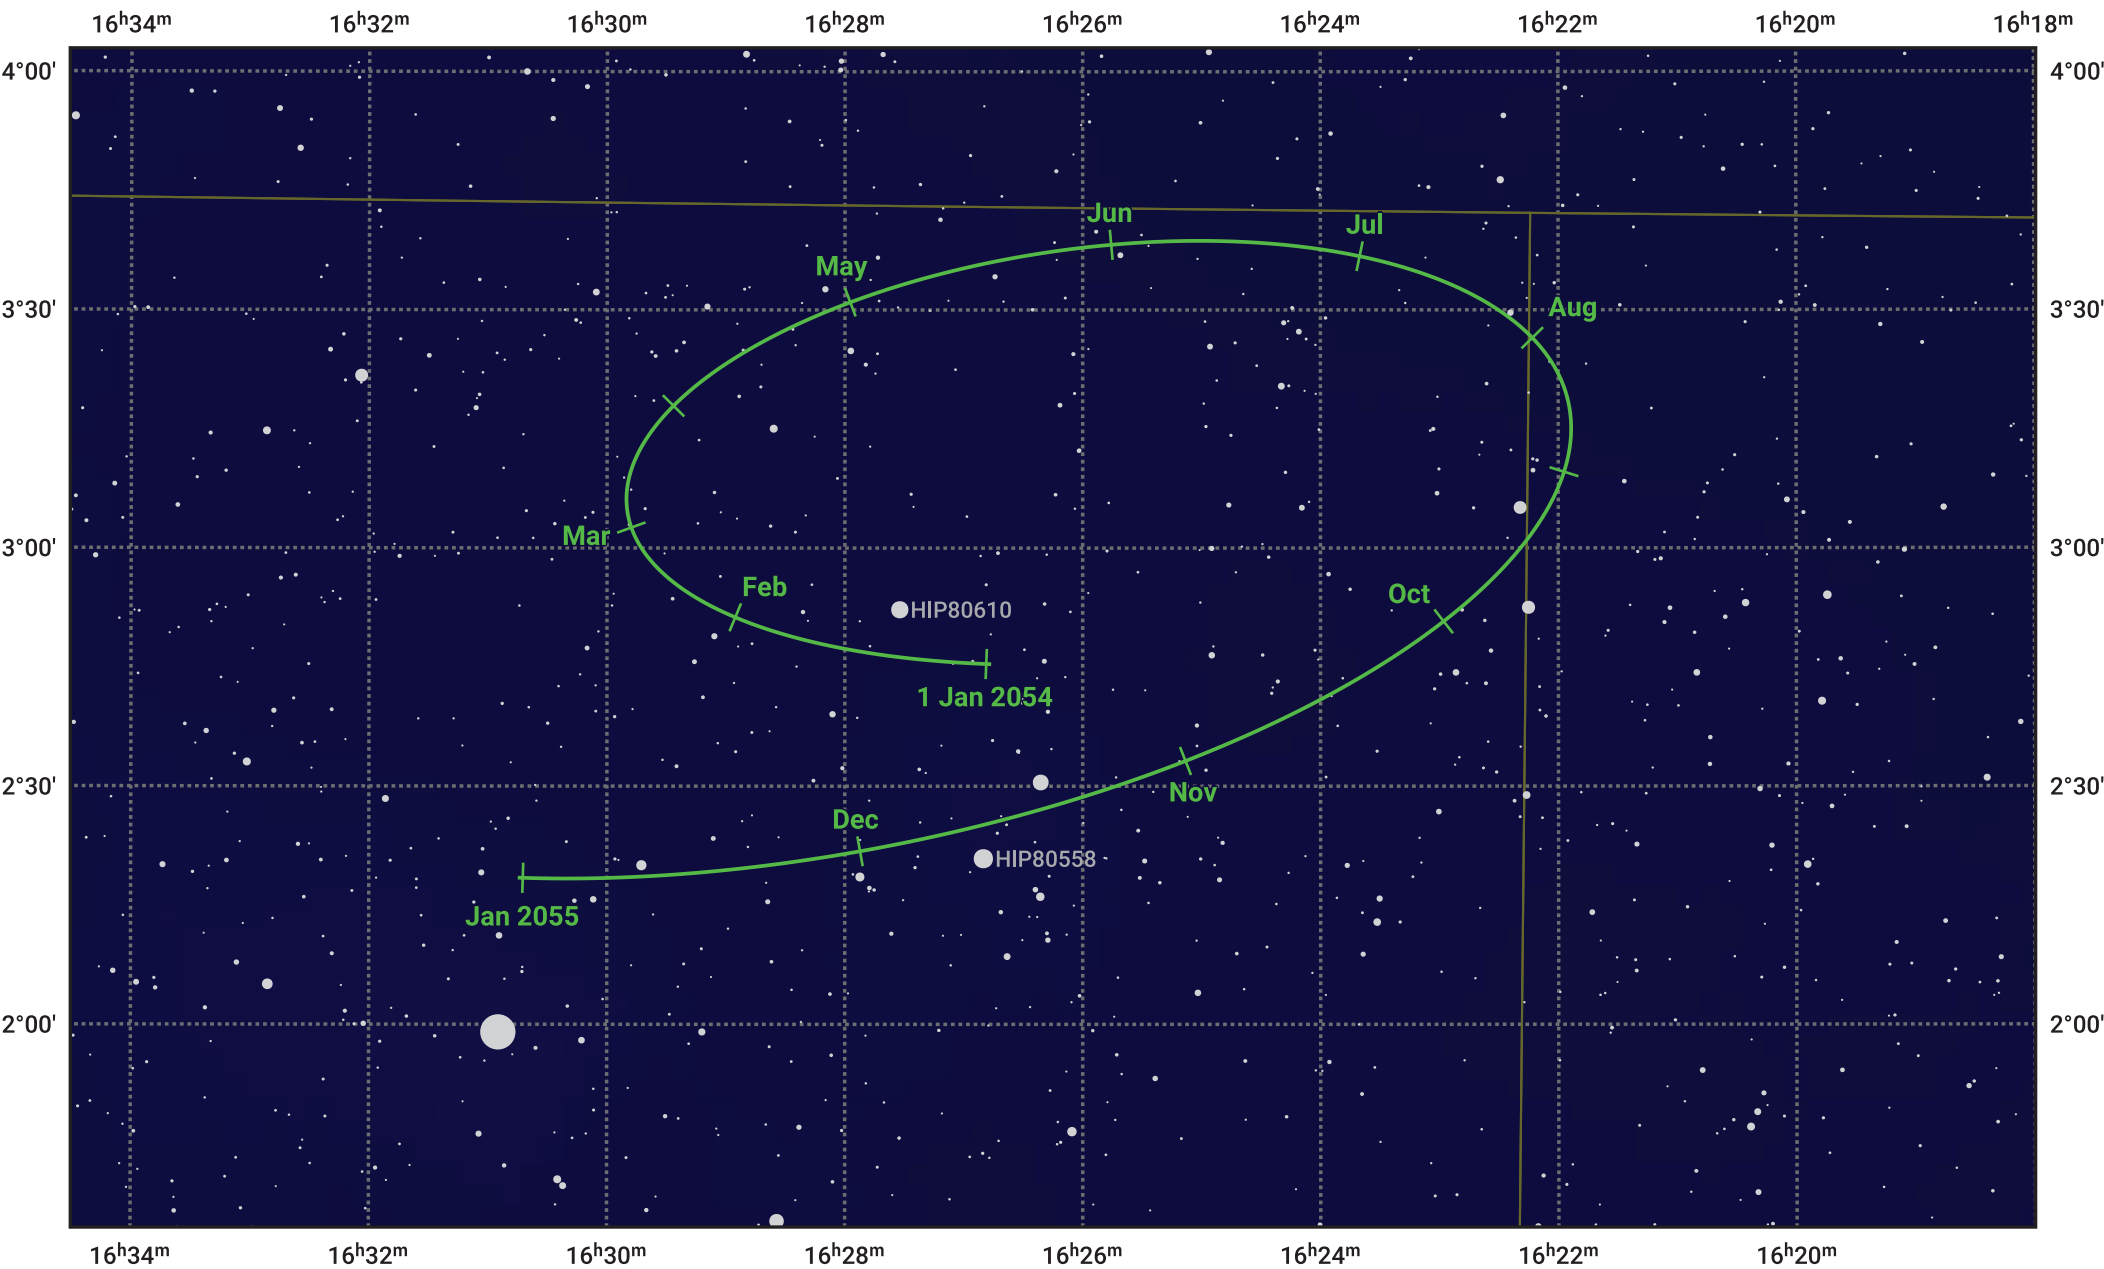

The path of Haumea in 2054

© Dominic Ford 2011–2024. Date markers placed at midnight UTC. Downloaded from <https://in-the-sky.org>

Magnitude scale: 13.0 12.0 11.0 10.0 9.0 8.0 7.0 6.0 5.0 4.0

— Ecliptic Plane

- Galaxy
- Bright nebula
- Open cluster
- ⊕ Globular cluster

Date	Mag
2054 Jan 1	17.0
2054 Apr 1	17.0
2054 Jul 1	16.9
2054 Oct 1	17.0
2055 Jan 1	17.0