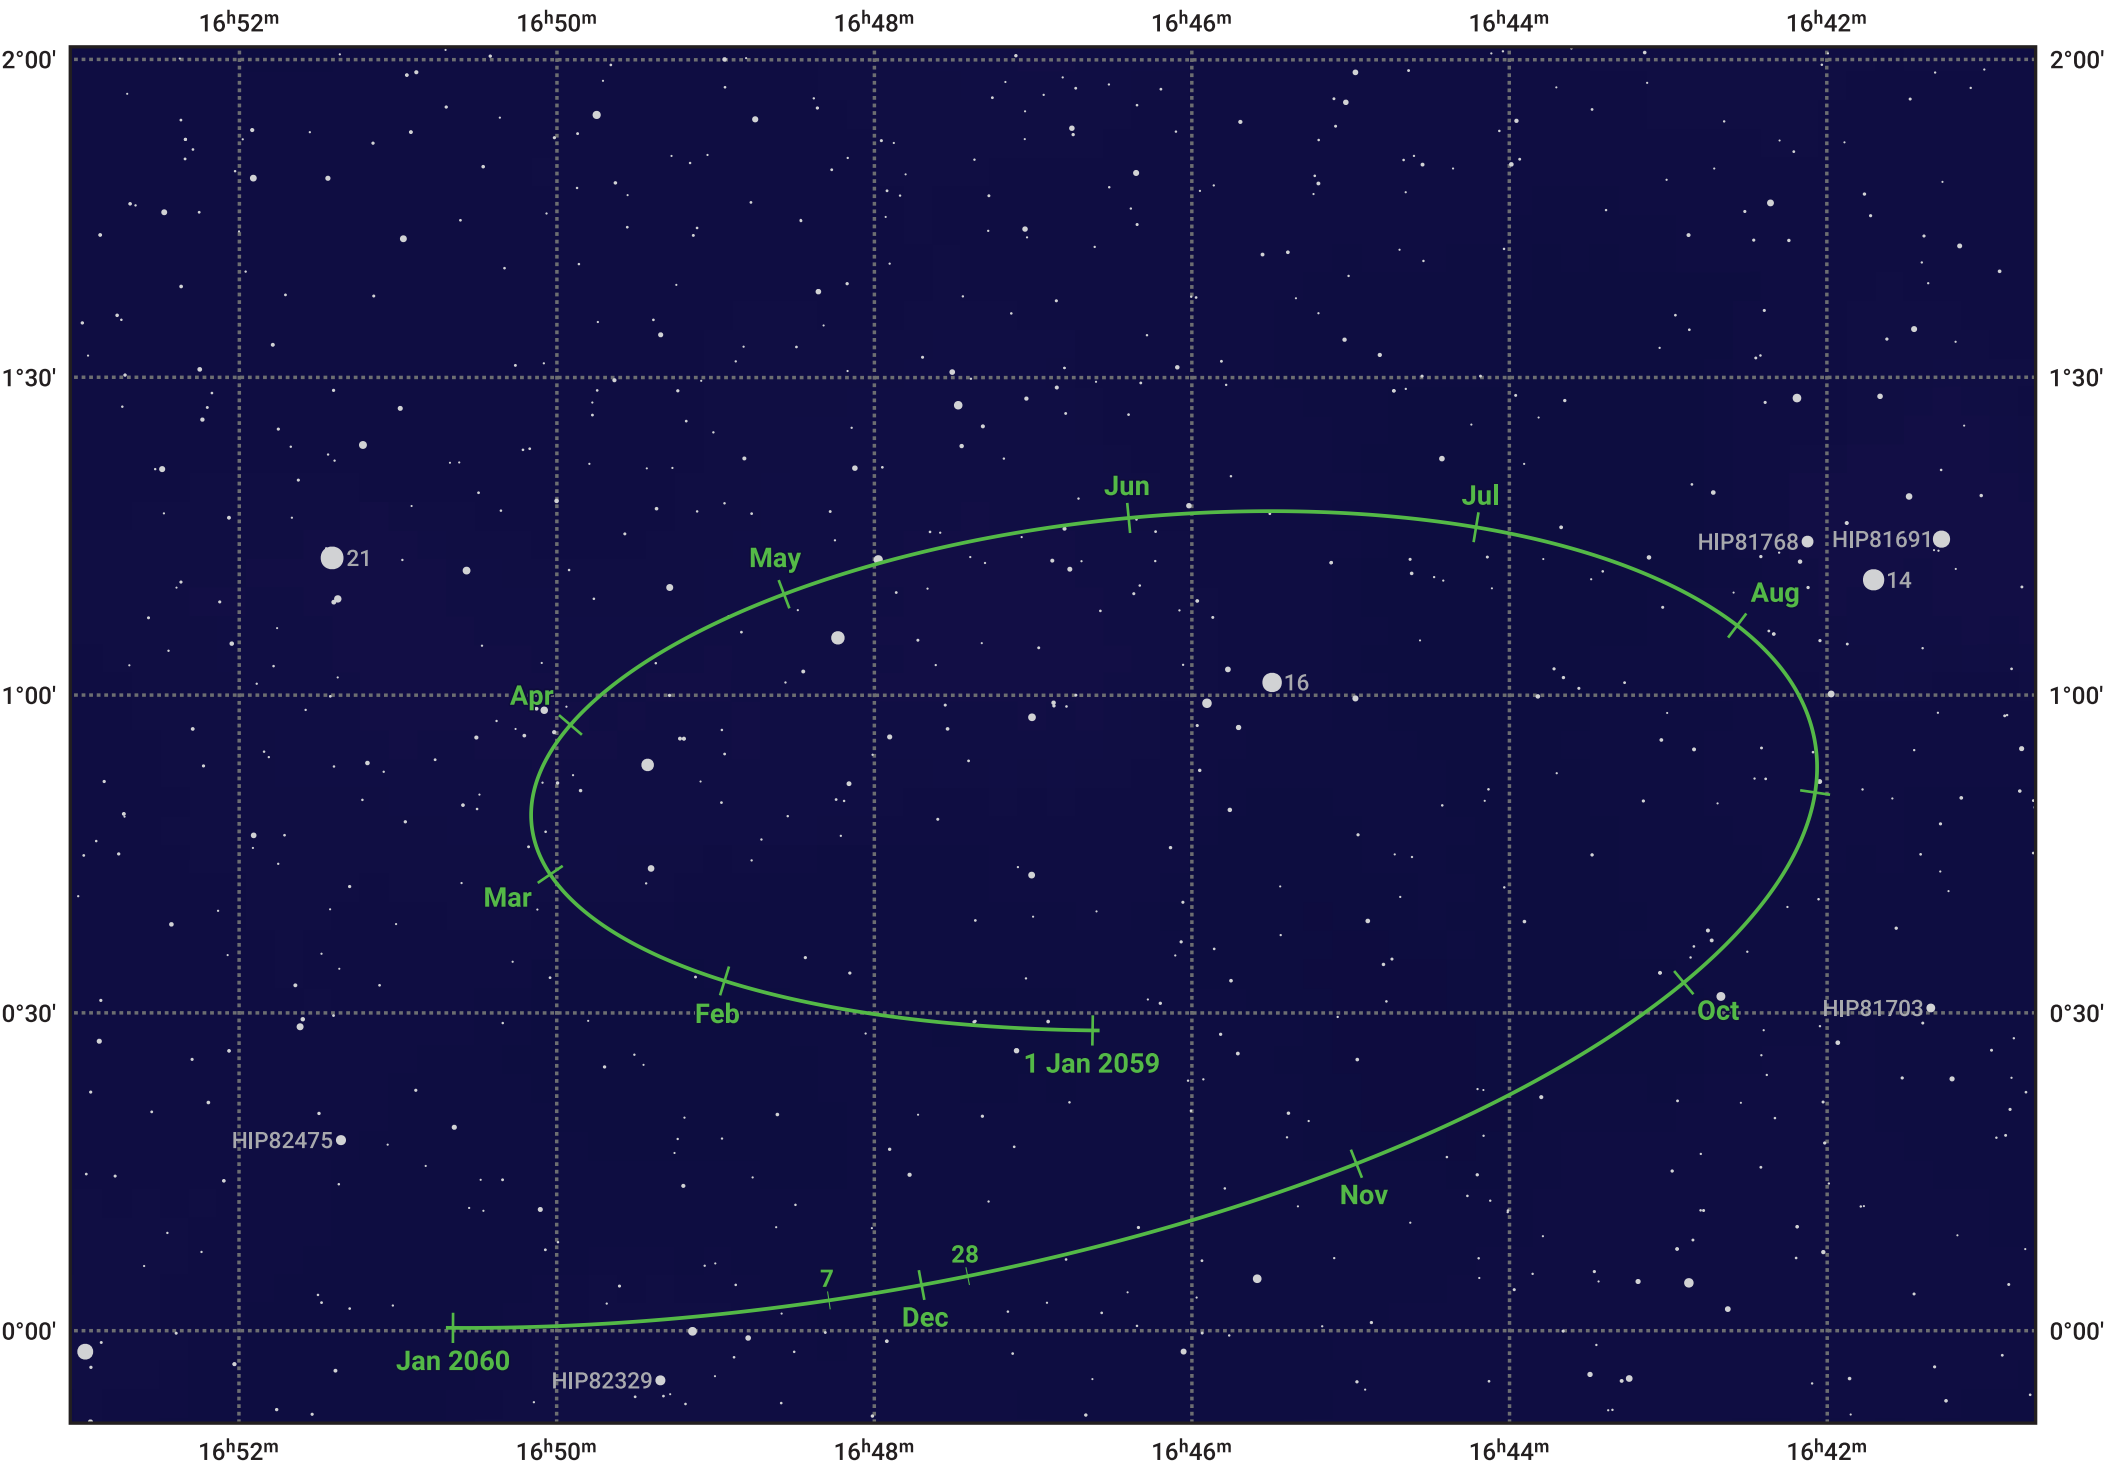

The path of Haumea in 2059

© Dominic Ford 2011–2024. Date markers placed at midnight UTC. Downloaded from <https://in-the-sky.org>

Date	Mag
2059 Jan 1	16.9
2059 Apr 1	16.9
2059 Jul 1	16.9
2059 Oct 1	16.9
2060 Jan 1	16.9