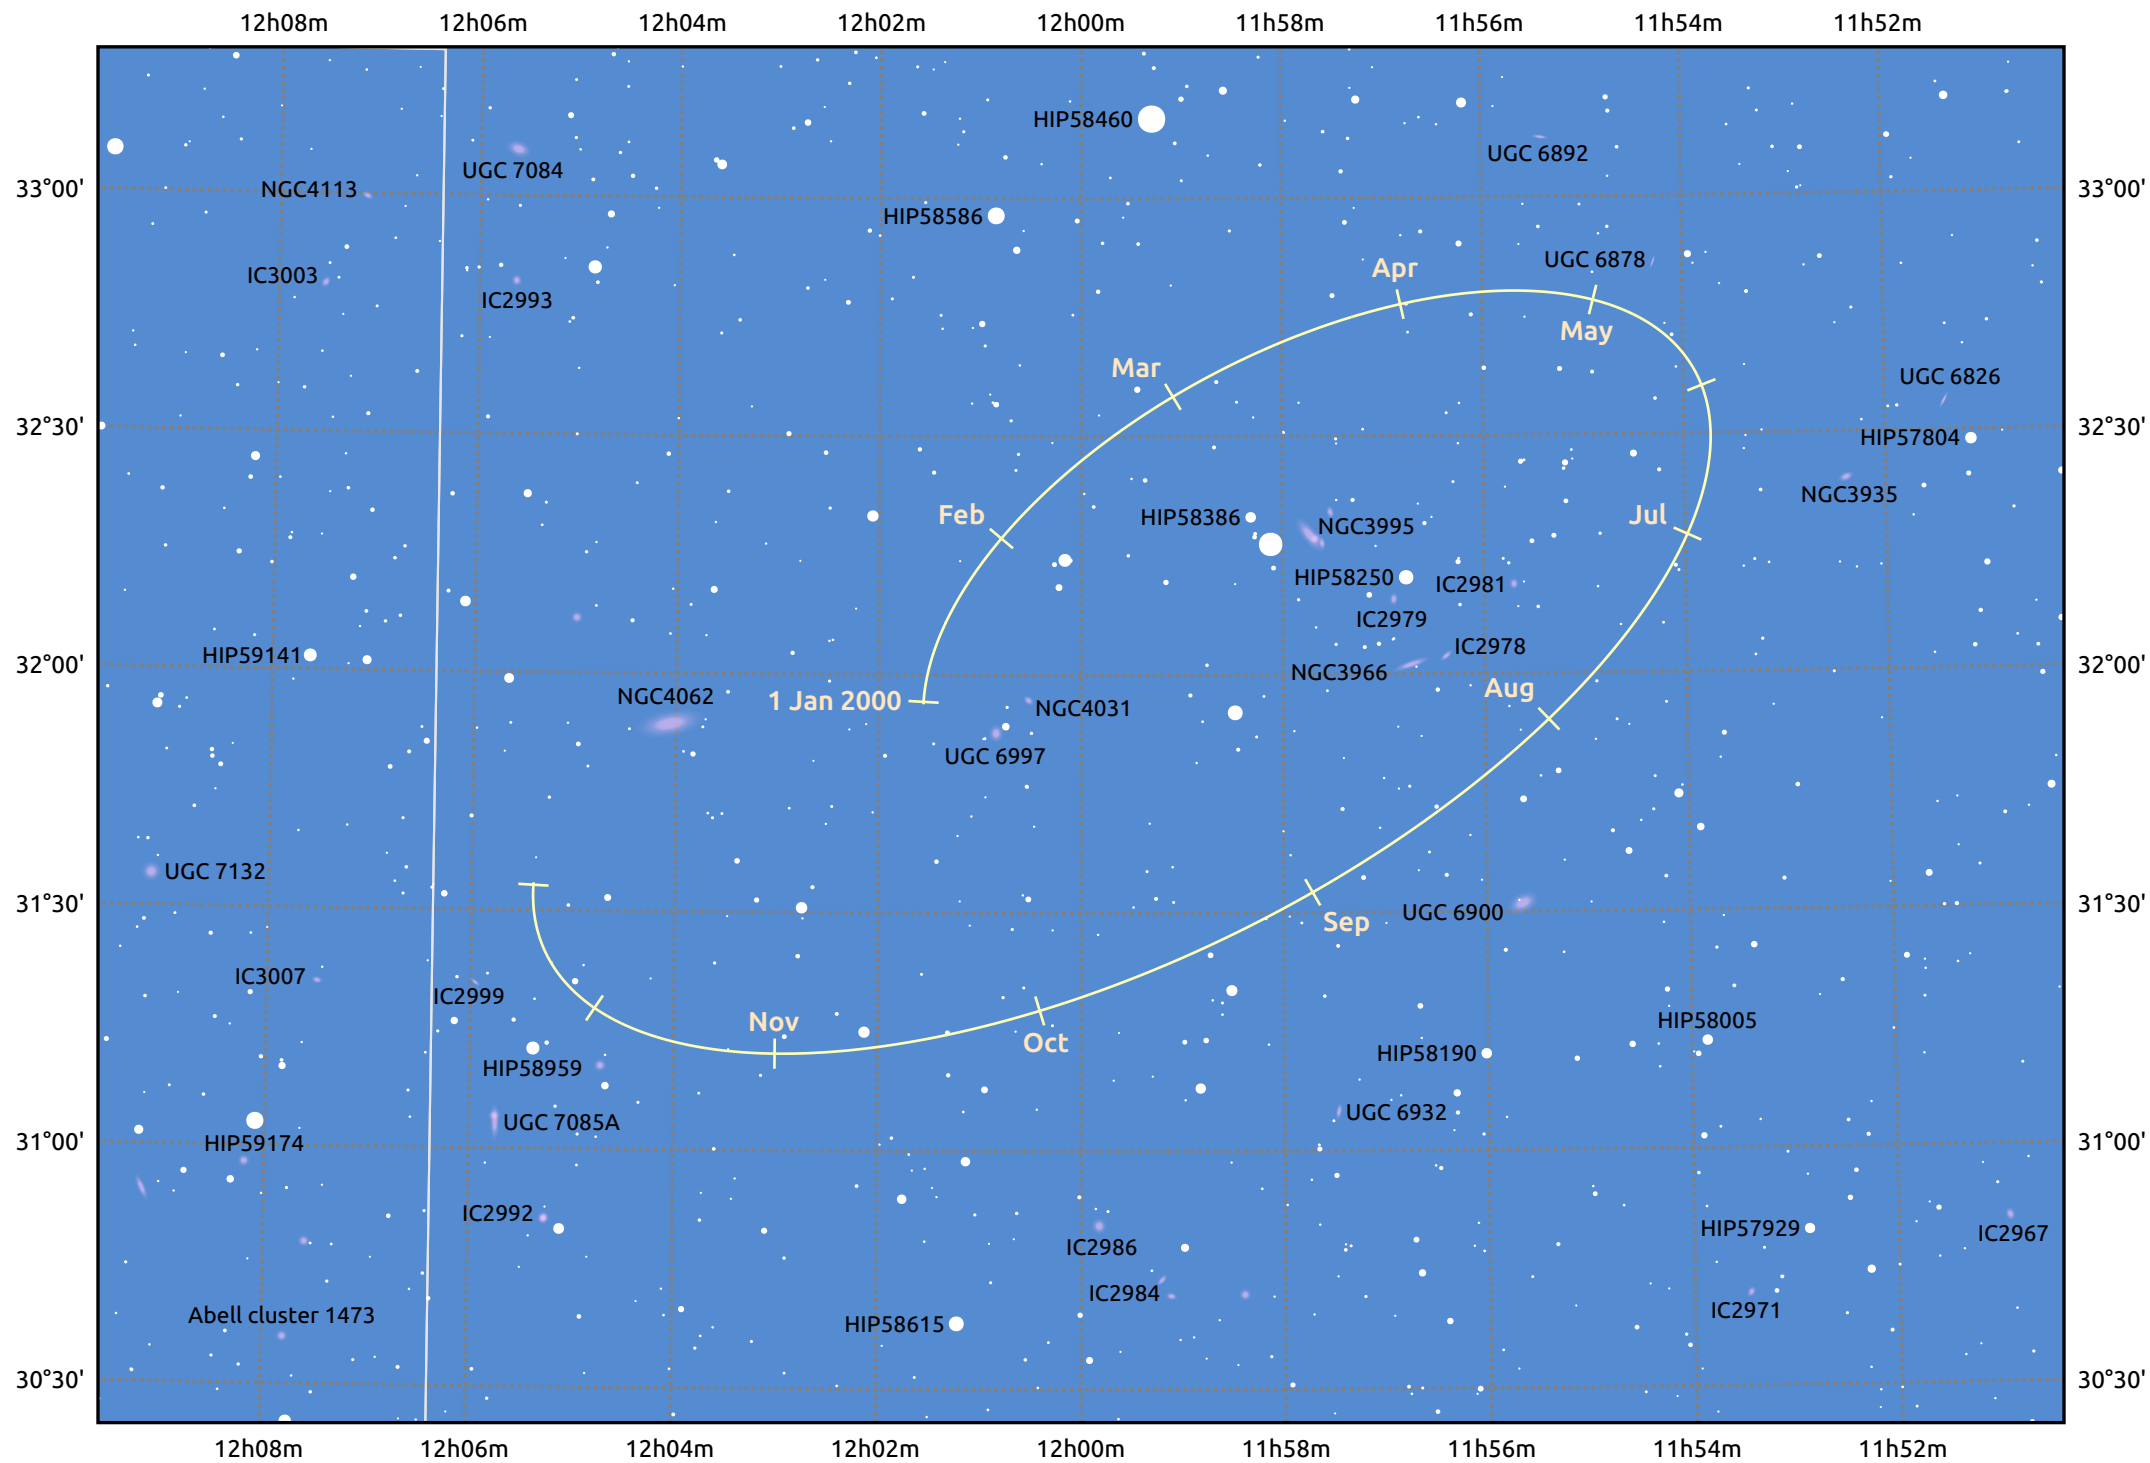

# The path of Makemake in 2000

© Dominic Ford 2011–2025. Date markers placed at midnight UTC. Downloaded from <https://in-the-sky.org>

Magnitude scale: 14.0 13.0 12.0 11.0 10.0 9.0 8.0 7.0 6.0 5.0

Ecliptic Plane

Galaxy Bright nebula Open cluster Globular cluster Planetary nebula

Date	Mag
2000 Jan 1	17.0
2000 Apr 1	17.0
2000 Jul 1	17.1
2000 Oct 1	17.0
2001 Jan 1	17.0