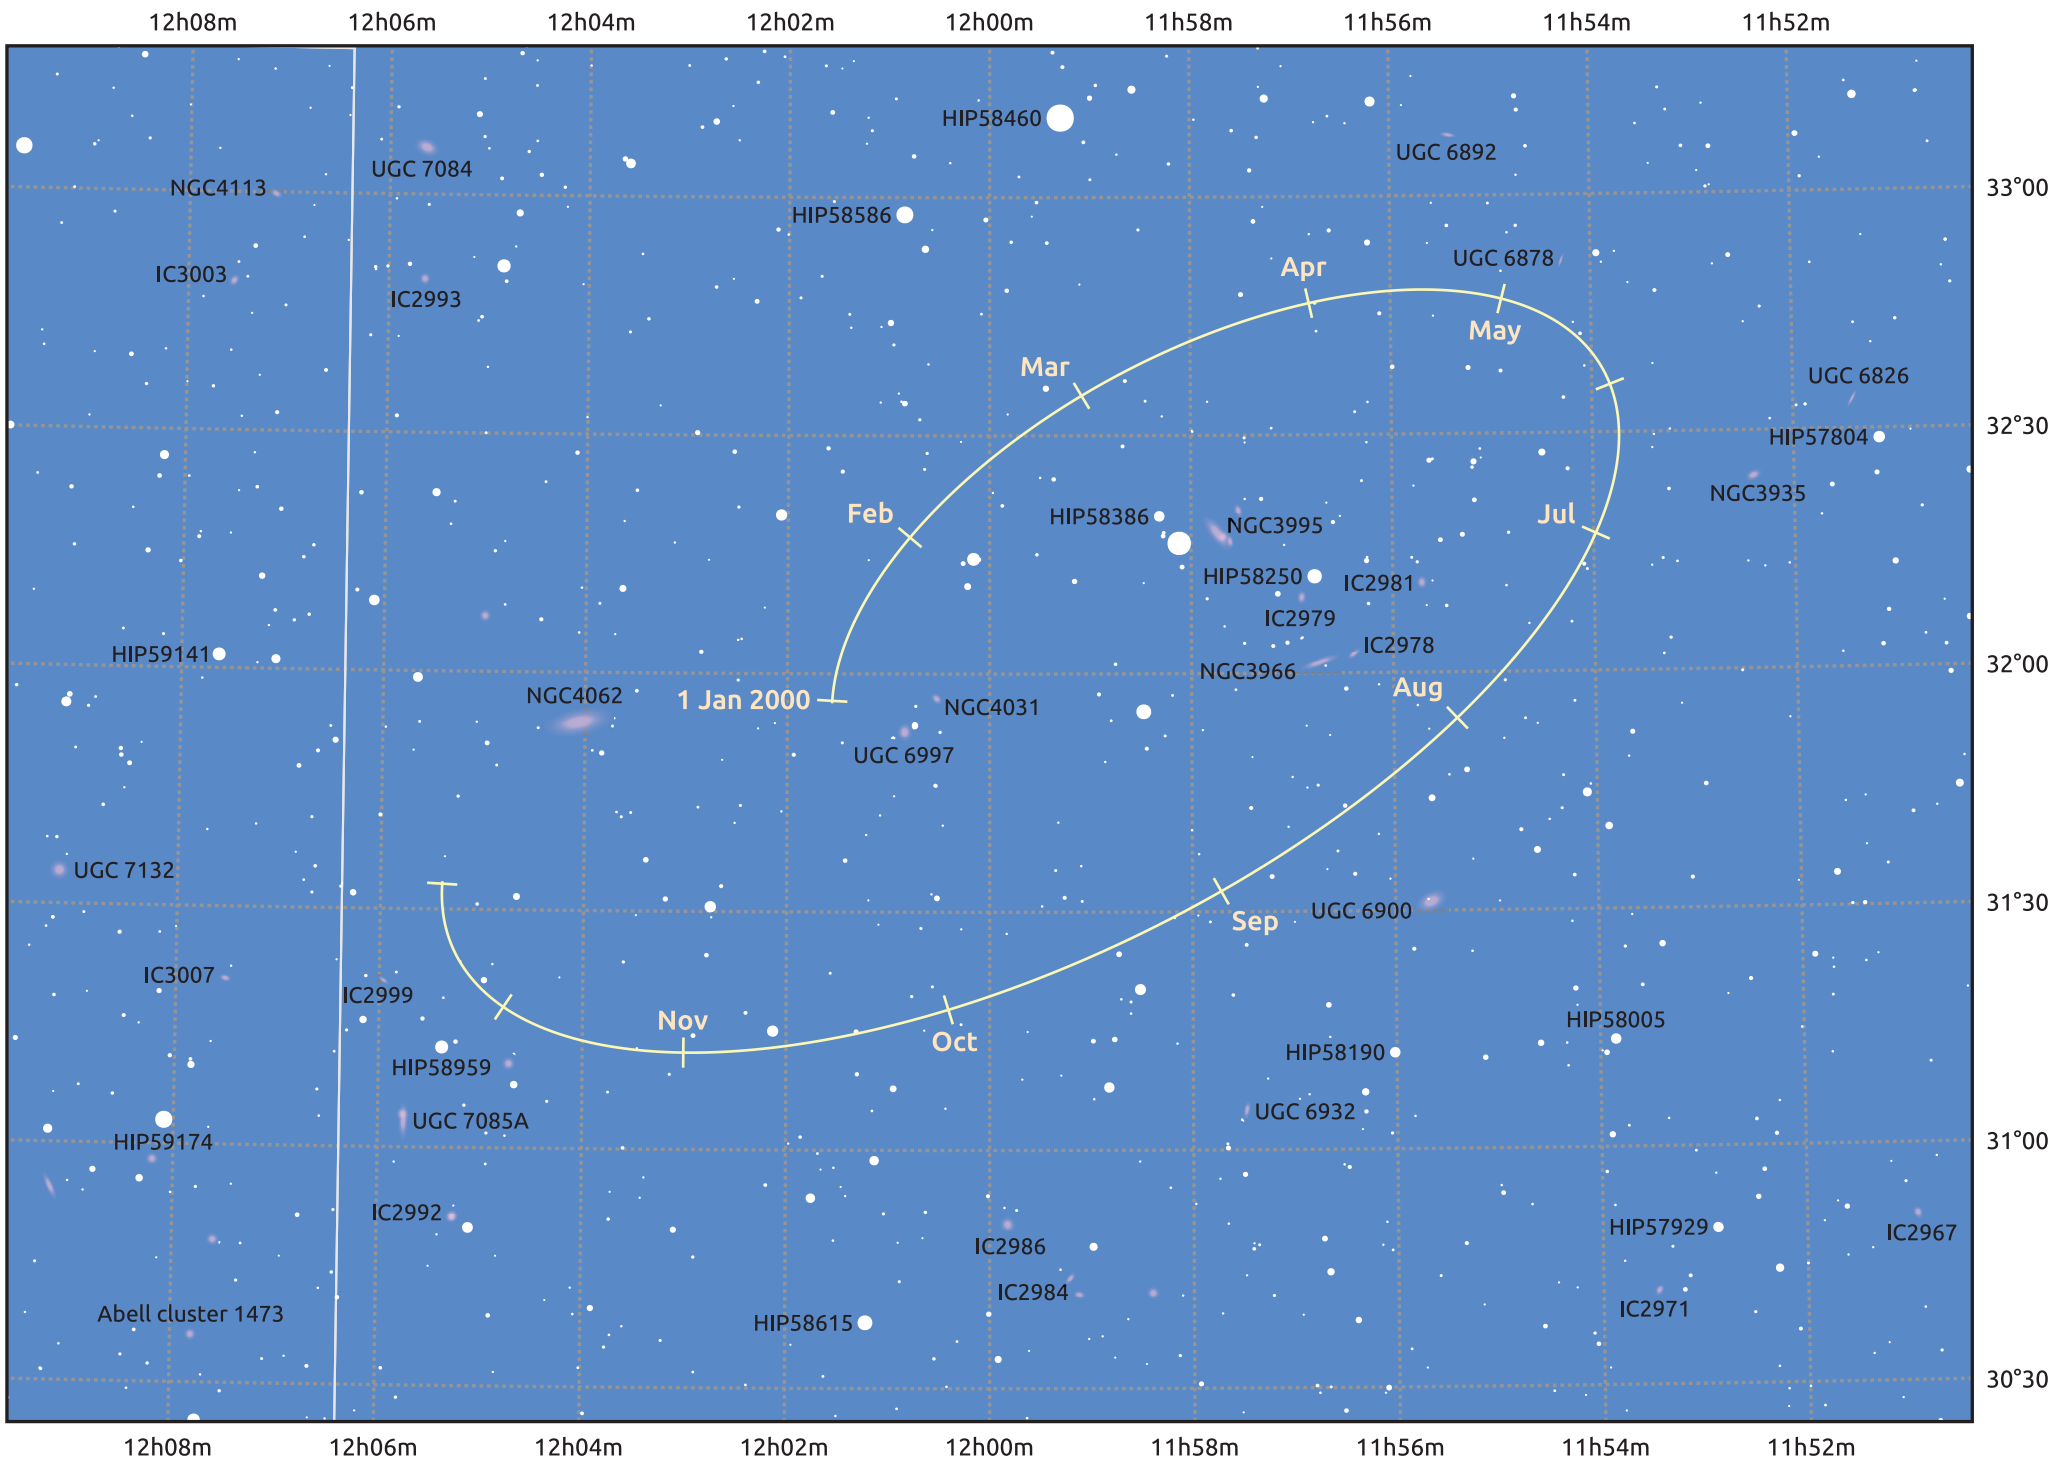

The path of Makemake in 2000

© Dominic Ford 2011–2025. Date markers placed at midnight UTC. Downloaded from <https://in-the-sky.org>

Magnitude scale: 14.0 13.0 12.0 11.0 10.0 9.0 8.0 7.0 6.0 5.0

Ecliptic Plane

Galaxy Bright nebula Open cluster Globular cluster Planetary nebula

Date	Mag
2000 Jan 1	17.0
2000 Apr 1	17.0
2000 Jul 1	17.1
2000 Oct 1	17.0
2001 Jan 1	17.0