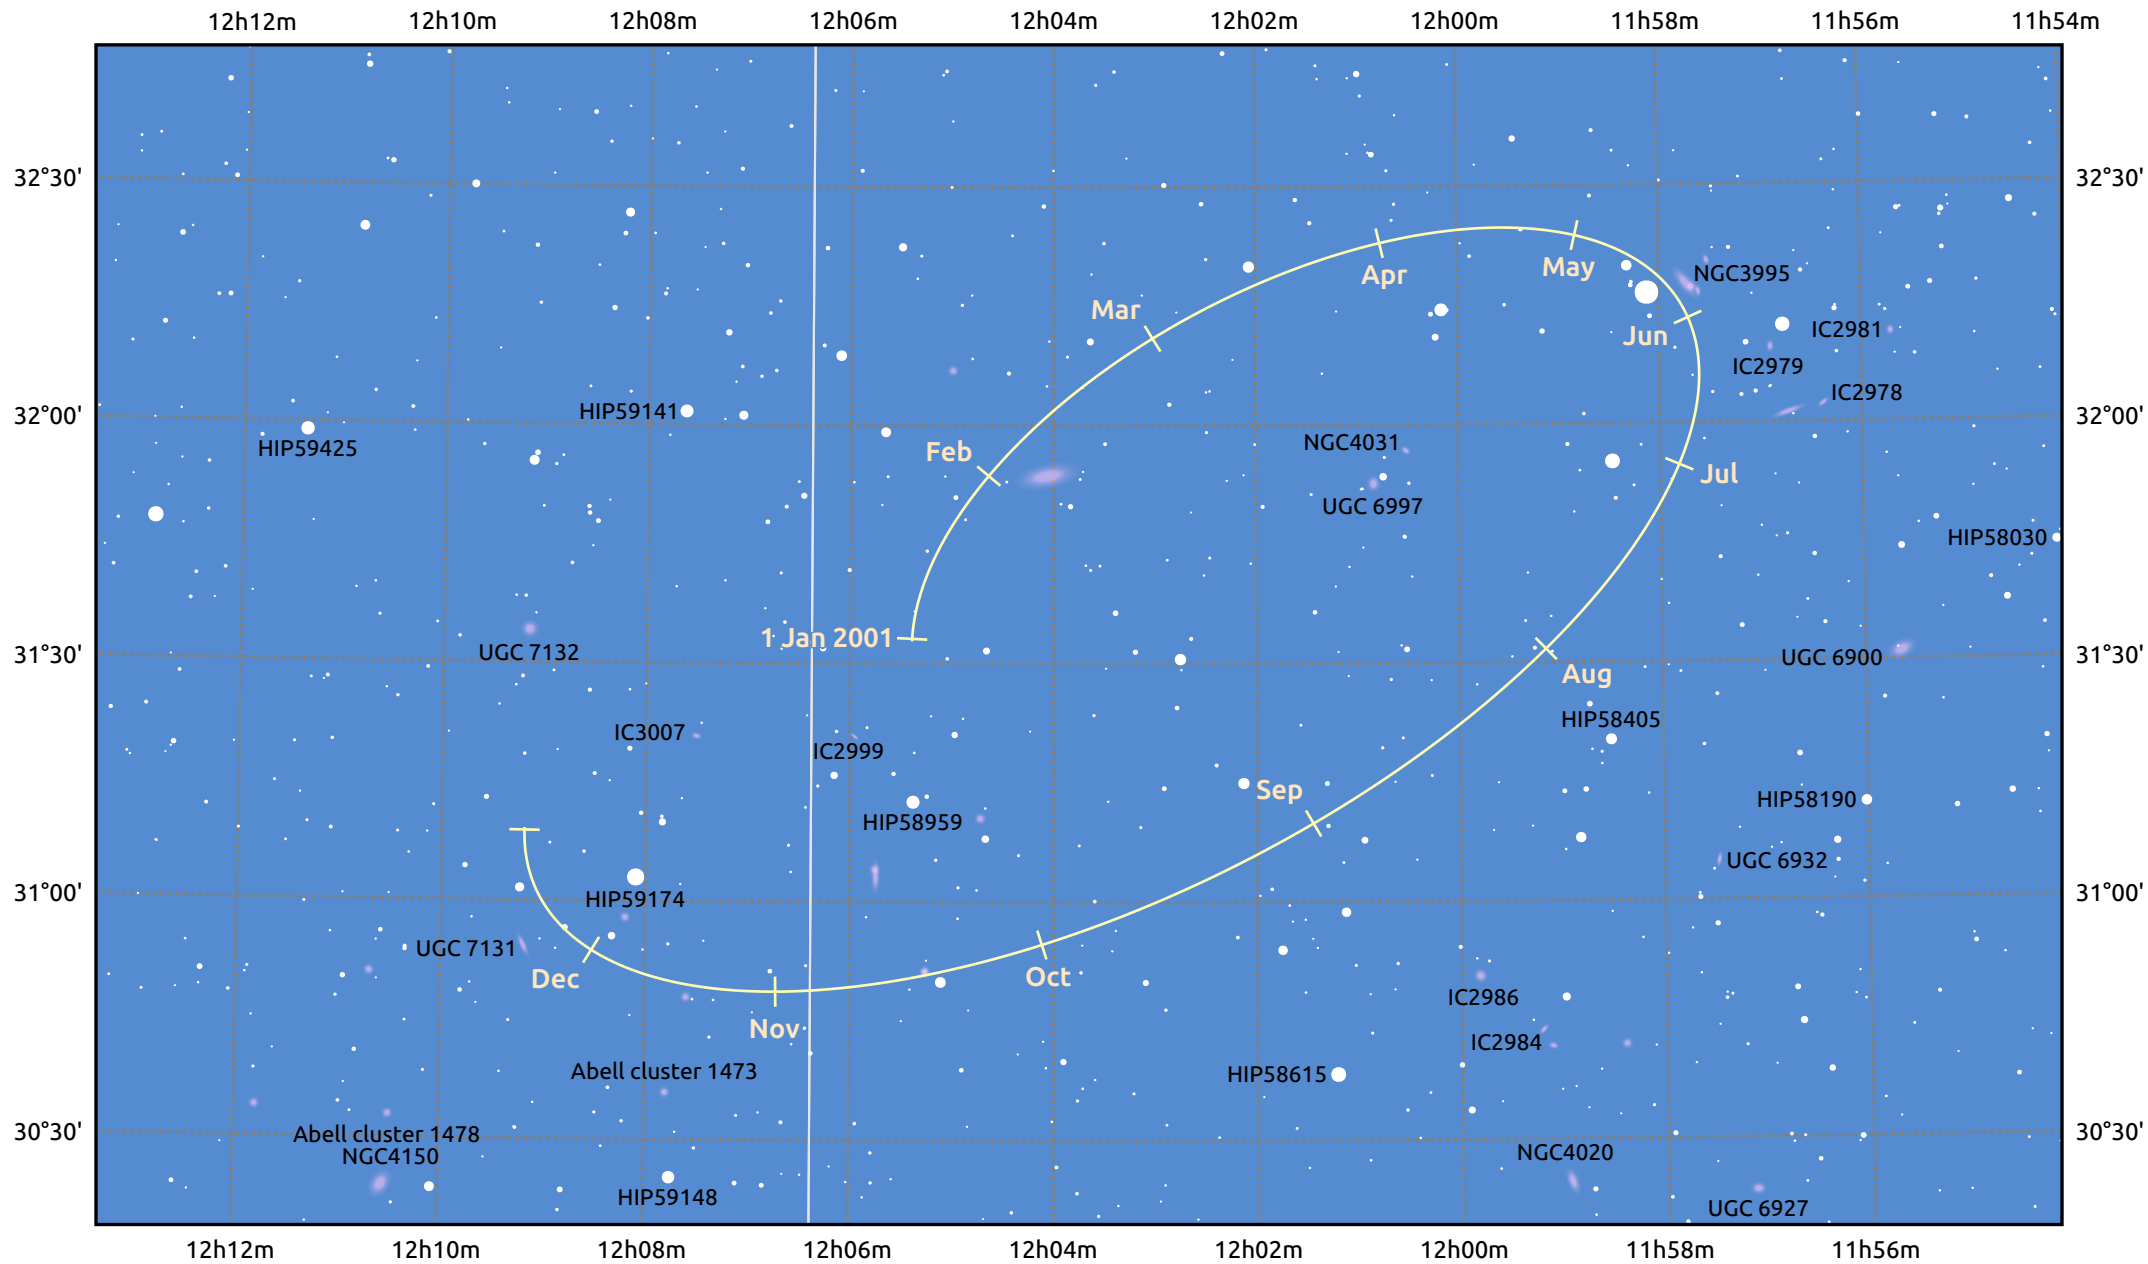

The path of Makemake in 2001

© Dominic Ford 2011–2025. Date markers placed at midnight UTC. Downloaded from <https://in-the-sky.org>

Magnitude scale: 14.0 13.0 12.0 11.0 10.0 9.0 8.0 7.0 6.0

— Ecliptic Plane

Galaxy Bright nebula Open cluster Globular cluster Planetary nebula

Date	Mag
2001 Jan 1	17.0
2001 Apr 1	17.0
2001 Jul 1	17.1
2001 Oct 1	17.0
2002 Jan 1	17.0