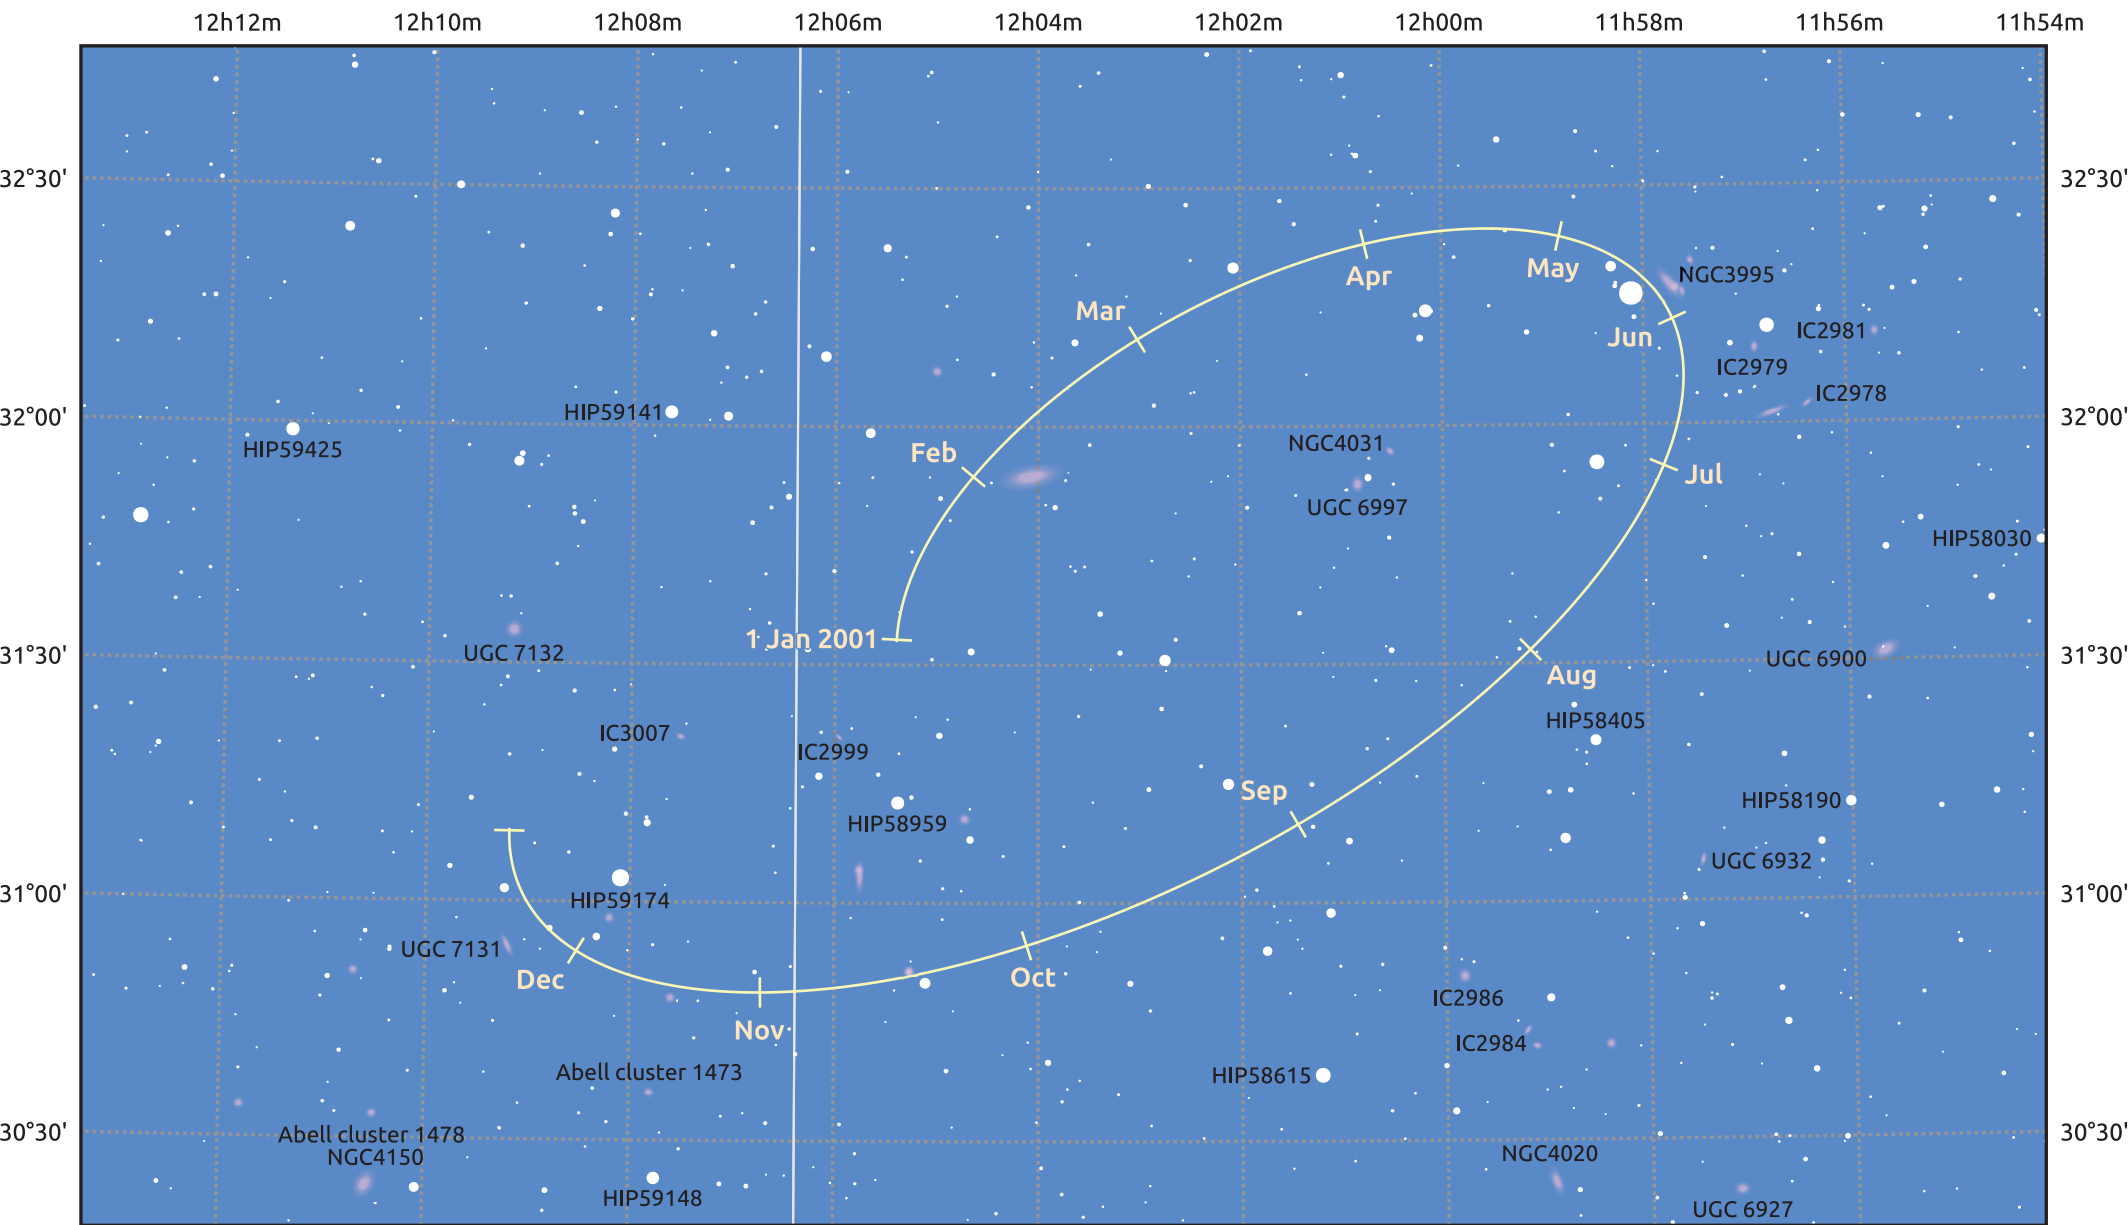

The path of Makemake in 2001

© Dominic Ford 2011–2025. Date markers placed at midnight UTC. Downloaded from <https://in-the-sky.org>

Magnitude scale: 14.0 13.0 12.0 11.0 10.0 9.0 8.0 7.0 6.0

- Galaxy
- Bright nebula
- Open cluster
- Globular cluster
- Planetary nebula