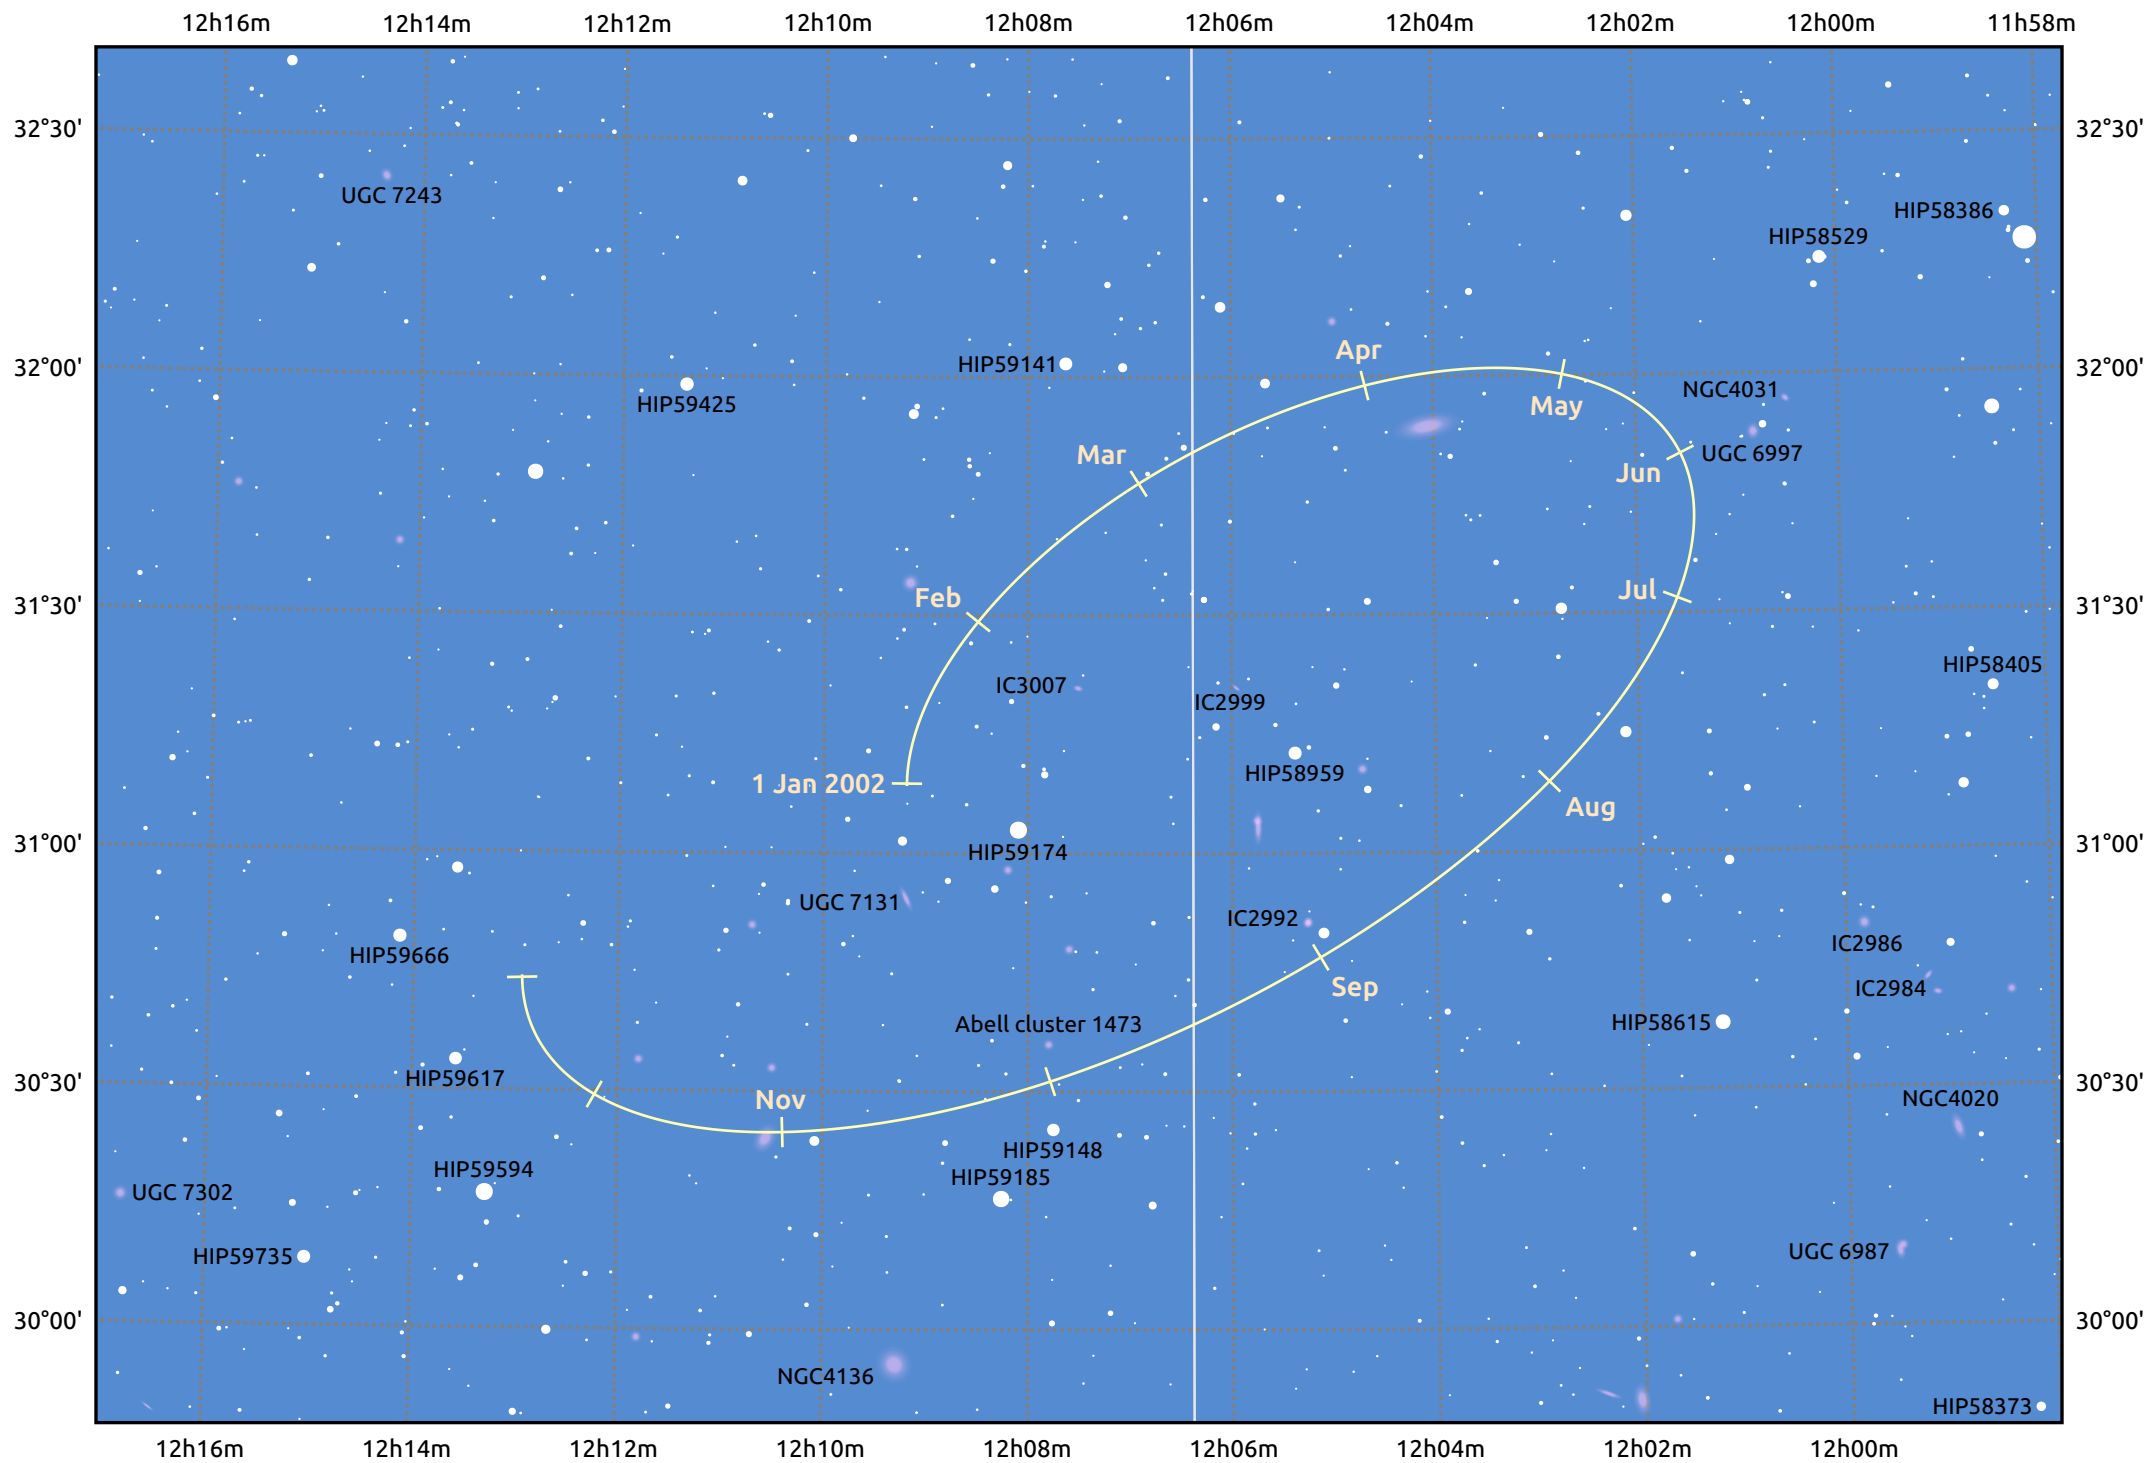

The path of Makemake in 2002

© Dominic Ford 2011–2025. Date markers placed at midnight UTC. Downloaded from <https://in-the-sky.org>

Magnitude scale: 14.0 13.0 12.0 11.0 10.0 9.0 8.0 7.0 6.0

Ecliptic Plane

Galaxy Bright nebula Open cluster Globular cluster Planetary nebula

Date	Mag
2002 Jan 1	17.0
2002 Apr 1	17.0
2002 Jul 1	17.1
2002 Oct 1	17.0
2003 Jan 1	17.0