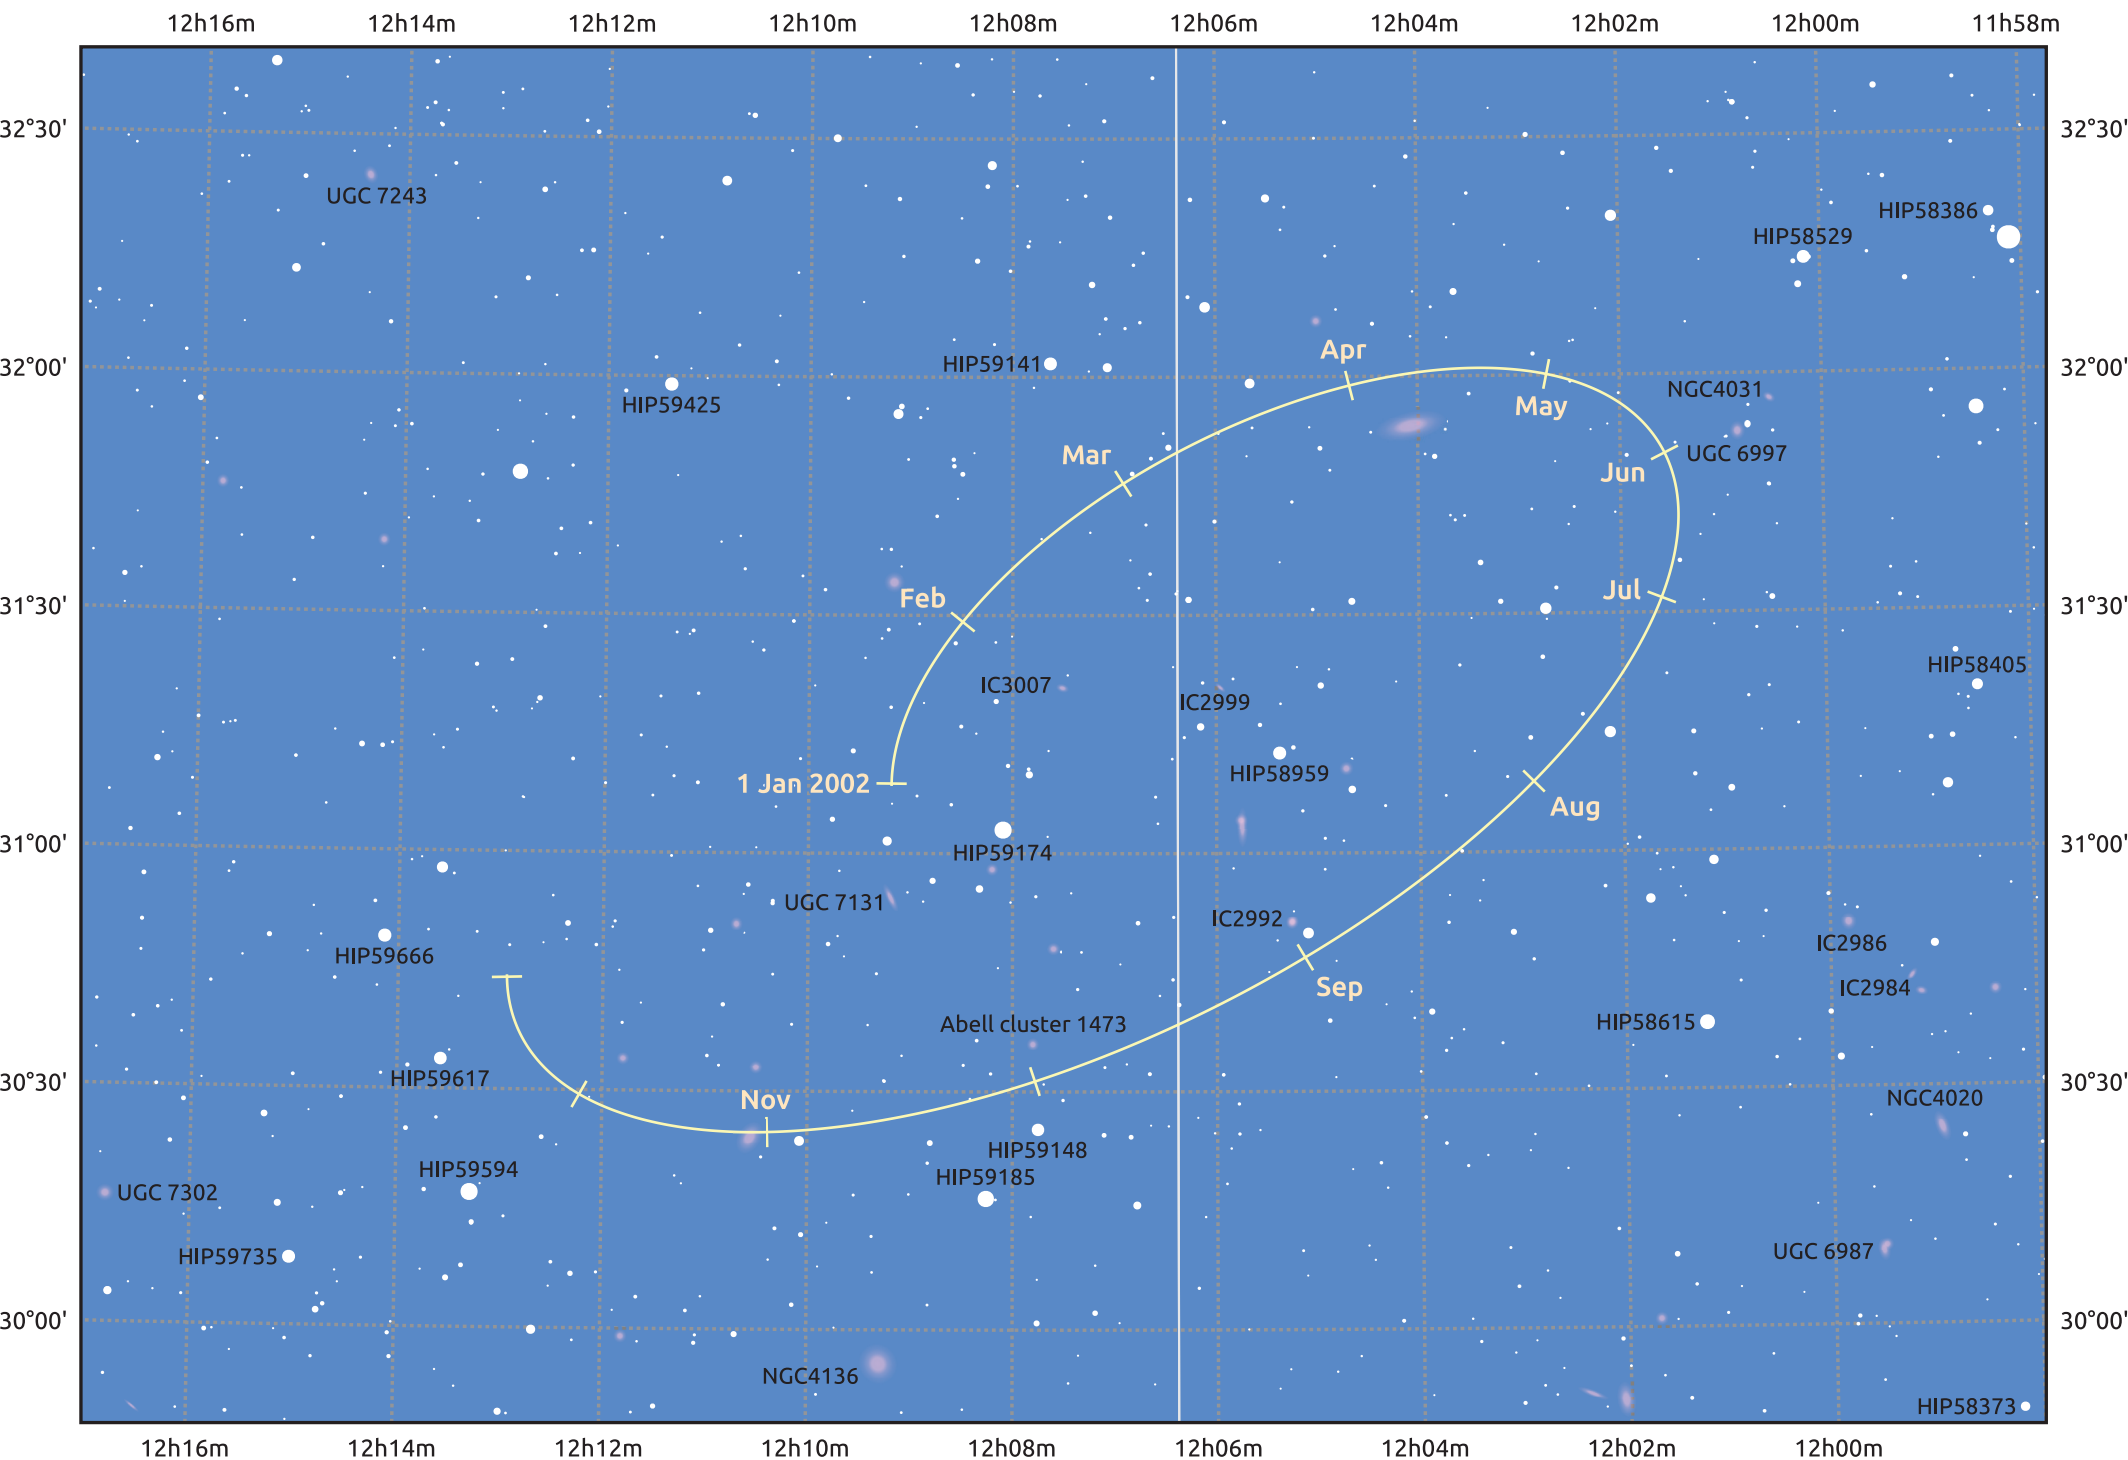

The path of Makemake in 2002

© Dominic Ford 2011–2025. Date markers placed at midnight UTC. Downloaded from <https://in-the-sky.org>

Magnitude scale: 14.0 13.0 12.0 11.0 10.0 9.0 8.0 7.0 6.0

- Ecliptic Plane
- Galaxy
- Bright nebula
- Open cluster
- Globular cluster
- ◇ Planetary nebula

Date	Mag
2002 Jan 1	17.0
2002 Apr 1	17.0
2002 Jul 1	17.1
2002 Oct 1	17.0
2003 Jan 1	17.0