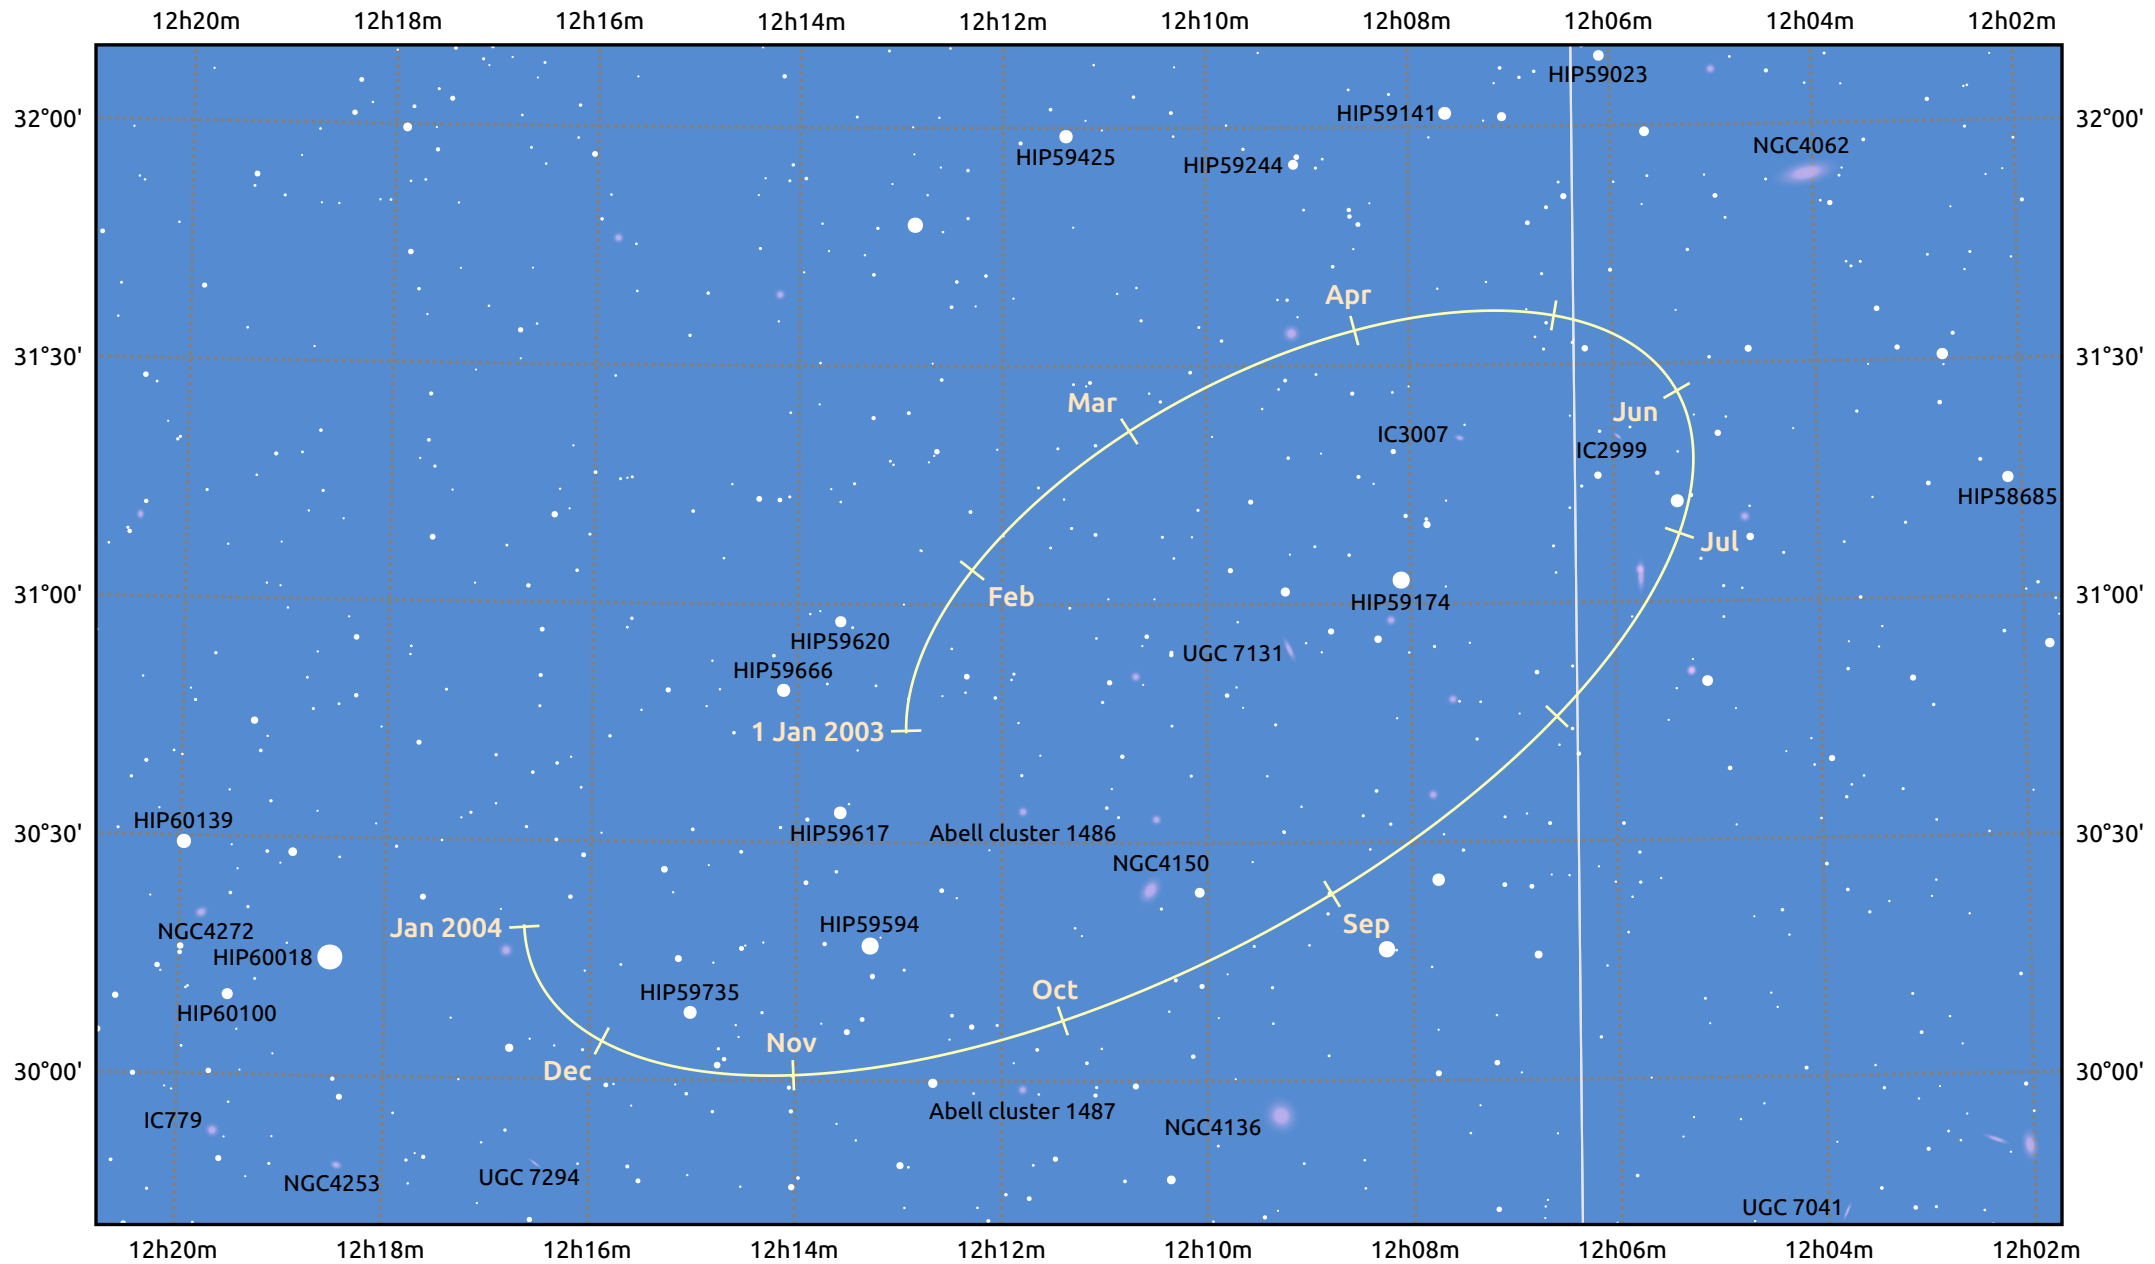

The path of Makemake in 2003

© Dominic Ford 2011–2025. Date markers placed at midnight UTC. Downloaded from <https://in-the-sky.org>

Magnitude scale: 14.0 13.0 12.0 11.0 10.0 9.0 8.0 7.0 6.0

— Ecliptic Plane

Galaxy Bright nebula Open cluster Globular cluster Planetary nebula

| Date | Mag |
|------------|------|
| 2003 Jan 1 | 17.0 |
| 2003 Apr 1 | 17.0 |
| 2003 Jul 1 | 17.1 |
| 2003 Oct 1 | 17.0 |
| 2004 Jan 1 | 17.0 |