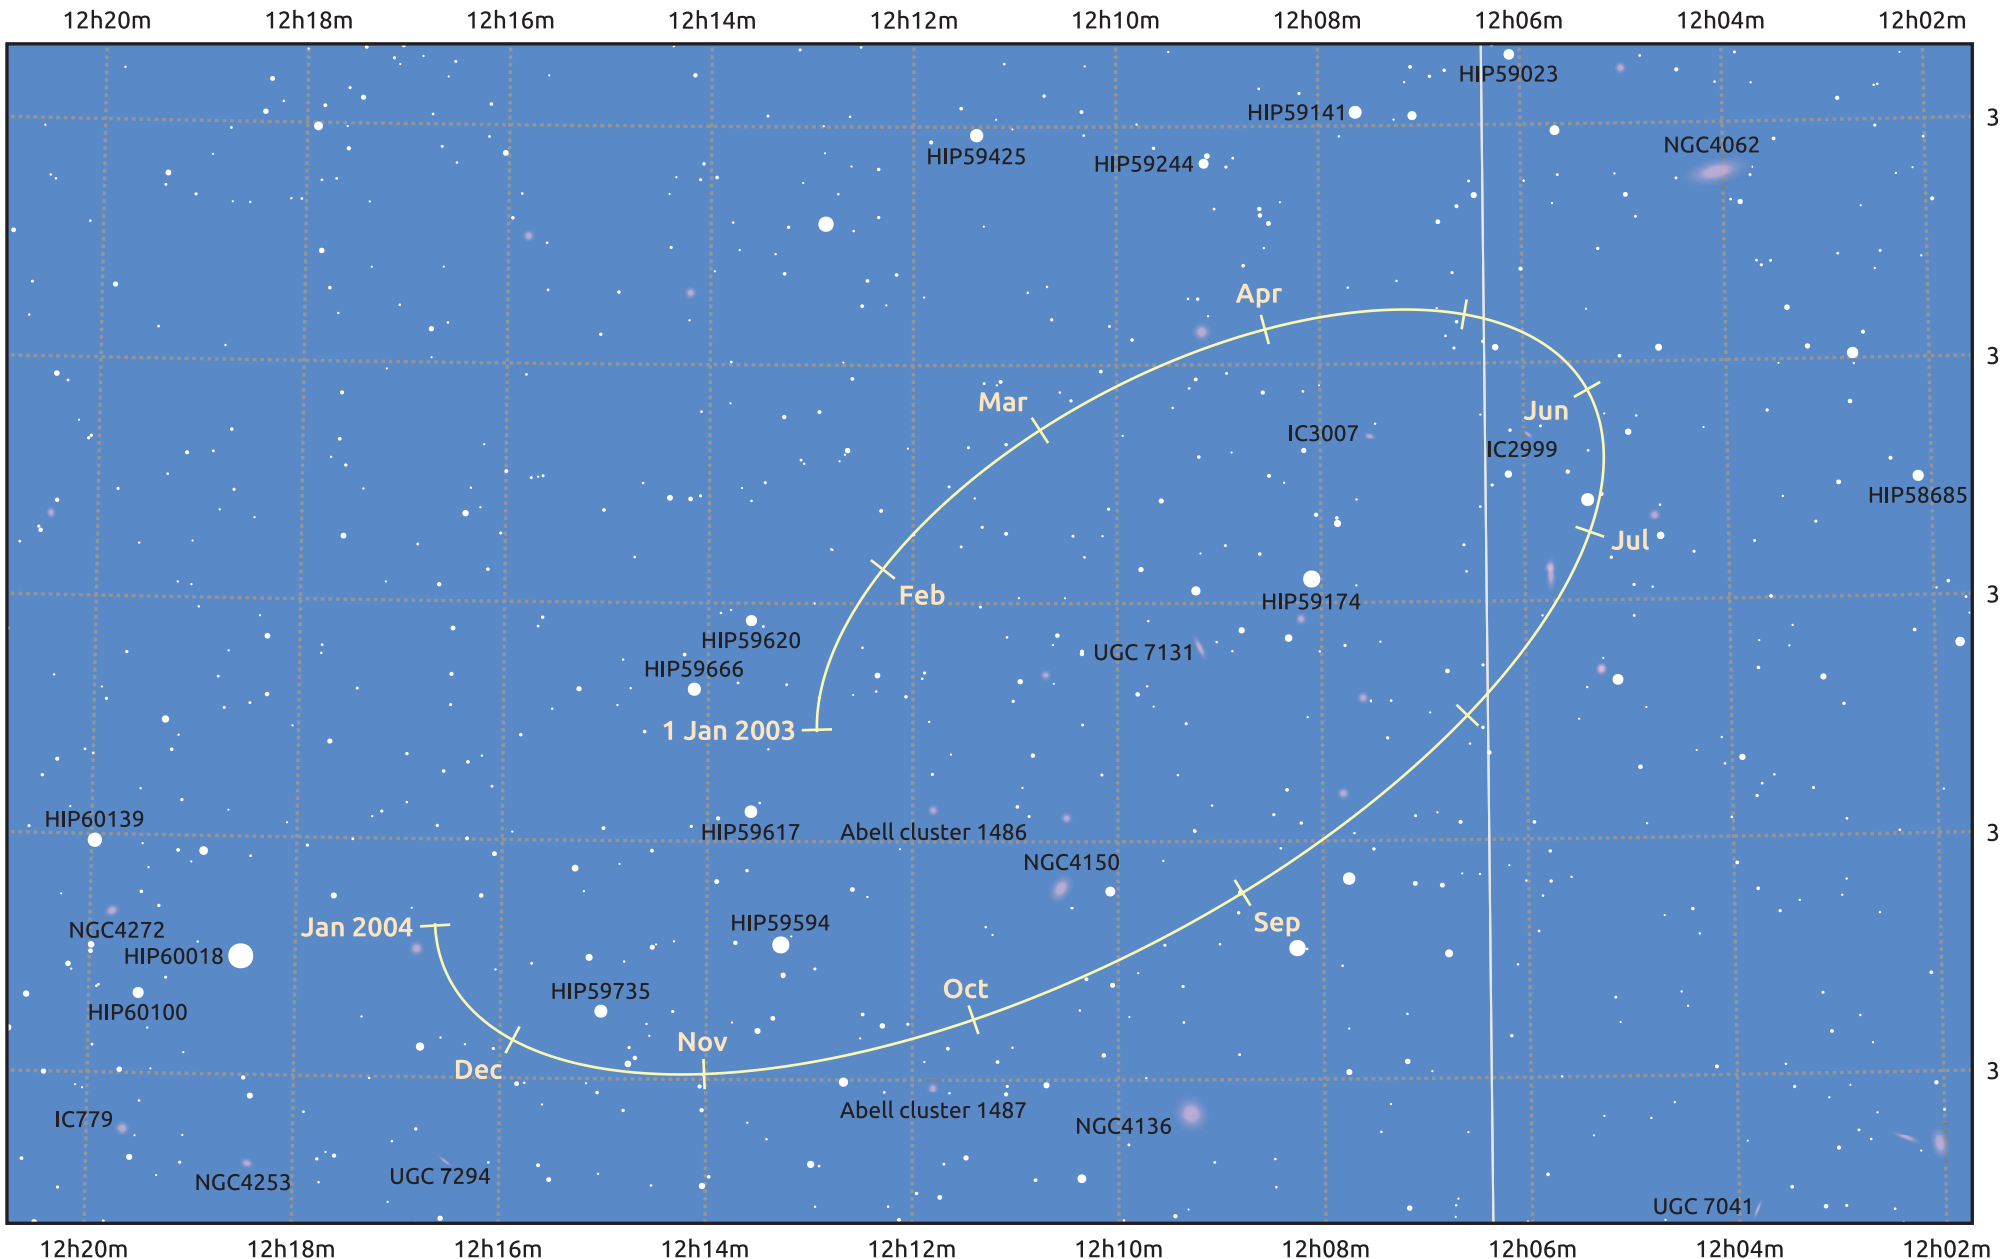

The path of Makemake in 2003

© Dominic Ford 2011–2025. Date markers placed at midnight UTC. Downloaded from <https://in-the-sky.org>

Magnitude scale: 14.0 13.0 12.0 11.0 10.0 9.0 8.0 7.0 6.0

— Ecliptic Plane

Galaxy Bright nebula Open cluster Globular cluster Planetary nebula

Date	Mag
2003 Jan 1	17.0
2003 Apr 1	17.0
2003 Jul 1	17.1
2003 Oct 1	17.0
2004 Jan 1	17.0