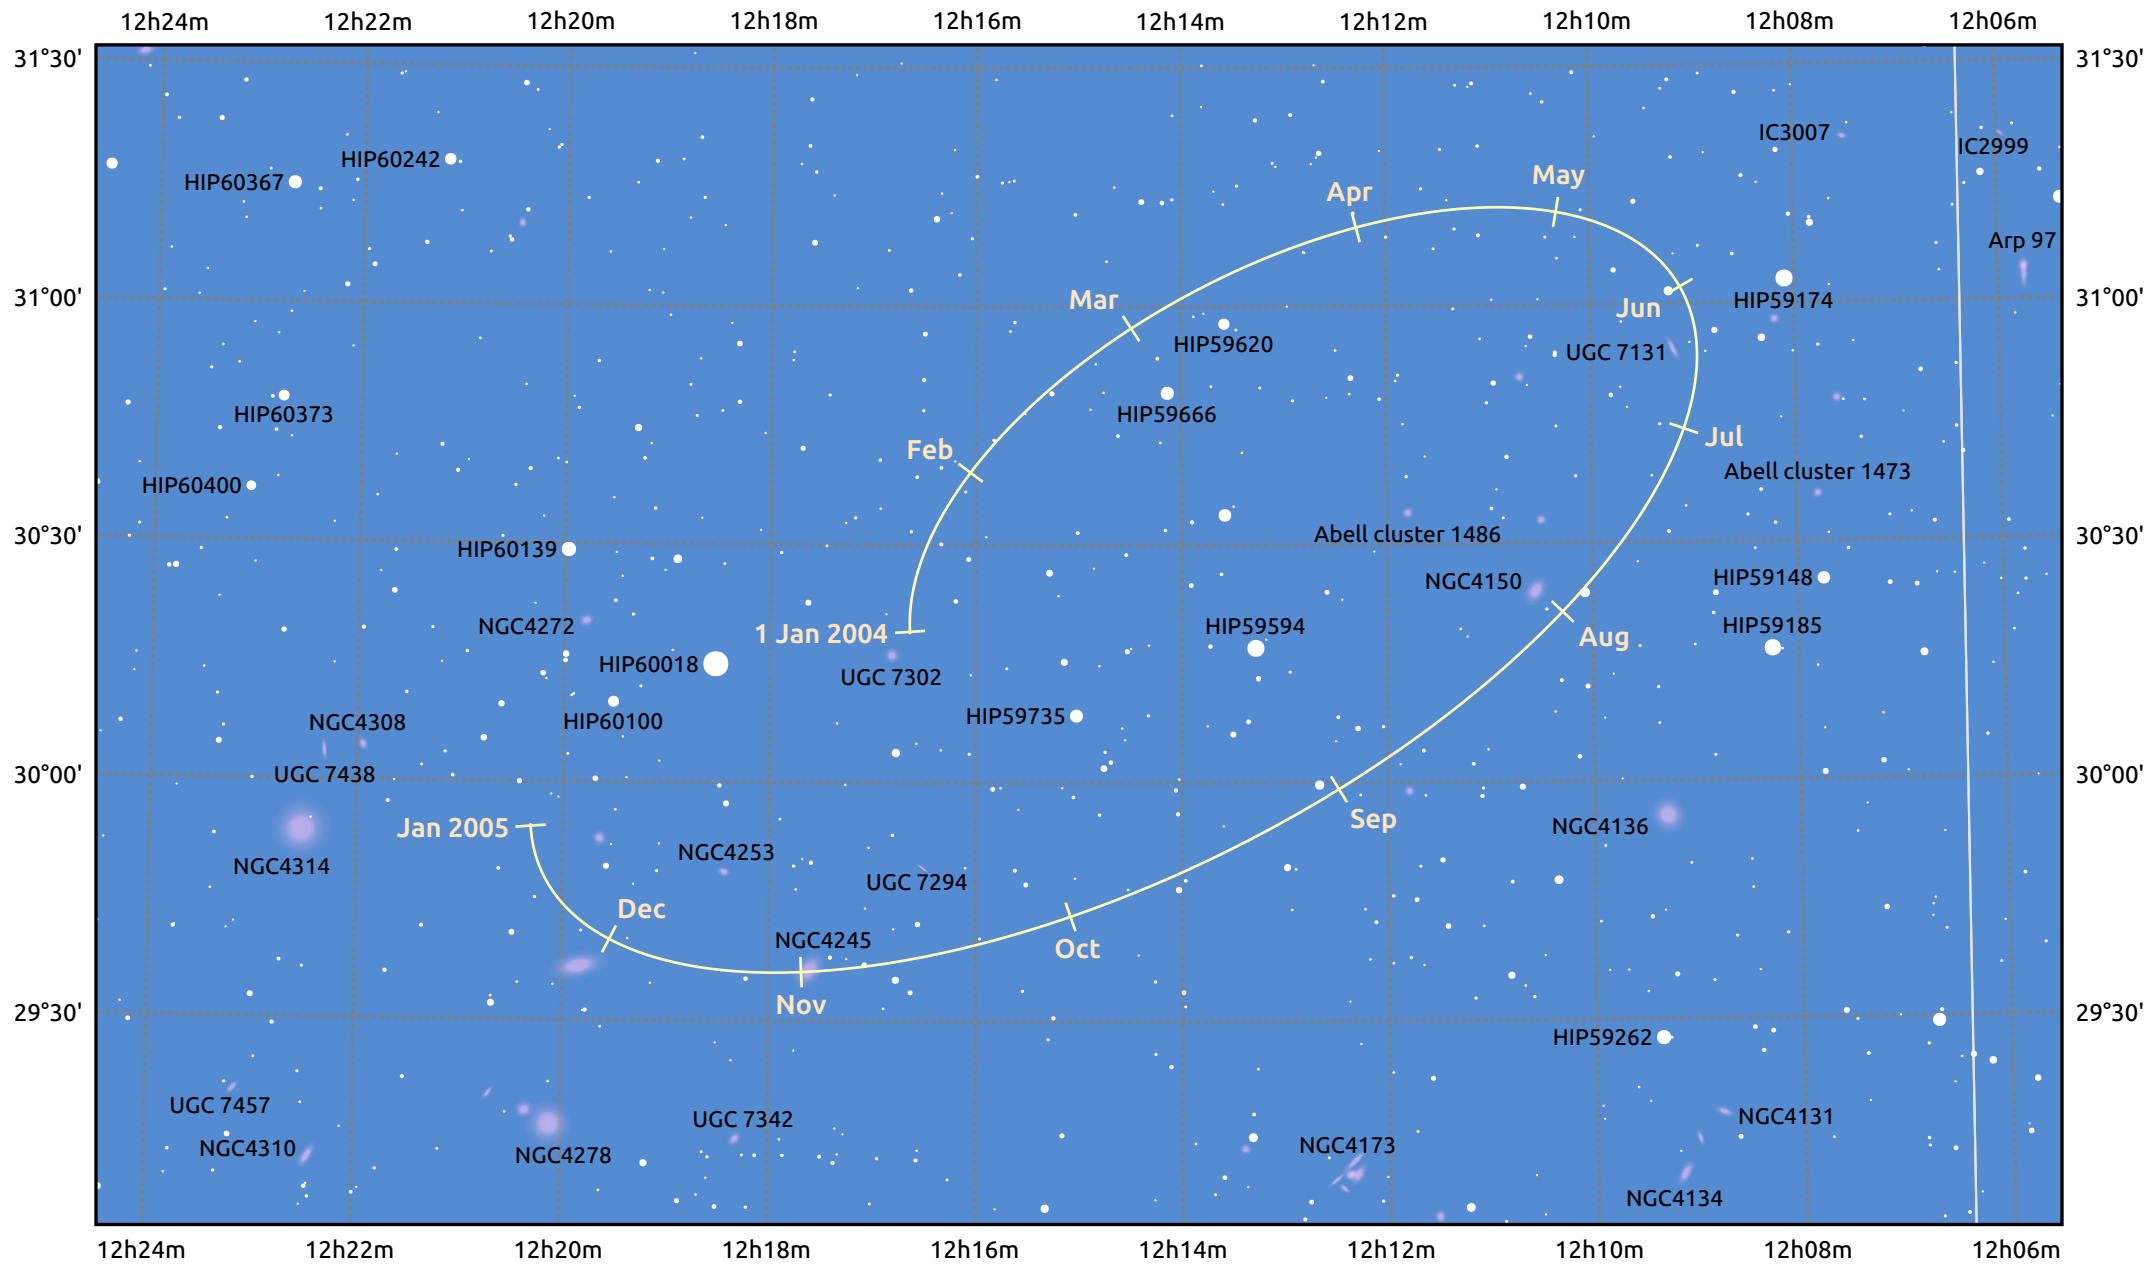

The path of Makemake in 2004

© Dominic Ford 2011–2025. Date markers placed at midnight UTC. Downloaded from <https://in-the-sky.org>

Magnitude scale: 14.0 13.0 12.0 11.0 10.0 9.0 8.0 7.0 6.0

— Ecliptic Plane

Galaxy Bright nebula Open cluster Globular cluster Planetary nebula

| Date | Mag |
|------------|------|
| 2004 Jan 1 | 17.0 |
| 2004 Apr 1 | 17.0 |
| 2004 Jul 1 | 17.1 |
| 2004 Oct 1 | 17.0 |
| 2005 Jan 1 | 17.0 |