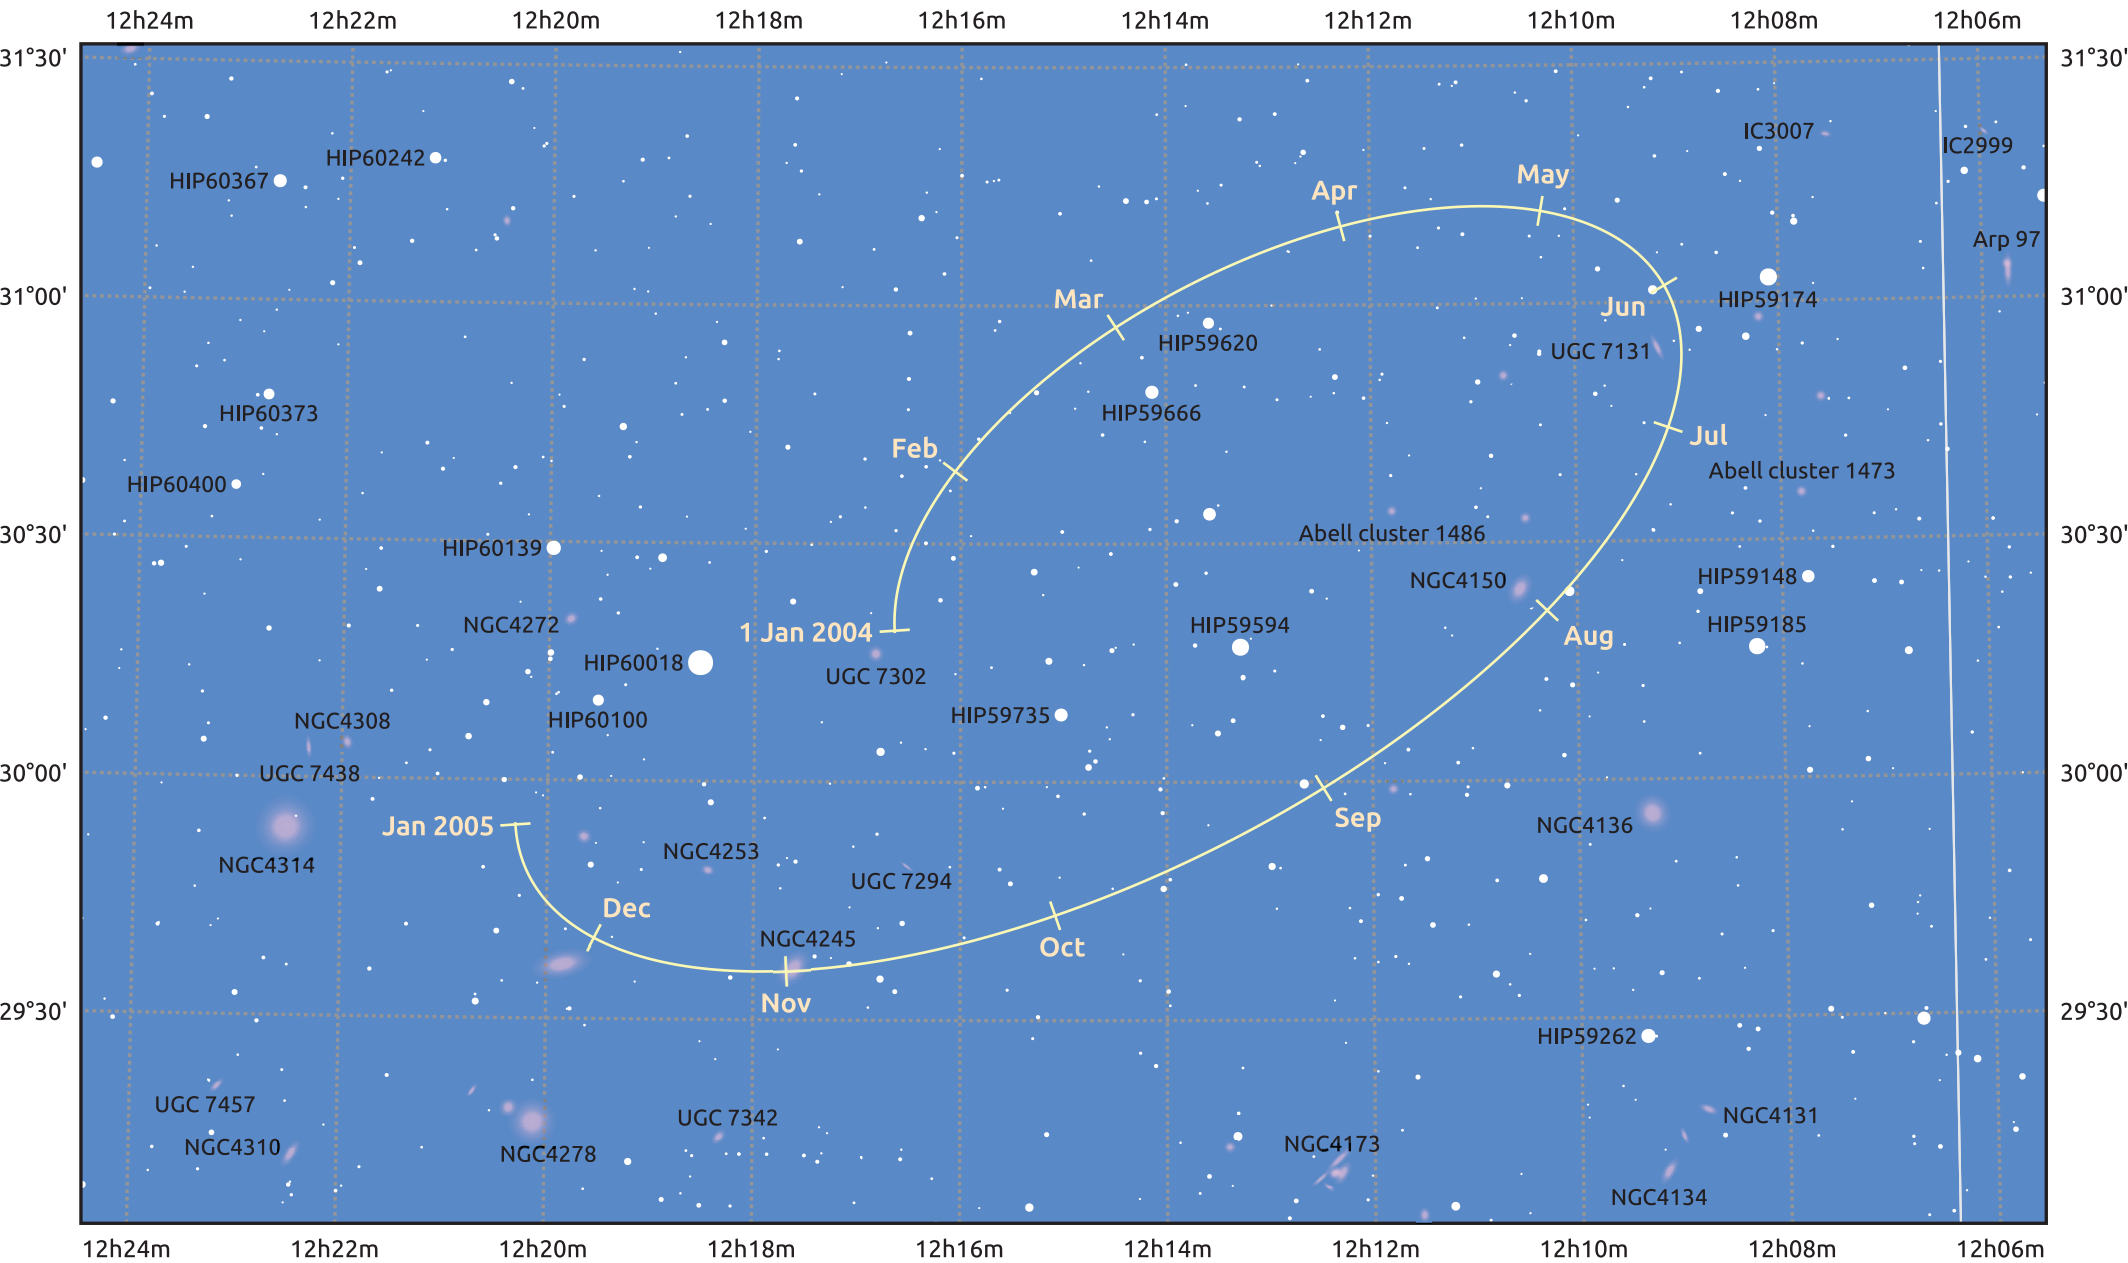

The path of Makemake in 2004

© Dominic Ford 2011–2025. Date markers placed at midnight UTC. Downloaded from <https://in-the-sky.org>

Magnitude scale: 14.0 13.0 12.0 11.0 10.0 9.0 8.0 7.0 6.0

— Ecliptic Plane

Galaxy Bright nebula Open cluster Globular cluster Planetary nebula

Date	Mag
2004 Jan 1	17.0
2004 Apr 1	17.0
2004 Jul 1	17.1
2004 Oct 1	17.0
2005 Jan 1	17.0