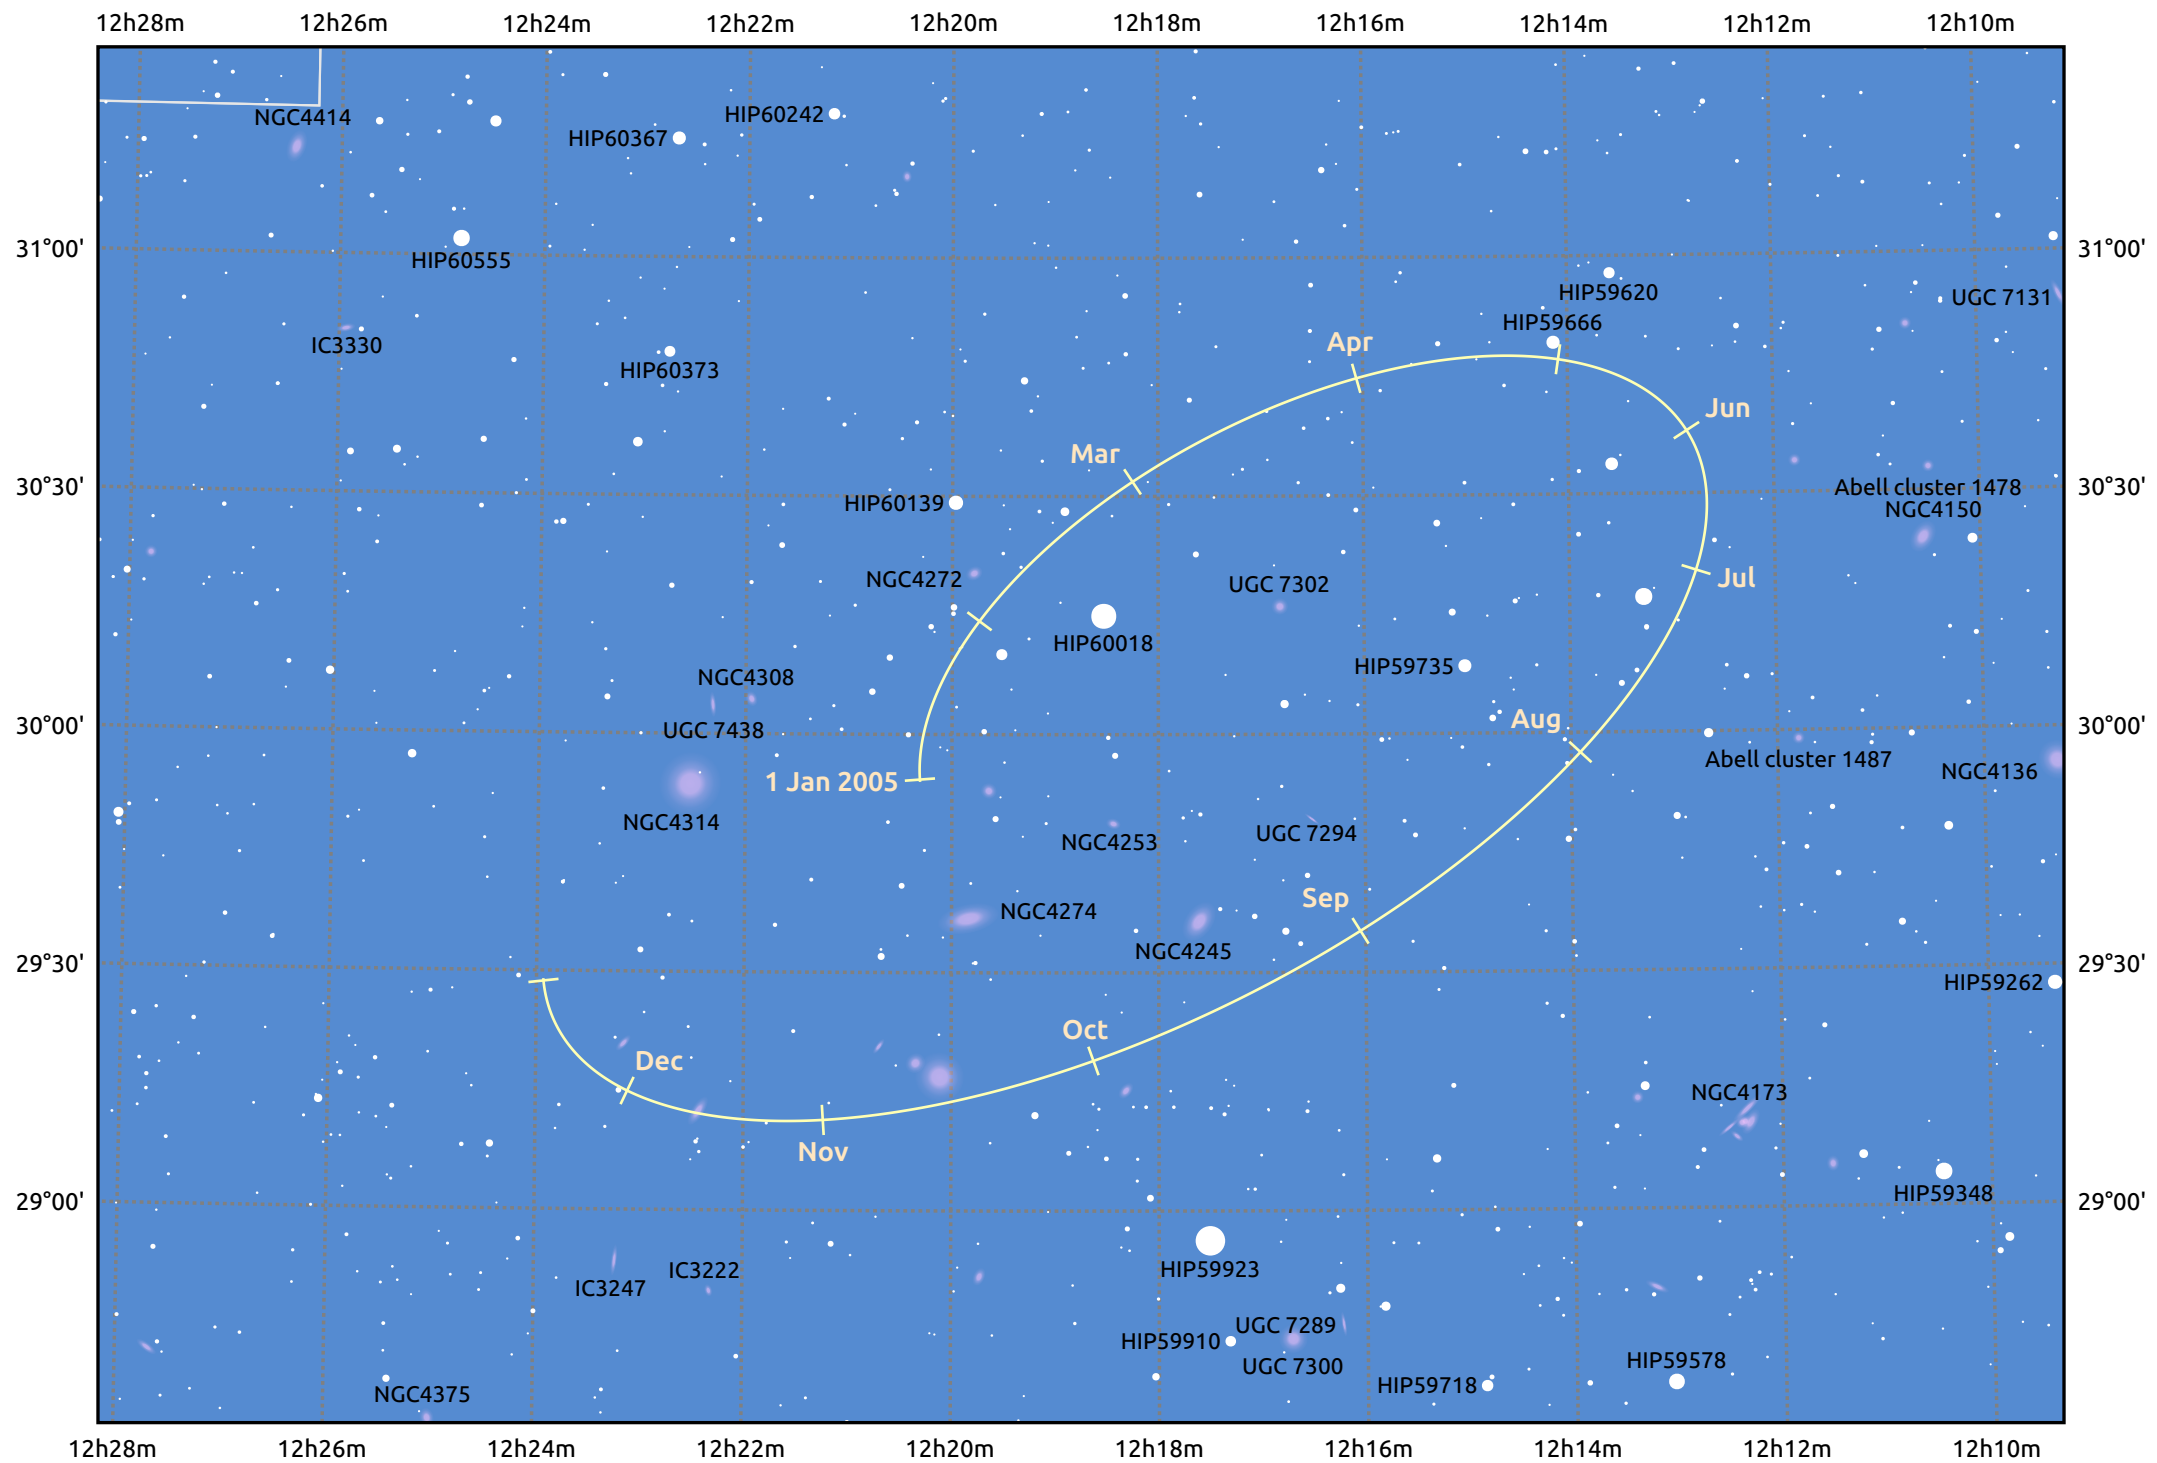

The path of Makemake in 2005

© Dominic Ford 2011–2025. Date markers placed at midnight UTC. Downloaded from <https://in-the-sky.org>

Magnitude scale: 14.0 13.0 12.0 11.0 10.0 9.0 8.0 7.0 6.0 5.0

Ecliptic Plane

Galaxy Bright nebula Open cluster Globular cluster Planetary nebula

Date	Mag
2005 Jan 1	17.0
2005 Apr 1	17.0
2005 Jul 1	17.1
2005 Oct 1	17.1
2006 Jan 1	17.1