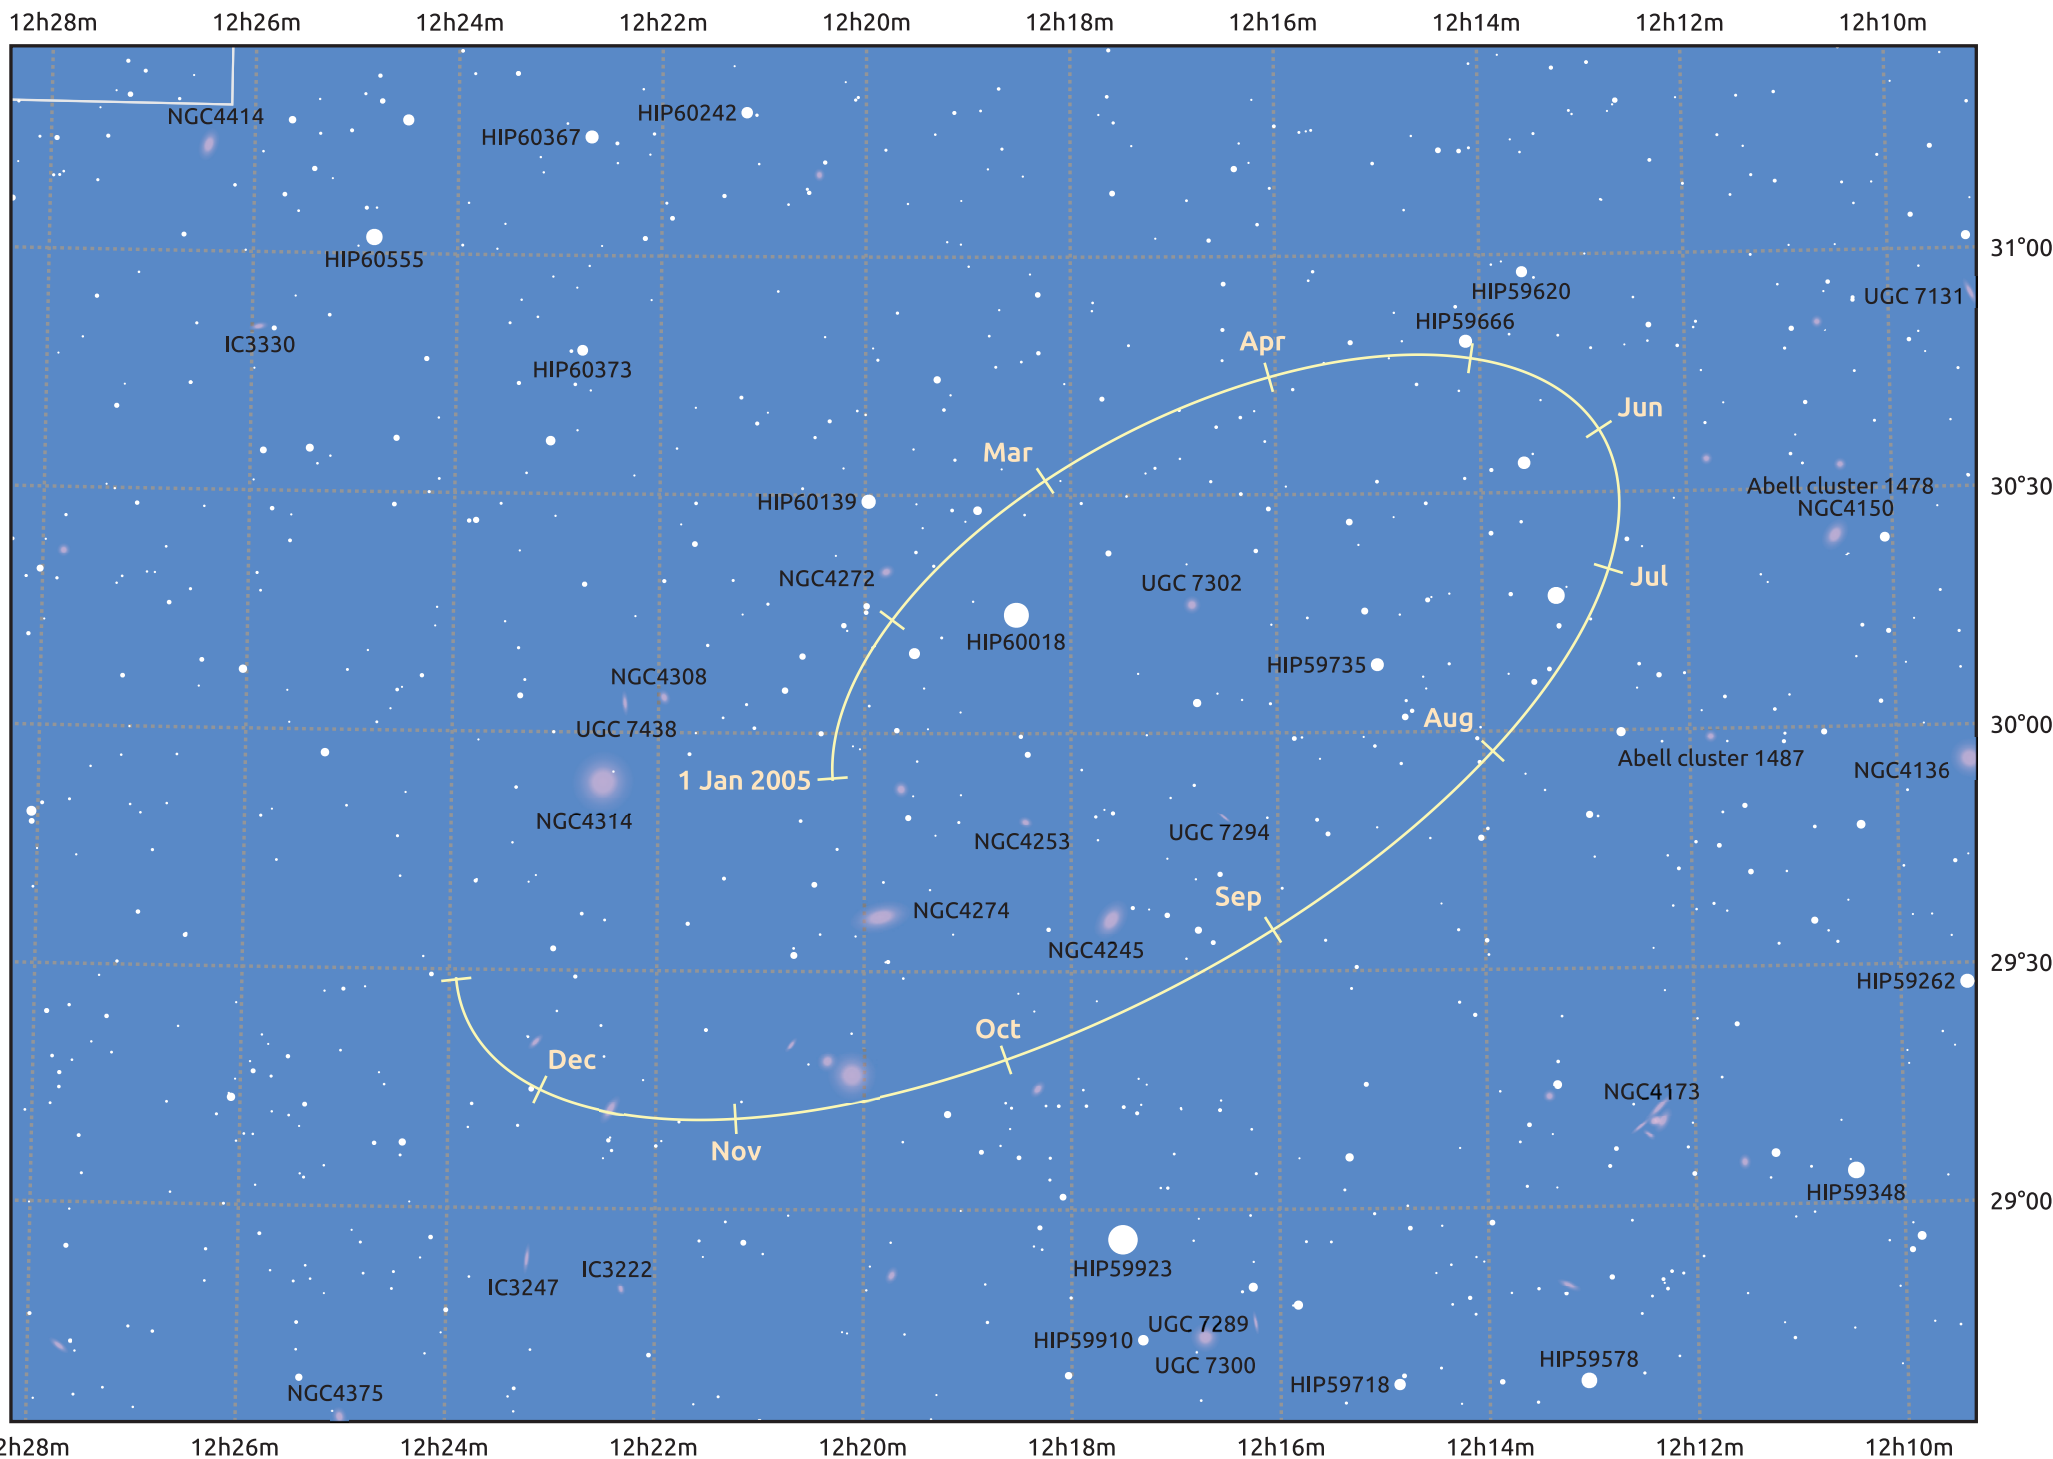

# The path of Makemake in 2005

© Dominic Ford 2011–2025. Date markers placed at midnight UTC. Downloaded from <https://in-the-sky.org>

Magnitude scale: 14.0 13.0 12.0 11.0 10.0 9.0 8.0 7.0 6.0 5.0

— Ecliptic Plane

Galaxy    Bright nebula    Open cluster    Globular cluster    Planetary nebula

Date	Mag
2005 Jan 1	17.0
2005 Apr 1	17.0
2005 Jul 1	17.1
2005 Oct 1	17.1
2006 Jan 1	17.1