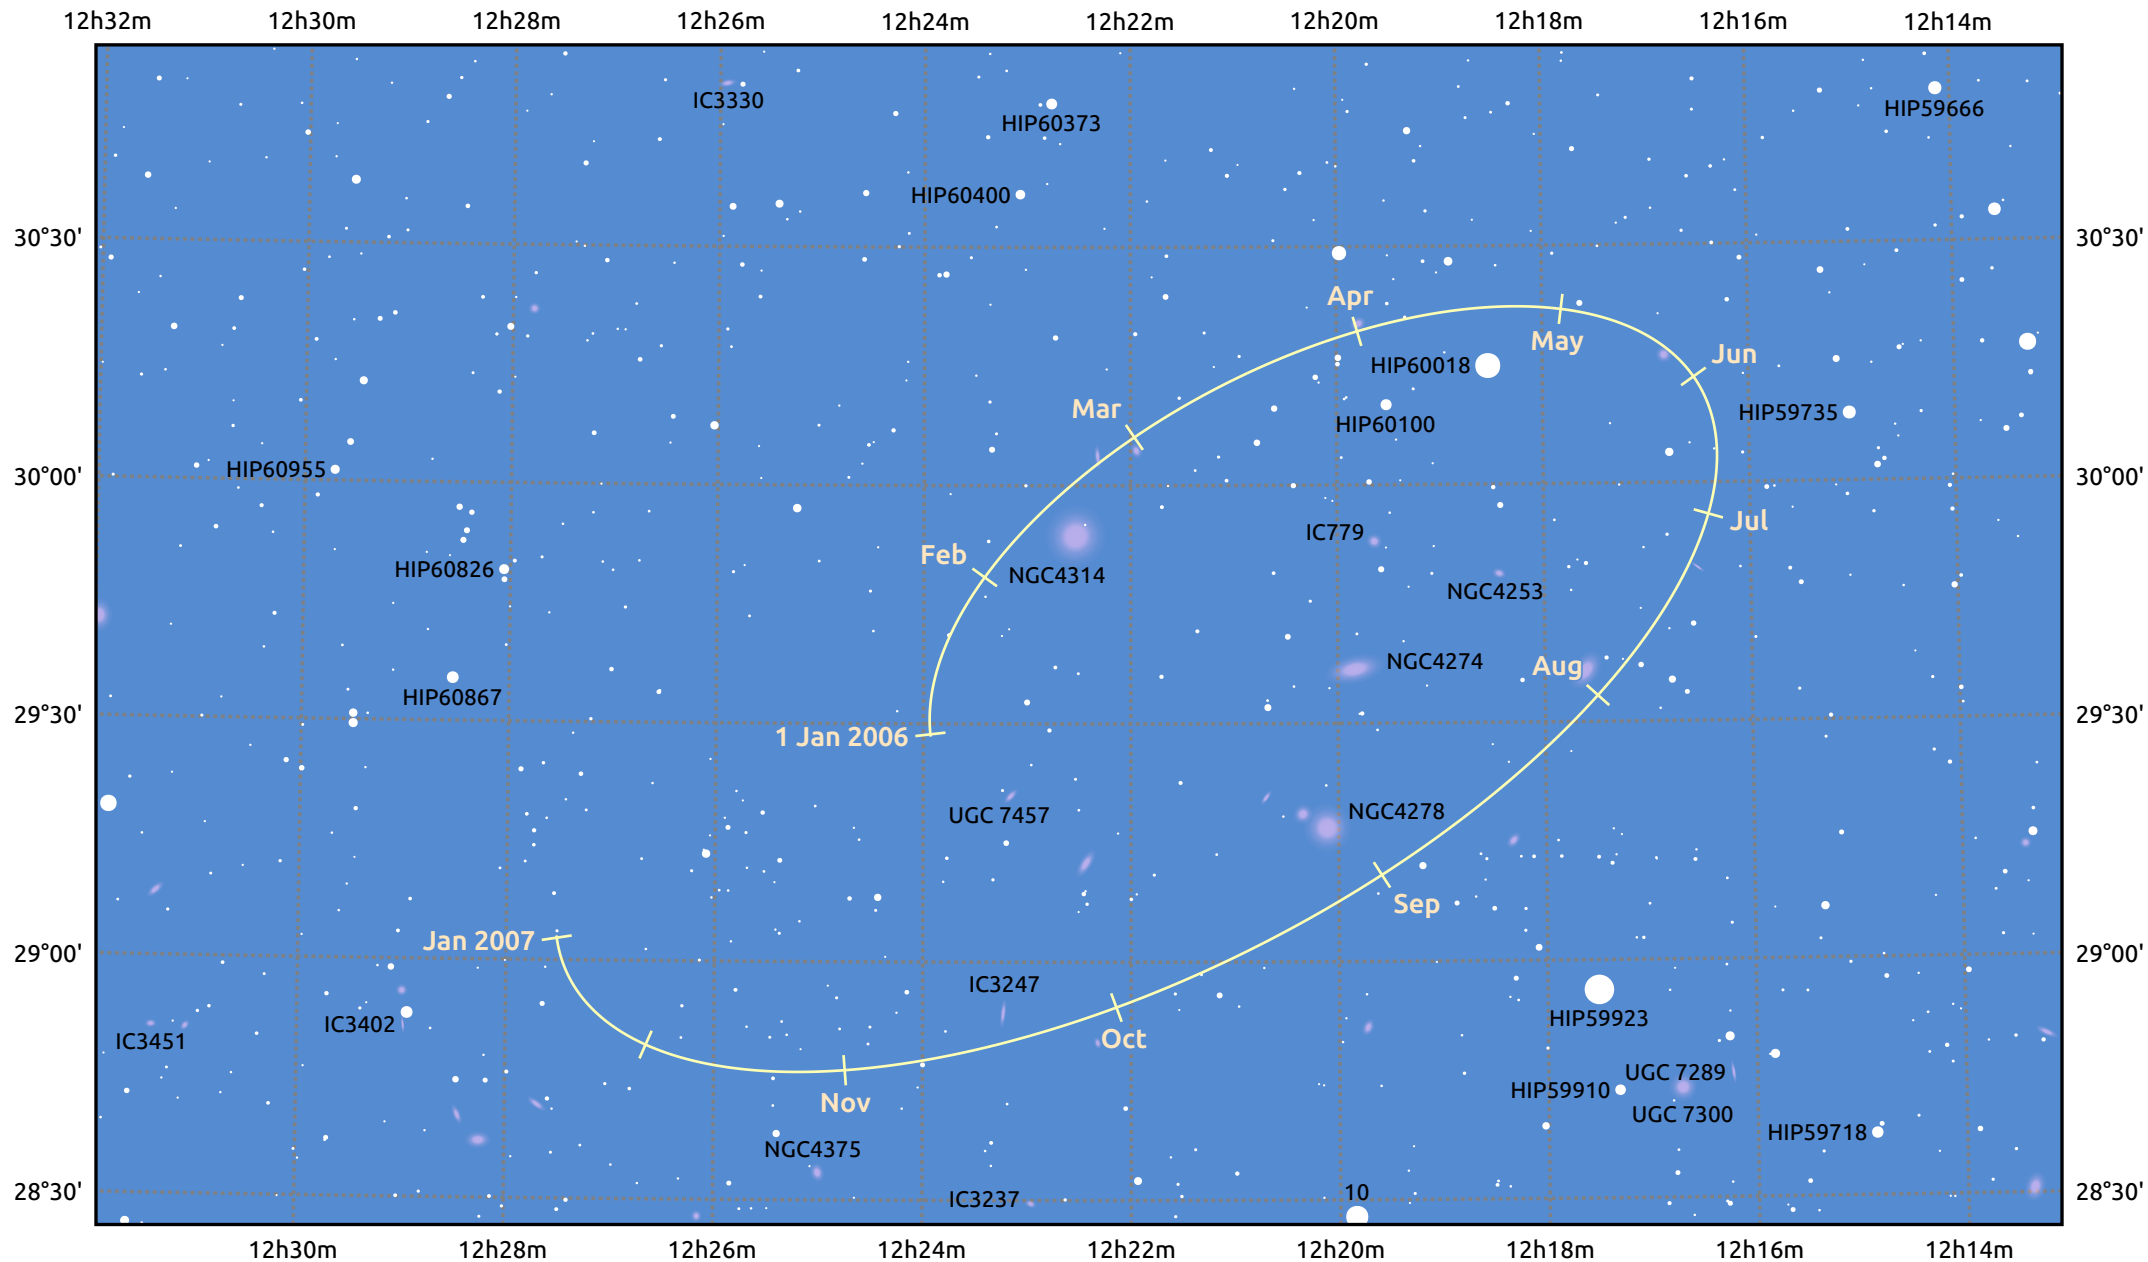

The path of Makemake in 2006

© Dominic Ford 2011–2025. Date markers placed at midnight UTC. Downloaded from <https://in-the-sky.org>

Magnitude scale: ·14.0 ·13.0 ·12.0 ·11.0 ·10.0 ·9.0 ·8.0 ·7.0 ·6.0 ●5.0

— Ecliptic Plane

Galaxy Bright nebula Open cluster Globular cluster Planetary nebula

Date	Mag
2006 Jan 1	17.1
2006 Apr 1	17.0
2006 Jul 1	17.1
2006 Oct 1	17.1
2007 Jan 1	17.1