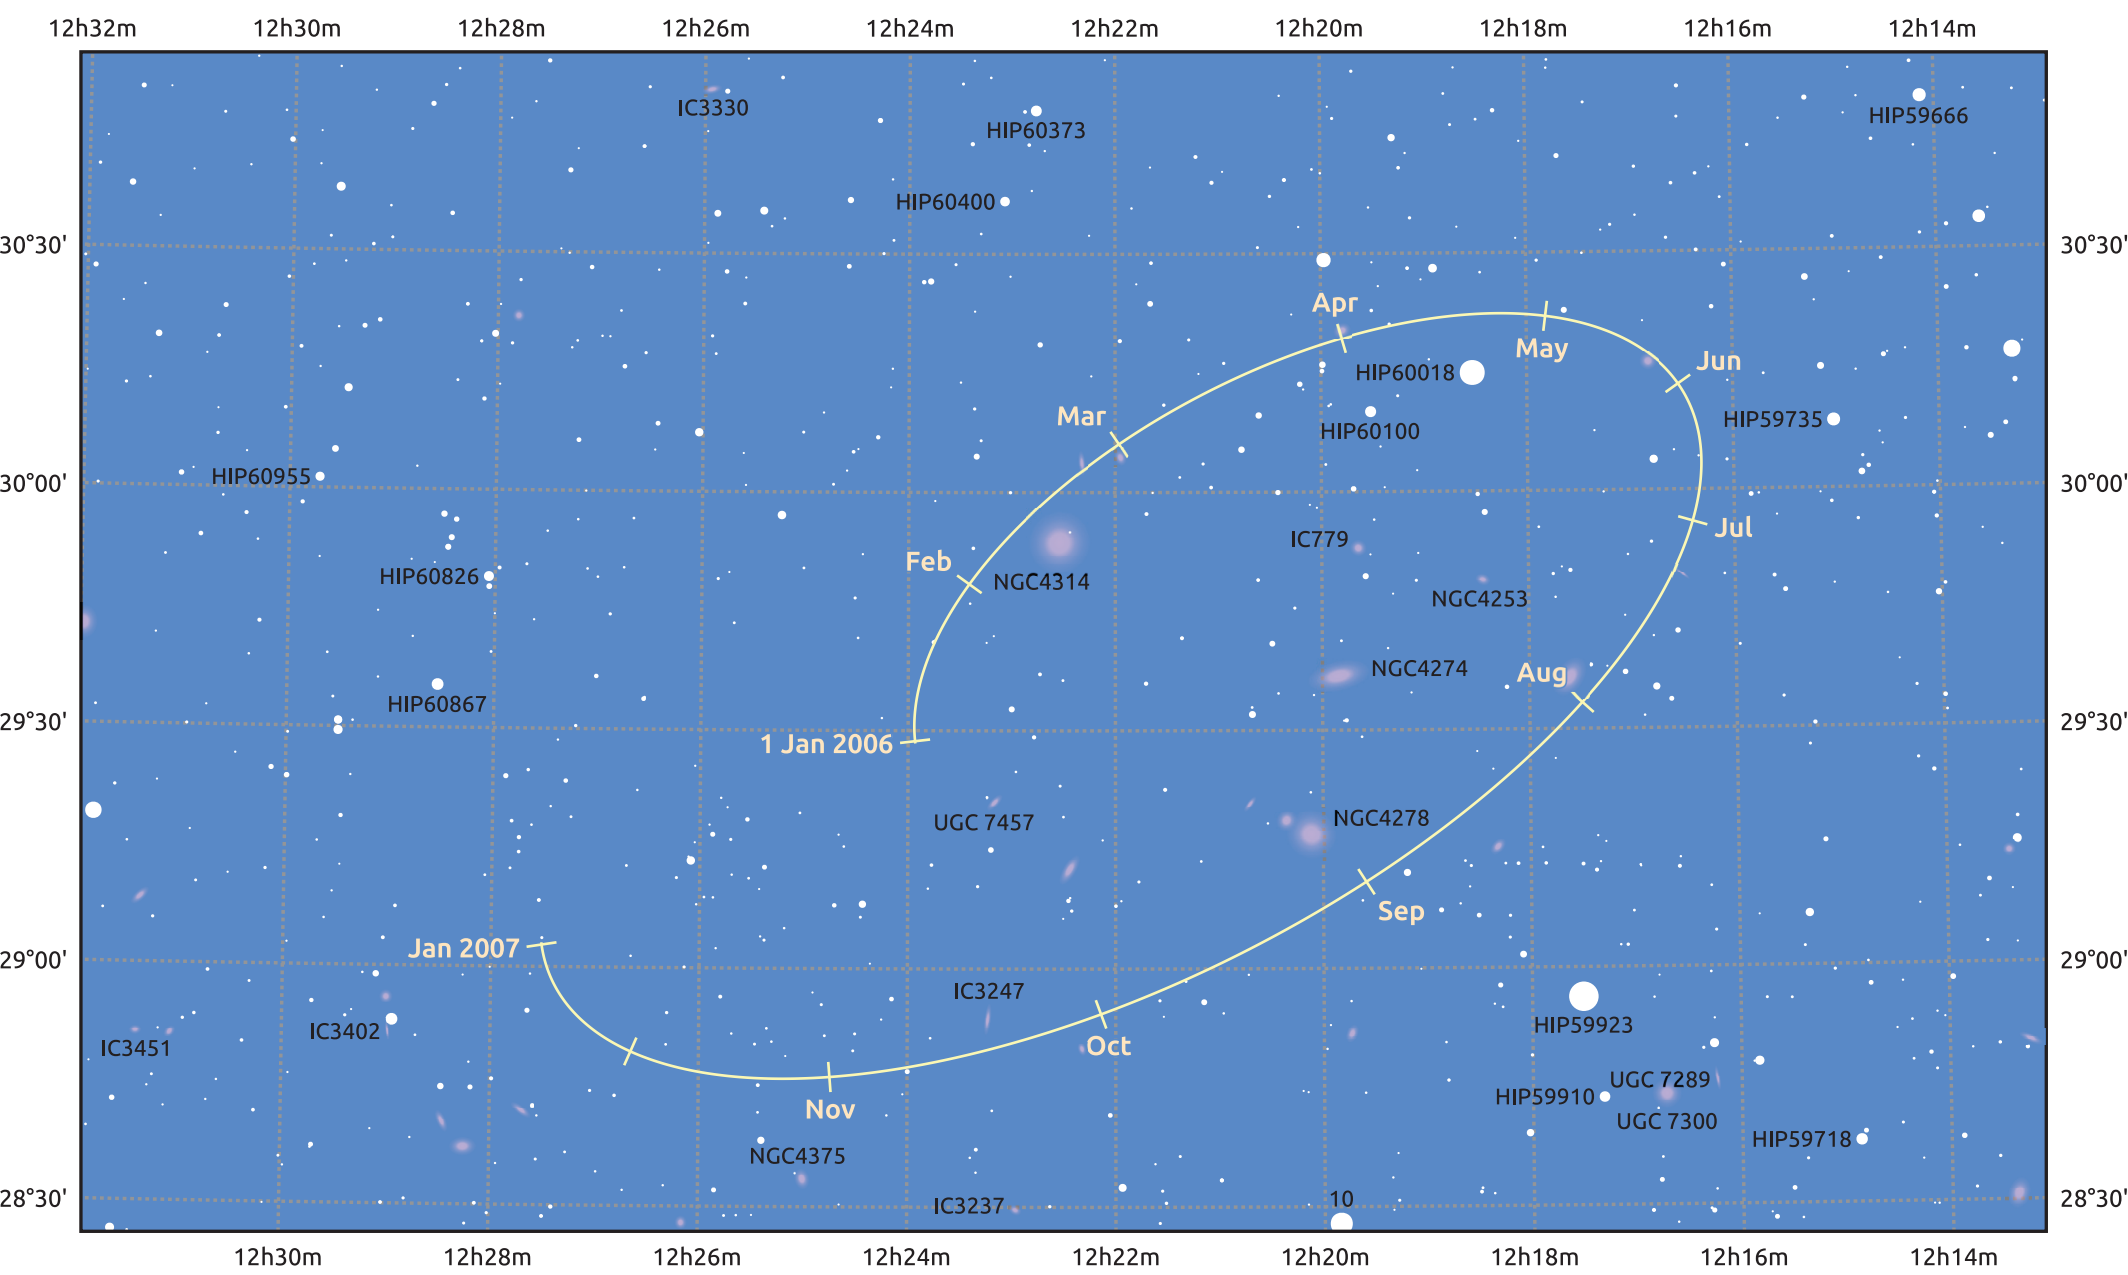

The path of Makemake in 2006

© Dominic Ford 2011–2025. Date markers placed at midnight UTC. Downloaded from <https://in-the-sky.org>

Magnitude scale: 14.0 13.0 12.0 11.0 10.0 9.0 8.0 7.0 6.0 5.0

— Ecliptic Plane

Galaxy Bright nebula Open cluster Globular cluster Planetary nebula

Date	Mag
2006 Jan 1	17.1
2006 Apr 1	17.0
2006 Jul 1	17.1
2006 Oct 1	17.1
2007 Jan 1	17.1