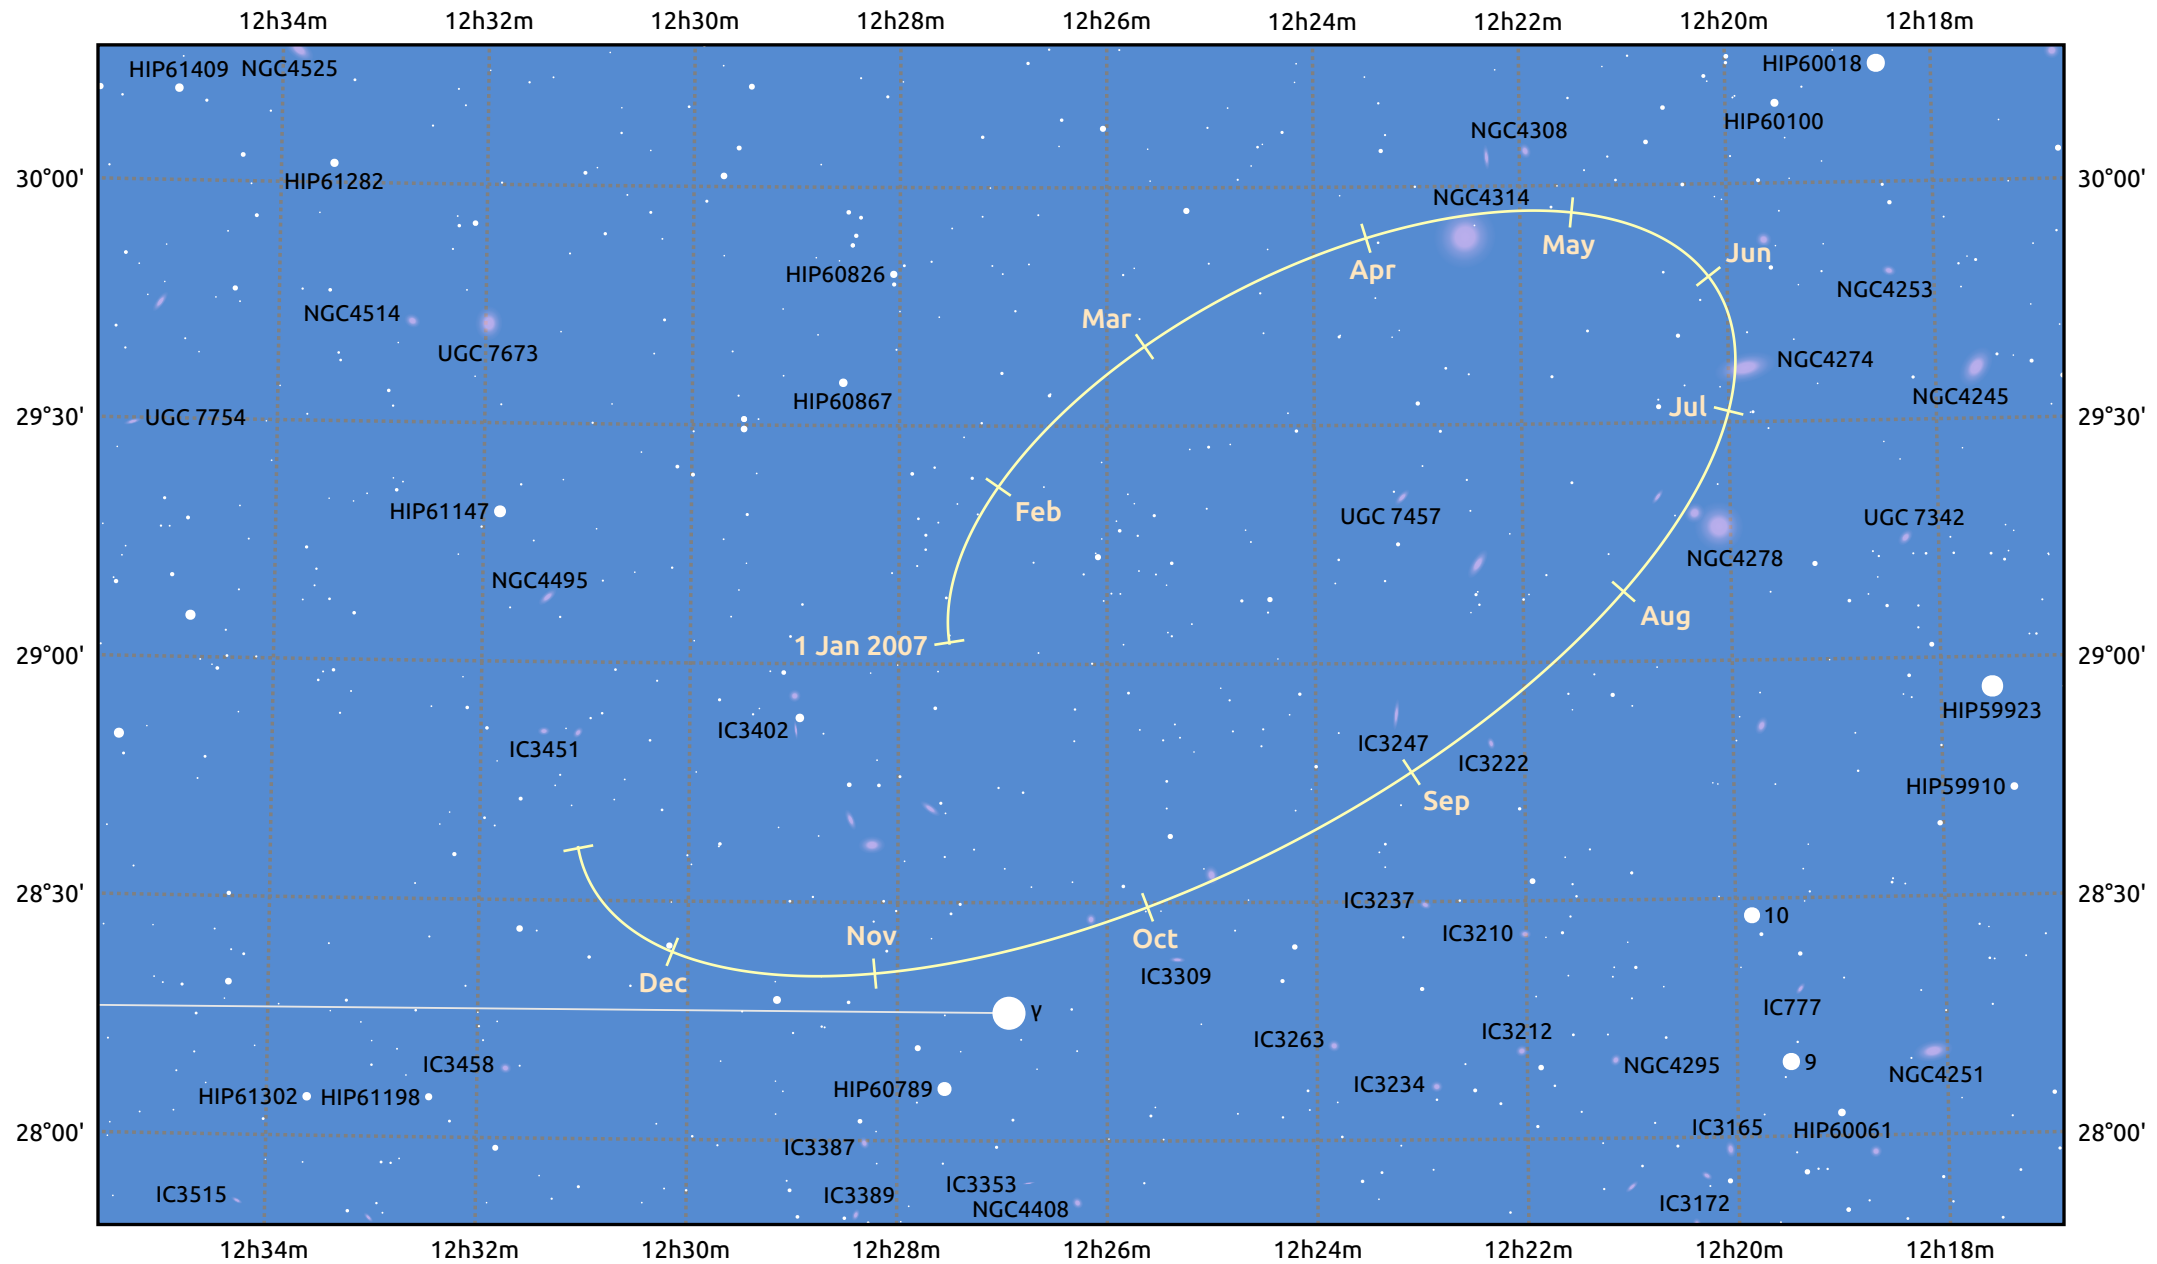

# The path of Makemake in 2007

© Dominic Ford 2011–2025. Date markers placed at midnight UTC. Downloaded from <https://in-the-sky.org>

Magnitude scale: 14.0 13.0 12.0 11.0 10.0 9.0 8.0 7.0 6.0 5.0 4.0

— Ecliptic Plane

Galaxy Bright nebula Open cluster Globular cluster Planetary nebula

Date	Mag
2007 Jan 1	17.1
2007 Apr 1	17.0
2007 Jul 1	17.1
2007 Oct 1	17.1
2008 Jan 1	17.1