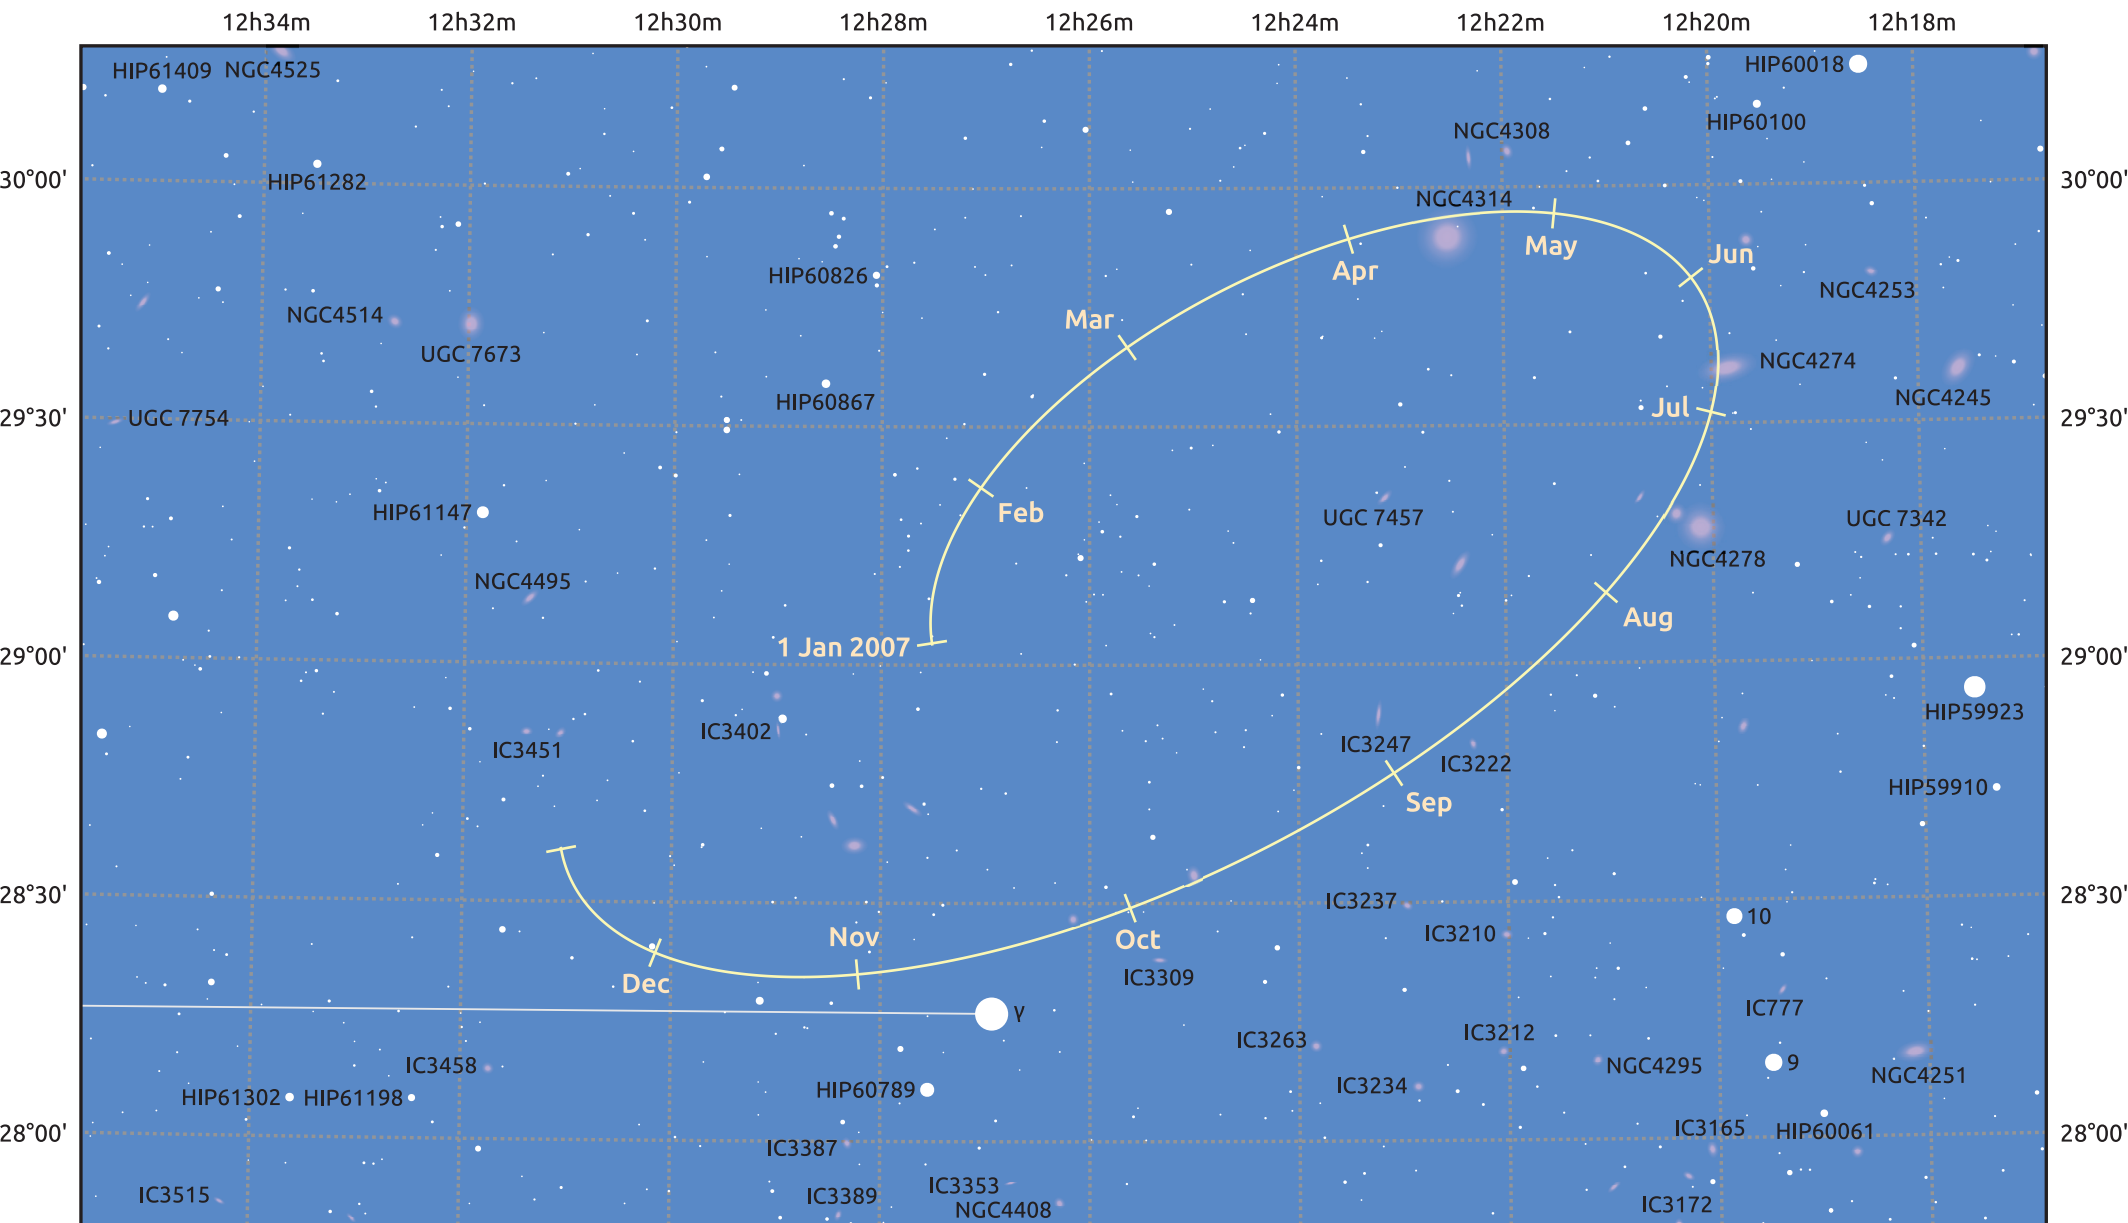

The path of Makemake in 2007

© Dominic Ford 2011–2025. Date markers placed at midnight UTC. Downloaded from <https://in-the-sky.org>

Magnitude scale: 14.0 13.0 12.0 11.0 10.0 9.0 8.0 7.0 6.0 5.0 4.0

— Ecliptic Plane

Galaxy Bright nebula Open cluster Globular cluster Planetary nebula

Date	Mag
2007 Jan 1	17.1
2007 Apr 1	17.0
2007 Jul 1	17.1
2007 Oct 1	17.1
2008 Jan 1	17.1