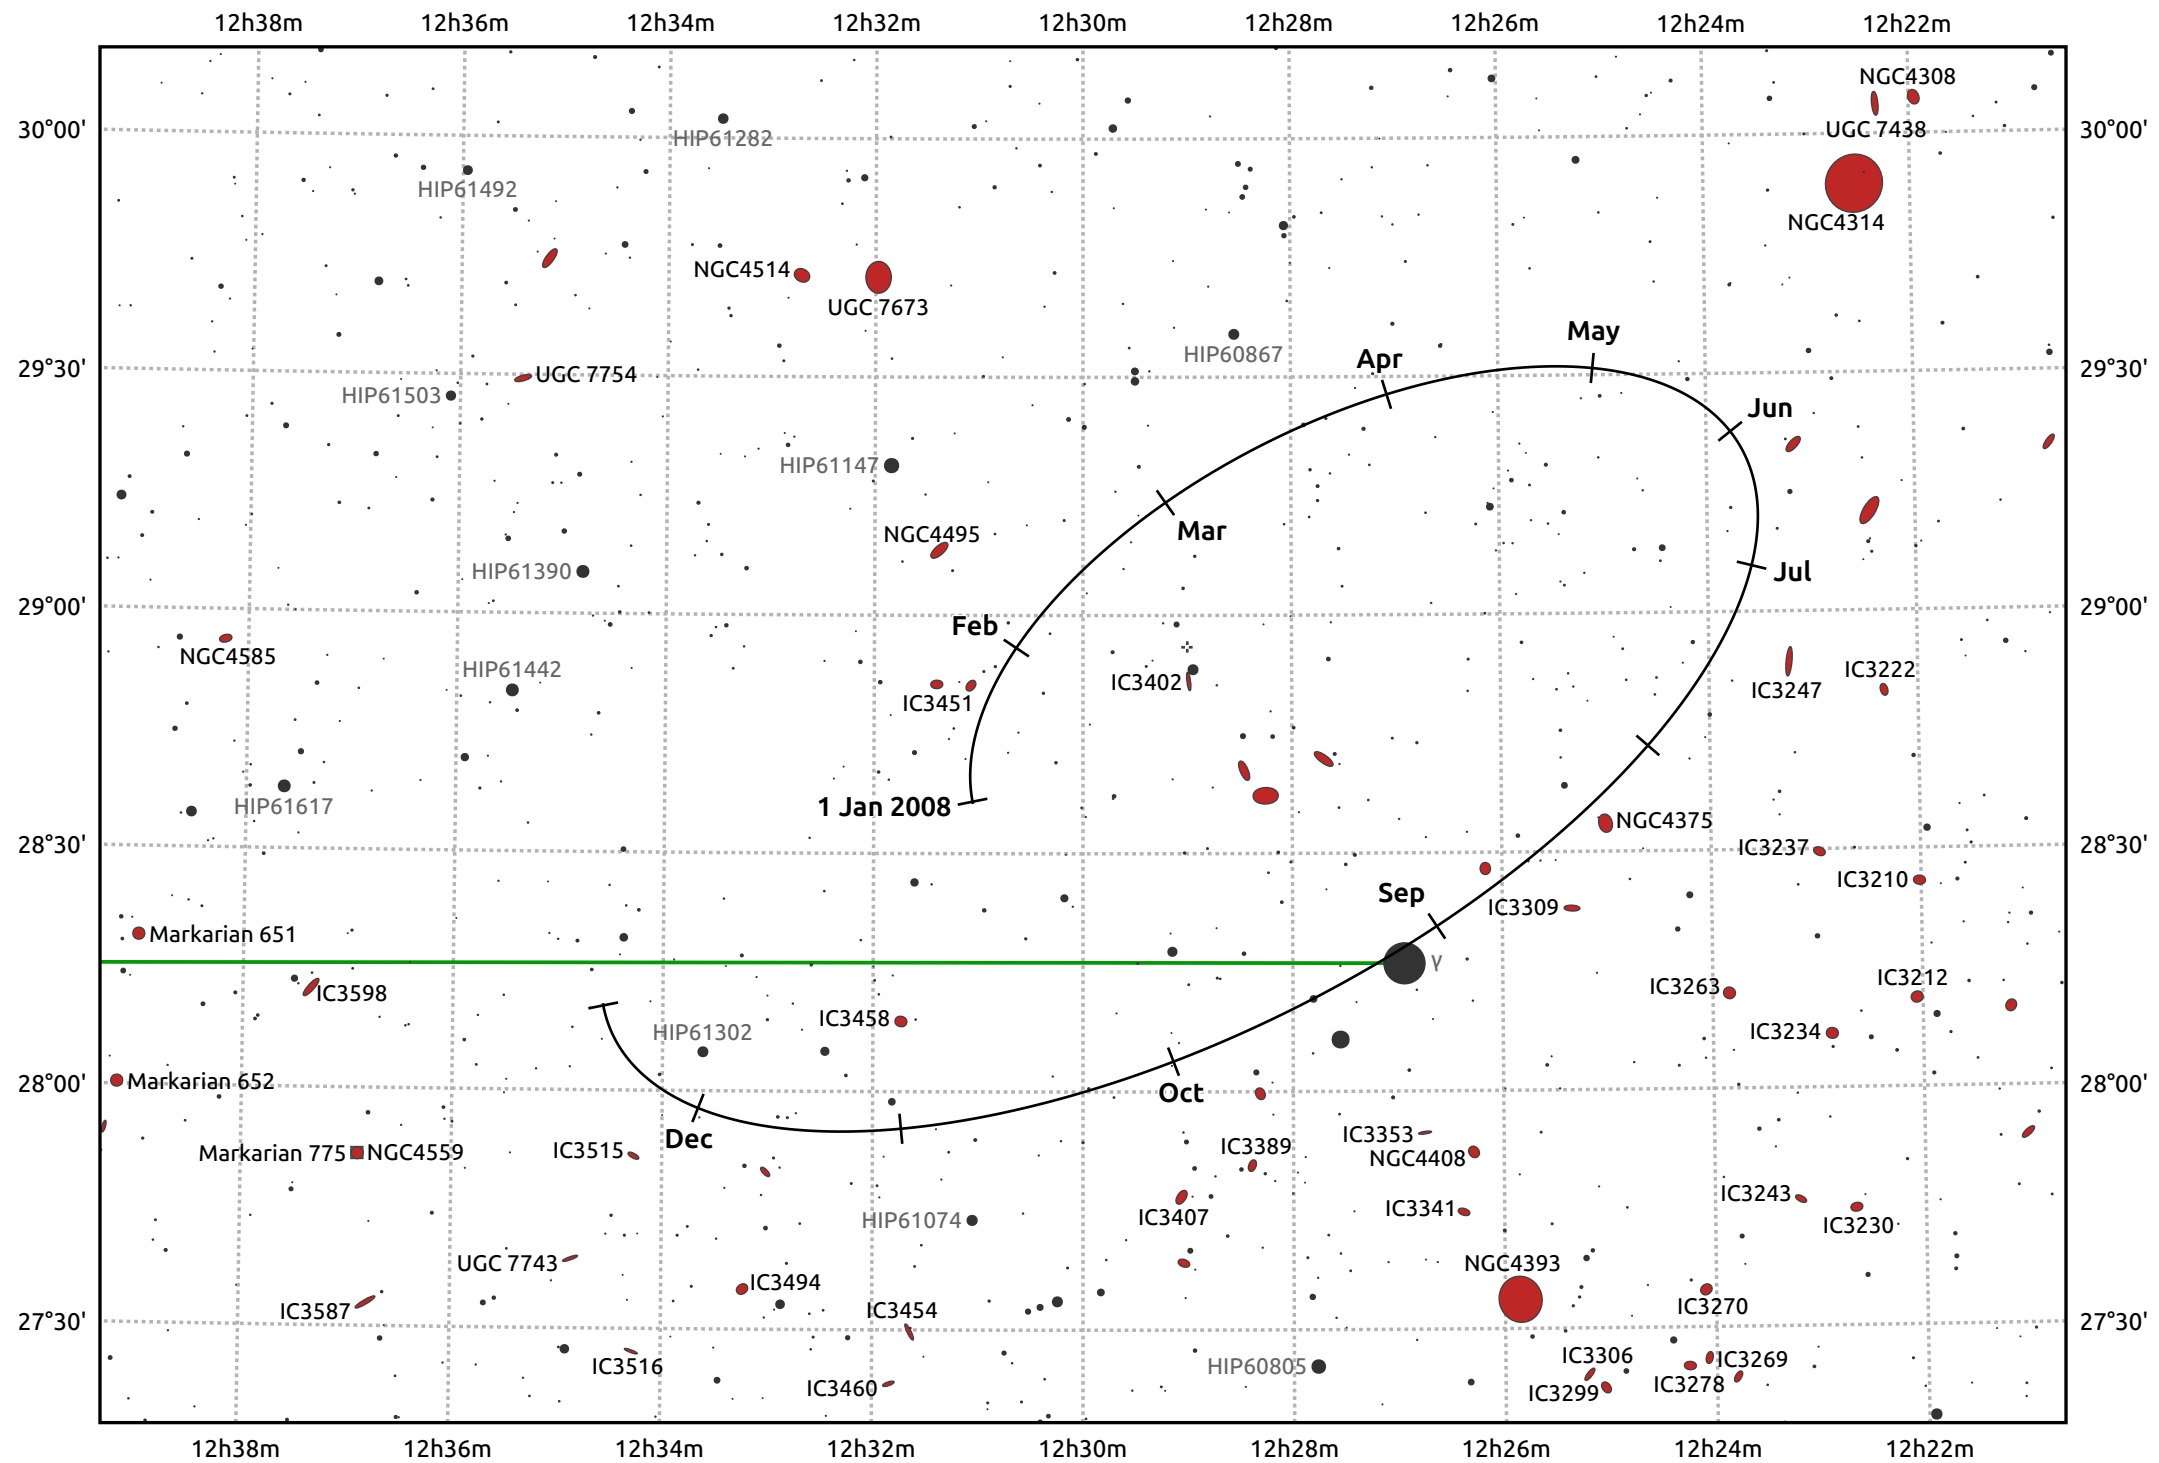

The path of Makemake in 2008

© Dominic Ford 2011–2025. Date markers placed at midnight UTC. Downloaded from <https://in-the-sky.org>

Magnitude scale: 14.0 13.0 12.0 11.0 10.0 9.0 8.0 7.0 6.0 5.0 4.0

— Ecliptic Plane

Galaxy Bright nebula Open cluster Globular cluster Planetary nebula

Date	Mag
2008 Jan 1	17.1
2008 Apr 1	17.0
2008 Jul 1	17.1
2008 Oct 1	17.1
2009 Jan 1	17.1