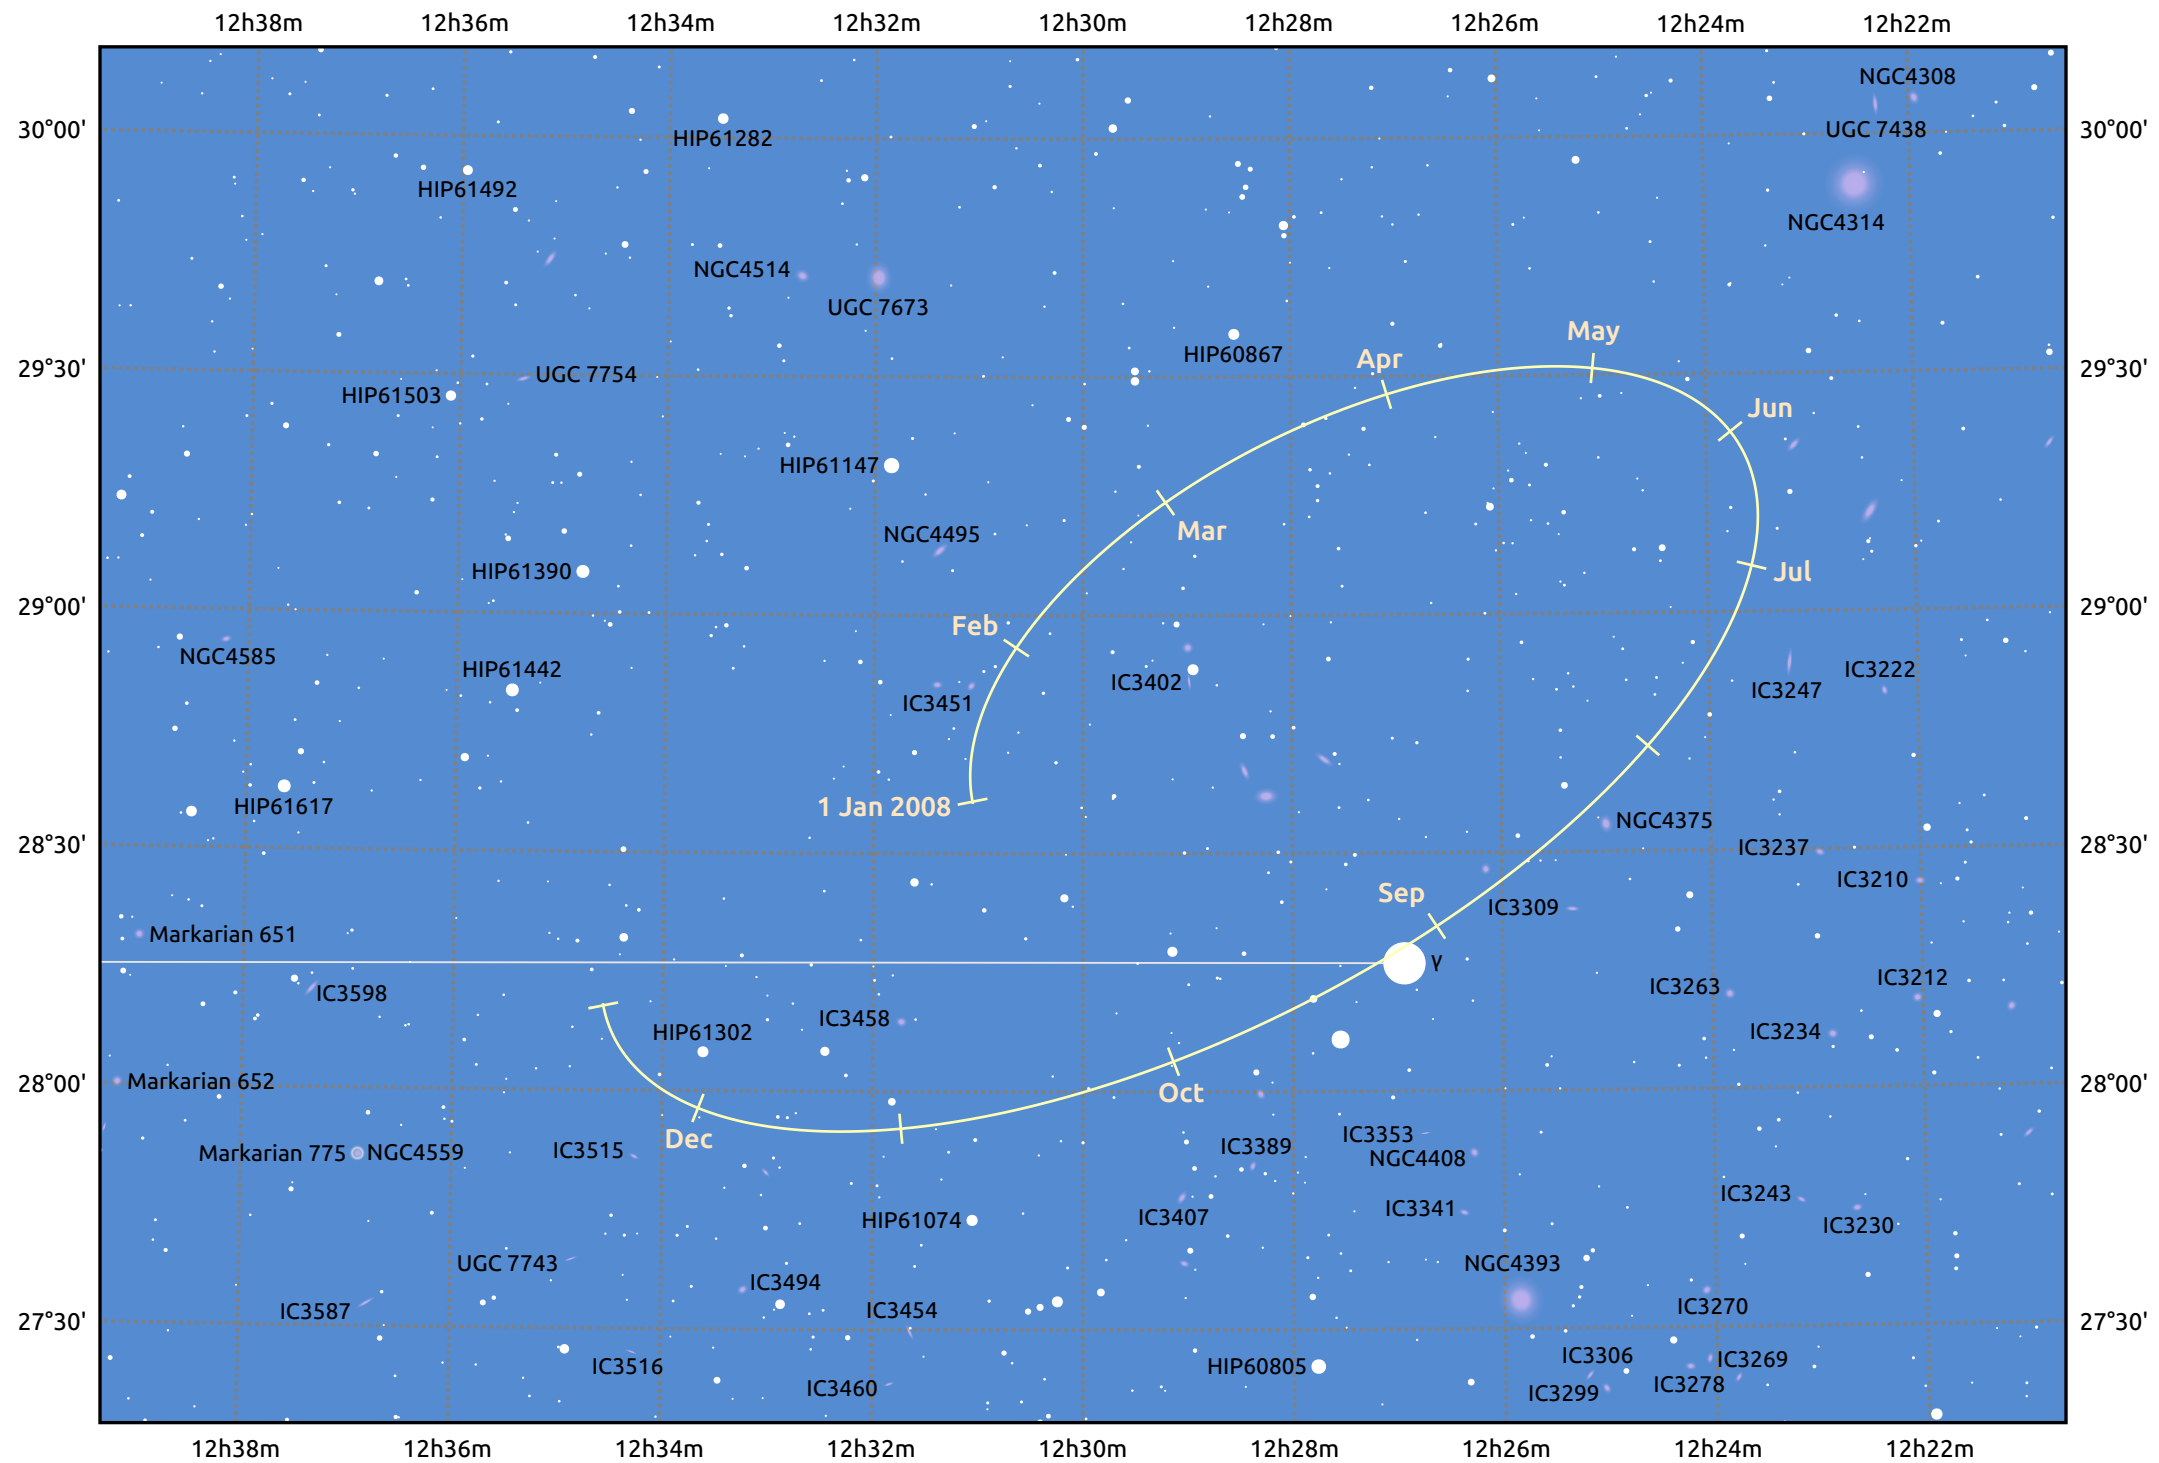

The path of Makemake in 2008

© Dominic Ford 2011–2025. Date markers placed at midnight UTC. Downloaded from <https://in-the-sky.org>

Magnitude scale: 14.0 13.0 12.0 11.0 10.0 9.0 8.0 7.0 6.0 5.0 4.0

— Ecliptic Plane

Galaxy Bright nebula Open cluster Globular cluster Planetary nebula

Date	Mag
2008 Jan 1	17.1
2008 Apr 1	17.0
2008 Jul 1	17.1
2008 Oct 1	17.1
2009 Jan 1	17.1