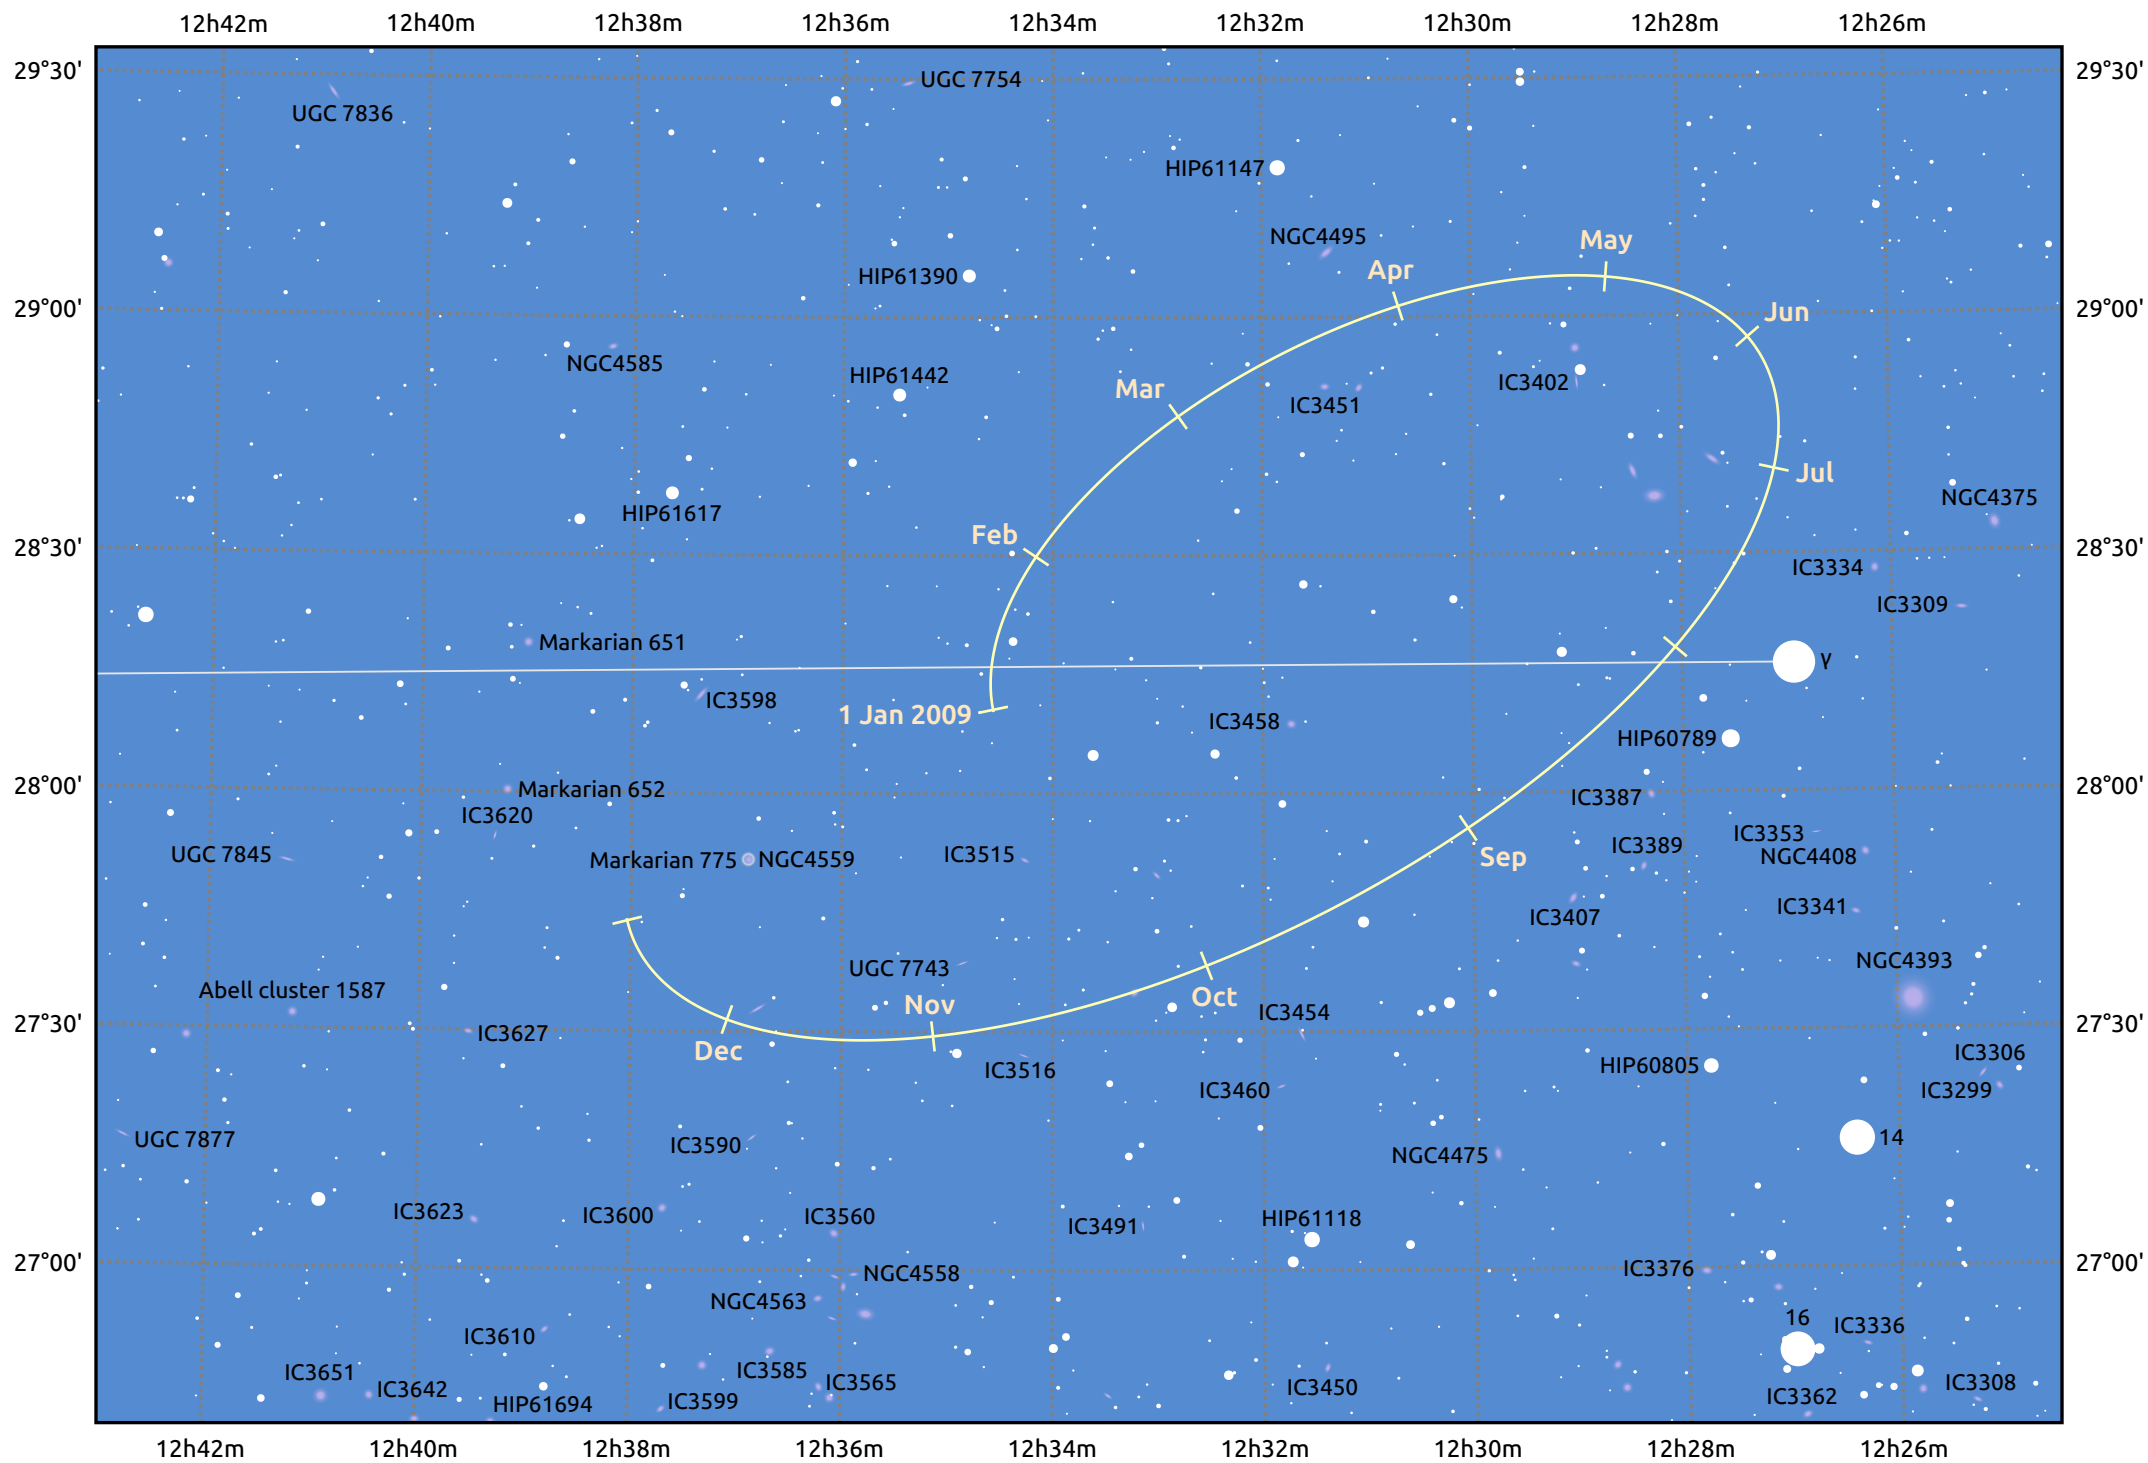

# The path of Makemake in 2009

© Dominic Ford 2011–2025. Date markers placed at midnight UTC. Downloaded from <https://in-the-sky.org>

Magnitude scale: 14.0 13.0 12.0 11.0 10.0 9.0 8.0 7.0 6.0 5.0 4.0

— Ecliptic Plane

Galaxy

Bright nebula

Open cluster

Globular cluster

Planetary nebula

Date	Mag
2009 Jan 1	17.1
2009 Apr 1	17.0
2009 Jul 1	17.1
2009 Oct 1	17.1
2010 Jan 1	17.1