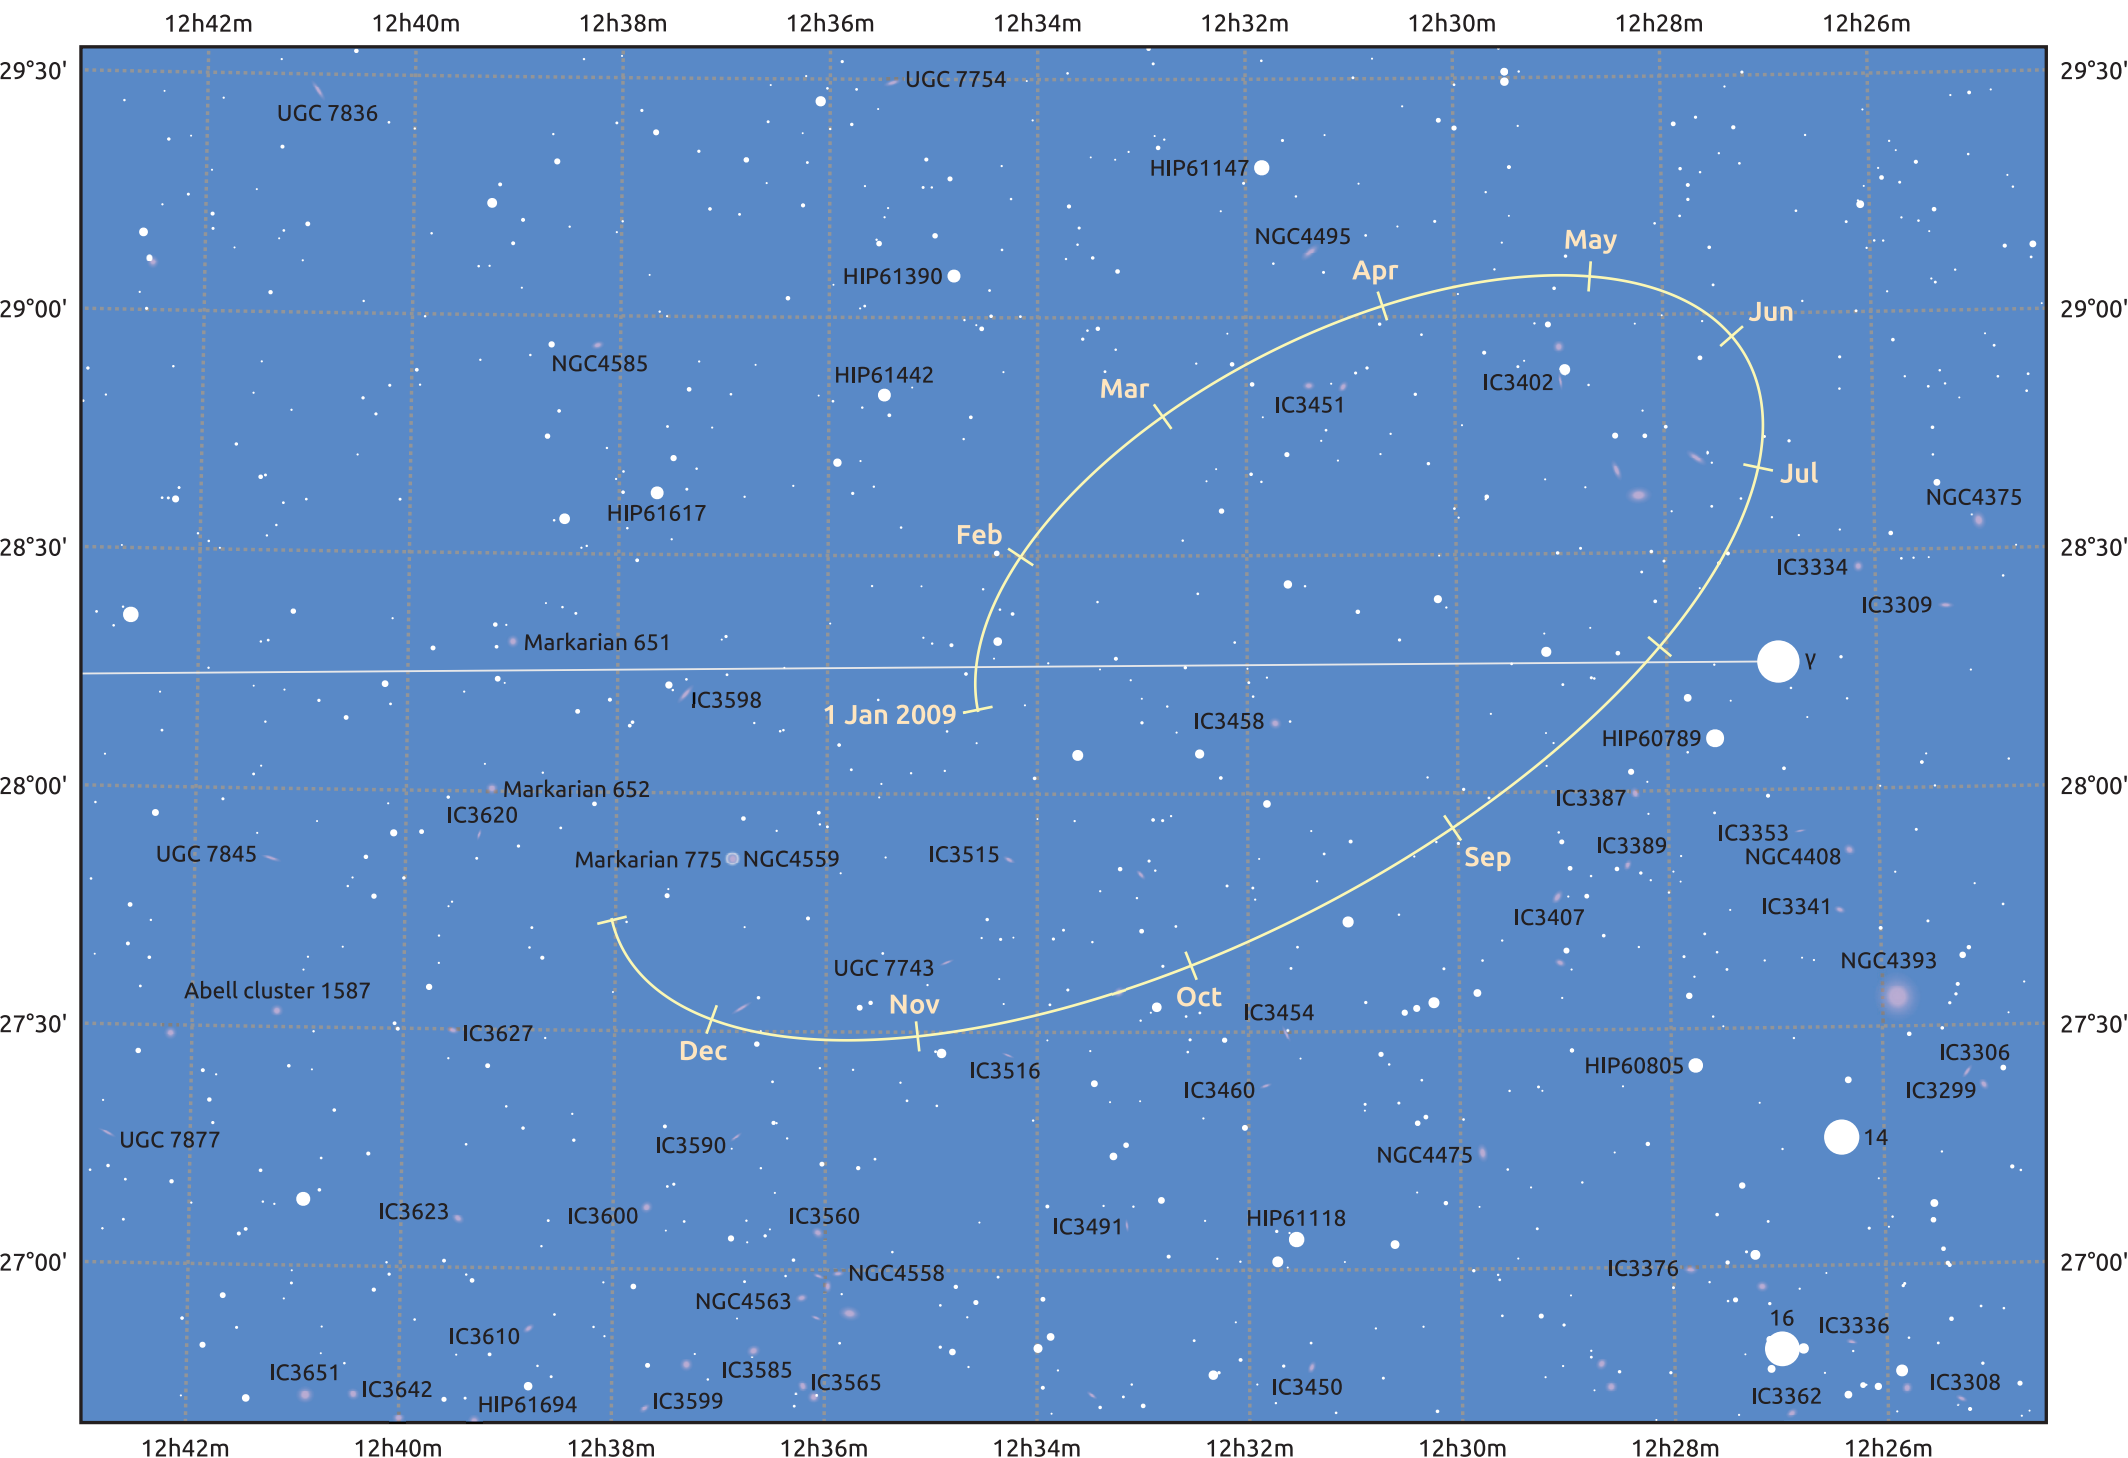

The path of Makemake in 2009

© Dominic Ford 2011–2025. Date markers placed at midnight UTC. Downloaded from <https://in-the-sky.org>

Magnitude scale: 14.0 13.0 12.0 11.0 10.0 9.0 8.0 7.0 6.0 5.0 4.0

— Ecliptic Plane

Galaxy Bright nebula Open cluster Globular cluster Planetary nebula

Date	Mag
2009 Jan 1	17.1
2009 Apr 1	17.0
2009 Jul 1	17.1
2009 Oct 1	17.1
2010 Jan 1	17.1