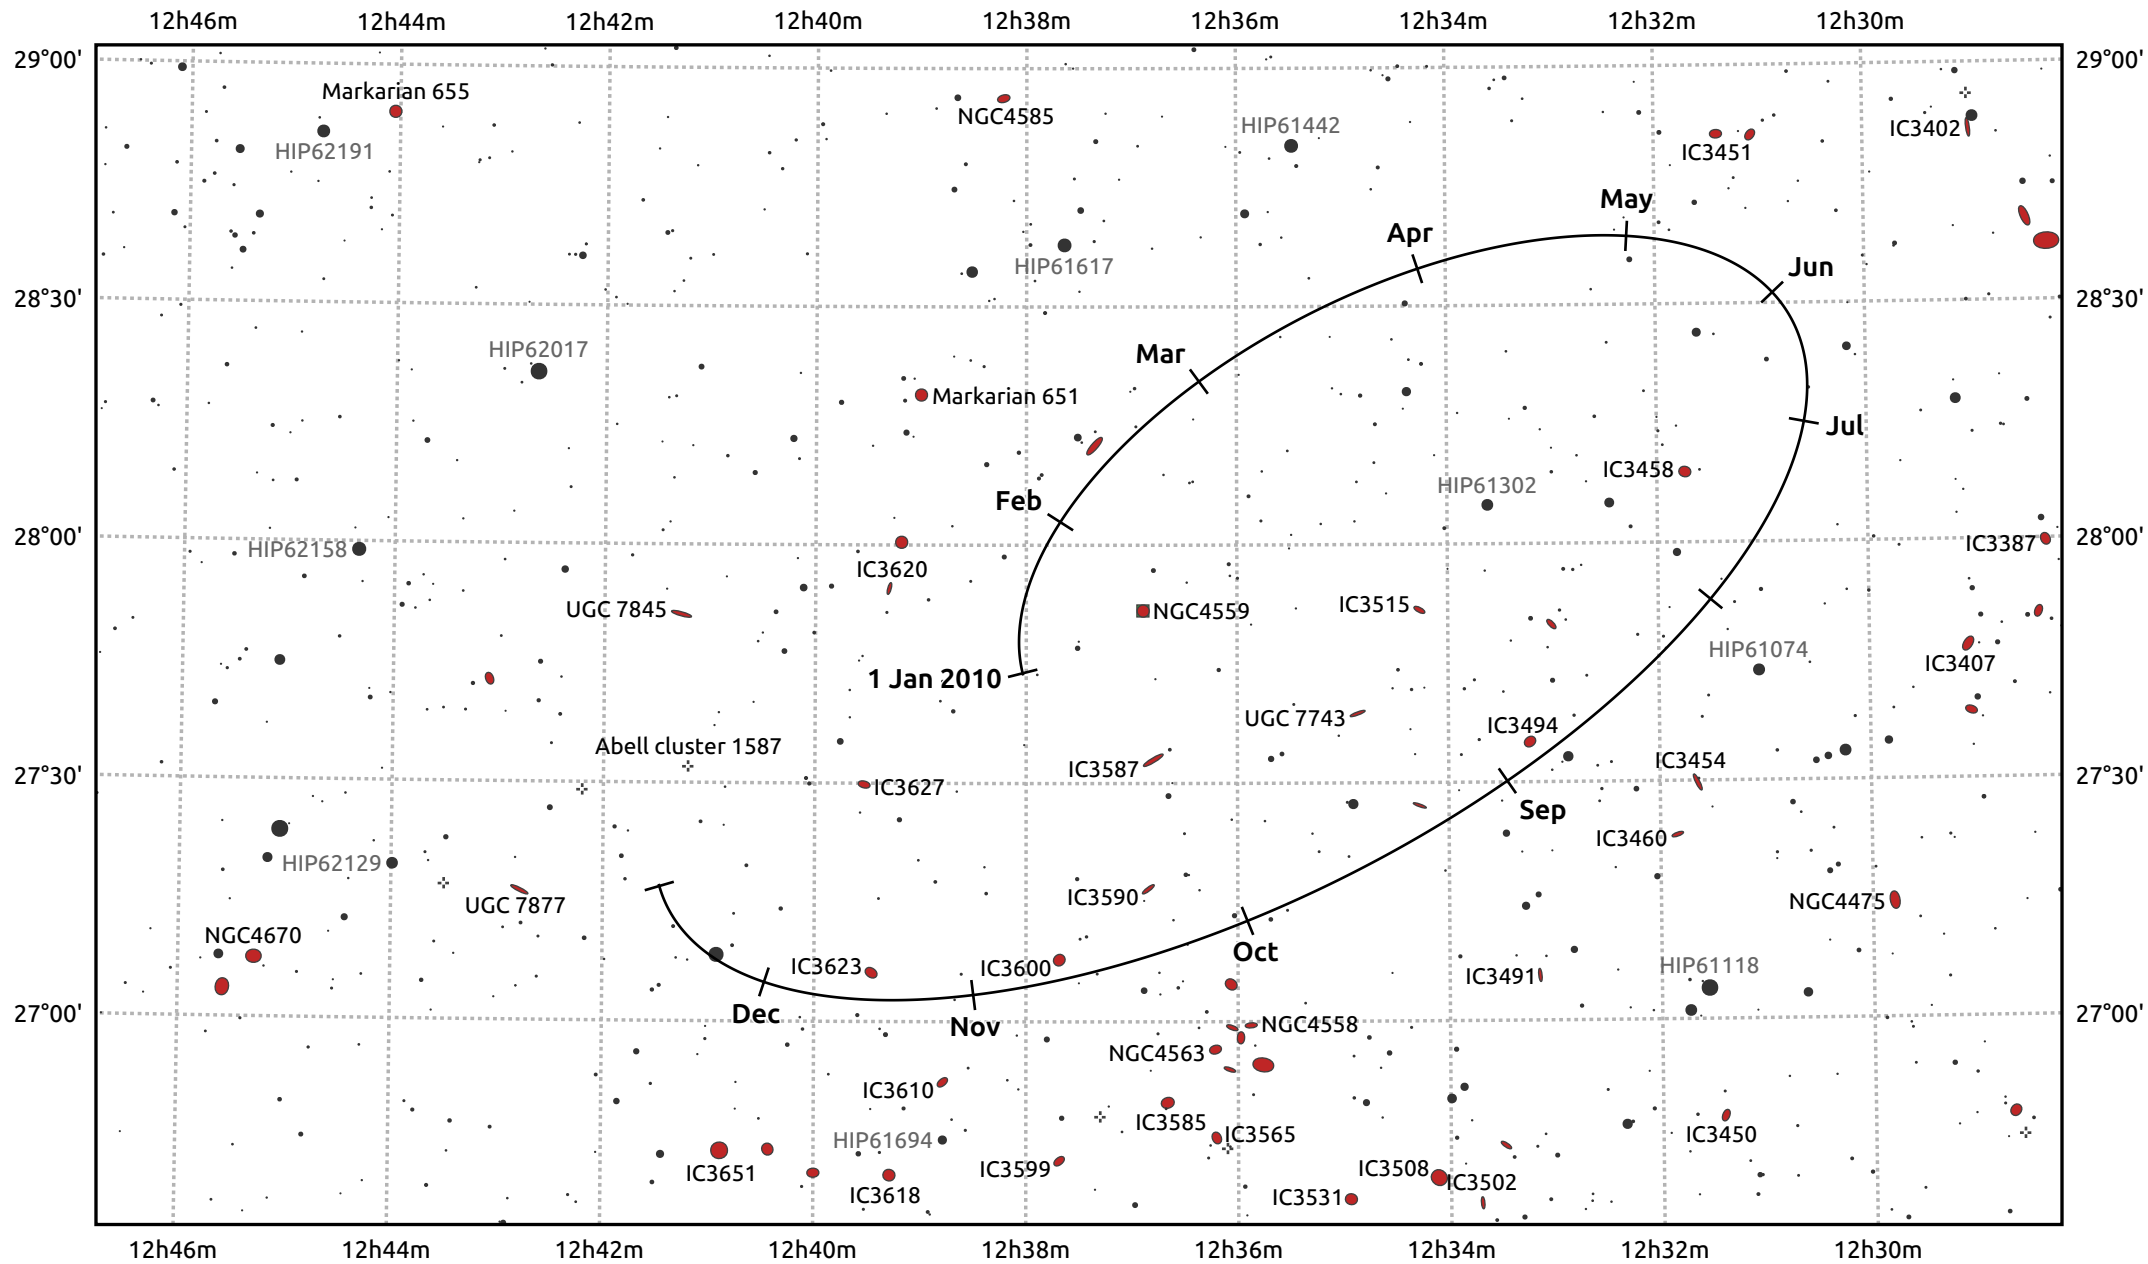

The path of Makemake in 2010

© Dominic Ford 2011–2025. Date markers placed at midnight UTC. Downloaded from <https://in-the-sky.org>

Magnitude scale: 14.0 13.0 12.0 11.0 10.0 9.0 8.0 7.0

— Ecliptic Plane

- Galaxy
- Bright nebula
- Open cluster
- Globular cluster
- Planetary nebula

Date	Mag
2010 Jan 1	17.1
2010 Apr 1	17.0
2010 Jul 1	17.1
2010 Oct 1	17.1
2011 Jan 1	17.1