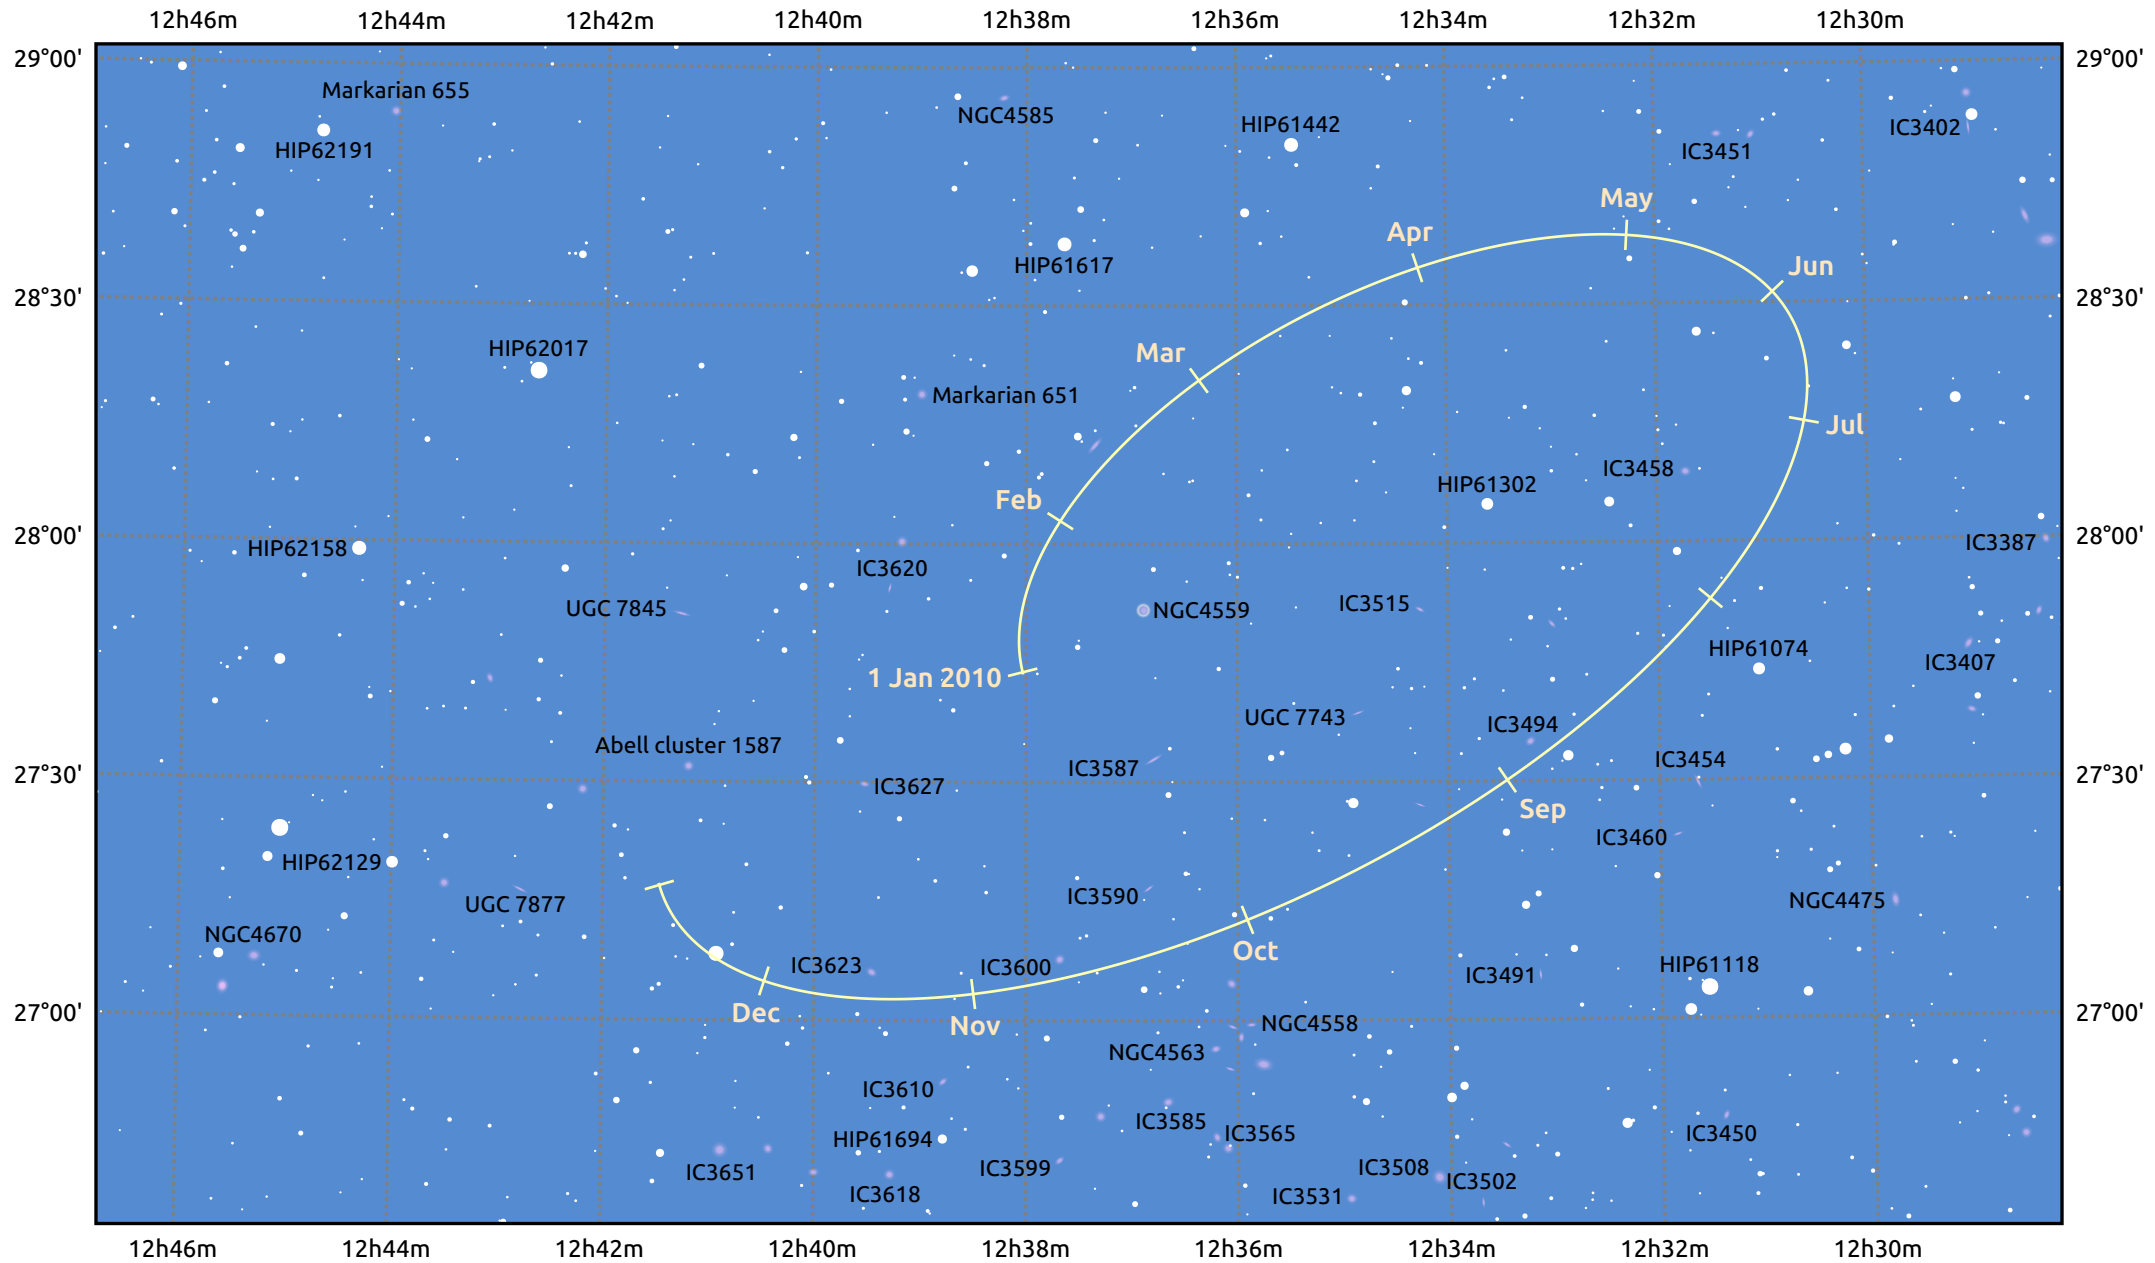

The path of Makemake in 2010

© Dominic Ford 2011–2025. Date markers placed at midnight UTC. Downloaded from <https://in-the-sky.org>

Magnitude scale: · 14.0 · 13.0 · 12.0 · 11.0 · 10.0 · 9.0 · 8.0 · 7.0

— Ecliptic Plane

Galaxy Bright nebula Open cluster Globular cluster Planetary nebula

Date	Mag
2010 Jan 1	17.1
2010 Apr 1	17.0
2010 Jul 1	17.1
2010 Oct 1	17.1
2011 Jan 1	17.1