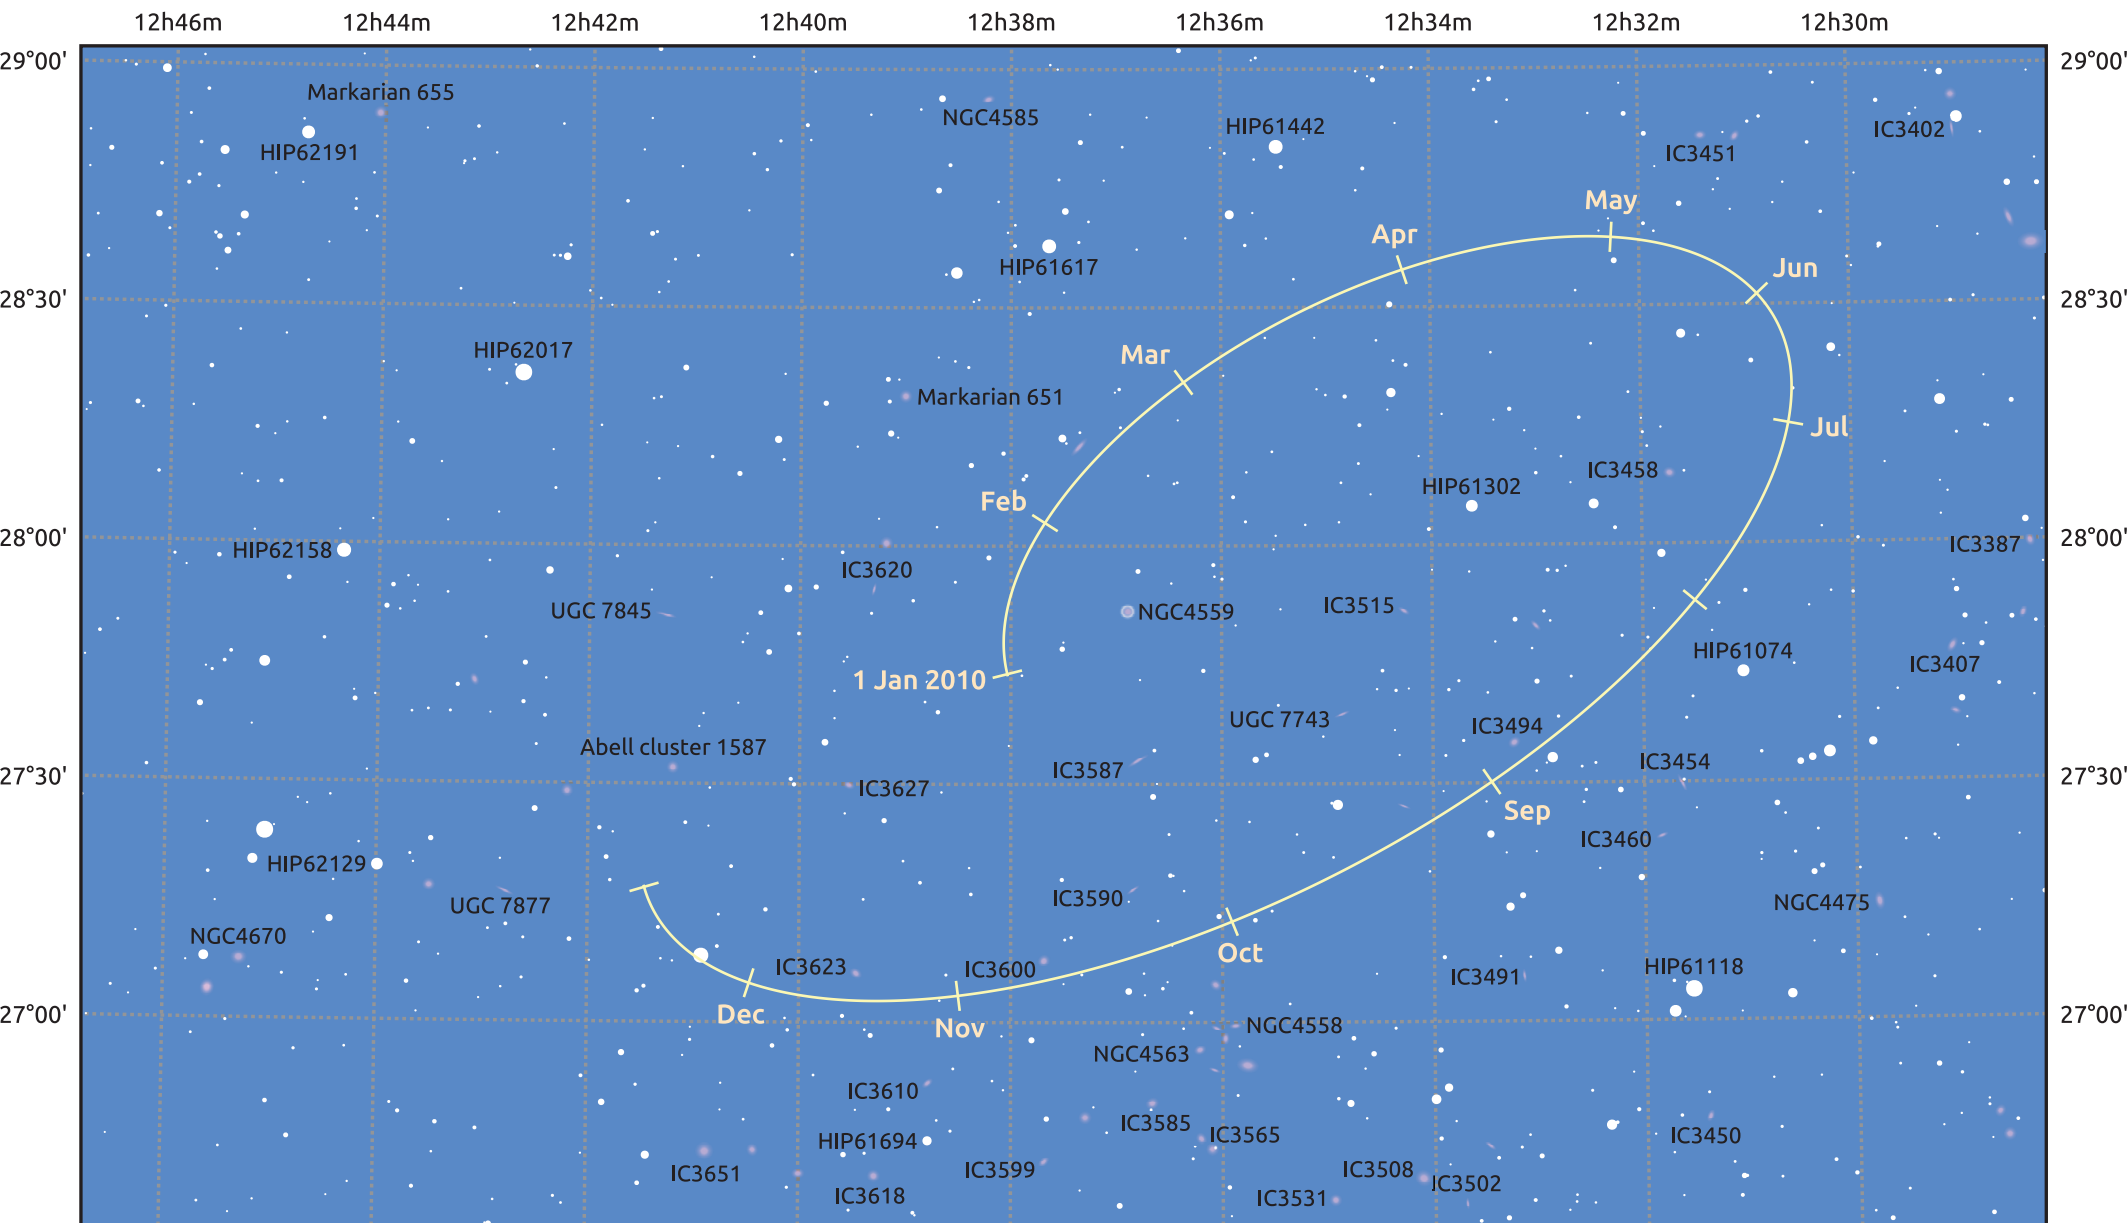

The path of Makemake in 2010

© Dominic Ford 2011–2025. Date markers placed at midnight UTC. Downloaded from <https://in-the-sky.org>

Magnitude scale: 14.0 13.0 12.0 11.0 10.0 9.0 8.0 7.0

— Ecliptic Plane

Galaxy Bright nebula Open cluster Globular cluster Planetary nebula

| Date | Mag |
|------------|------|
| 2010 Jan 1 | 17.1 |
| 2010 Apr 1 | 17.0 |
| 2010 Jul 1 | 17.1 |
| 2010 Oct 1 | 17.1 |
| 2011 Jan 1 | 17.1 |